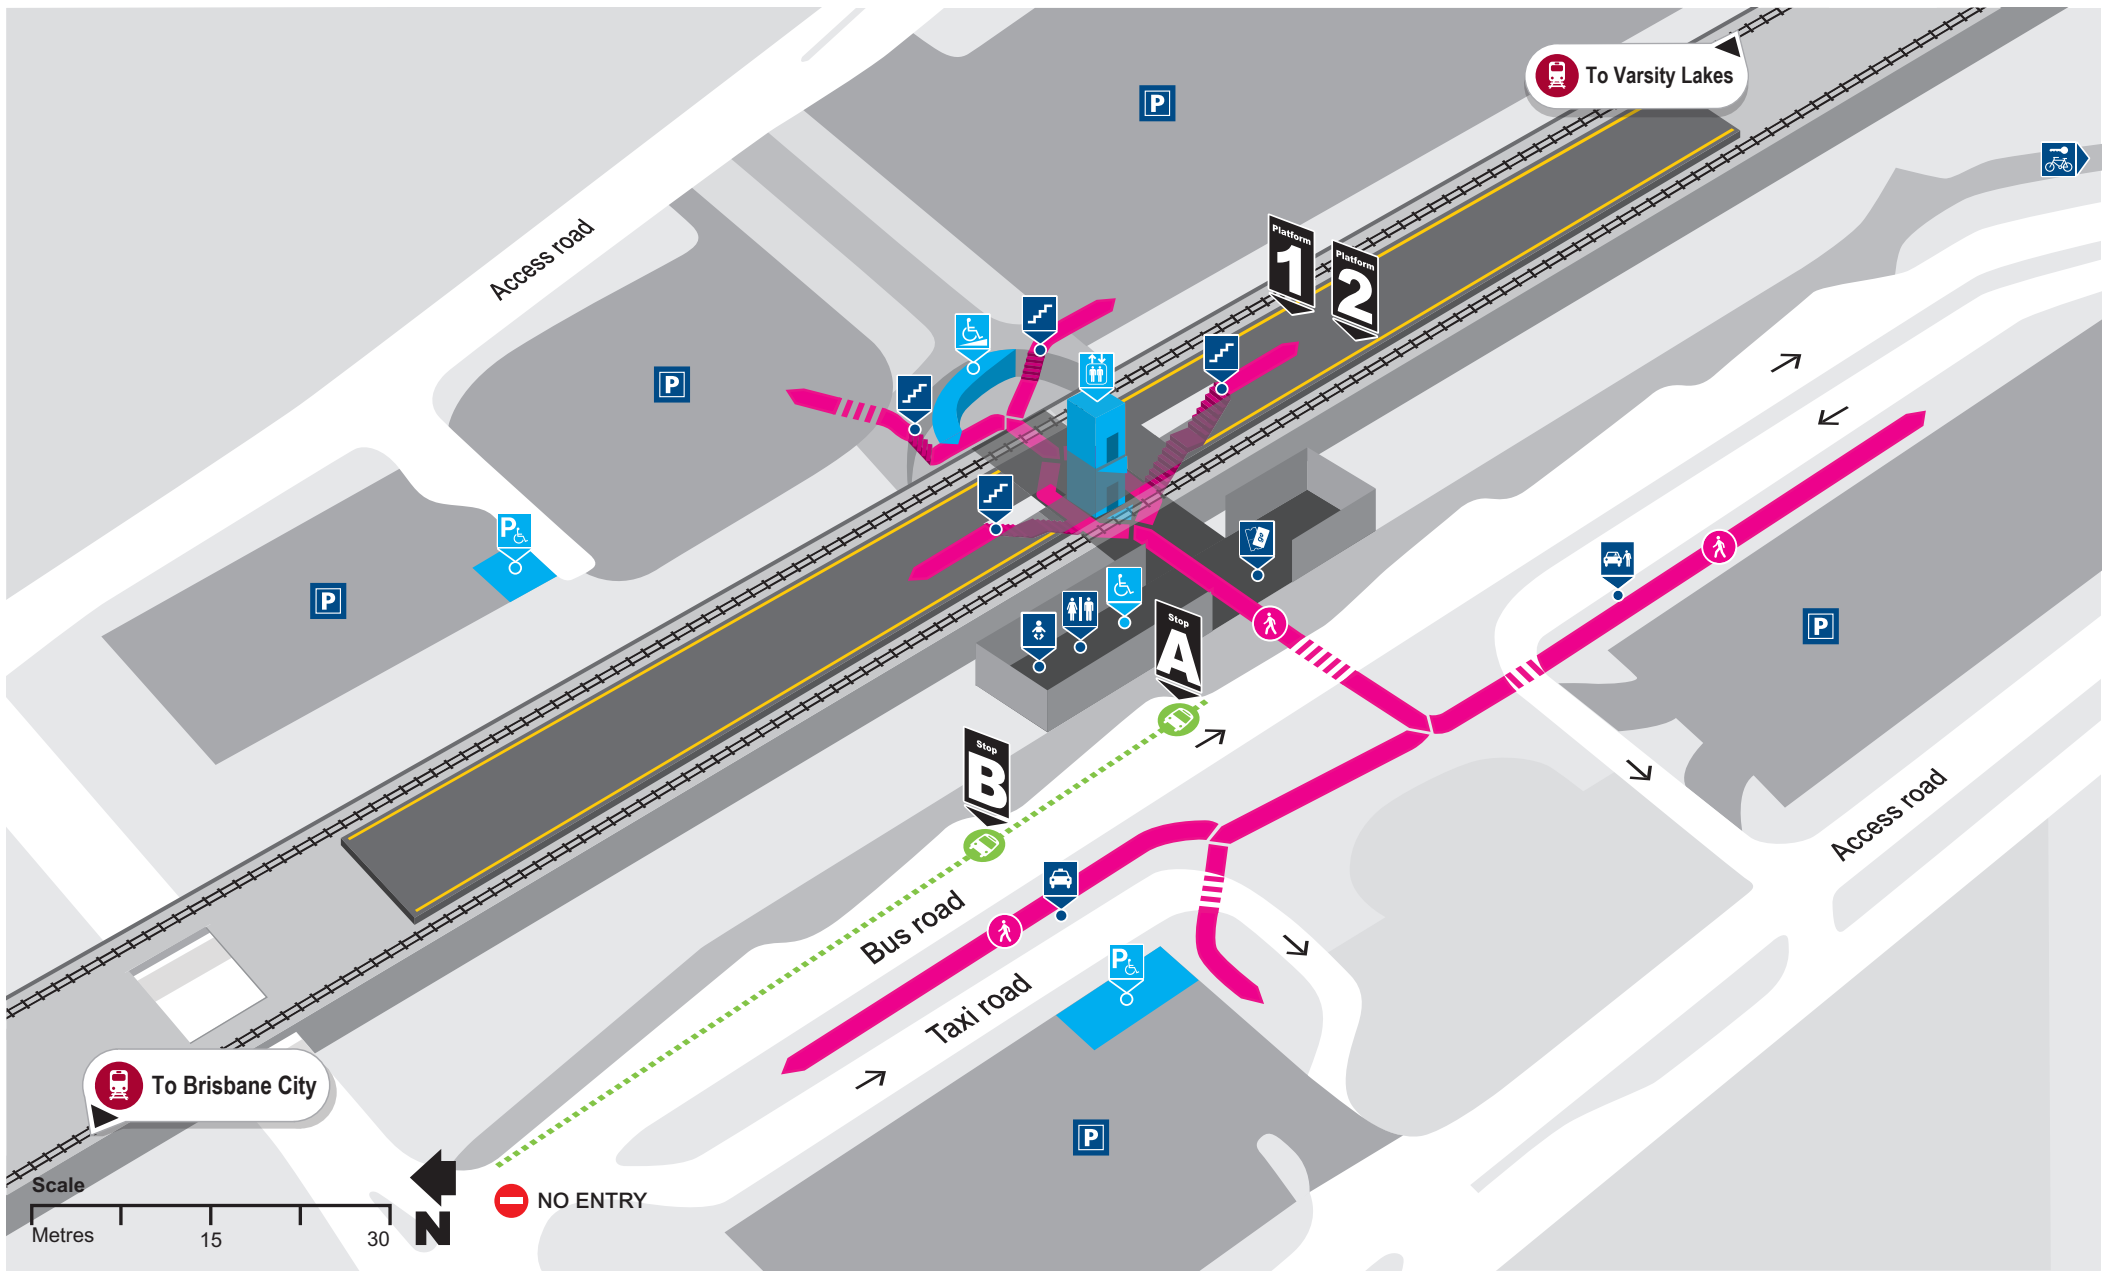

Coomera station locality map

Effective 8 January 2018

Download the MyTranslink app, visit translink.com.au or call 13 12 30