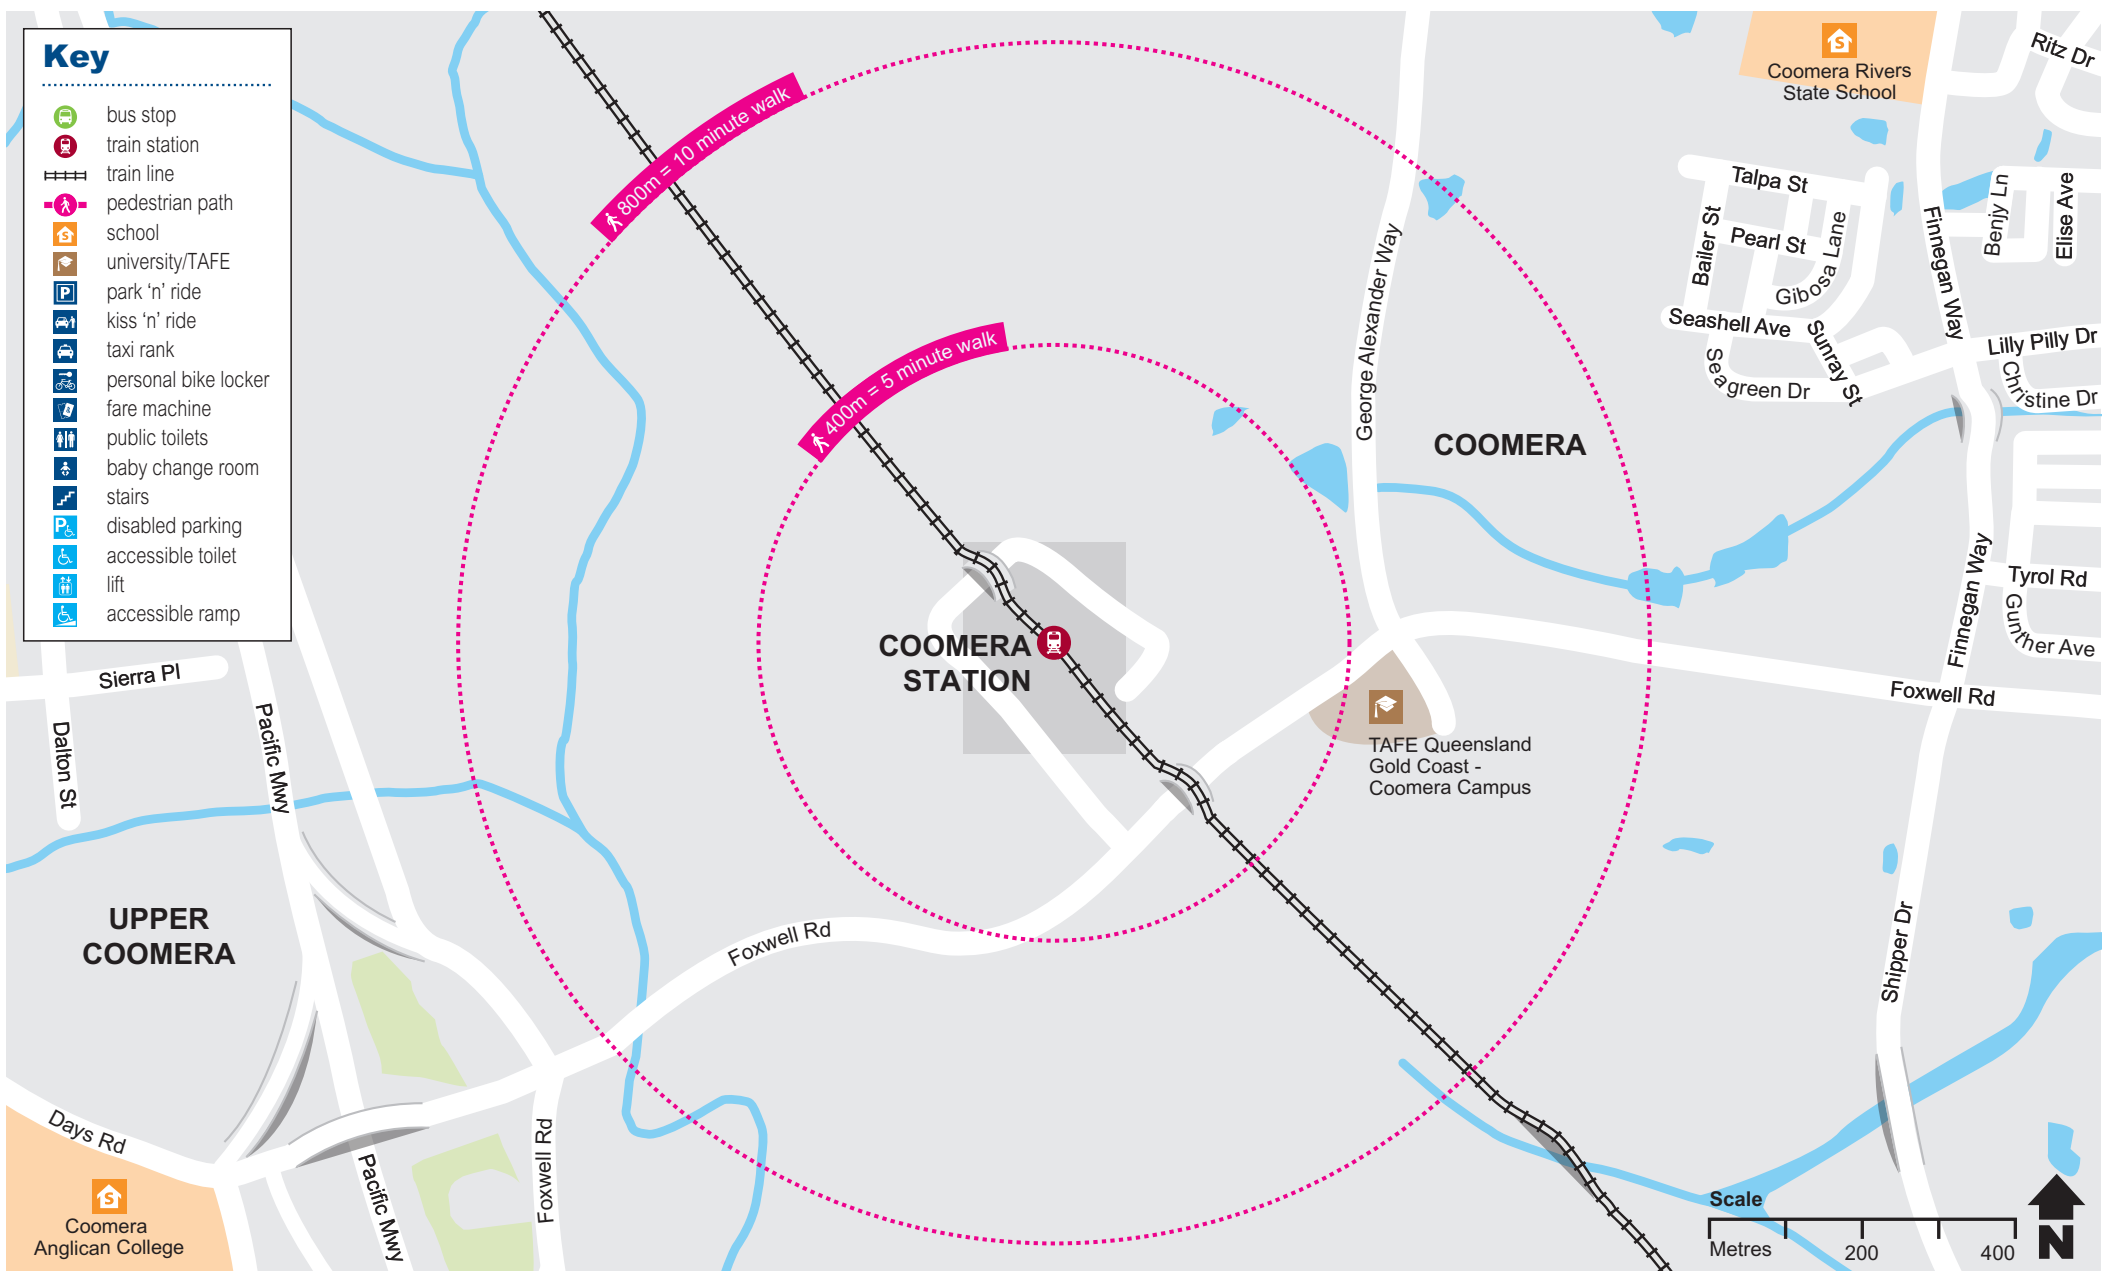

Coomera station locality map

Effective 8 January 2018

Download the MyTranslink app, visit translink.com.au or call 13 12 30