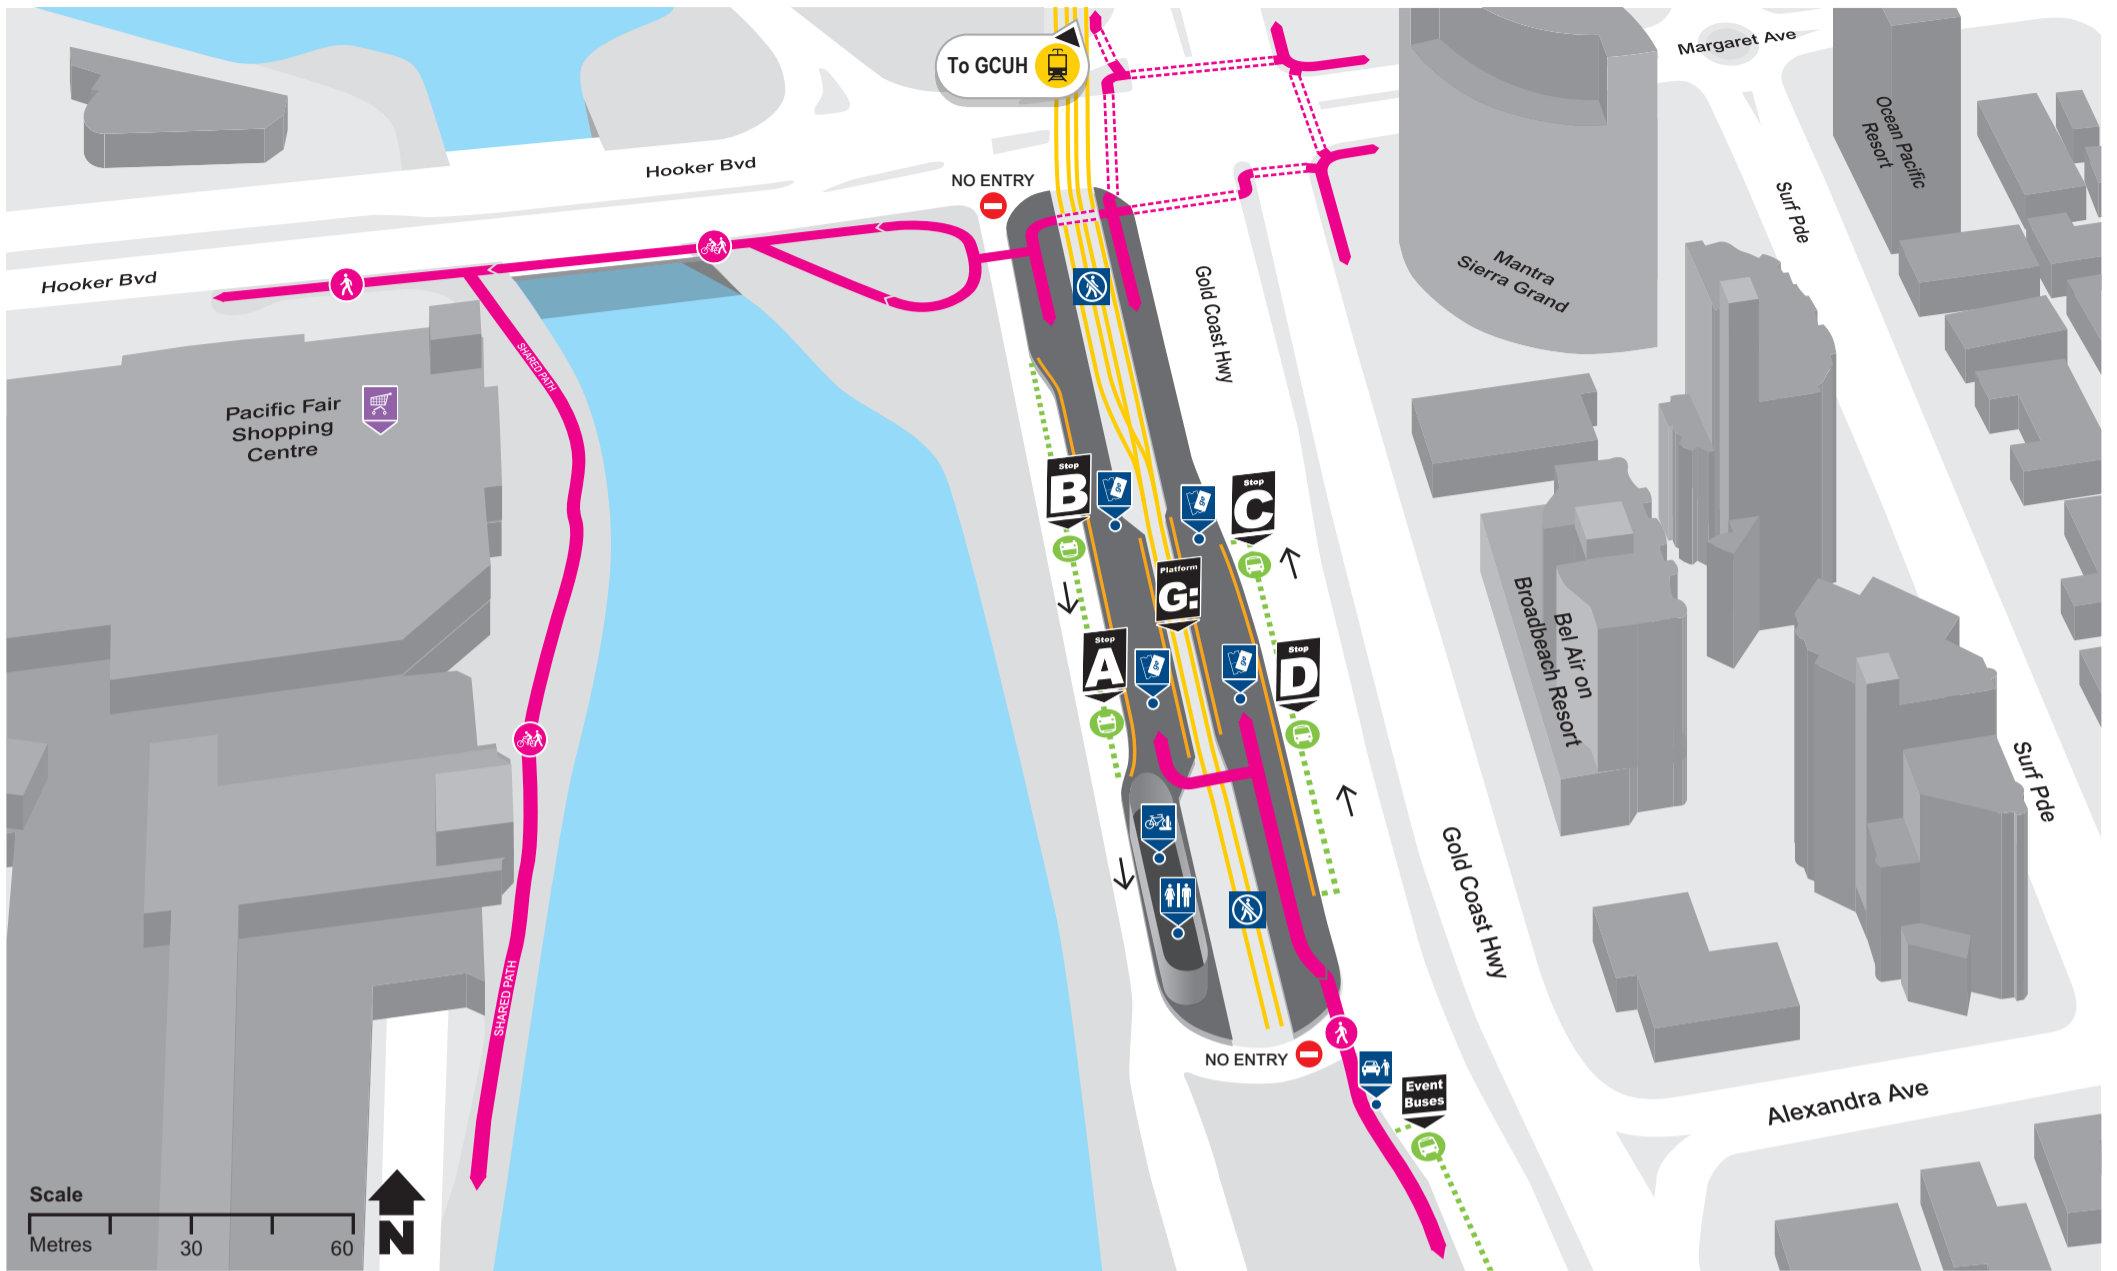

Broadbeach South station locality map

Effective 8 January 2018

Download the MyTranslink app, visit translink.com.au or call 13 12 30