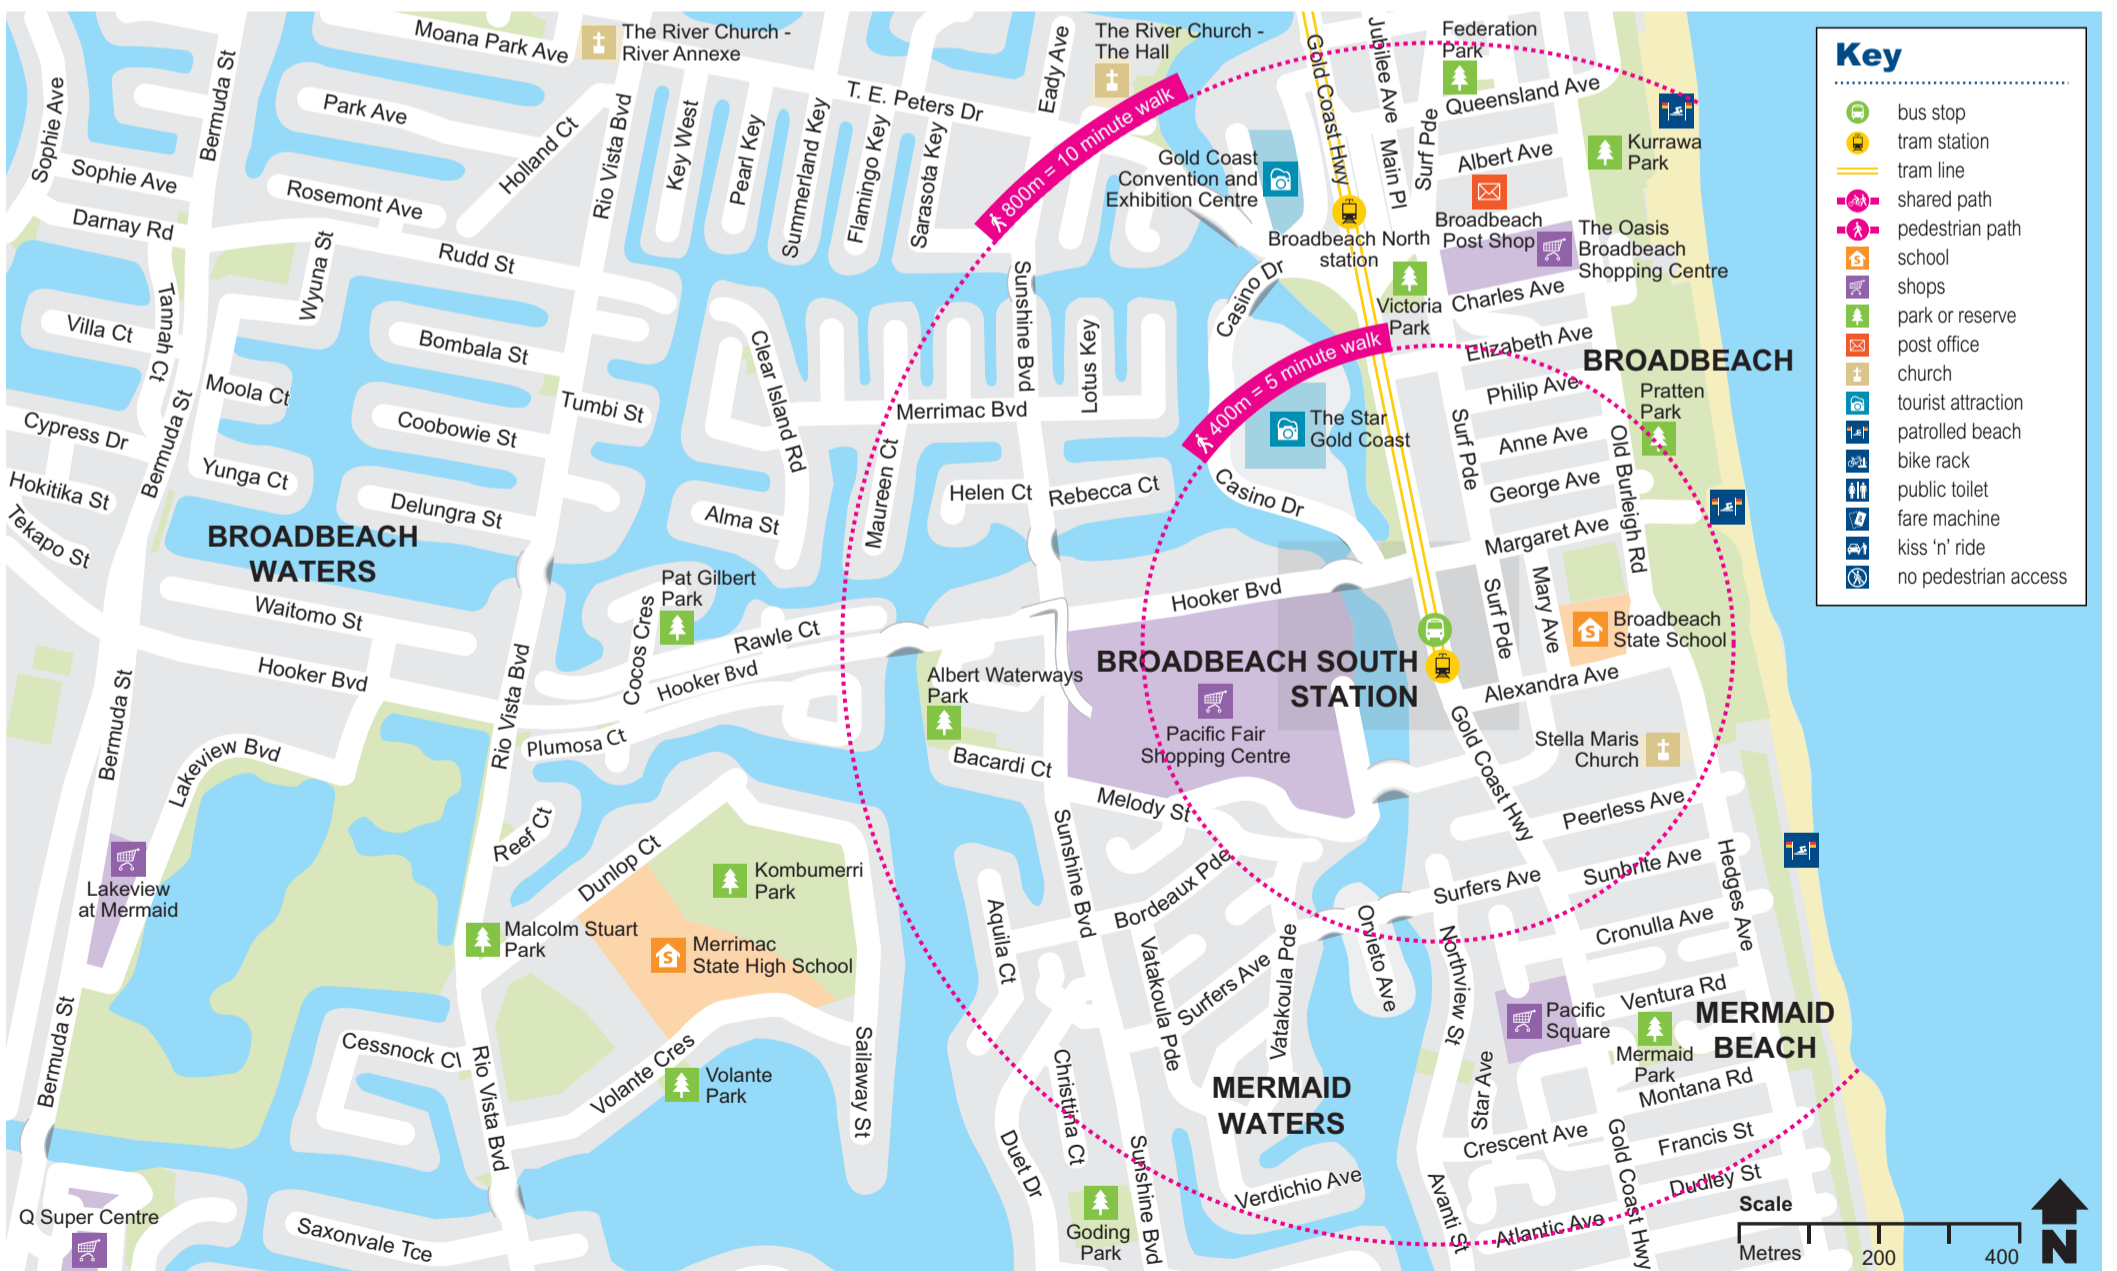

Broadbeach South station locality map

Effective 8 January 2018

Download the MyTranslink app, visit translink.com.au or call 13 12 30