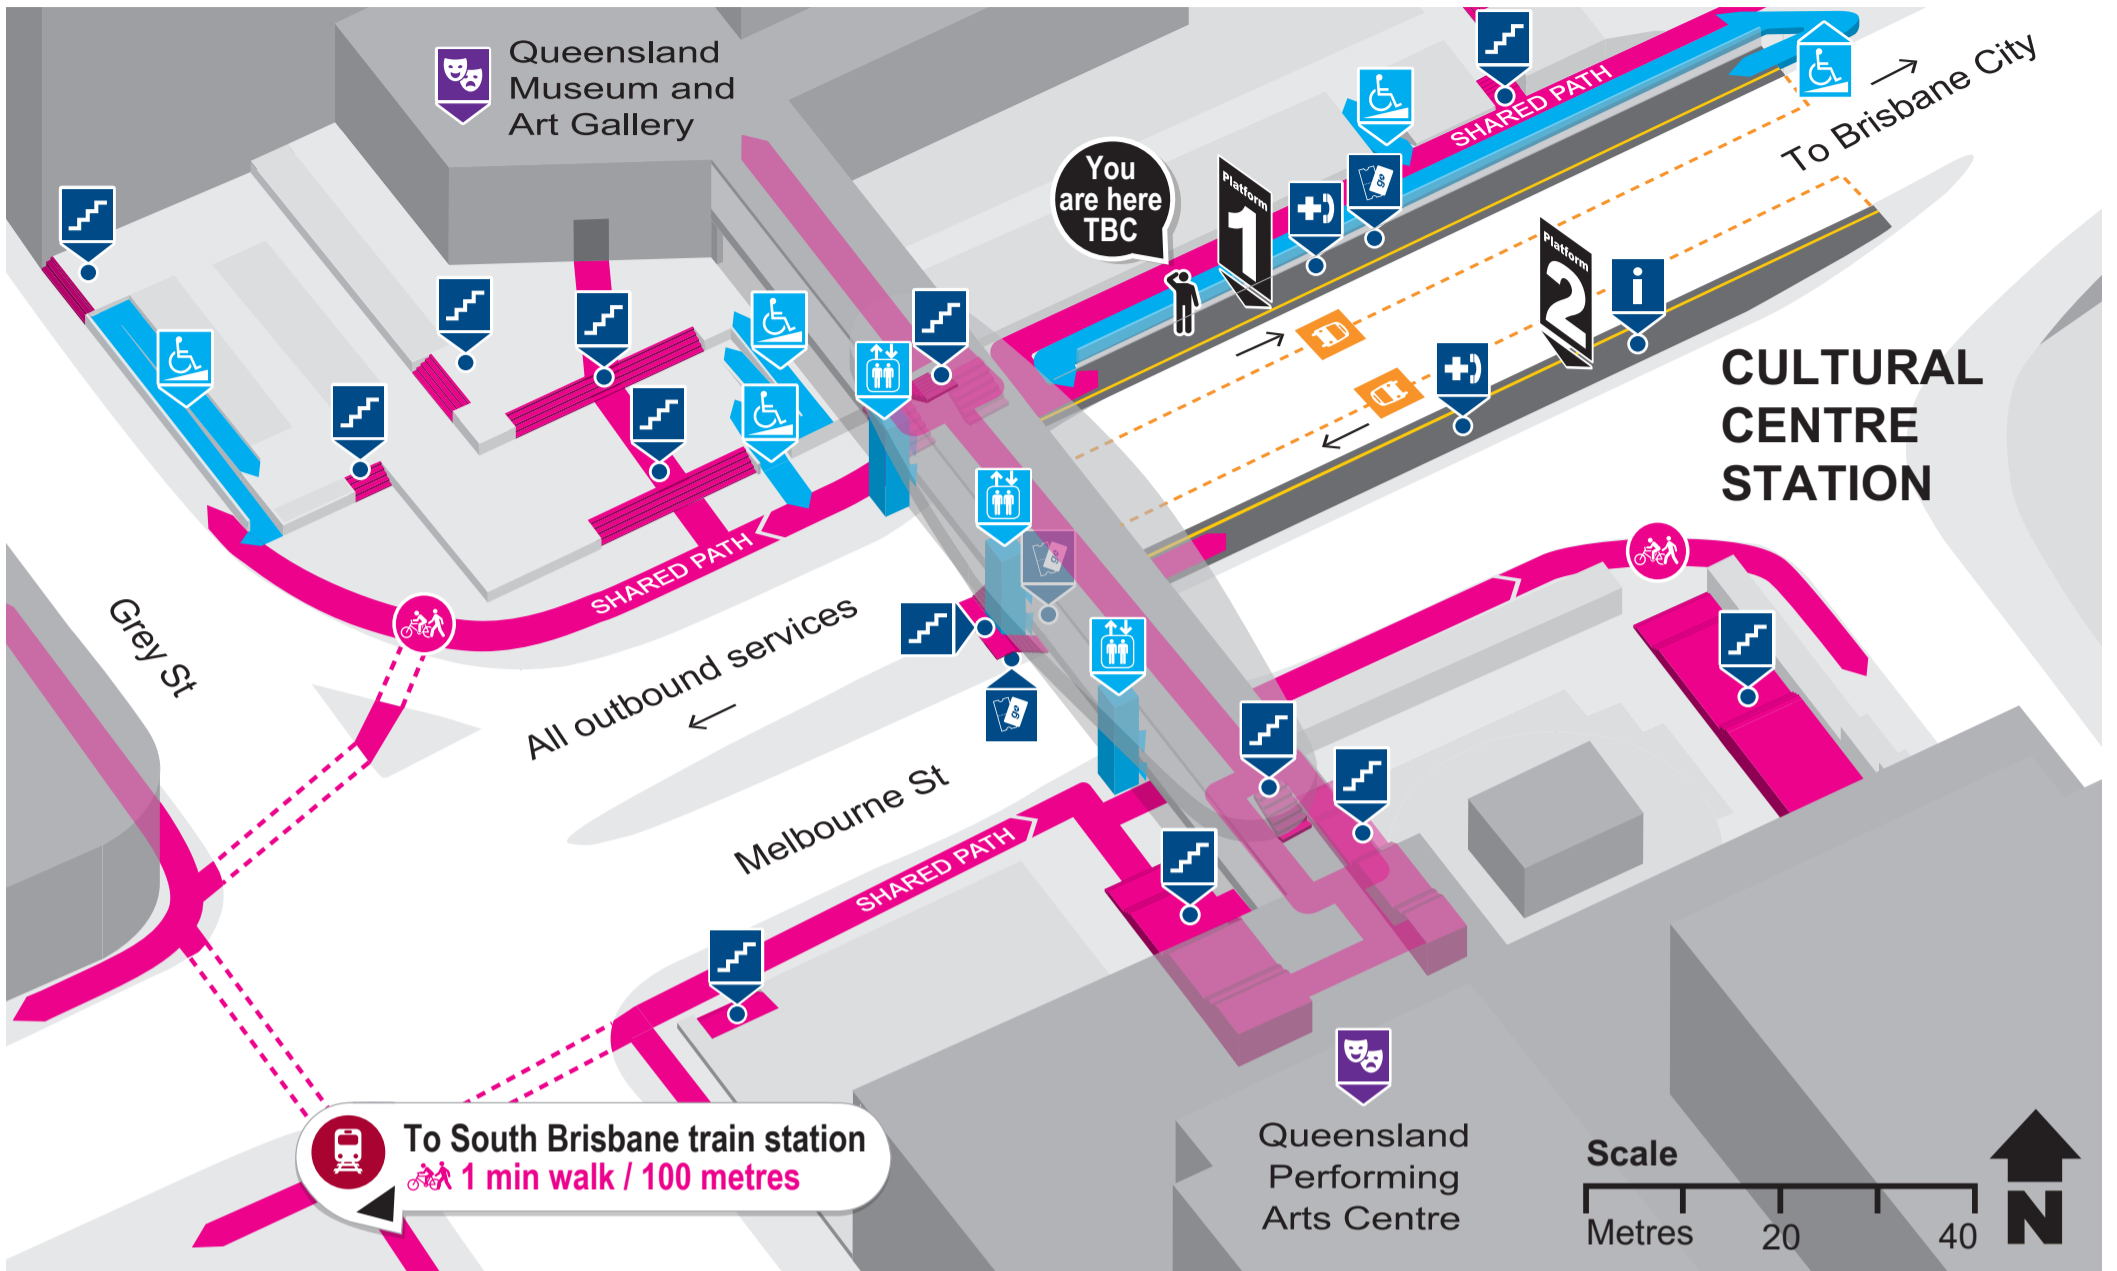

Cultural Centre station locality map

Effective December 2017

Download the *MyTransLink* app, visit translink.com.au or call 13 12 30