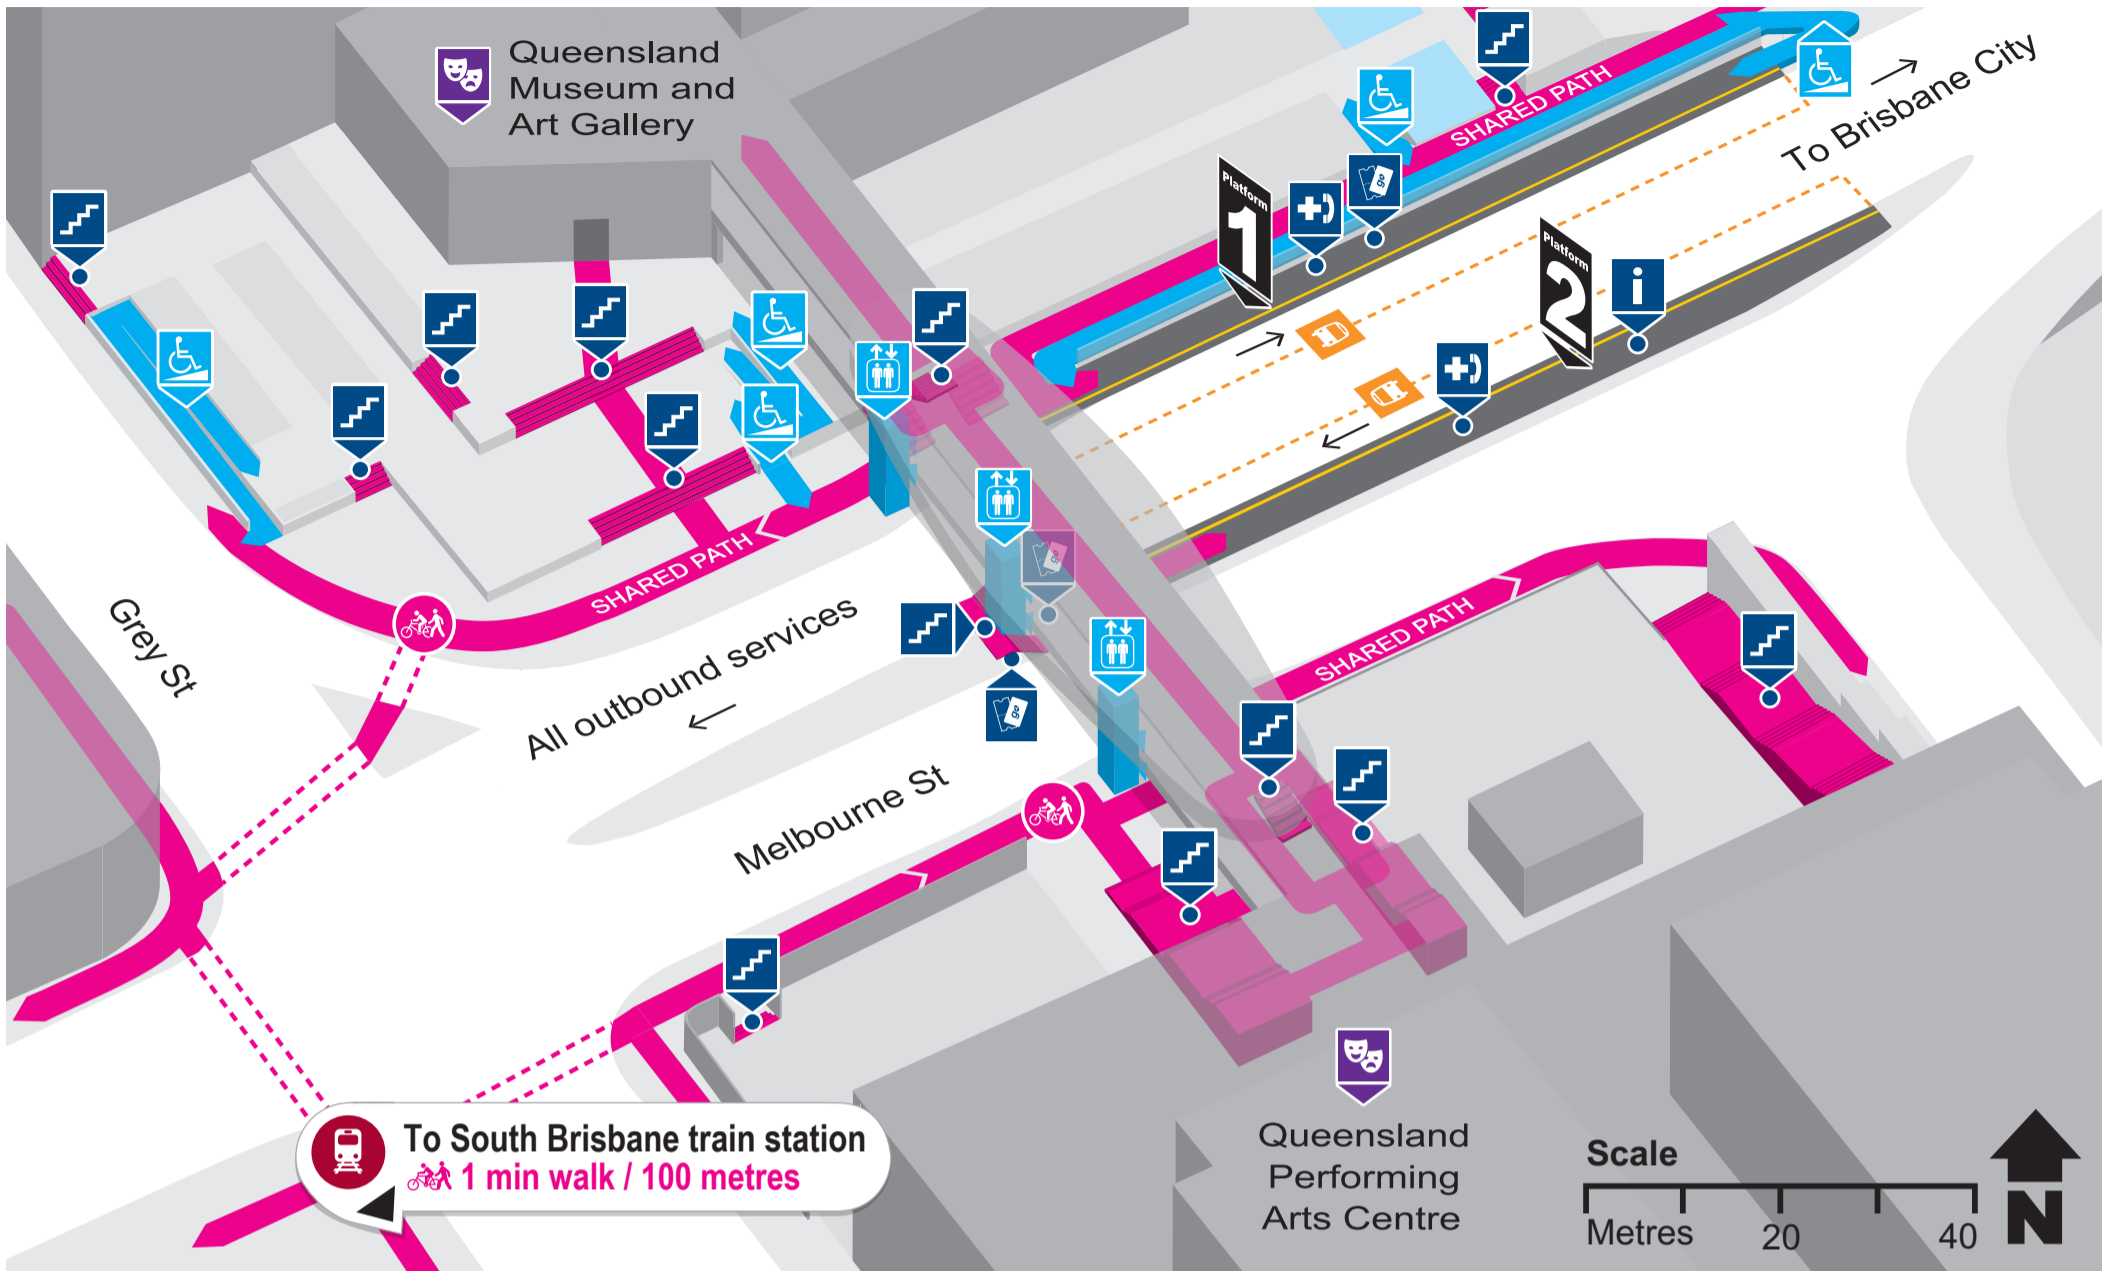

# Cultural Centre station locality map

Effective December 2017

Download the **MyTransLink** app, visit [translink.com.au](http://translink.com.au) or call **13 12 30**