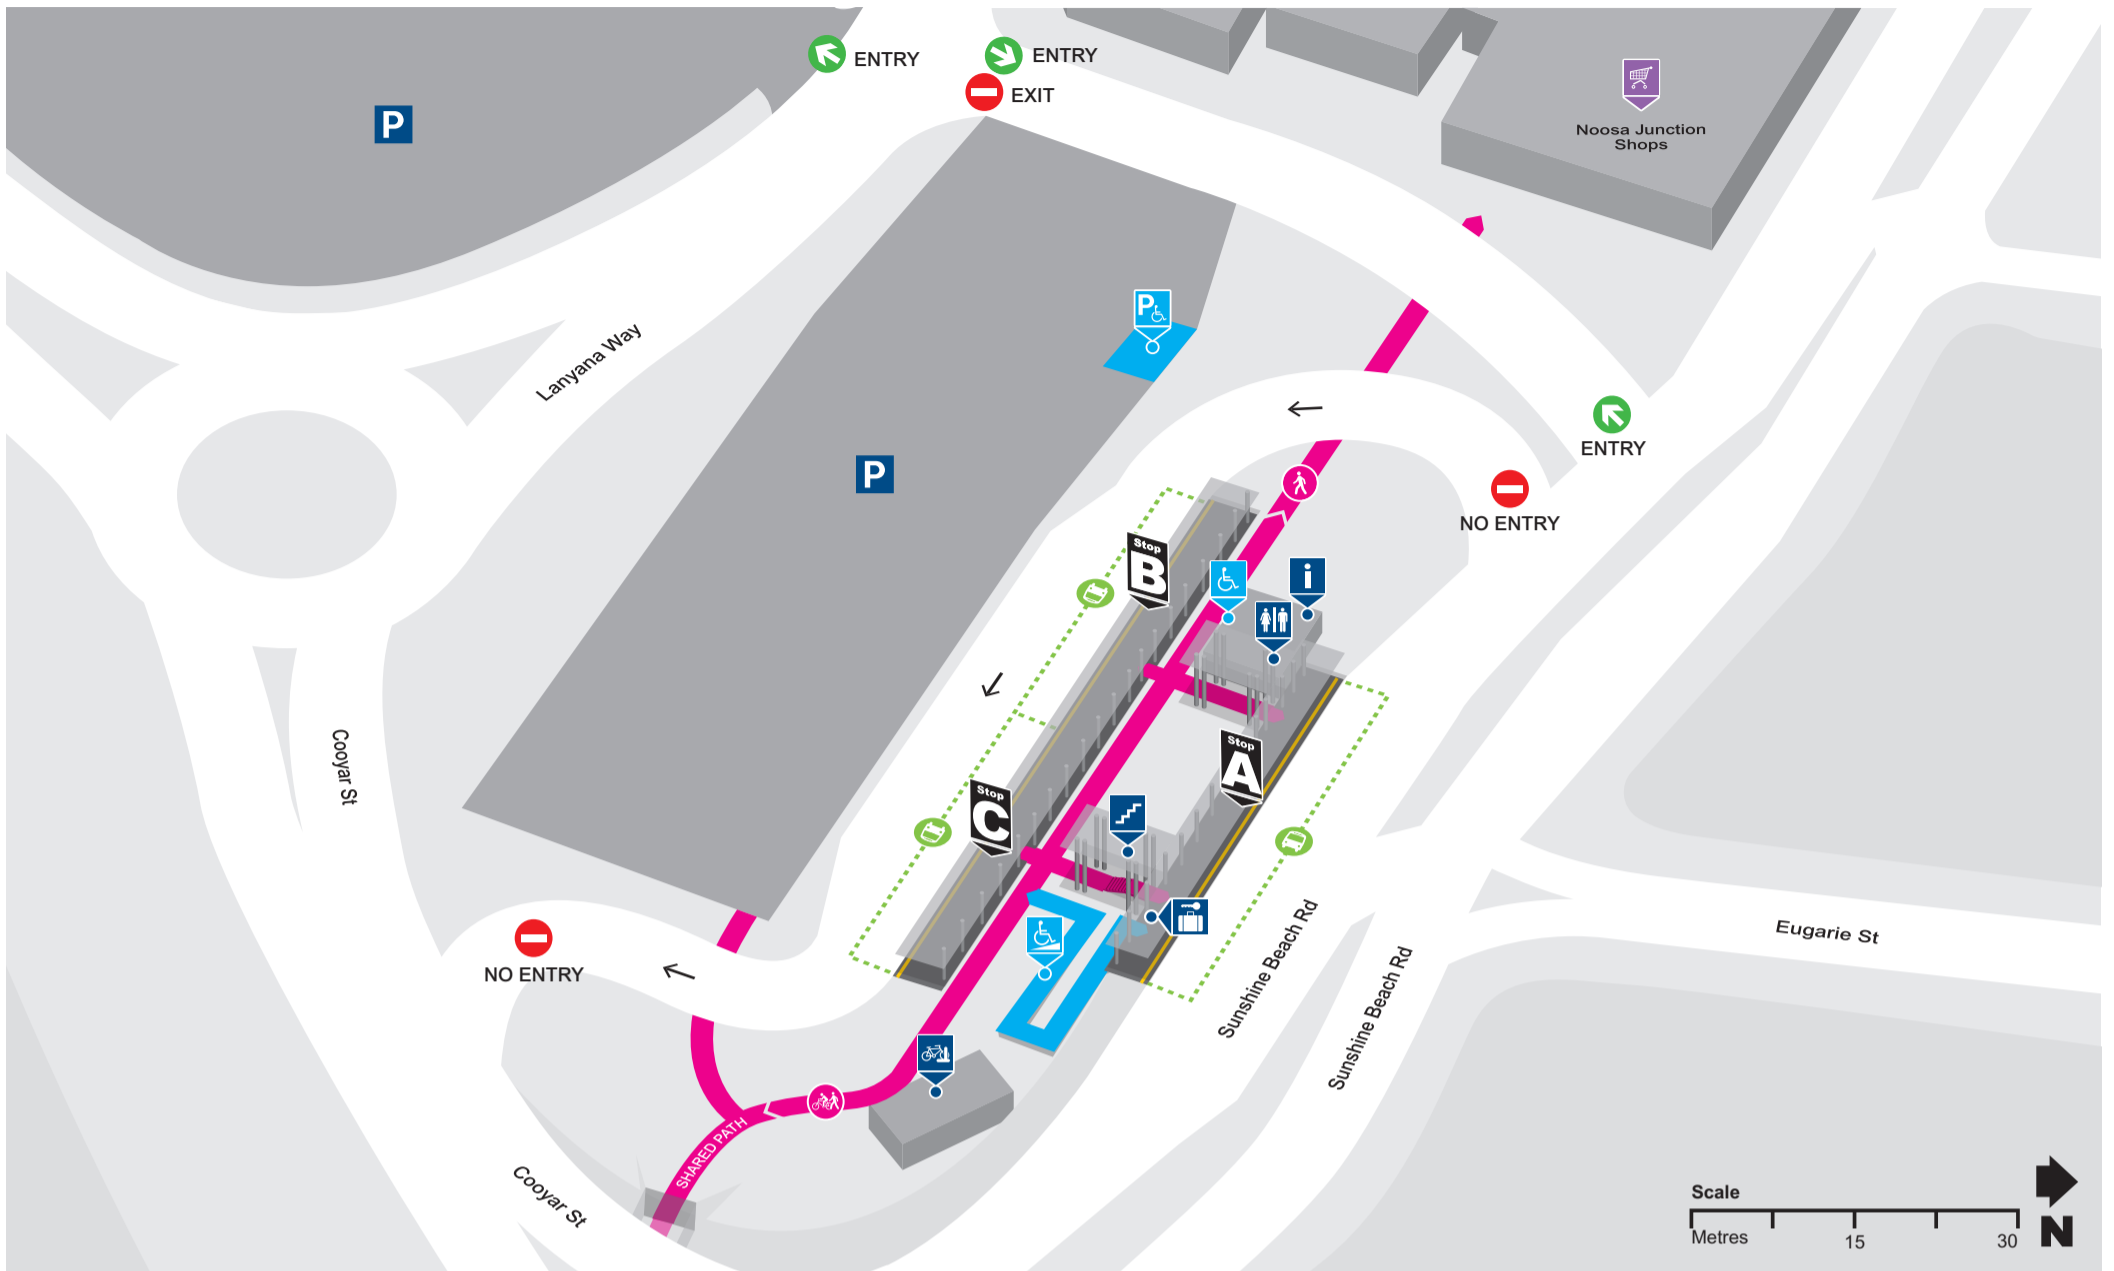

# Noosa Junction station locality map

Effective August 2017

Download the MyTranslink app, visit [translink.com.au](http://translink.com.au) or call 13 12 30