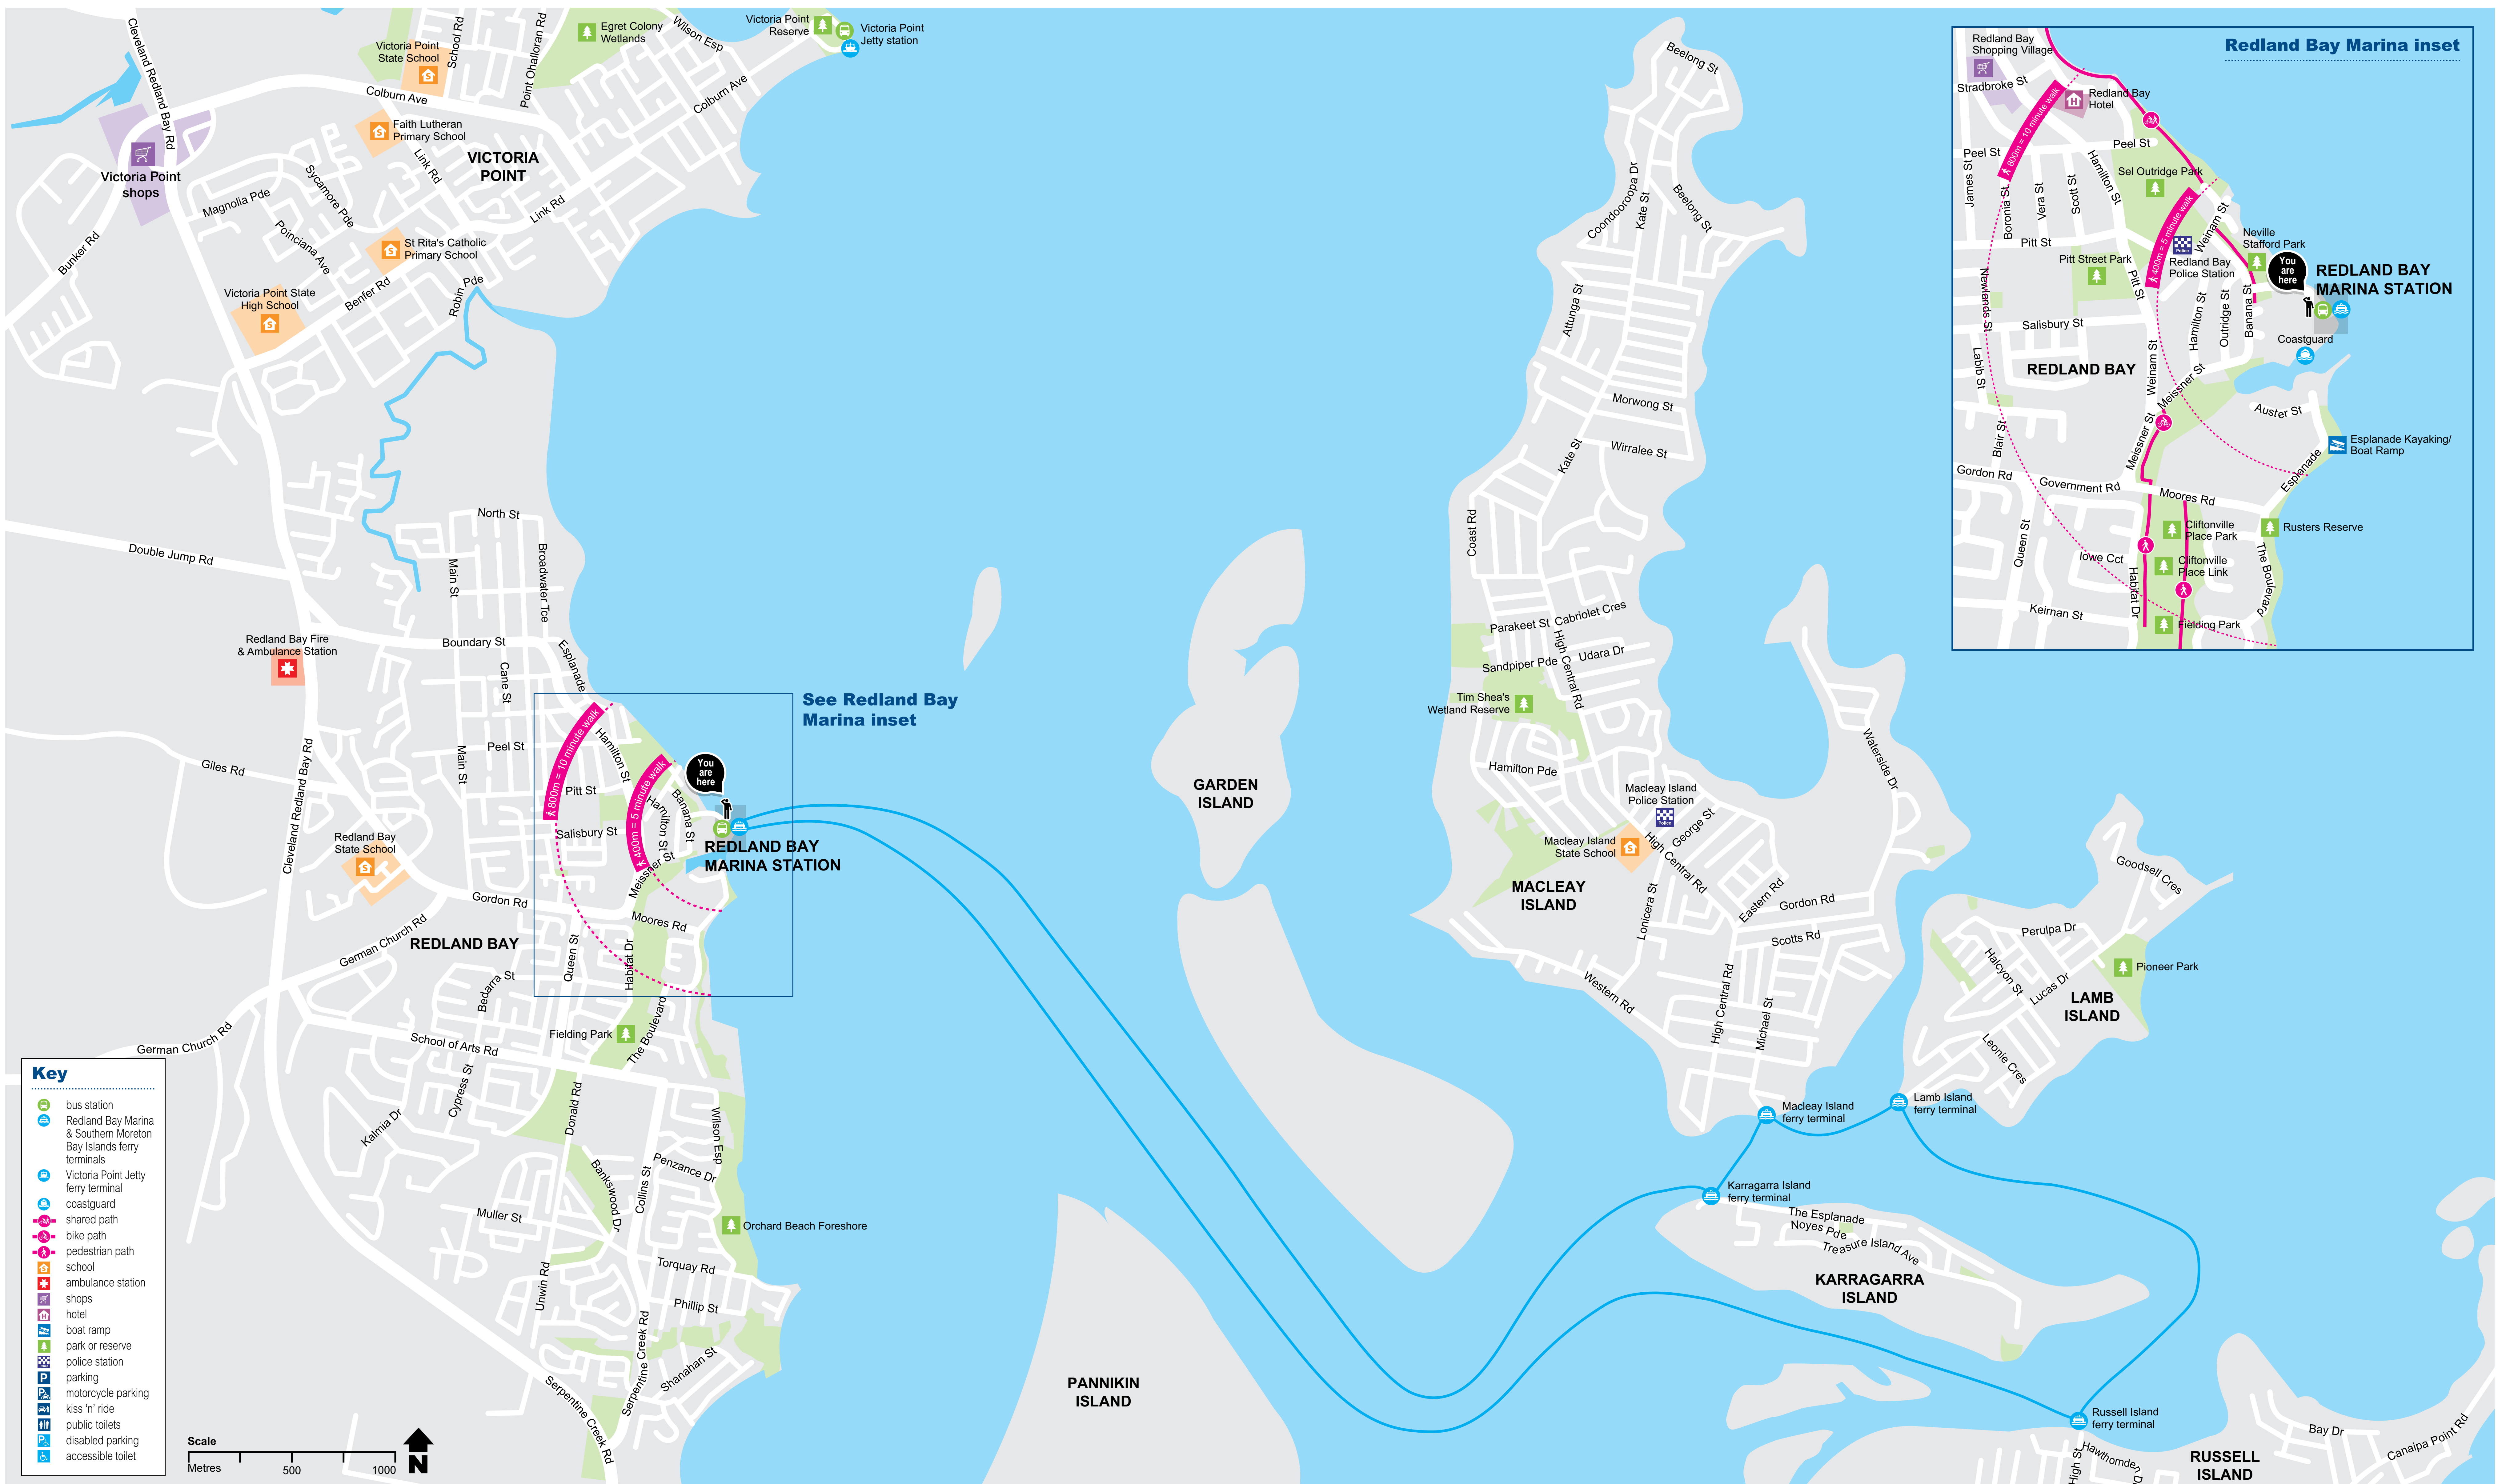

Redland Bay Marina station bus routes		
route	to	platform
250	Carindale	1
280	Garden City Griffith University	1
281	City	1
282	Loganholme Victoria Point	1
All school services		2

Redland Bay Marina station ferry routes		
route	to	platform
SMBI	All islands via Russell Island, Lamb Island, Macleay Island, Karragarra Island	3
SMBI	All islands via Karragarra Island, Macleay Island, Lamb Island, Russell Island	4