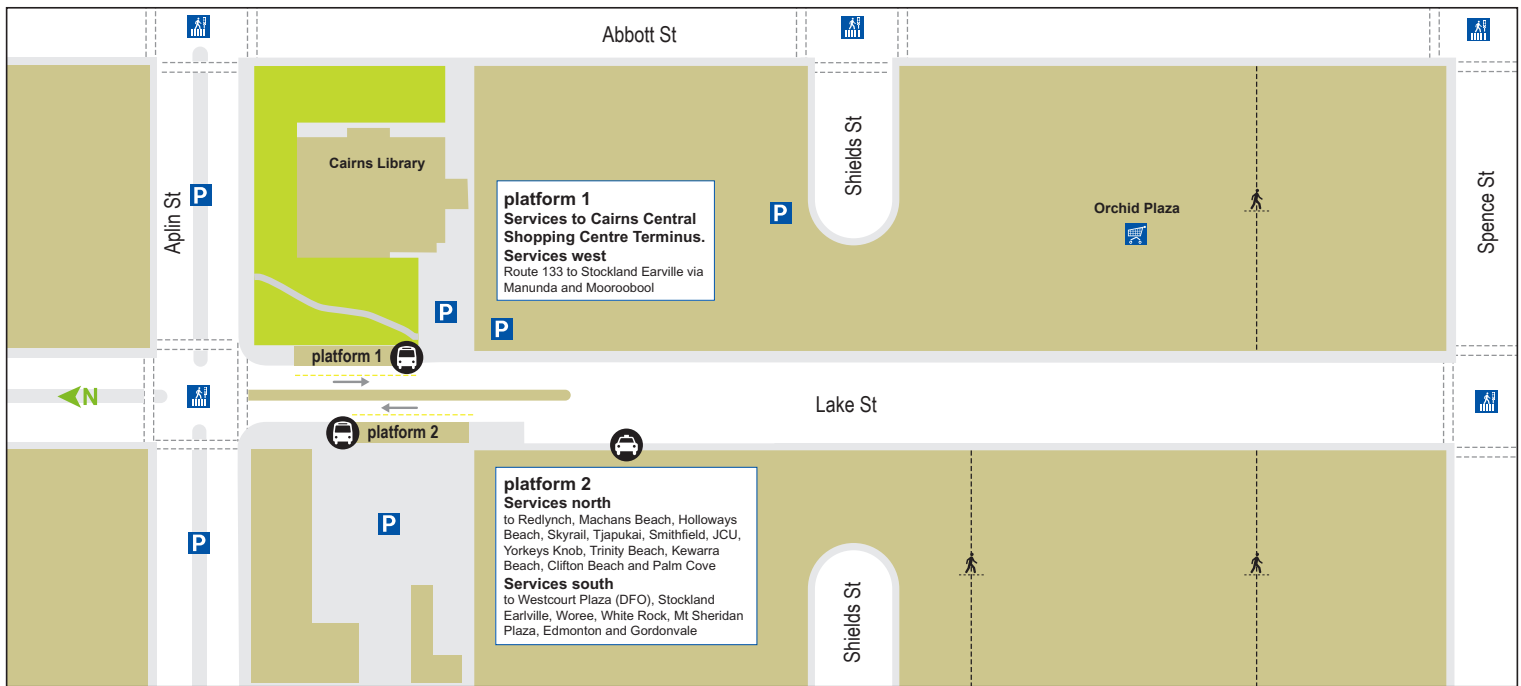

Key

Spence St bus departures	post office
bike path	signalised crossing
bus station	shops
bus stop	Cairns Central shopping centre bus arrivals
cinema	taxi rank
parking	theatre
pedestrian path	toilet
police	train station