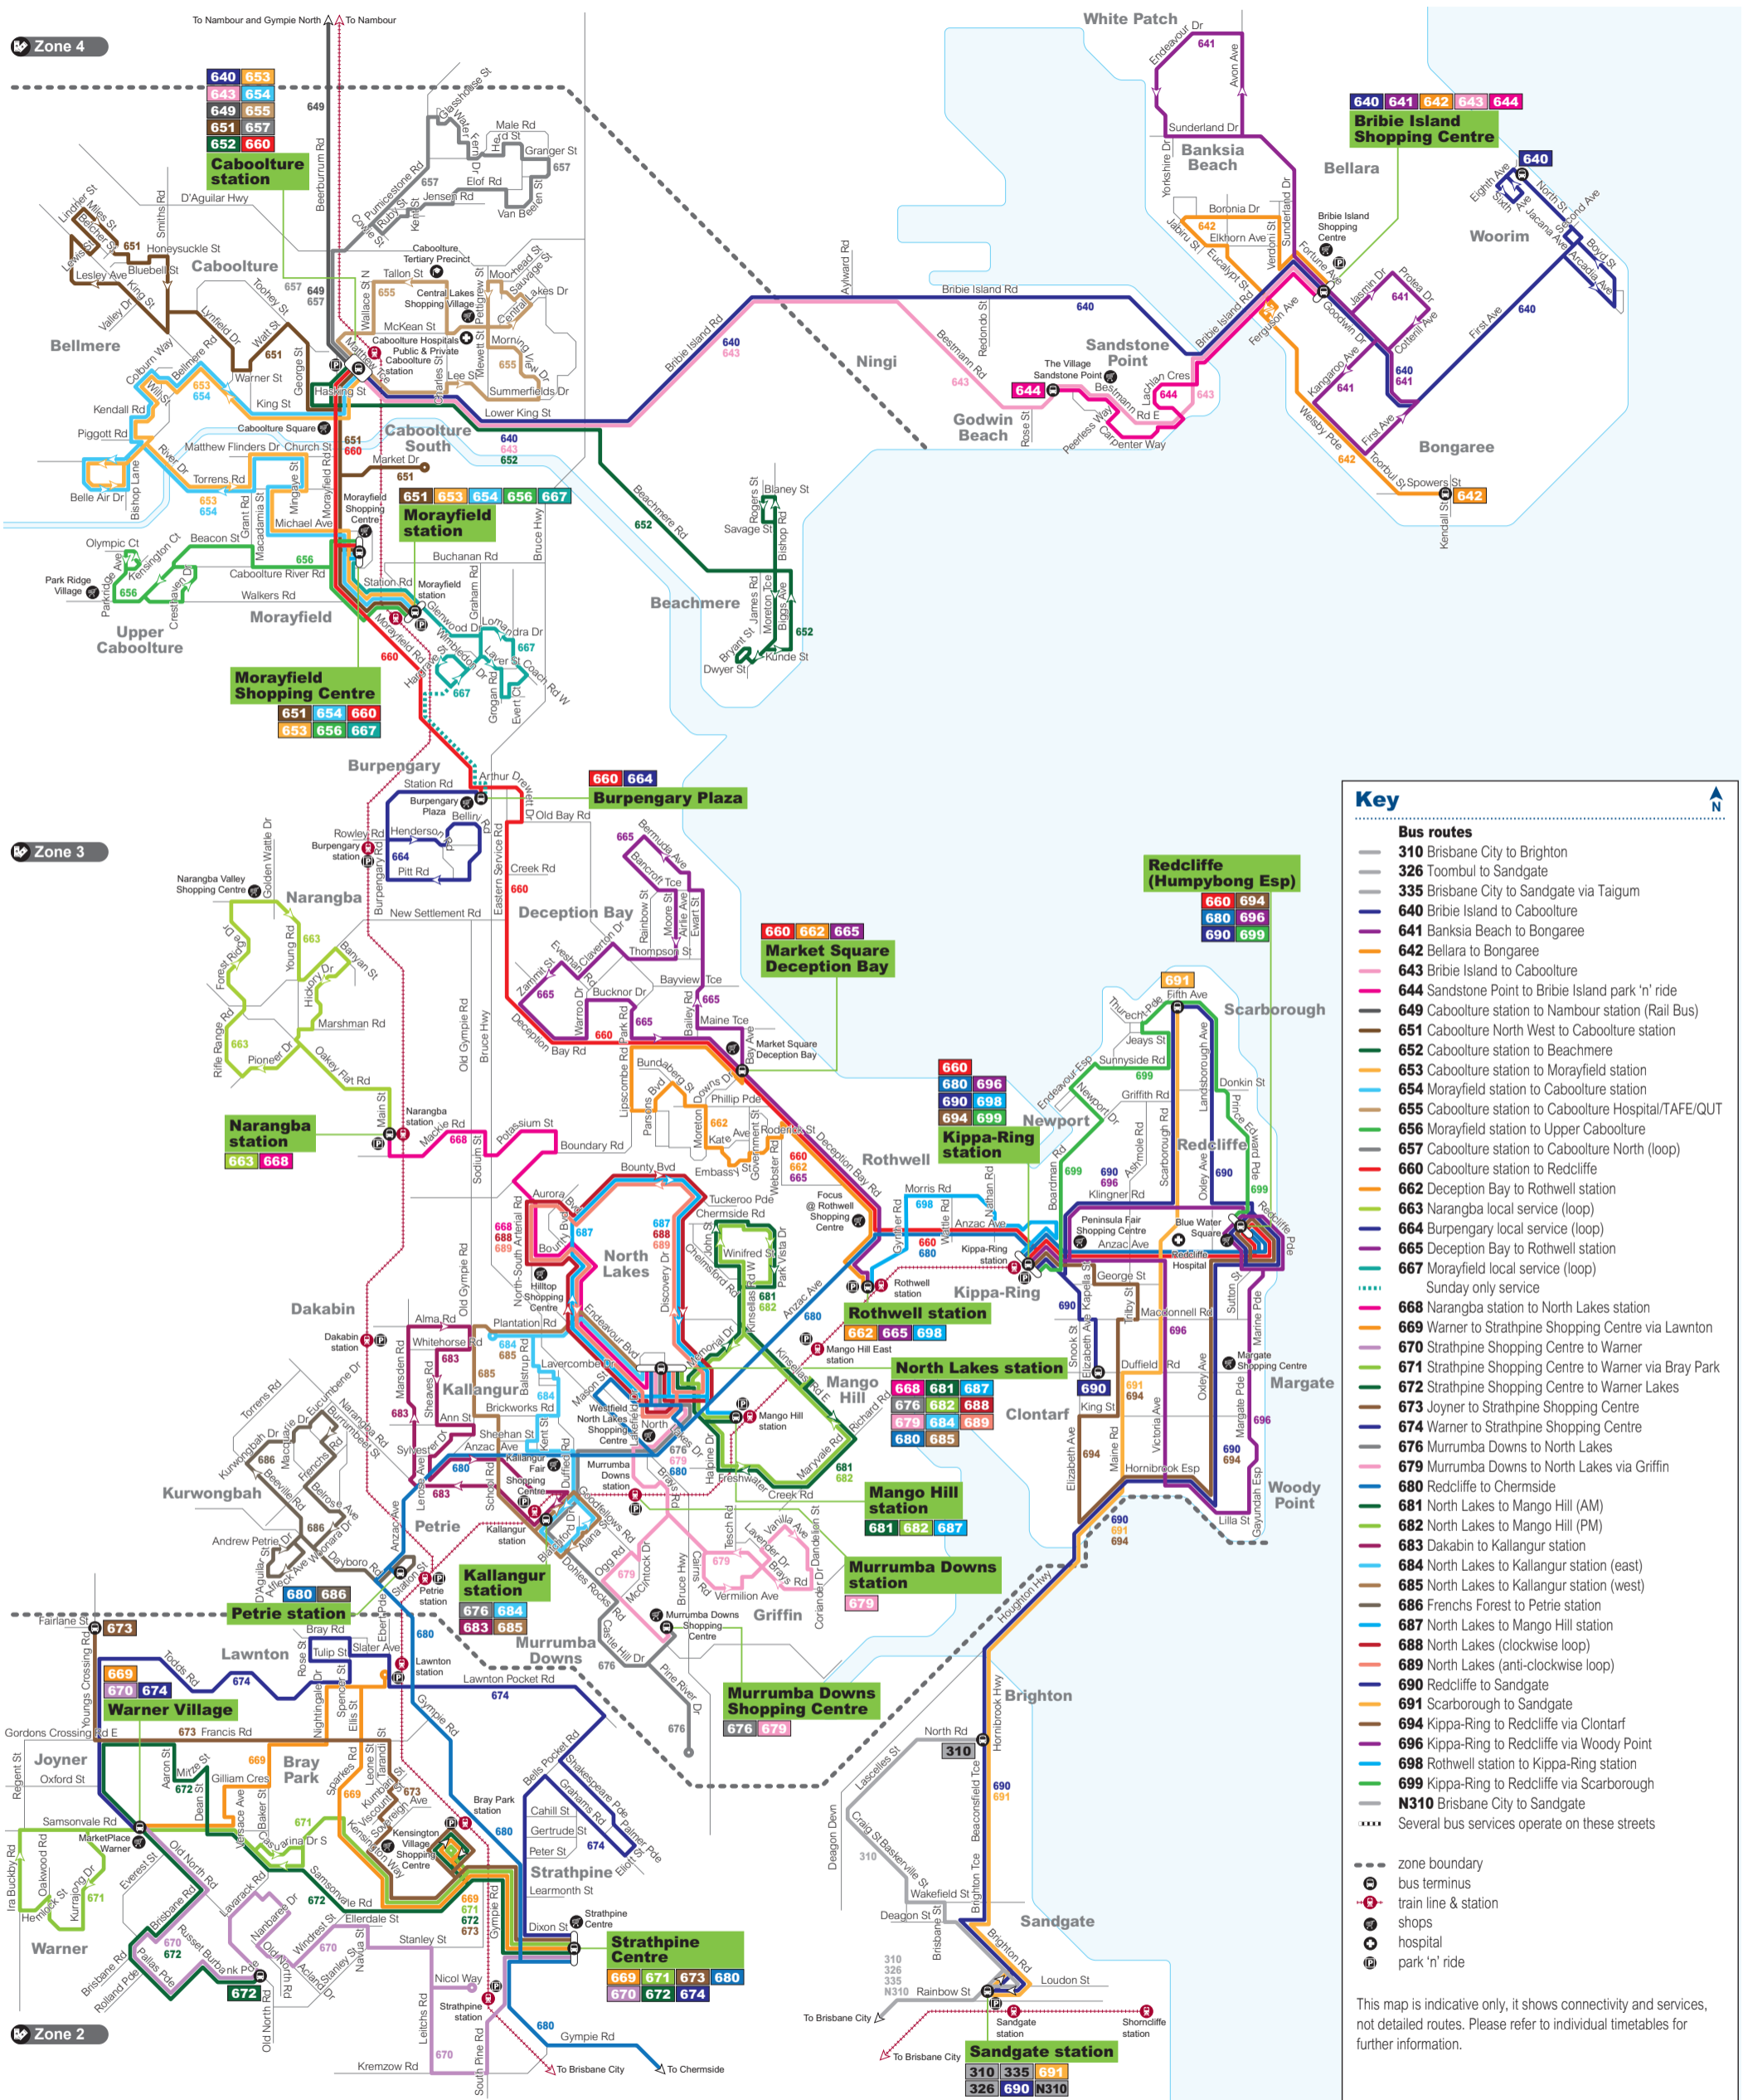

Moreton Bay Region network map

Effective June 2017

Key

- Bus routes**
 - 310 Brisbane City to Brighton
 - 326 Toombul to Sandgate
 - 335 Brisbane City to Sandgate via Taigum
 - 640 Bribe Island to Caboolture
 - 641 Banksia Beach to Bongaree
 - 642 Bellara to Bongaree
 - 643 Bribe Island to Caboolture
 - 644 Sandstone Point to Bribe Island park 'n' ride
 - 649 Caboolture station to Nambour station (Rail Bus)
 - 651 Caboolture North West to Caboolture station
 - 652 Caboolture station to Beachmere
 - 653 Caboolture station to Morayfield station
 - 654 Morayfield station to Caboolture station
 - 655 Caboolture station to Caboolture Hospital/TAFE/QUT
 - 656 Morayfield station to Upper Caboolture
 - 657 Caboolture station to Caboolture North (loop)
 - 660 Caboolture station to Redcliffe
 - 662 Deception Bay to Rothwell station
 - 663 Narangba local service (loop)
 - 664 Burpengary local service (loop)
 - 665 Deception Bay to Rothwell station
 - 667 Morayfield local service (loop)
 - Sunday only service
 - 668 Narangba station to North Lakes station
 - 669 Warner to Strathpine Shopping Centre via Lawnton
 - 670 Strathpine Shopping Centre to Warner
 - 671 Strathpine Shopping Centre to Warner via Bray Park
 - 672 Strathpine Shopping Centre to Warner Lakes
 - 673 Joyner to Strathpine Shopping Centre
 - 674 Warner to Strathpine Shopping Centre
 - 676 Murrumba Downs to North Lakes
 - 679 Murrumba Downs to North Lakes via Griffin
 - 680 Redcliffe to Cherside
 - 681 North Lakes to Mango Hill (AM)
 - 682 North Lakes to Mango Hill (PM)
 - 683 Dakabin to Kallangur station
 - 684 North Lakes to Kallangur station (east)
 - 685 North Lakes to Kallangur station (west)
 - 686 Frenchs Forest to Petrie station
 - 687 North Lakes to Mango Hill station
 - 688 North Lakes (clockwise loop)
 - 689 North Lakes (anti-clockwise loop)
 - 690 Redcliffe to Sandgate
 - 691 Scarborough to Sandgate
 - 694 Kippa-Ring to Redcliffe via Clontarf
 - 696 Kippa-Ring to Redcliffe via Woody Point
 - 698 Rothwell station to Kippa-Ring station
 - 699 Kippa-Ring to Redcliffe via Scarborough
 - N310 Brisbane City to Sandgate
- zone boundary
- ⊕ bus terminus
- ⊕ train line & station
- ⊕ shops
- ⊕ hospital
- ⊕ park 'n' ride