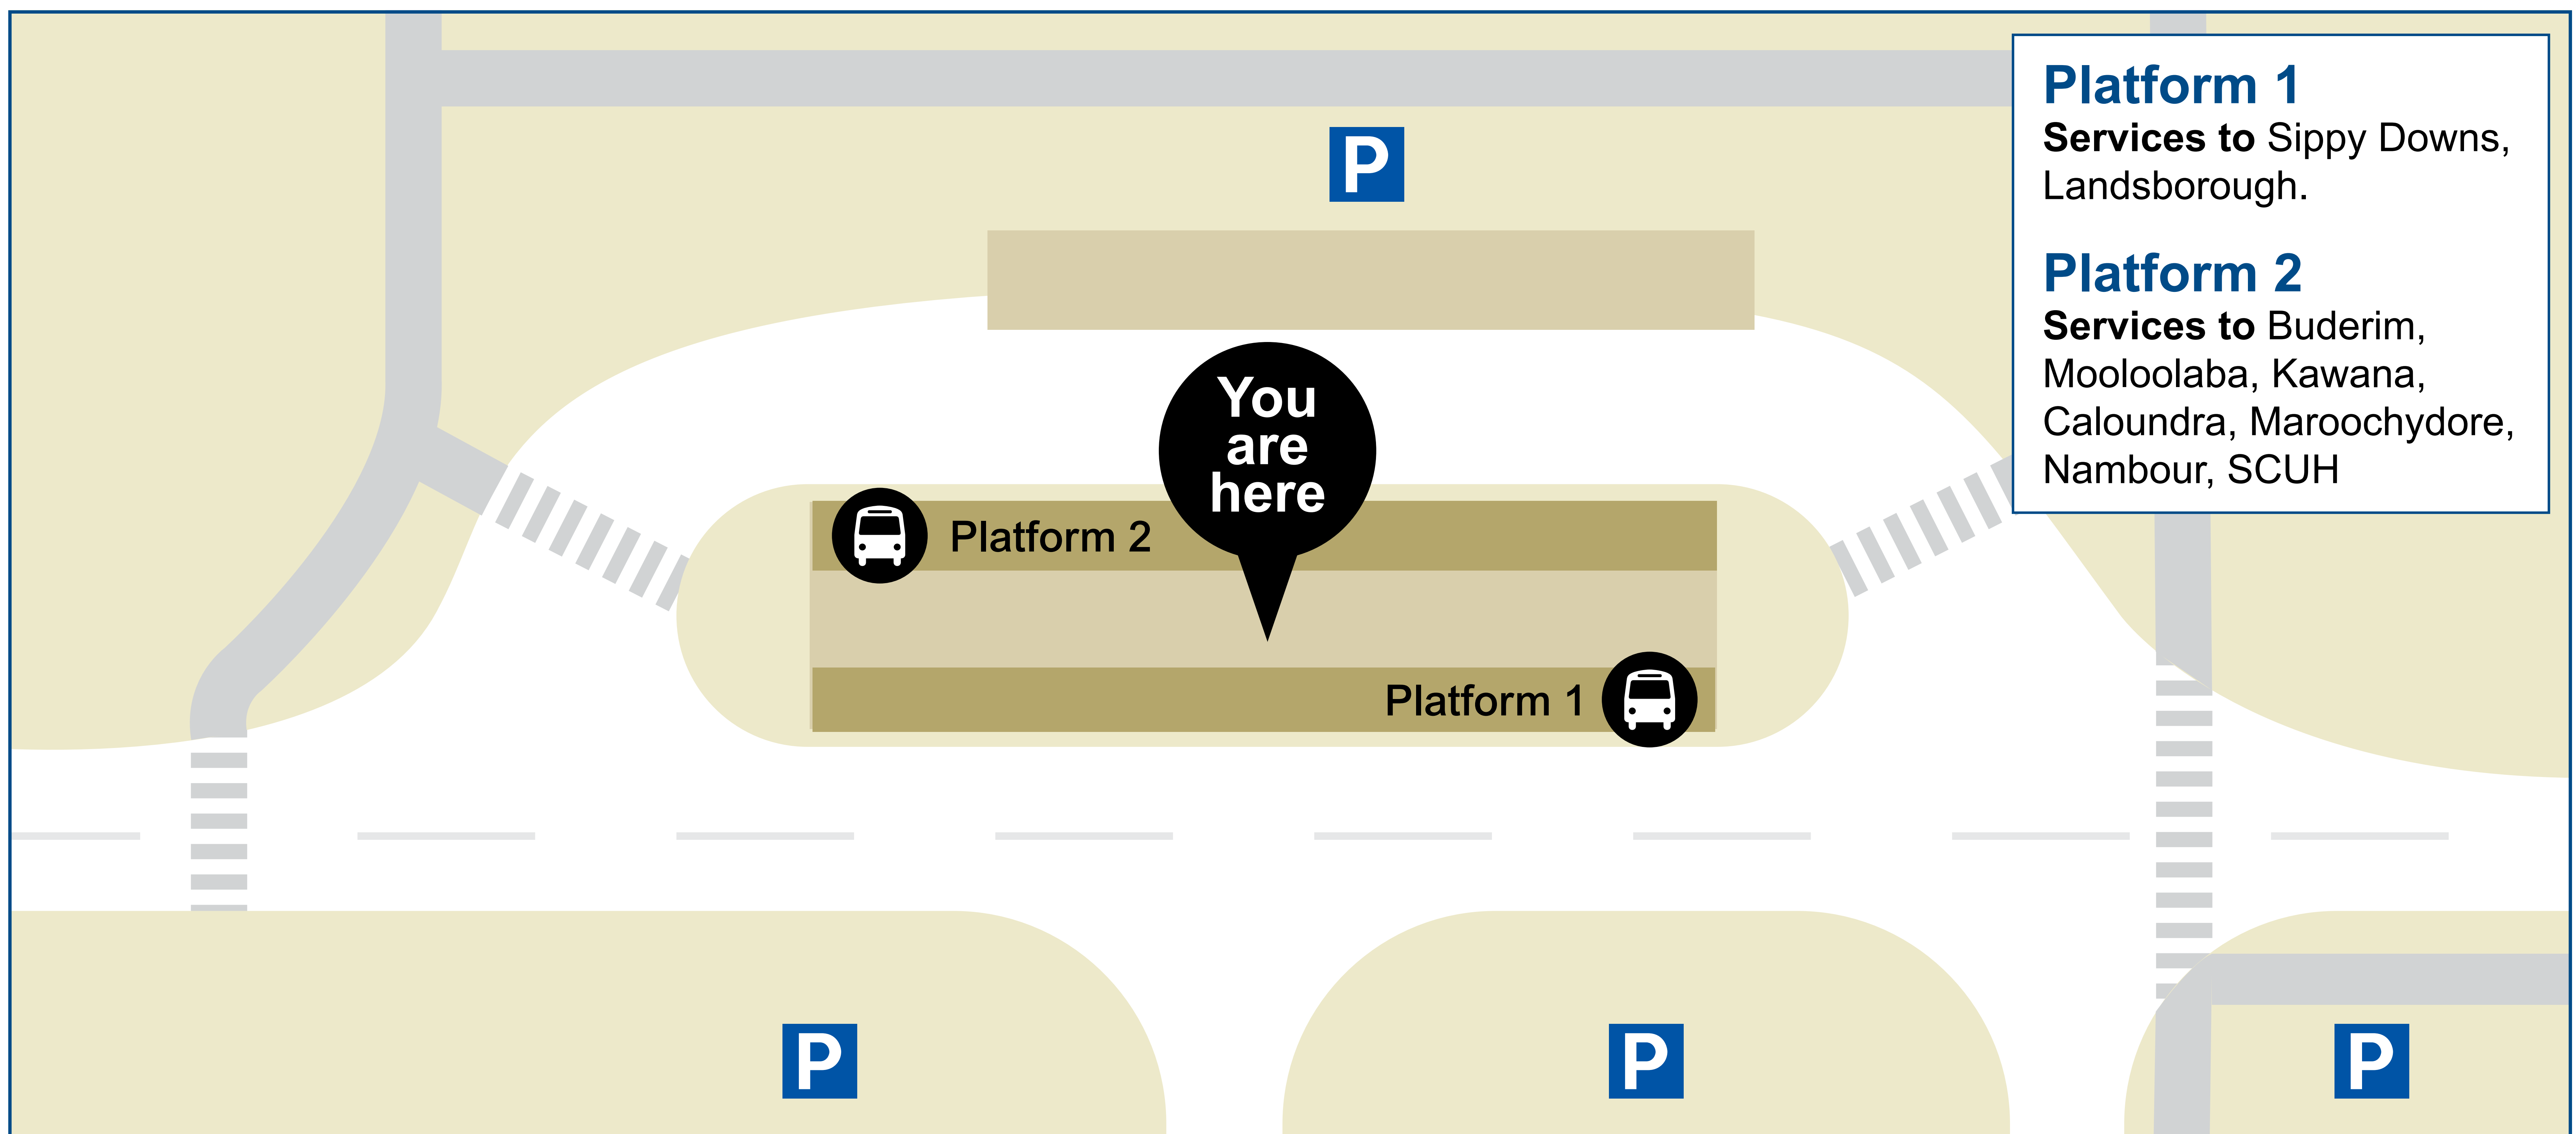

# USC station locality map

Effective 23 January 2017

**Key**

-  bus station
-  parking
-  university
-  school
-  pedestrian crossing
-  shopping centre
-  medical centre

Download the **MyTransLink** app, visit [translink.com.au](http://translink.com.au) or call 13 12 30