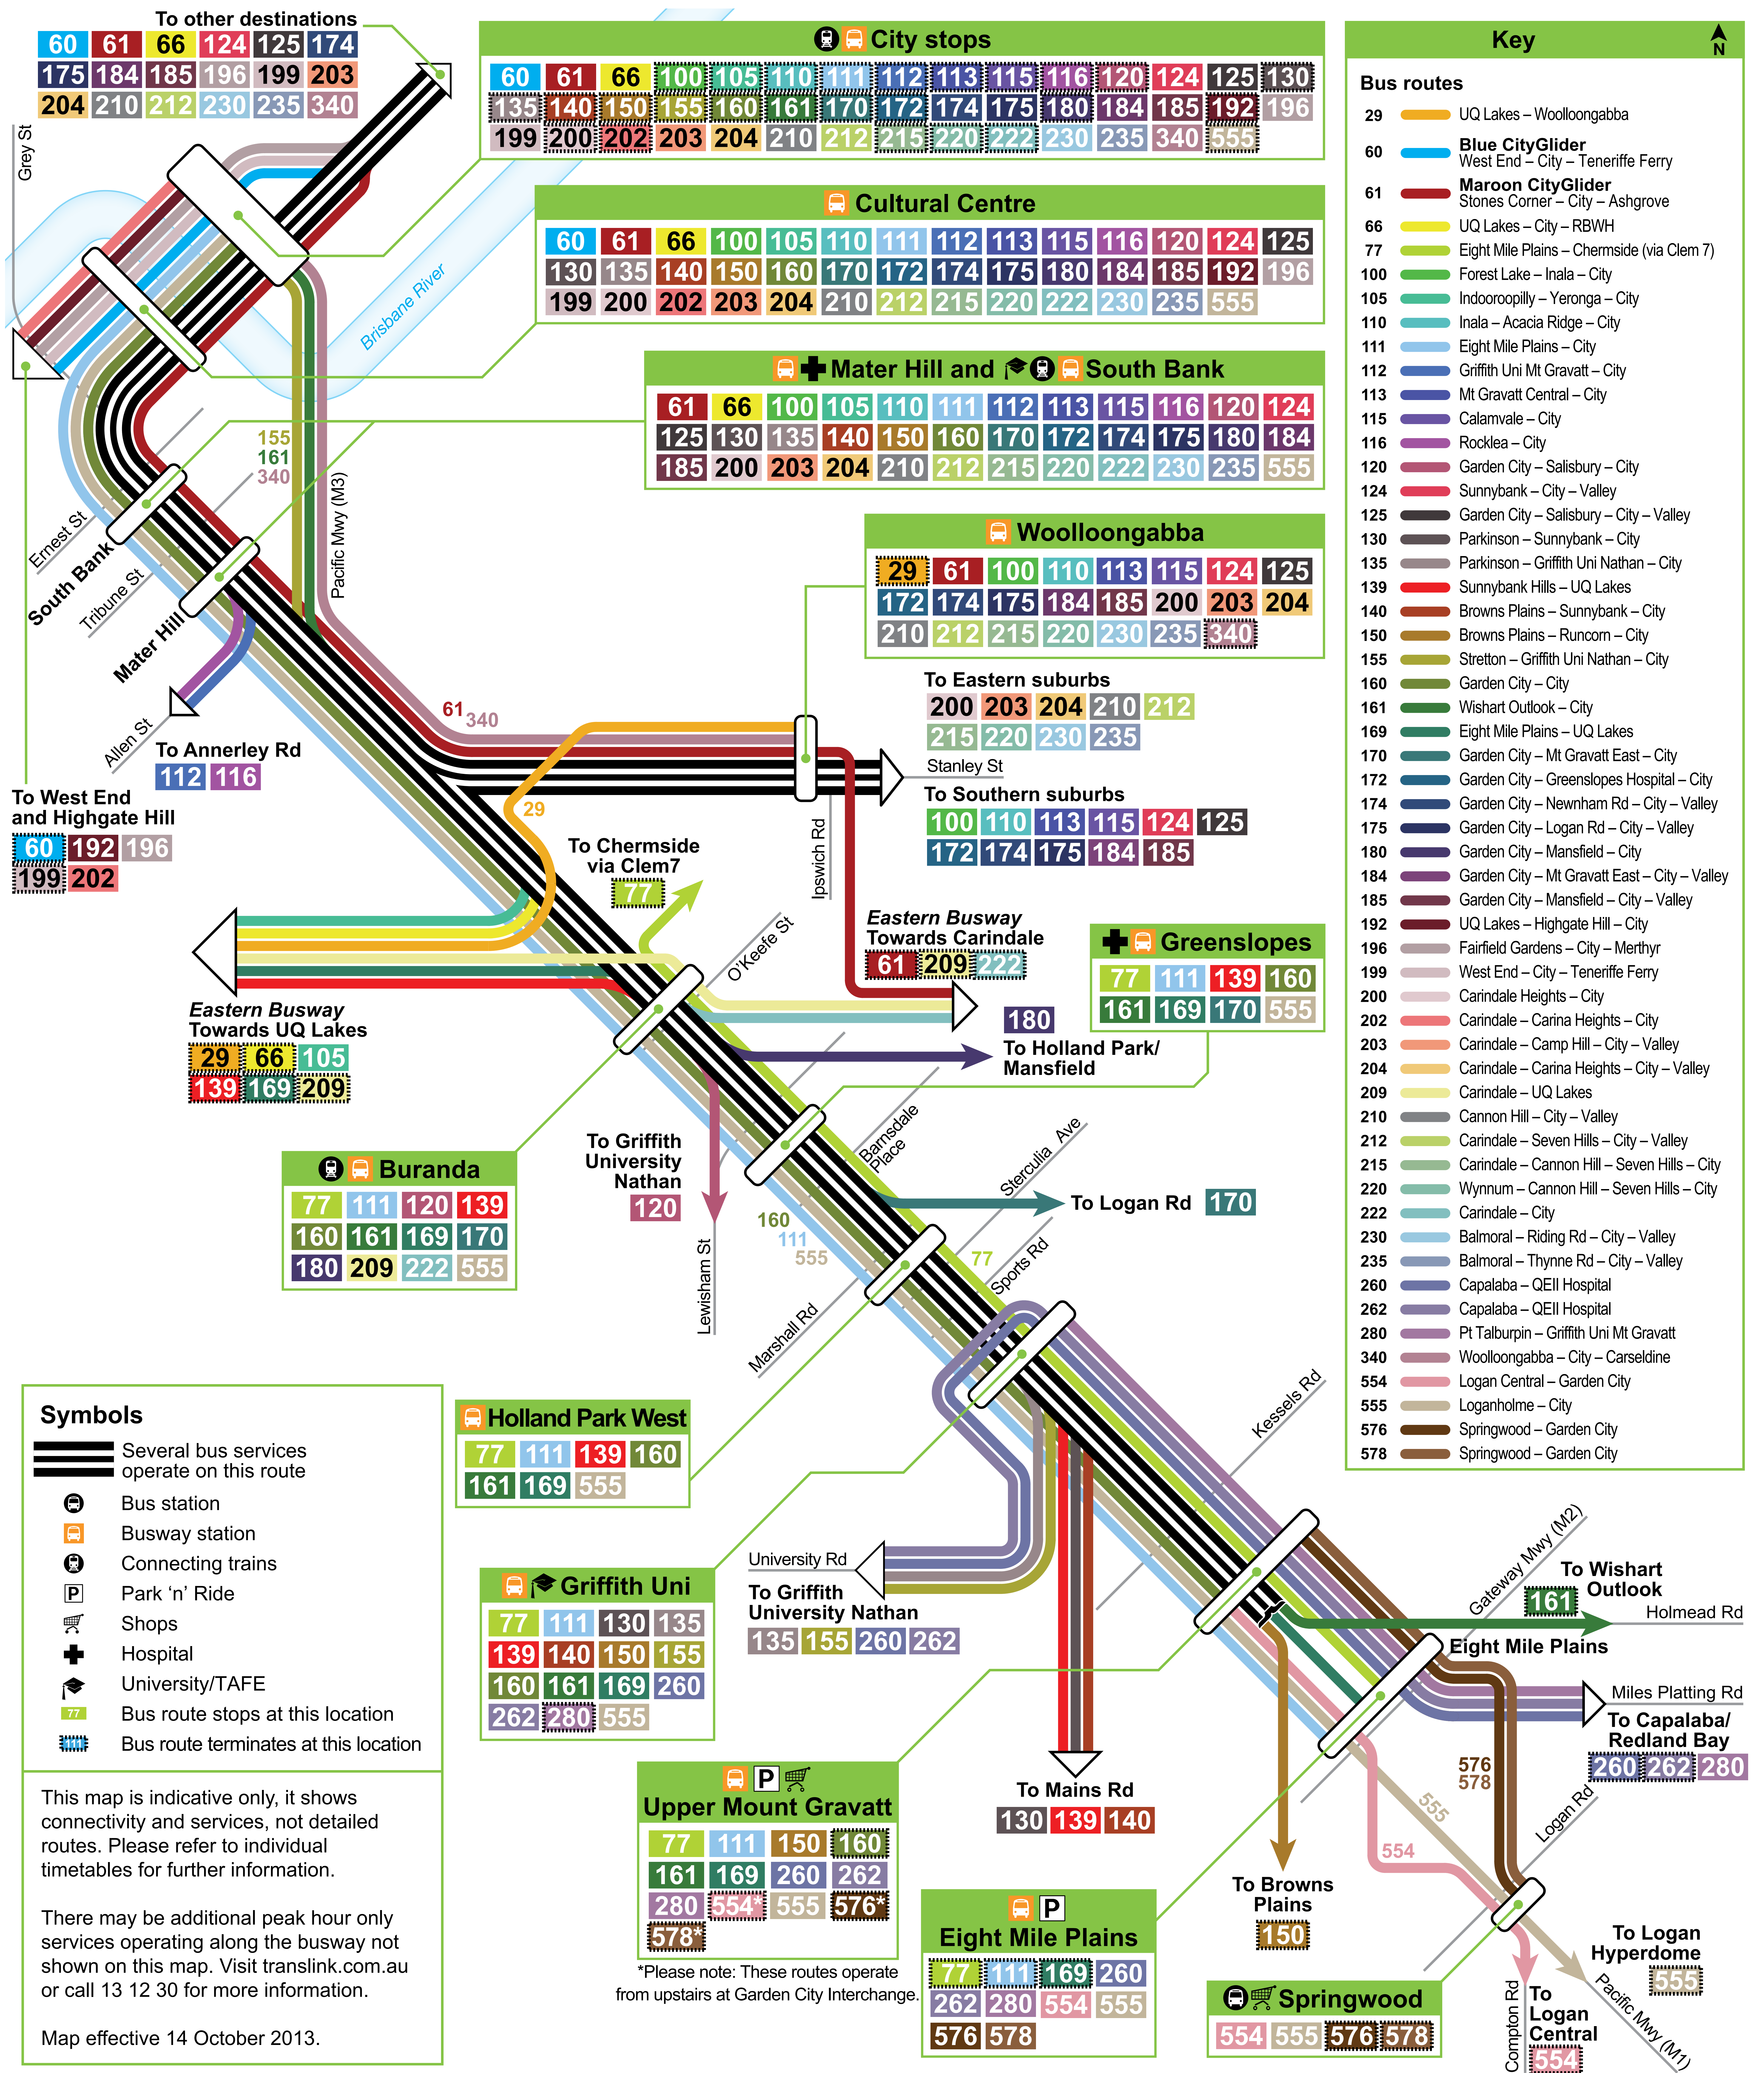

South Eastern Busway network map

Effective January 2017

Download the MyTransLink app, Visit translink.com.au or call 13 12 30