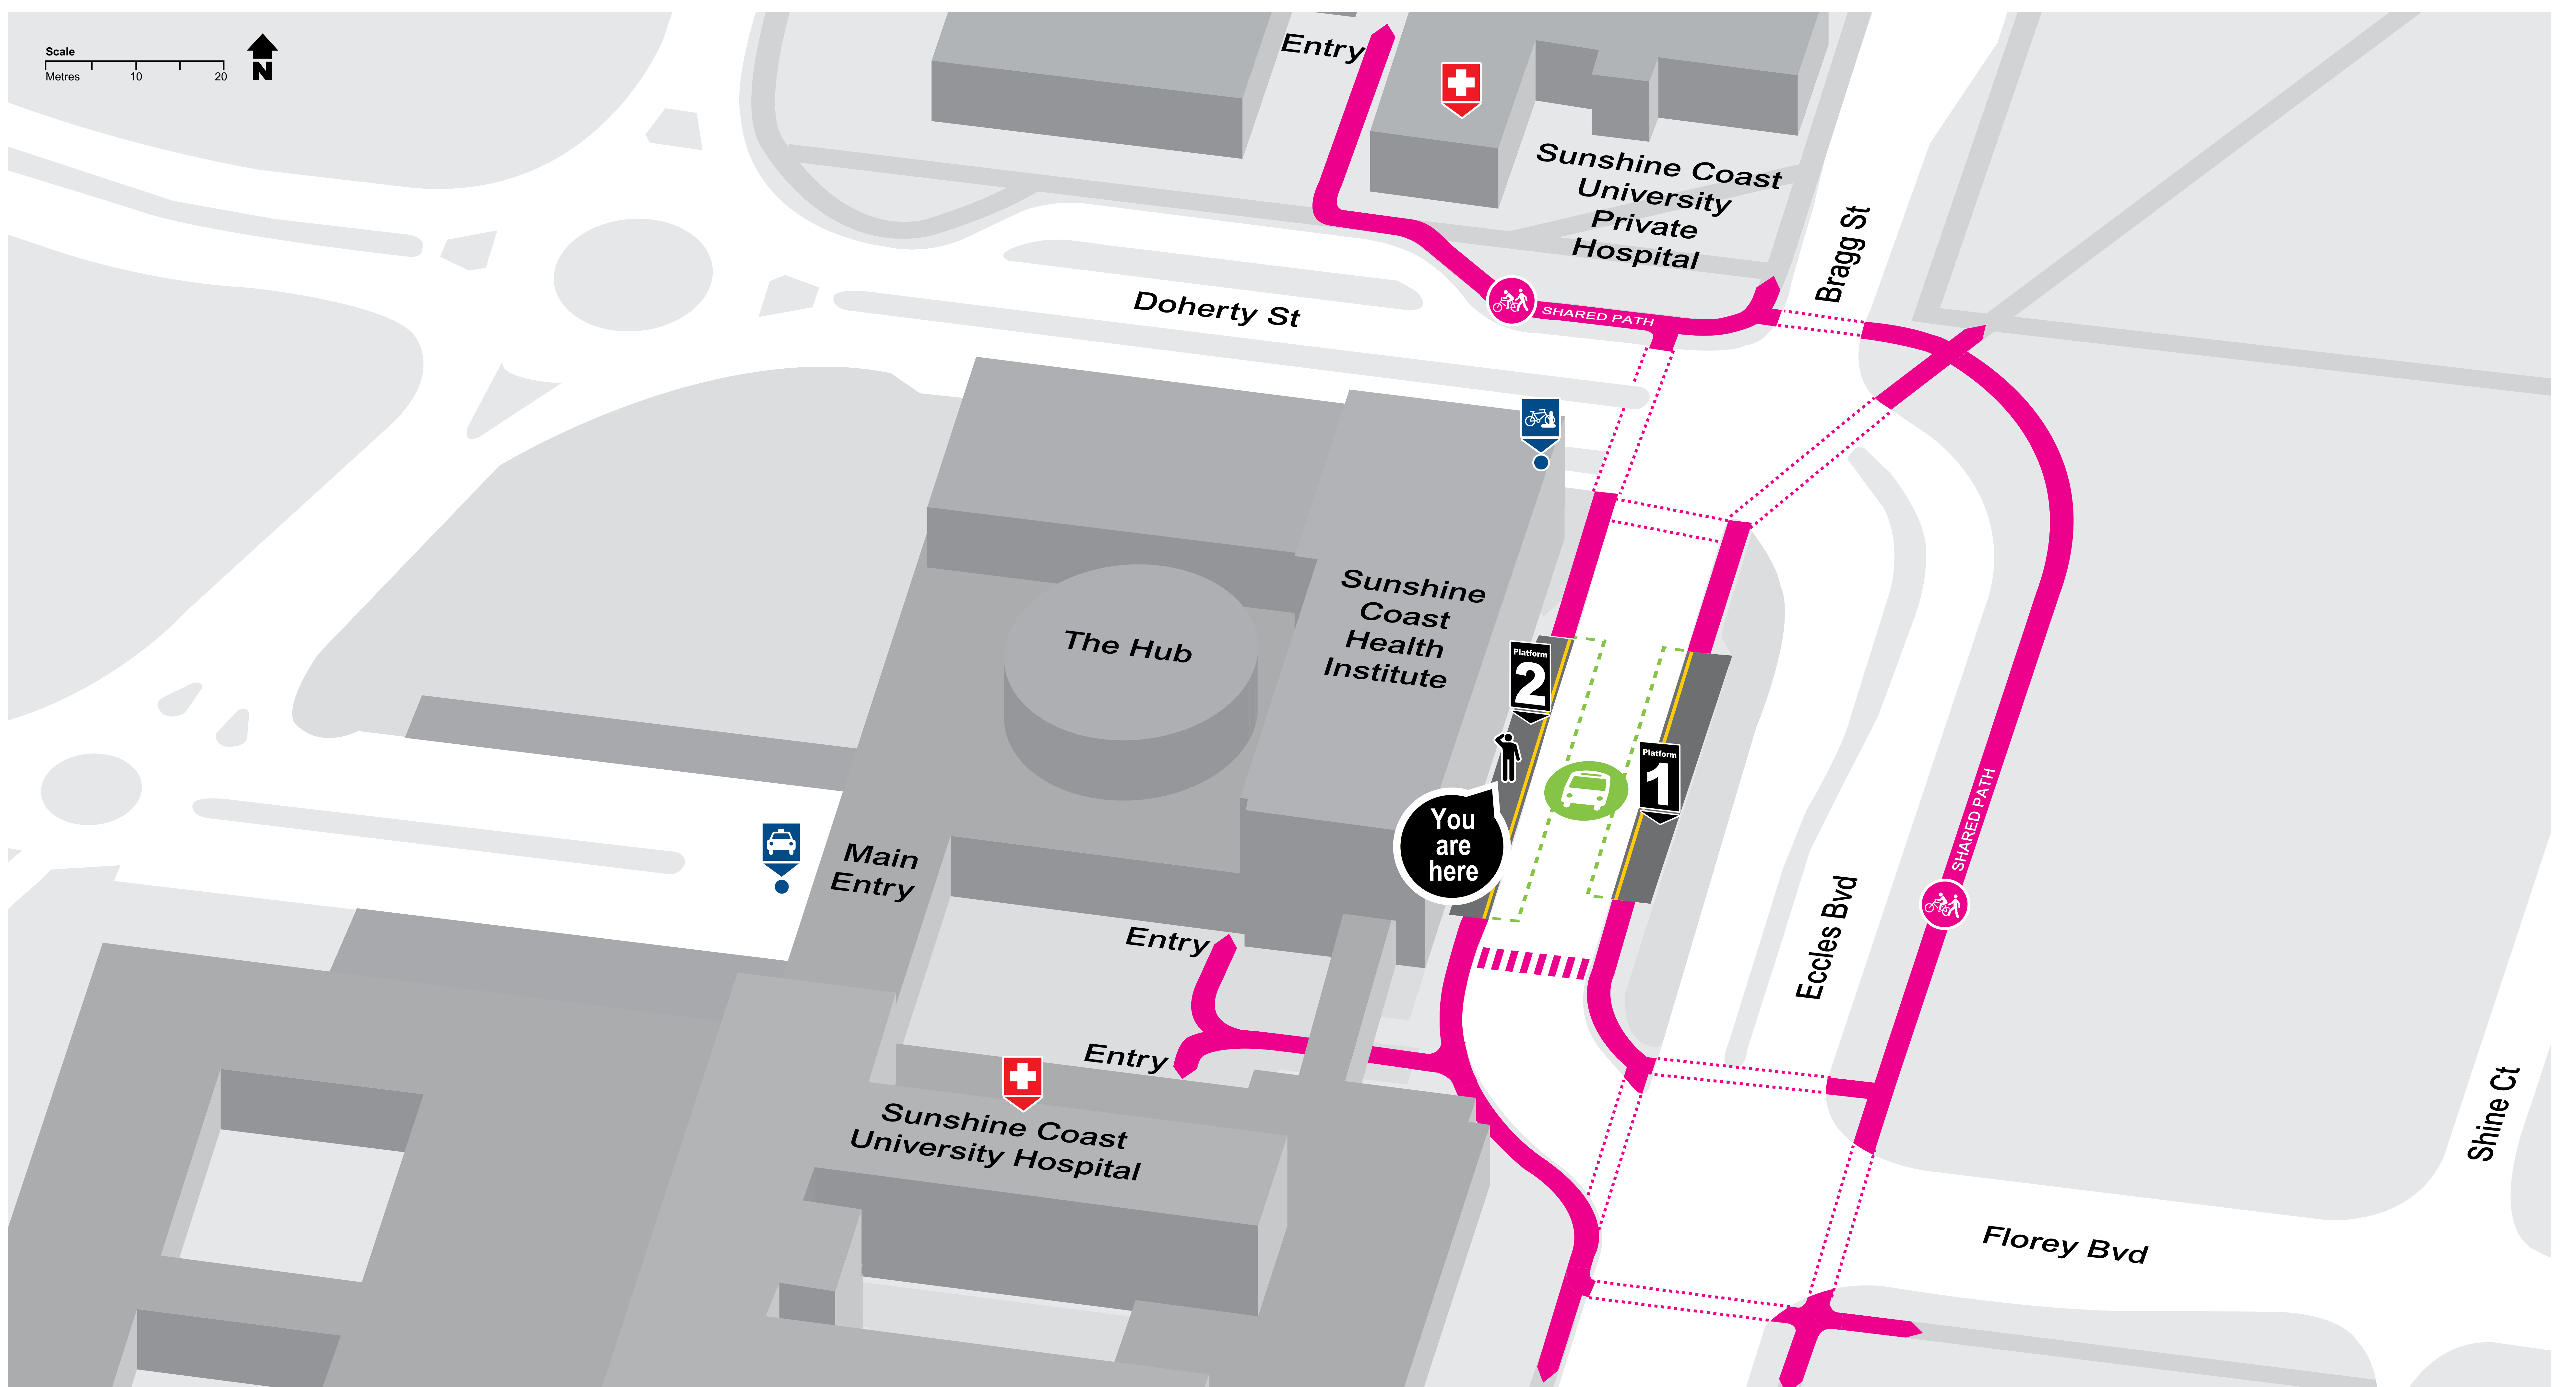

SCUH station locality map

Effective 23 January 2017

Download **MyTranslink** app, visit translink.com.au or call 13 12 30