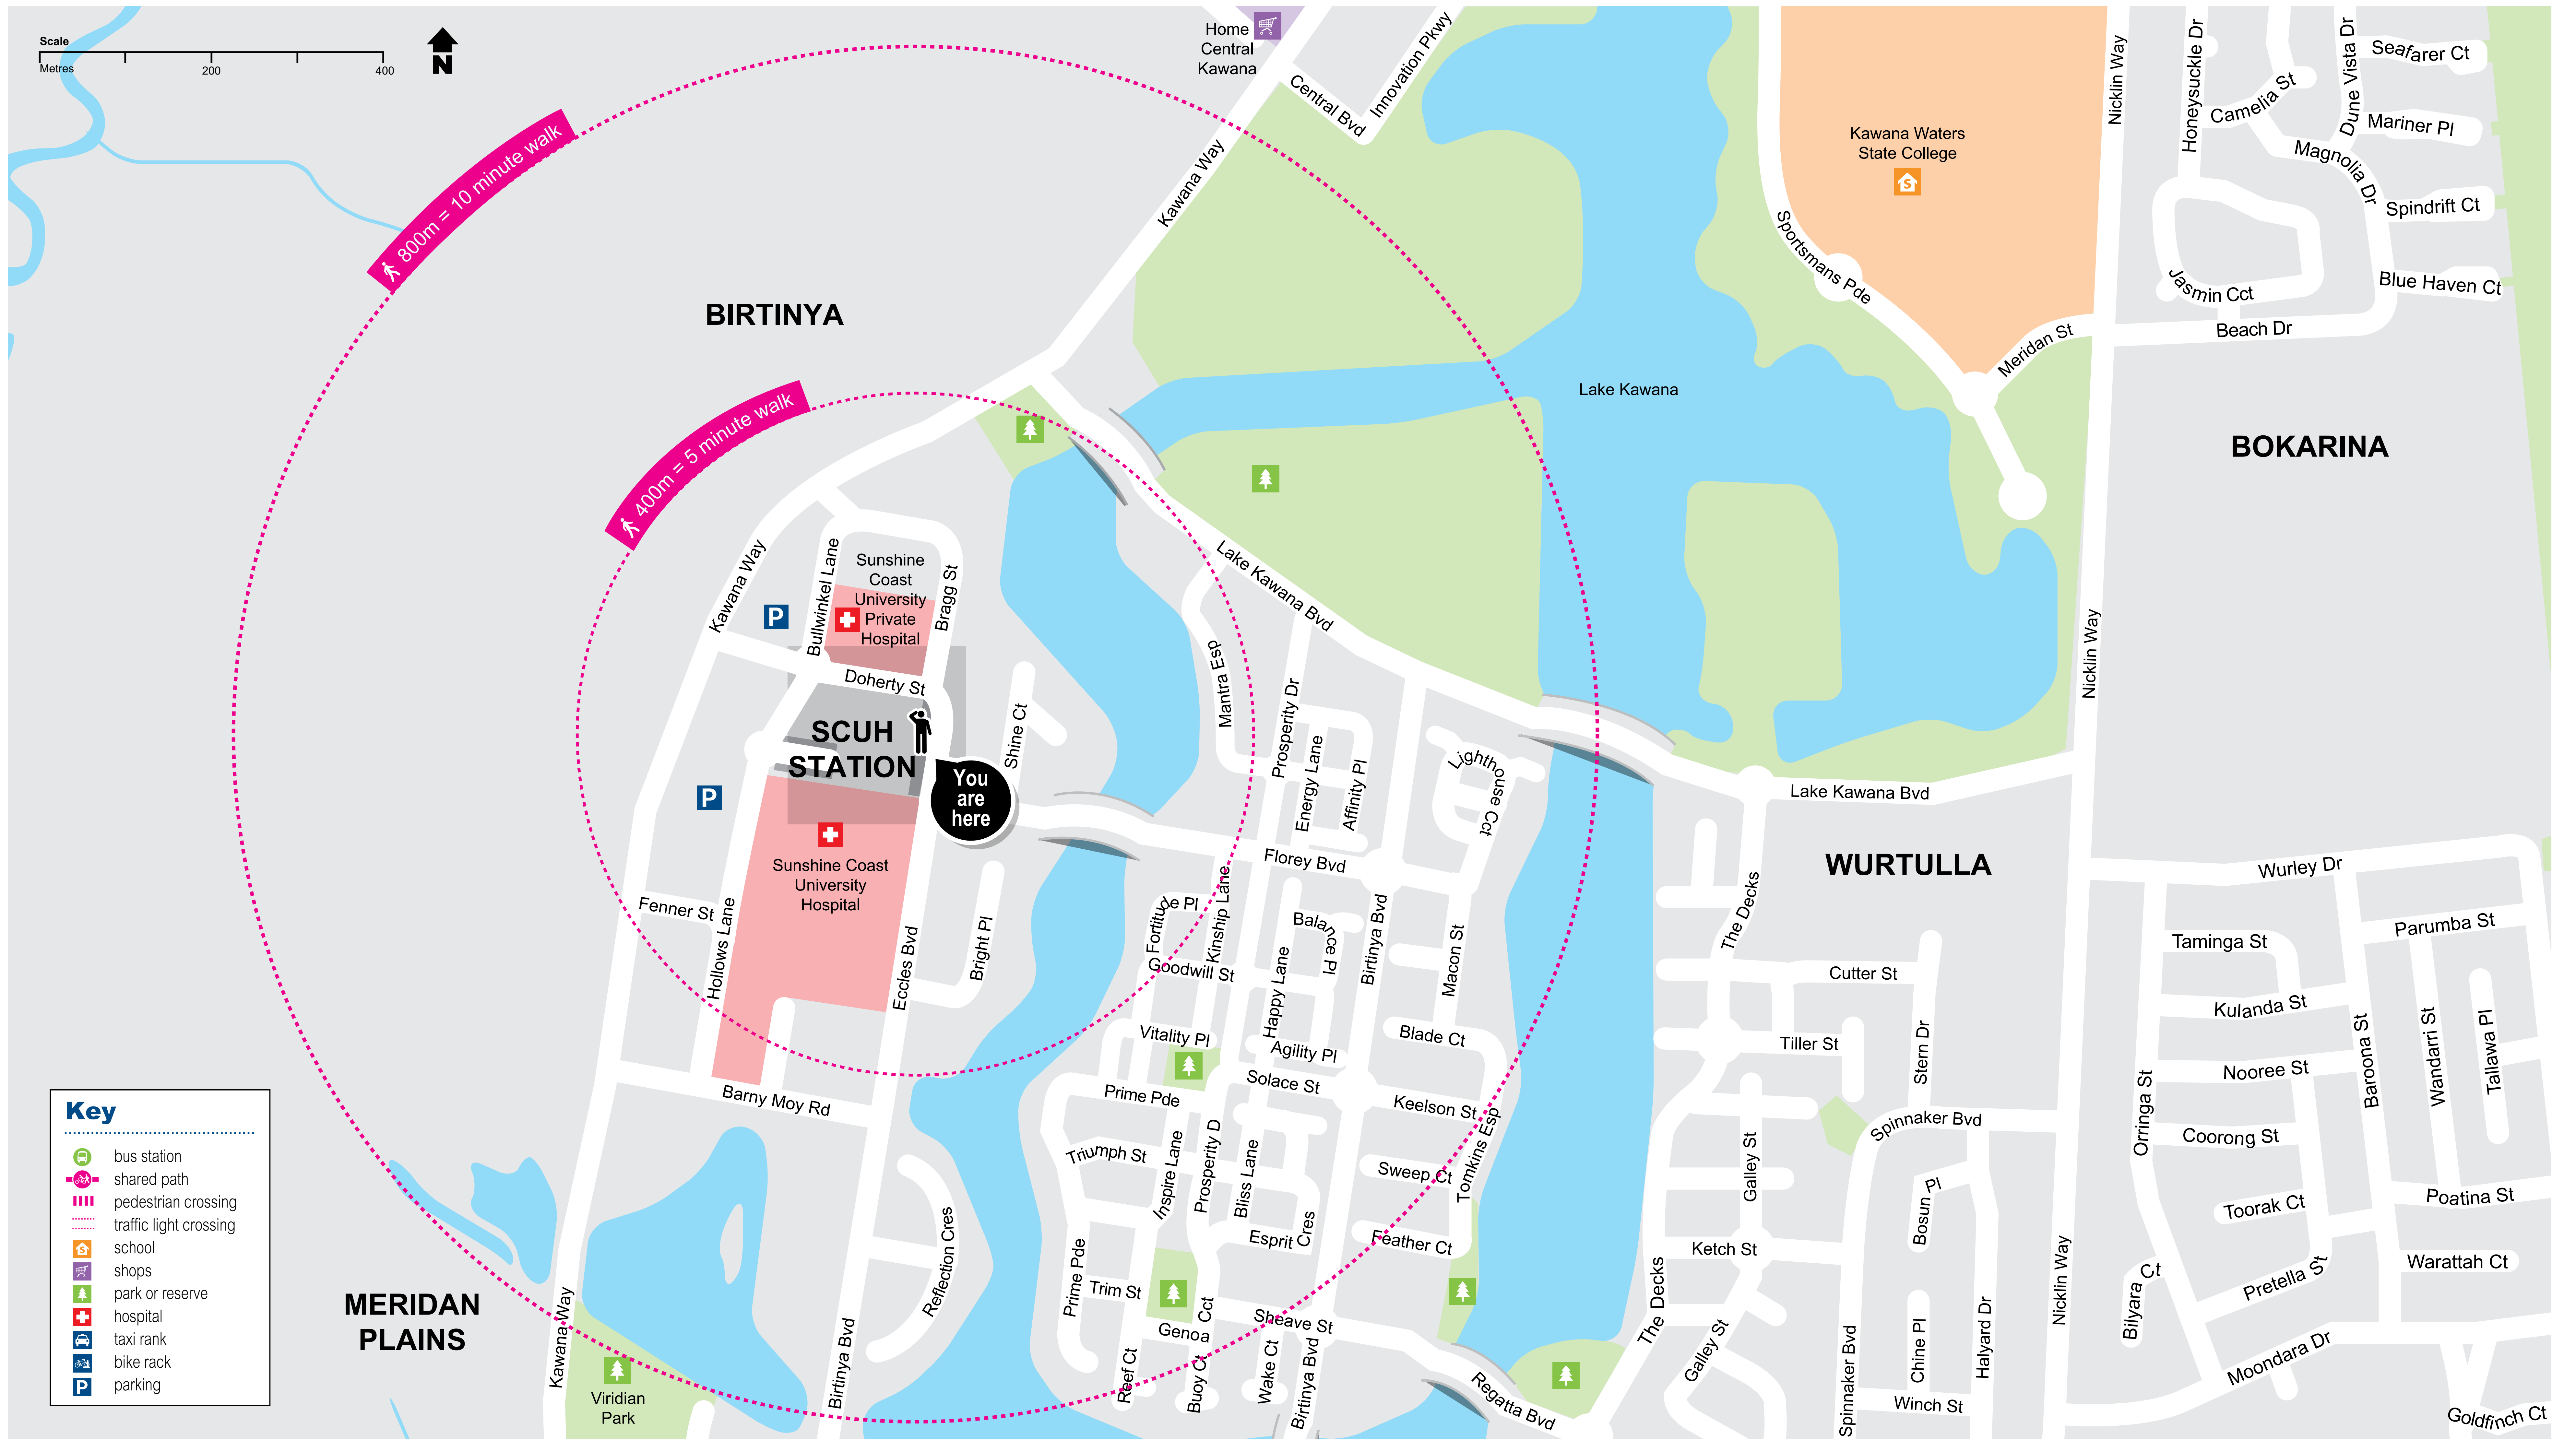

SCUH station locality map

Effective 23 January 2017

Download **MyTranslink** app, visit translink.com.au or call 13 12 30