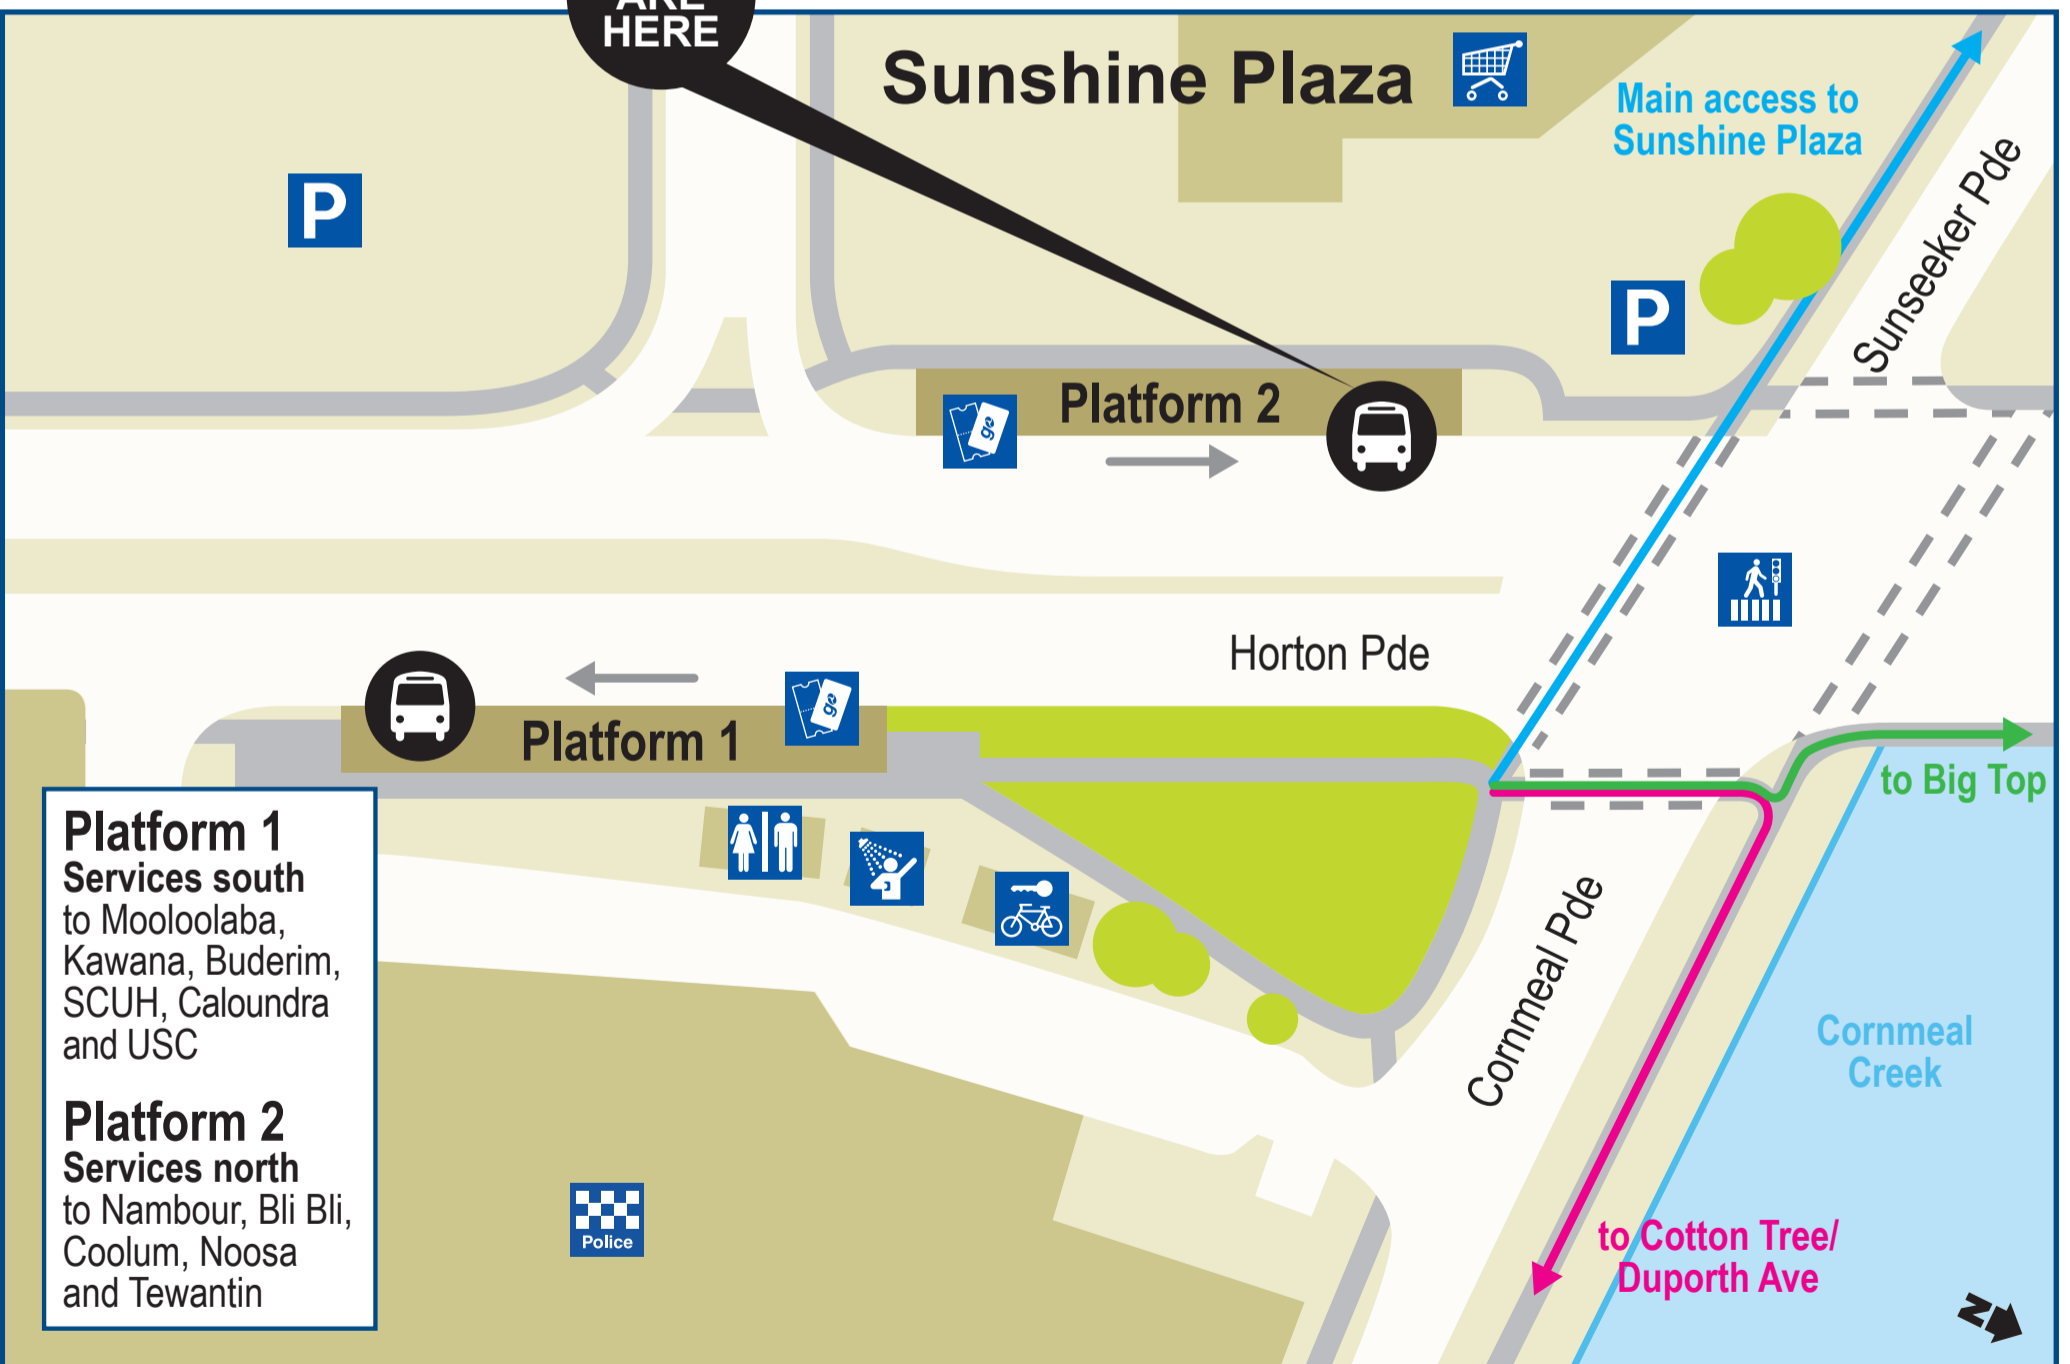

Maroochydore station locality map

Effective 23 January 2017

YOU ARE HERE

Download the **MyTransLink** app, visit translink.com.au or call 13 12 30

Maroochydore station locality map

Effective 23 January 2017

YOU ARE HERE

Platform 1
 Services south to Mooloolaba, Kawana, Buderim, SCUH, Caloundra and USC

Platform 2
 Services north to Nambour, Bli Bli, Coolum, Noosa and Tewantin

Download the **MyTransLink** app, visit translink.com.au or call 13 12 30