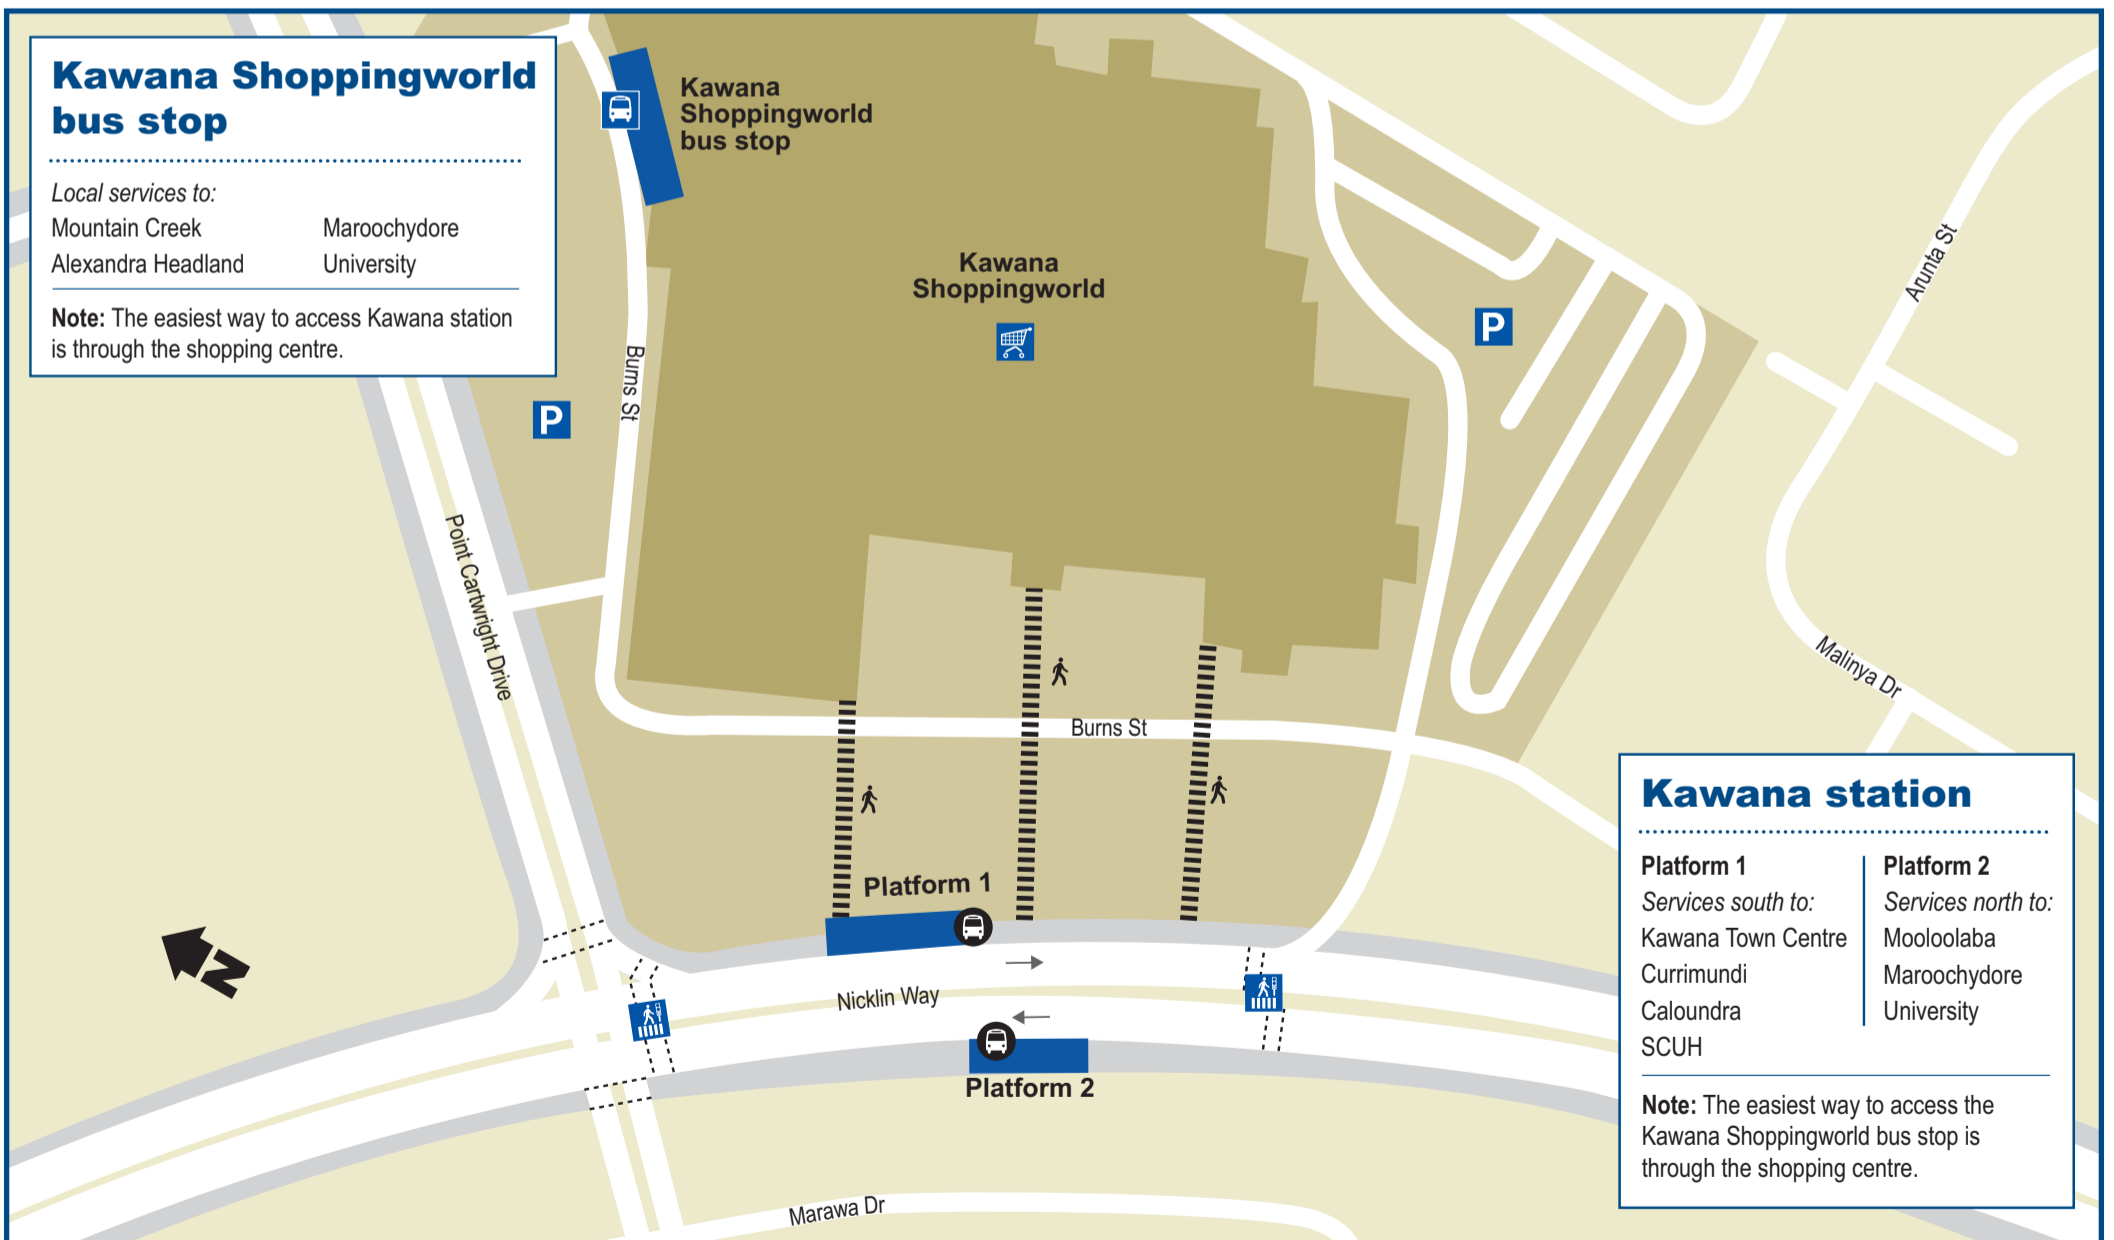

# Kawana station locality map

Effective 23 January 2017

Download the **MyTransLink** app, visit [translink.com.au](http://translink.com.au) or call 13 12 30