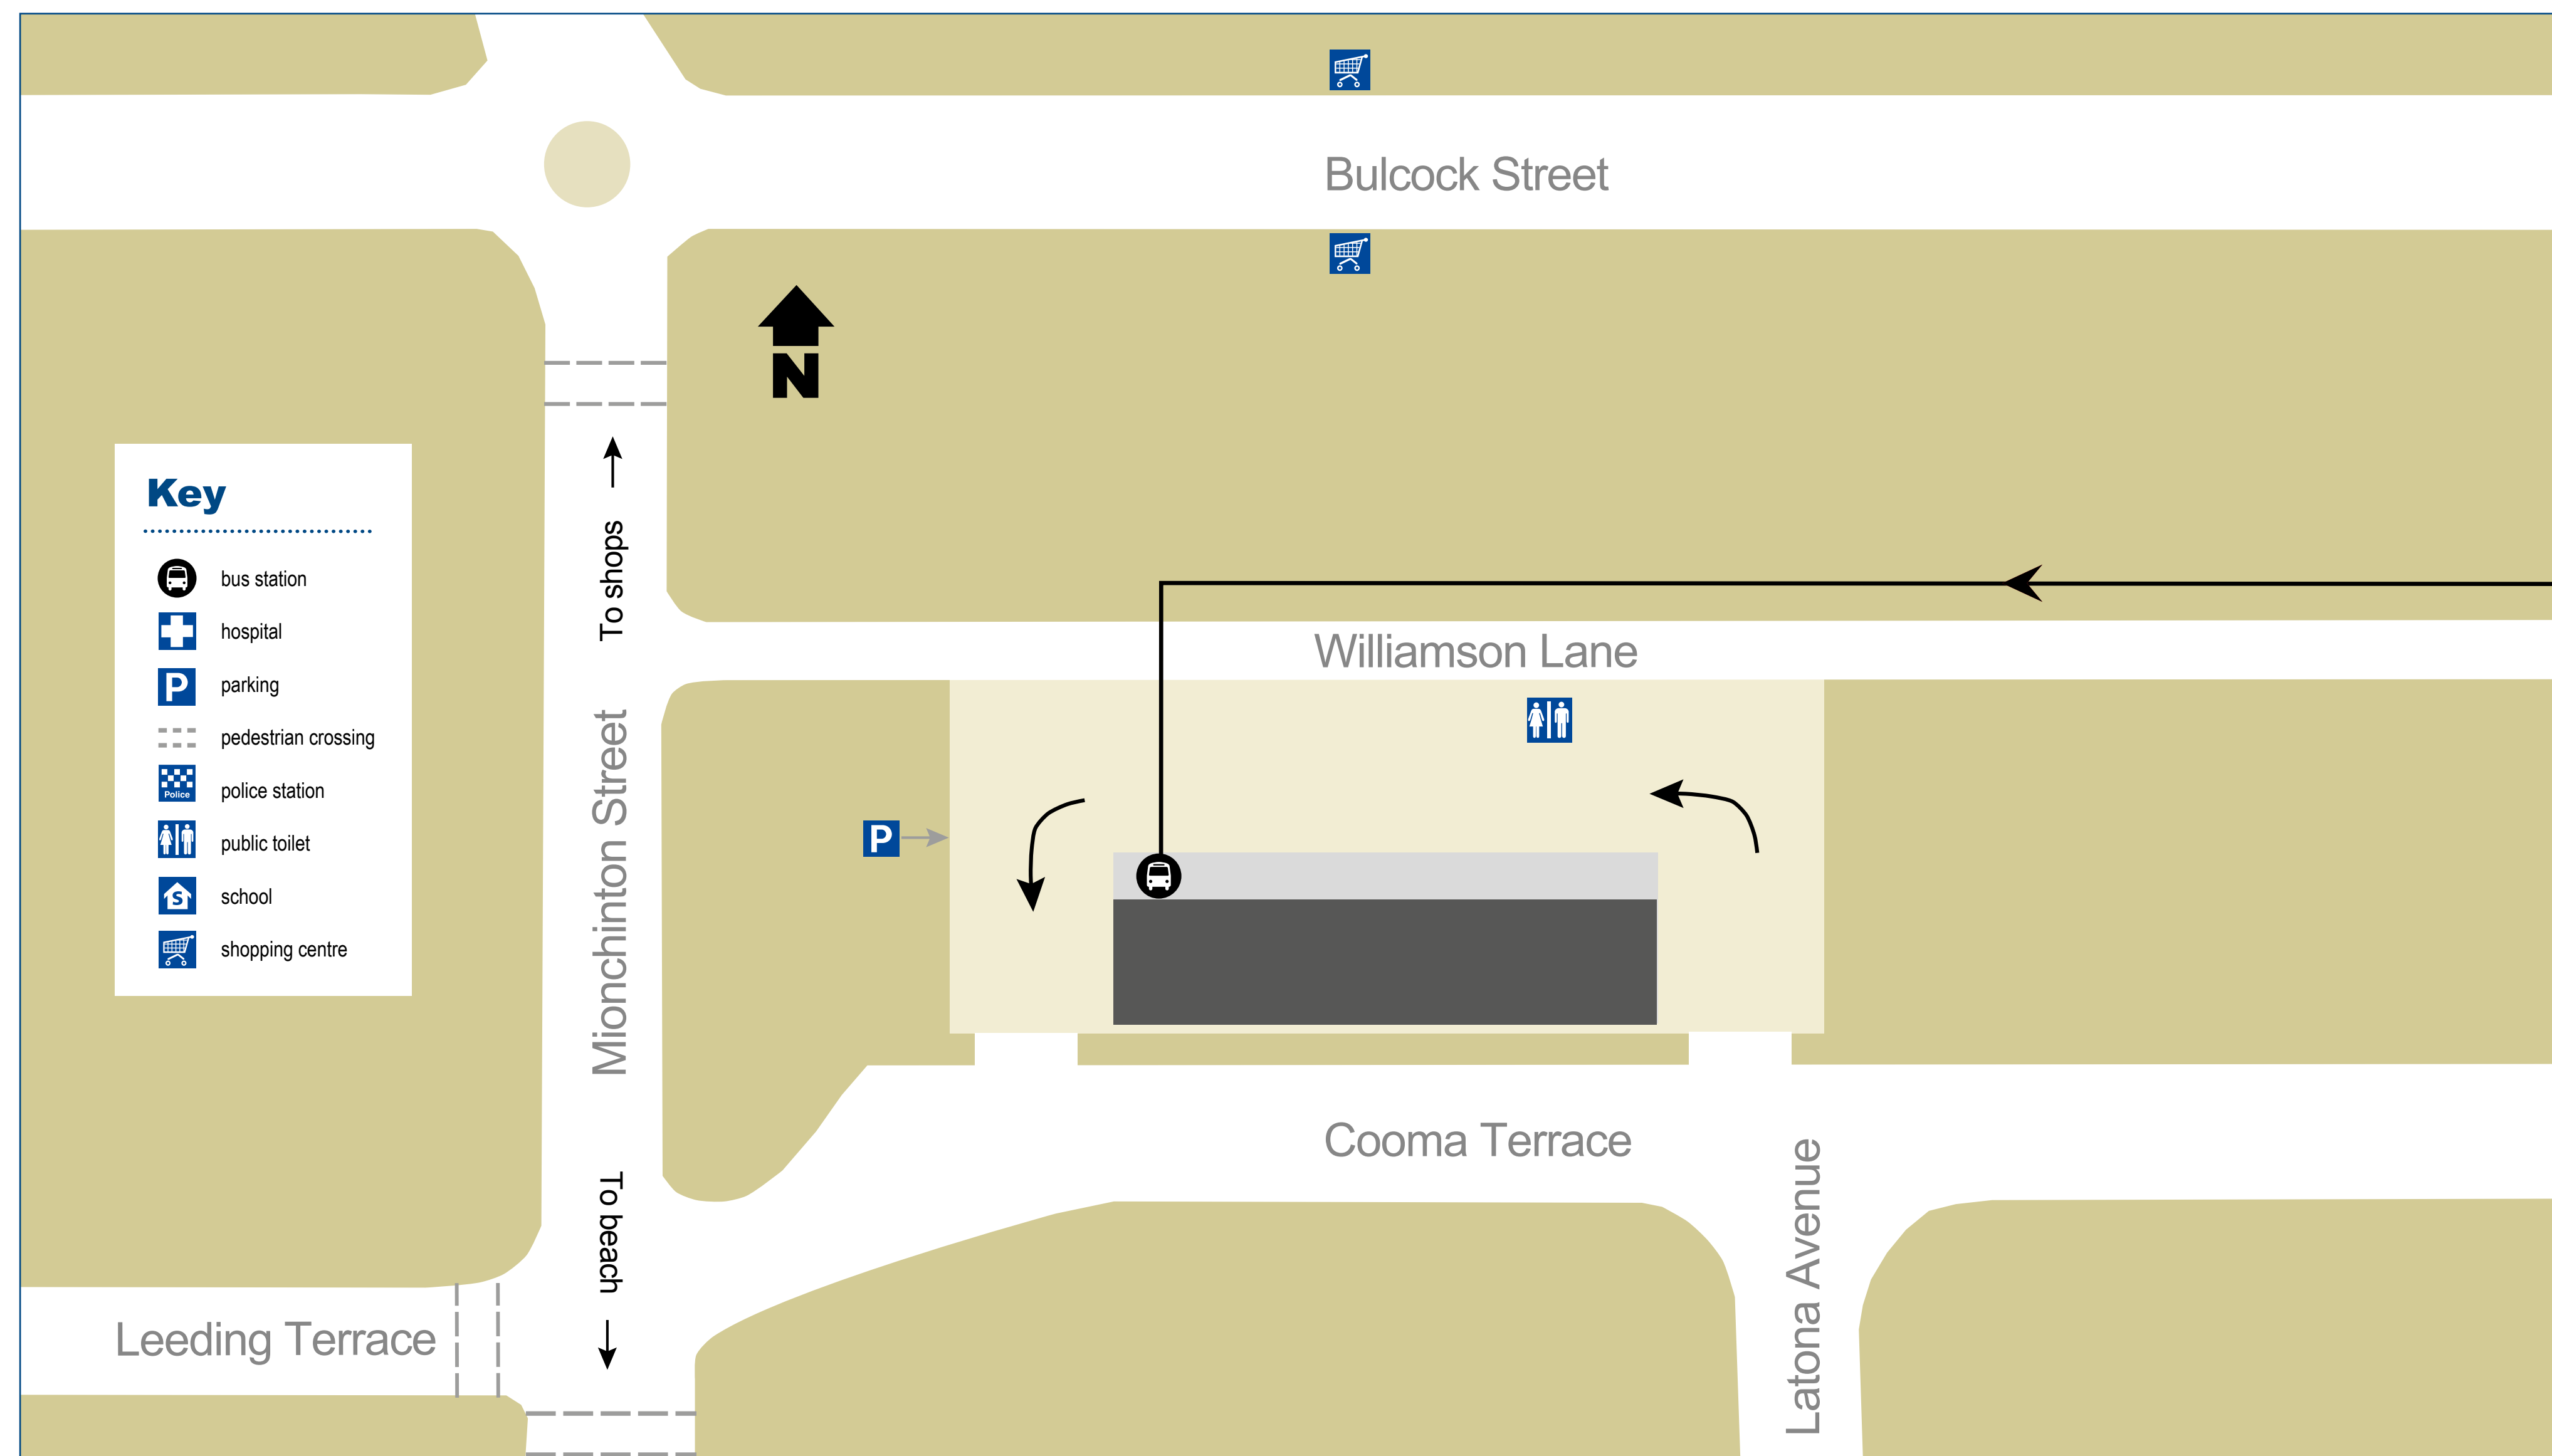

Caloundra locality and station map

Sunshine Coast network map

Effective 23 January 2017

Download the **MyTransLink** app, visit translink.com.au or call 13 12 30