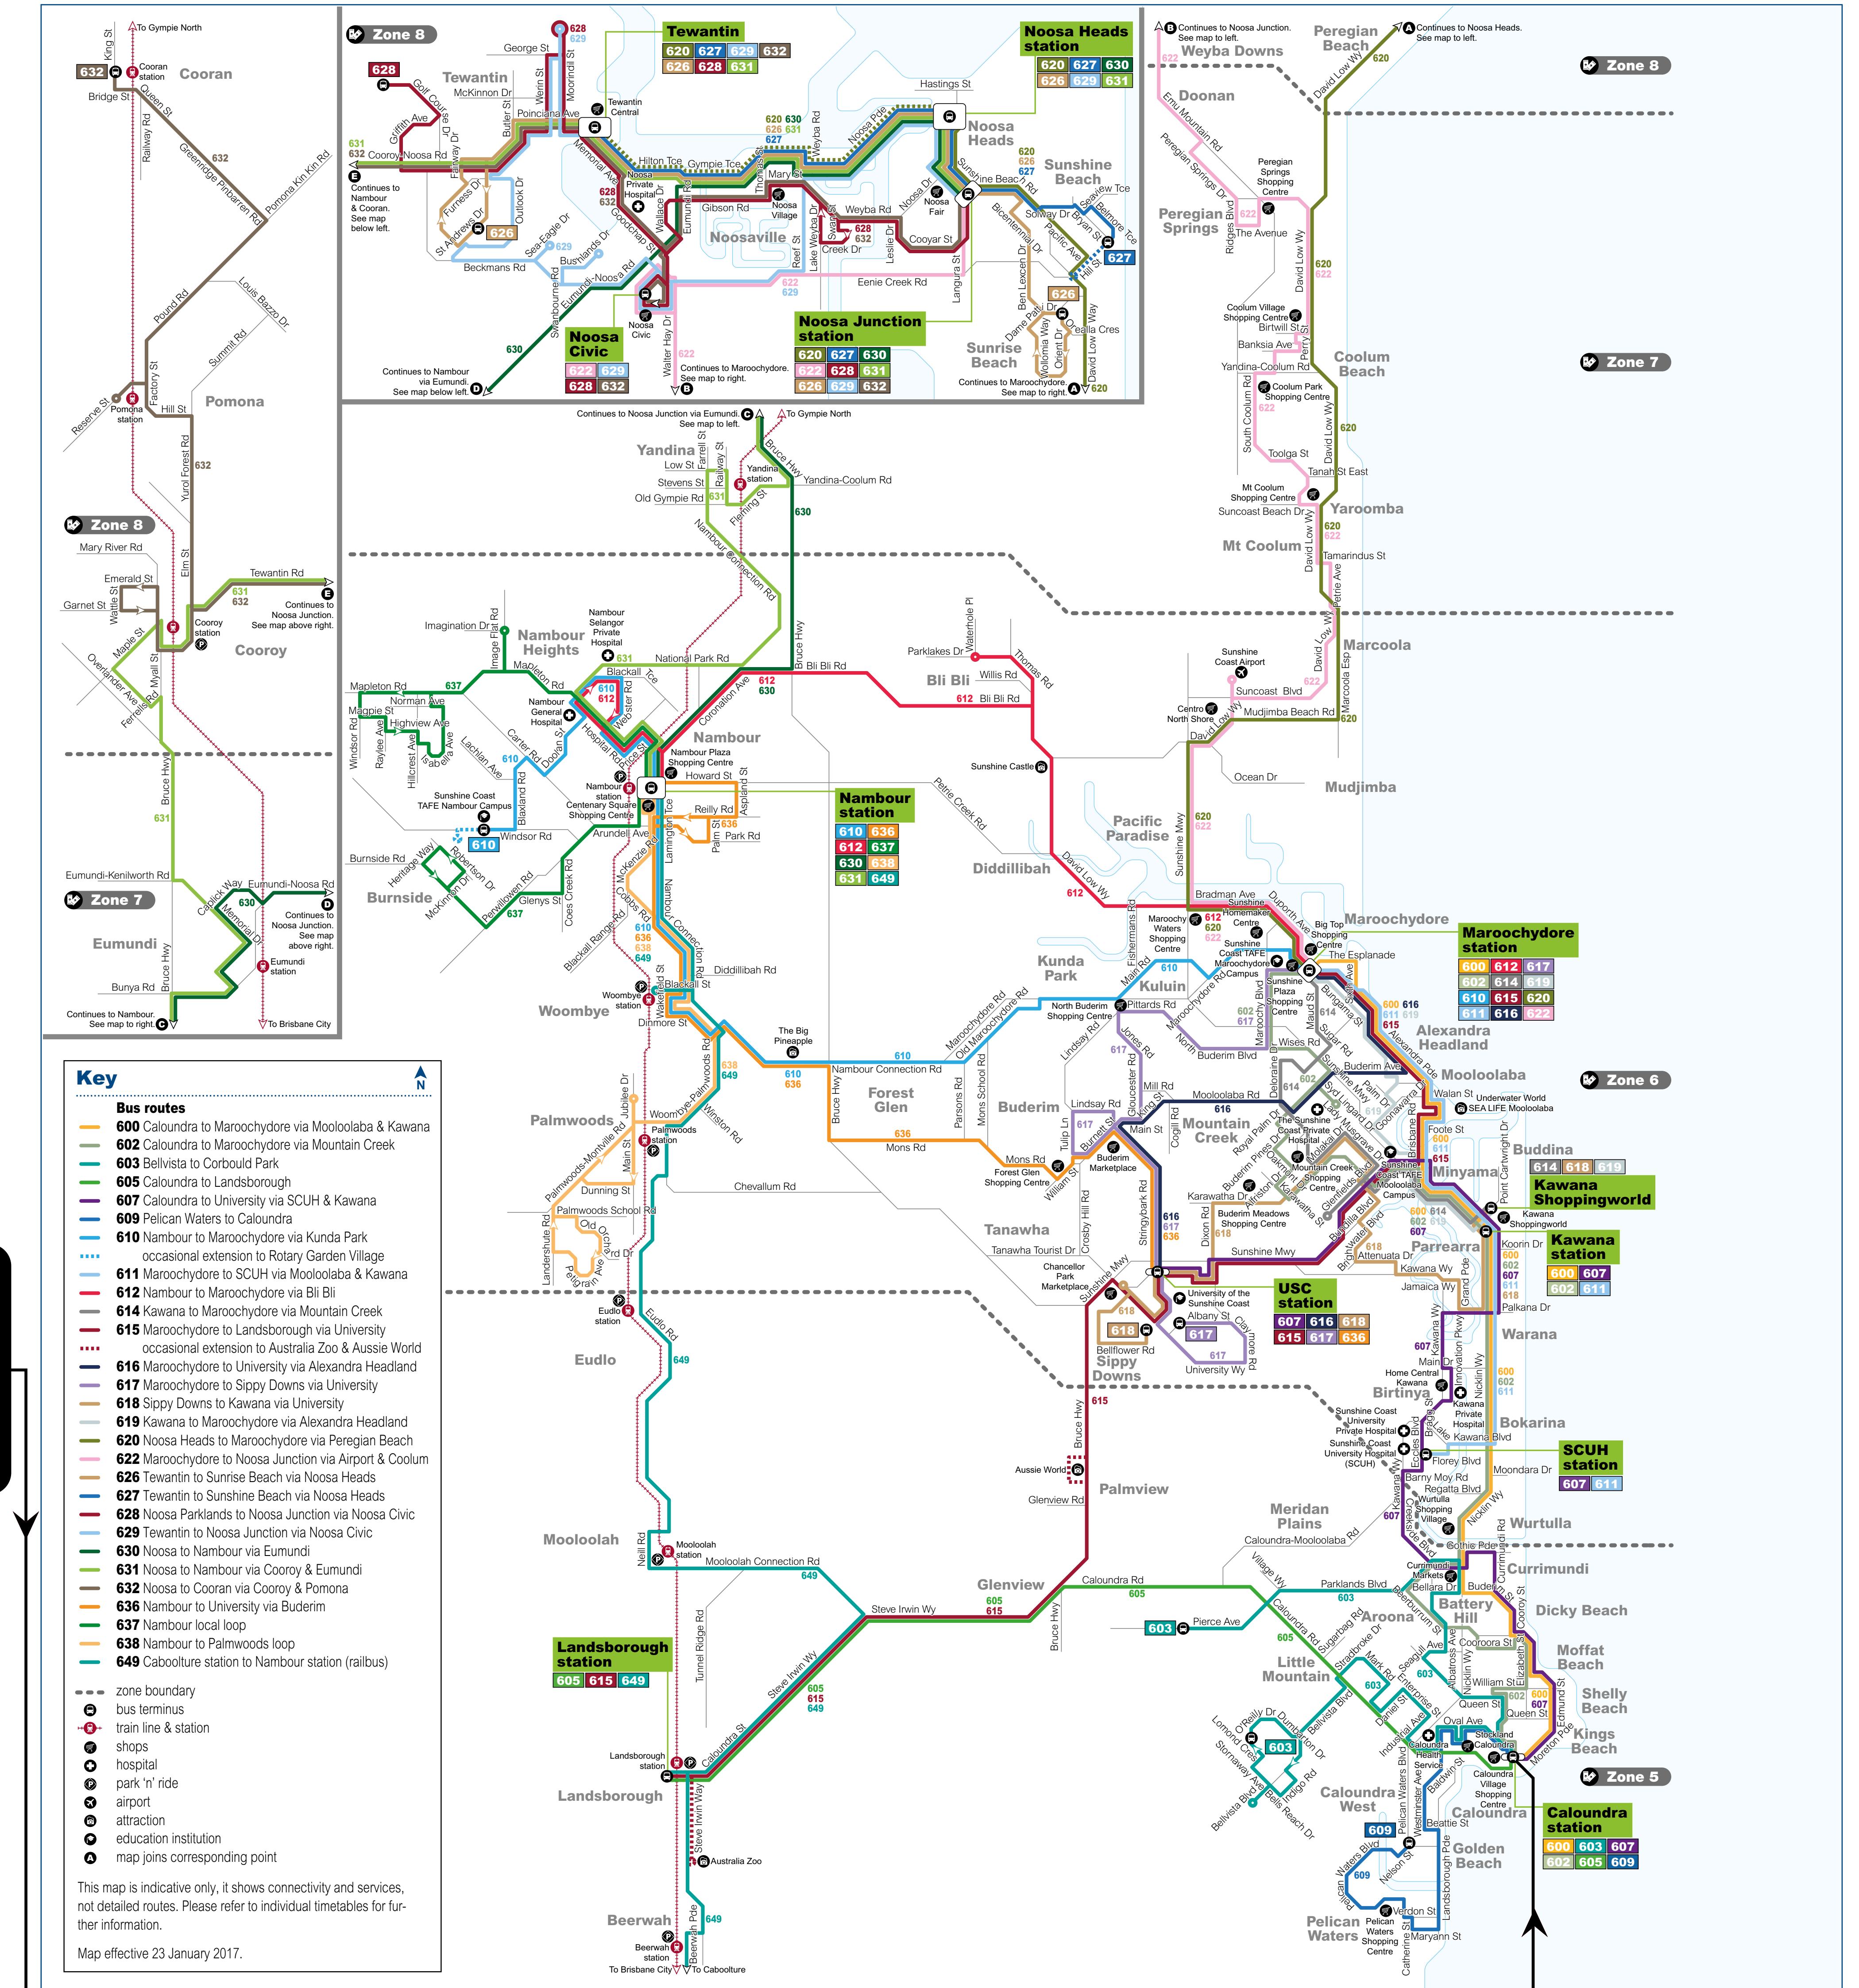

Caloundra locality and station map

Sunshine Coast network map

Effective 23 January 2017

Download the **MyTransLink** app, visit translink.com.au or call 13 12 30