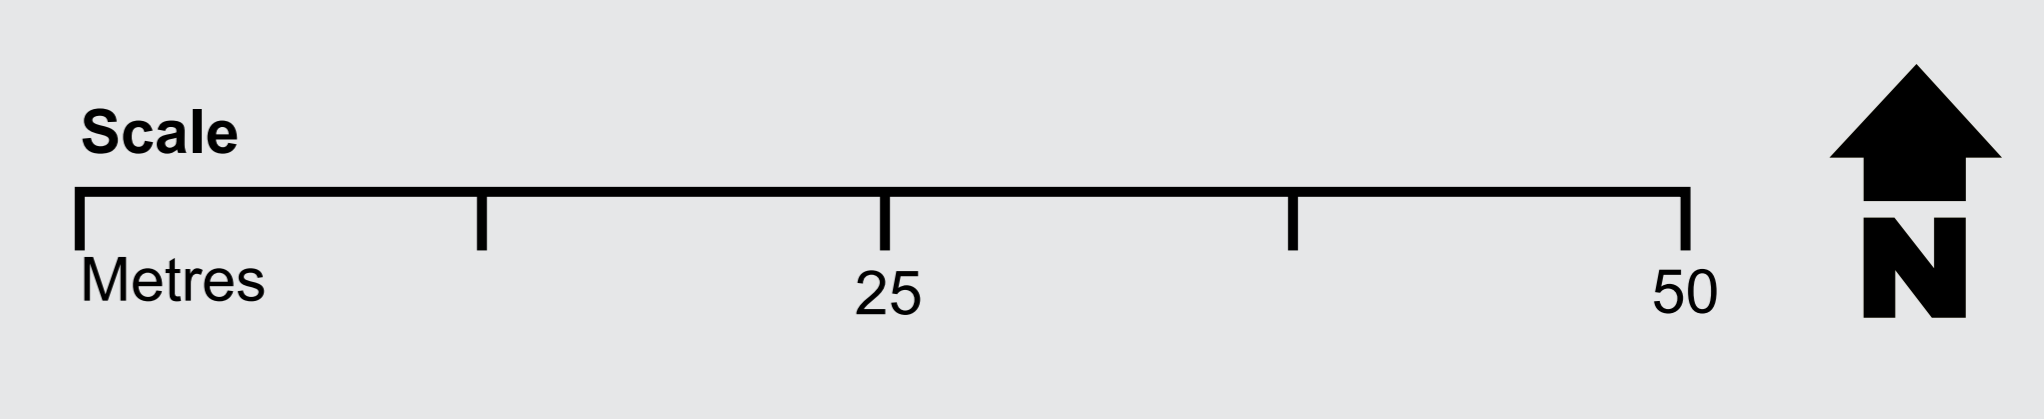

Key

- bus stop
- traffic light crossing
- fare machine
- bike rack
- stairs
- escalator
- lift
- female toilets
- male toilets
- baby change room

i Bus routes using this station have been grouped together by common destination. This means passengers have a choice of multiple routes to reach their destination, all leaving from one or more adjacent stops.

Major Bus Destinations						
to	route	stop	to	route	stop	
Cultural Centre	61	2D	QUT Kelvin Grove	66	1E	
	66	2E		330	1D	
	111	2F		333	1D	
	222	2E		Roma St	61	1C
	330	2A			66	1E
	333	2A			111	1F
	345	2A			222	1E
	Herston and RBWH	385		2A	330	1D
444		2A	333	1D		
66		1E	345	1F		
330		1D	385	1C		
Mater Hill	333	1D	P443	1A		
	61	2D	444	1A		
	66	2E	South Bank	61	2D	
111	2F	66		2E		
222	2E	111		2F		
Normanby	66	1E	222	2E		
	330	1D				
	333	1D				
	345	1F				

King George Square Station bus routes		
route	to	stop
61	Ashgrove	1C
61	Stones Corner and Langlands Park	2D
66	QUT Kelvin Grove and RBWH	1E
66	Uni of Queensland	2E
111	Roma St	1F
111	Eight Mile Plains	2F
222	Roma St	1E
222	Carindale	2E
330	Bracken Ridge	1D
330	Cultural Centre	2A
333	Chermside	1D
333	Cultural Centre	2A
345	Aspley	1F
345	Cultural Centre	2A
385	The Gap	1C
385	Cultural Centre	2A
P443	Moggill	1A
444	Moggill	1A
444	Cultural Centre and GOMA	2A

i Route 340 travelling to Woolloongabba will now stop at Ann Street, Stop 11.