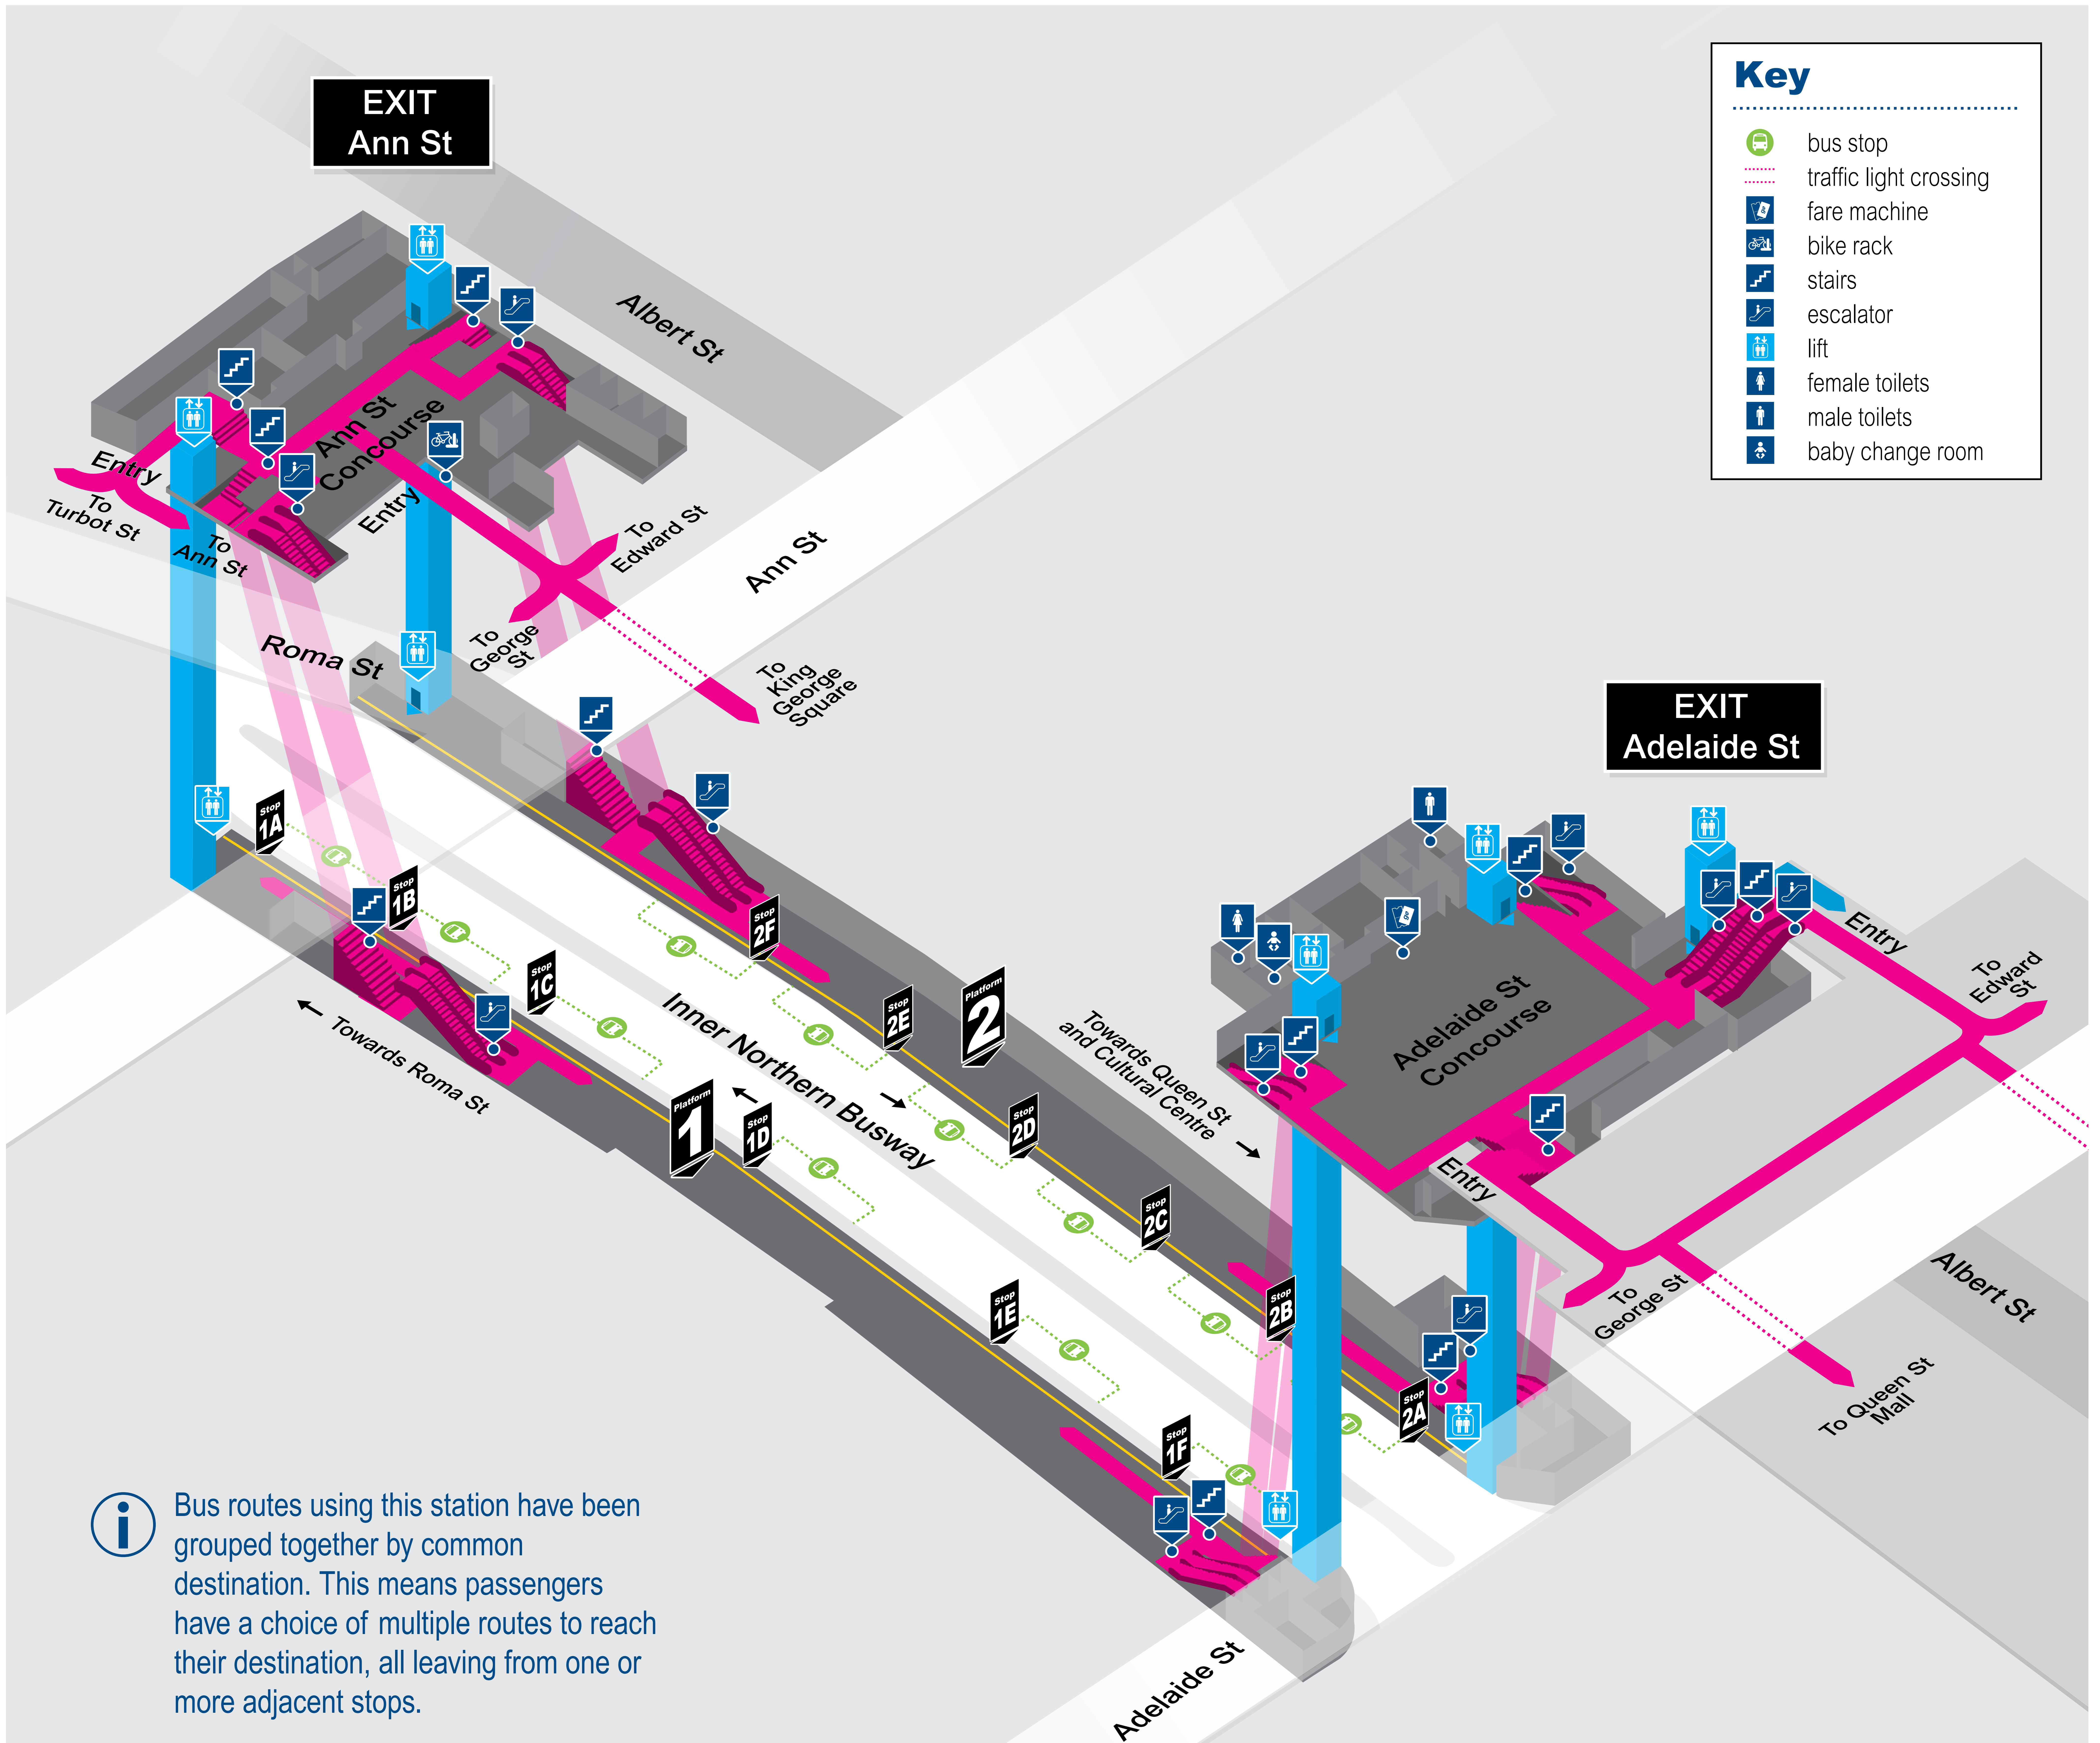

King George Square station map

Effective 12 December 2016

Key

- bus stop
- traffic light crossing
- fare machine
- bike rack
- stairs
- escalator
- lift
- female toilets
- male toilets
- baby change room

i Bus routes using this station have been grouped together by common destination. This means passengers have a choice of multiple routes to reach their destination, all leaving from one or more adjacent stops.

| Major Bus Destinations | | | | | | |
|------------------------|------------------|------|------------------|---------|------|----|
| to | route | stop | to | route | stop | |
| Cultural Centre | 61 | 2D | QUT Kelvin Grove | 66 | 1E | |
| | 66 | 2E | | 330 | 1D | |
| | 111 | 2F | | 333 | 1D | |
| | 222 | 2E | | Roma St | 61 | 1C |
| | 330 | 2A | | | 66 | 1E |
| | 333 | 2A | | | 111 | 1F |
| | 345 | 2A | | | 222 | 1E |
| | Herston and RBWH | 385 | | 2A | 330 | 1D |
| 444 | | 2A | 333 | 1D | | |
| 66 | | 1E | 345 | 1F | | |
| 330 | | 1D | 385 | 1C | | |
| Mater Hill | 333 | 1D | P443 | 1A | | |
| | 61 | 2D | 444 | 1A | | |
| | 66 | 2E | South Bank | 61 | 2D | |
| 111 | 2F | 66 | | 2E | | |
| 222 | 2E | 111 | | 2F | | |
| Normanby | 66 | 1E | 222 | 2E | | |
| | 330 | 1D | | | | |
| | 333 | 1D | | | | |
| | 345 | 1F | | | | |

| King George Square Station bus routes | | |
|---------------------------------------|----------------------------------|------|
| route | to | stop |
| 61 | Ashgrove | 1C |
| 61 | Stones Corner and Langlands Park | 2D |
| 66 | QUT Kelvin Grove and RBWH | 1E |
| 66 | Uni of Queensland | 2E |
| 111 | Roma St | 1F |
| 111 | Eight Mile Plains | 2F |
| 222 | Roma St | 1E |
| 222 | Carindale | 2E |
| 330 | Bracken Ridge | 1D |
| 330 | Cultural Centre | 2A |
| 333 | Chermside | 1D |
| 333 | Cultural Centre | 2A |
| 345 | Aspley | 1F |
| 345 | Cultural Centre | 2A |
| 385 | The Gap | 1C |
| 385 | Cultural Centre | 2A |
| P443 | Moggill | 1A |
| 444 | Moggill | 1A |
| 444 | Cultural Centre and GOMA | 2A |