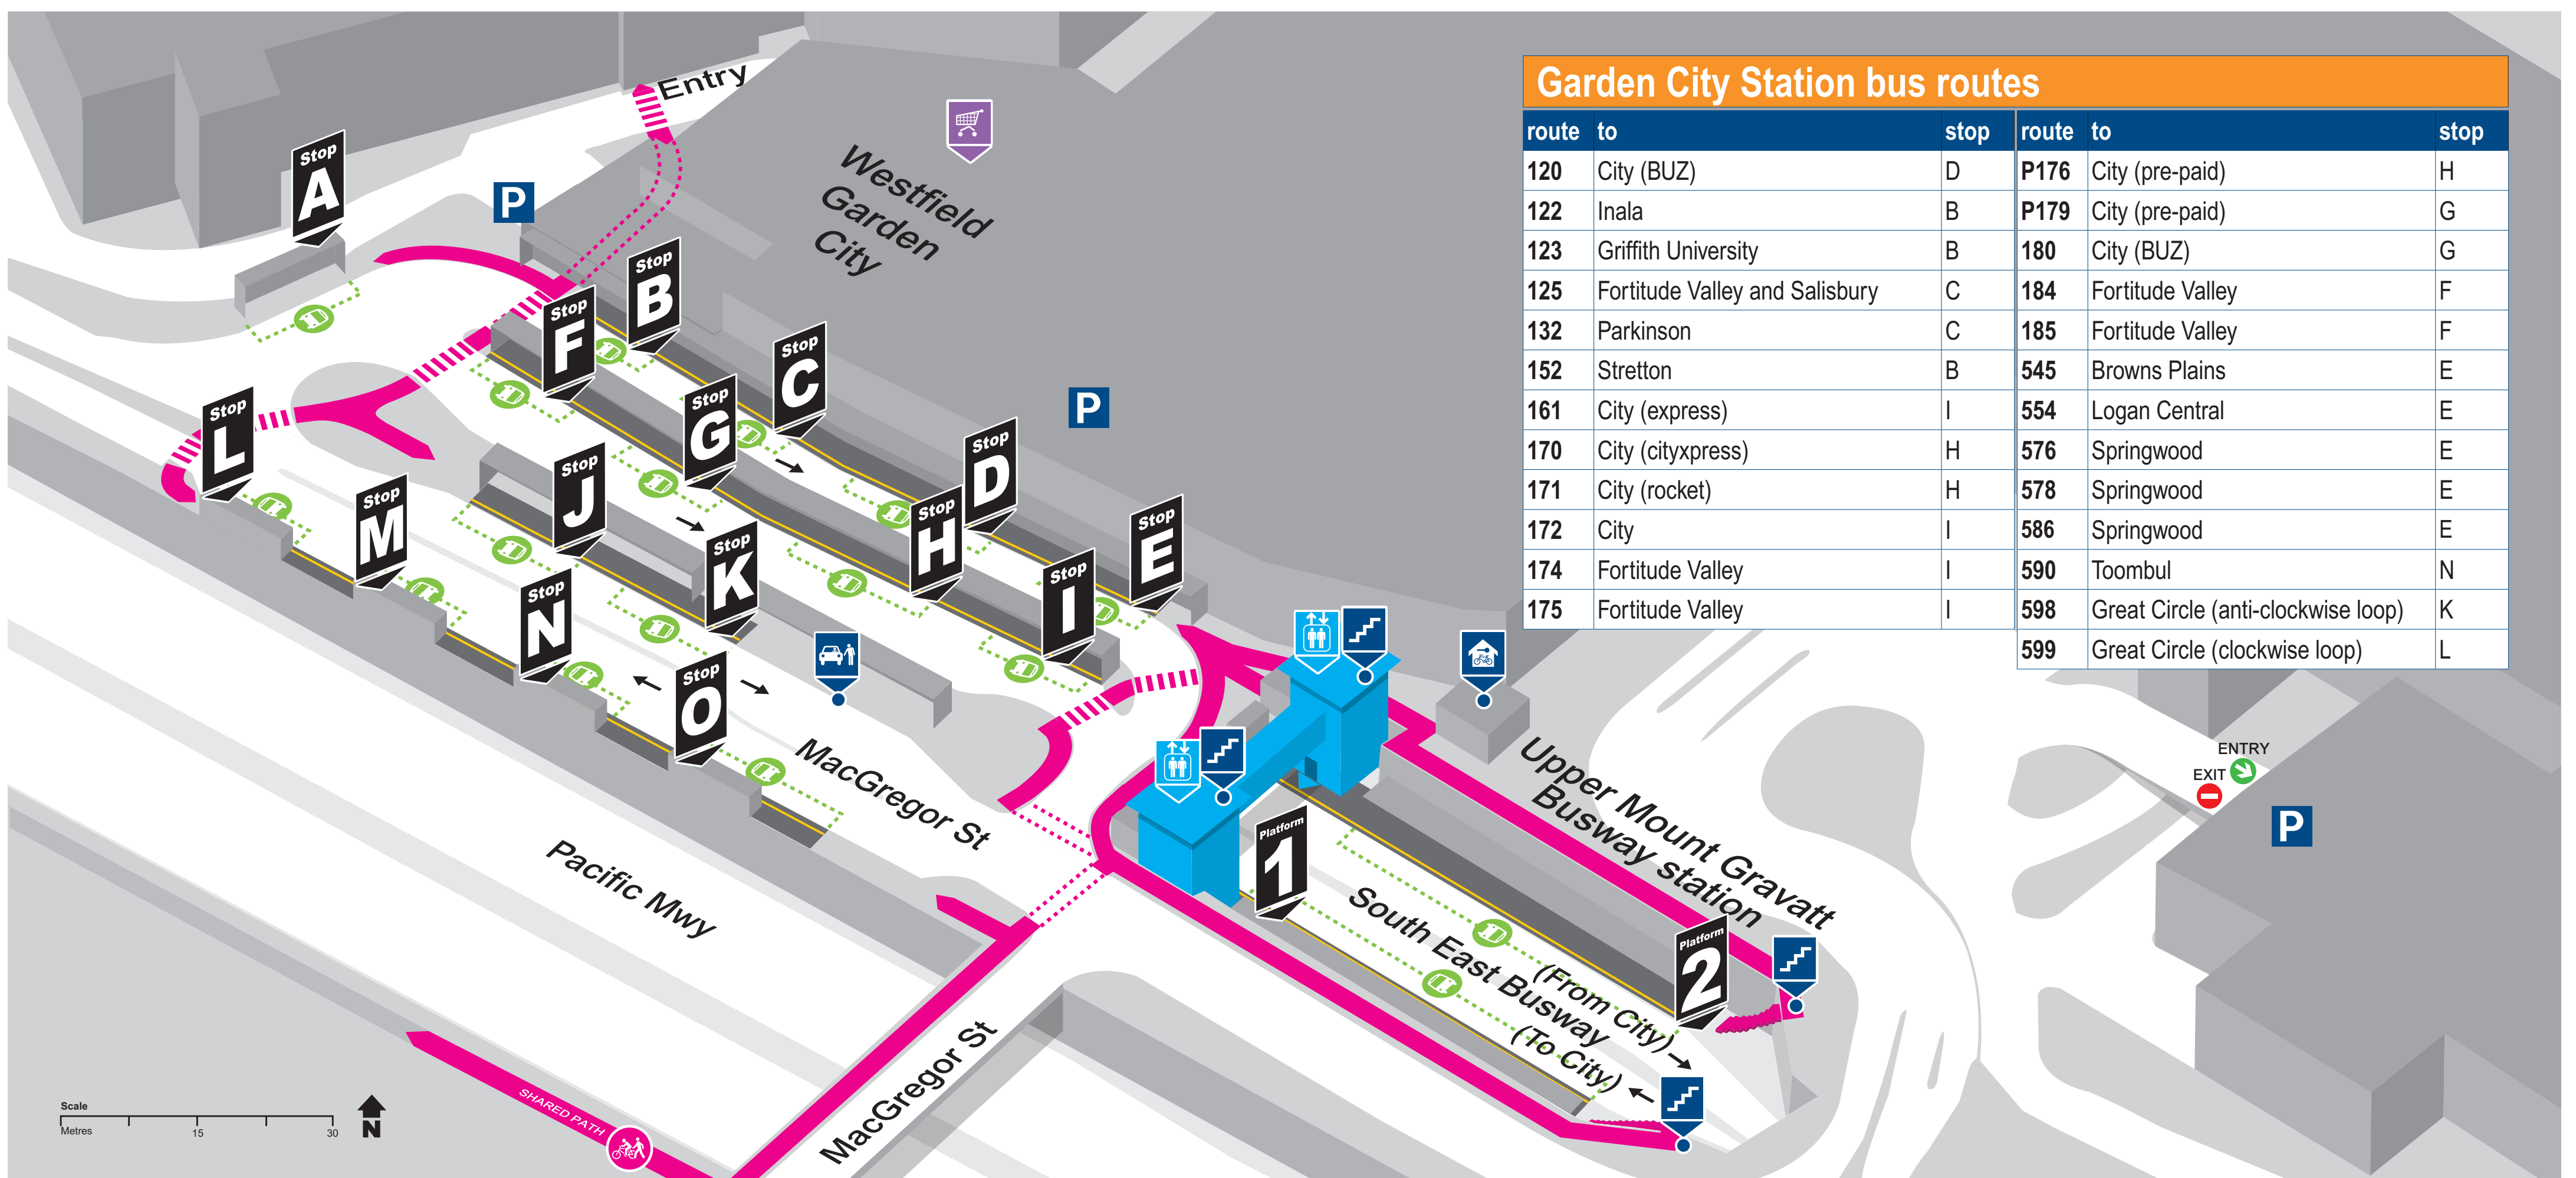

Garden City station locality map

Effective 12 December 2016

Download the [MyTranslink app](#), visit translink.com.au or call 13 12 30