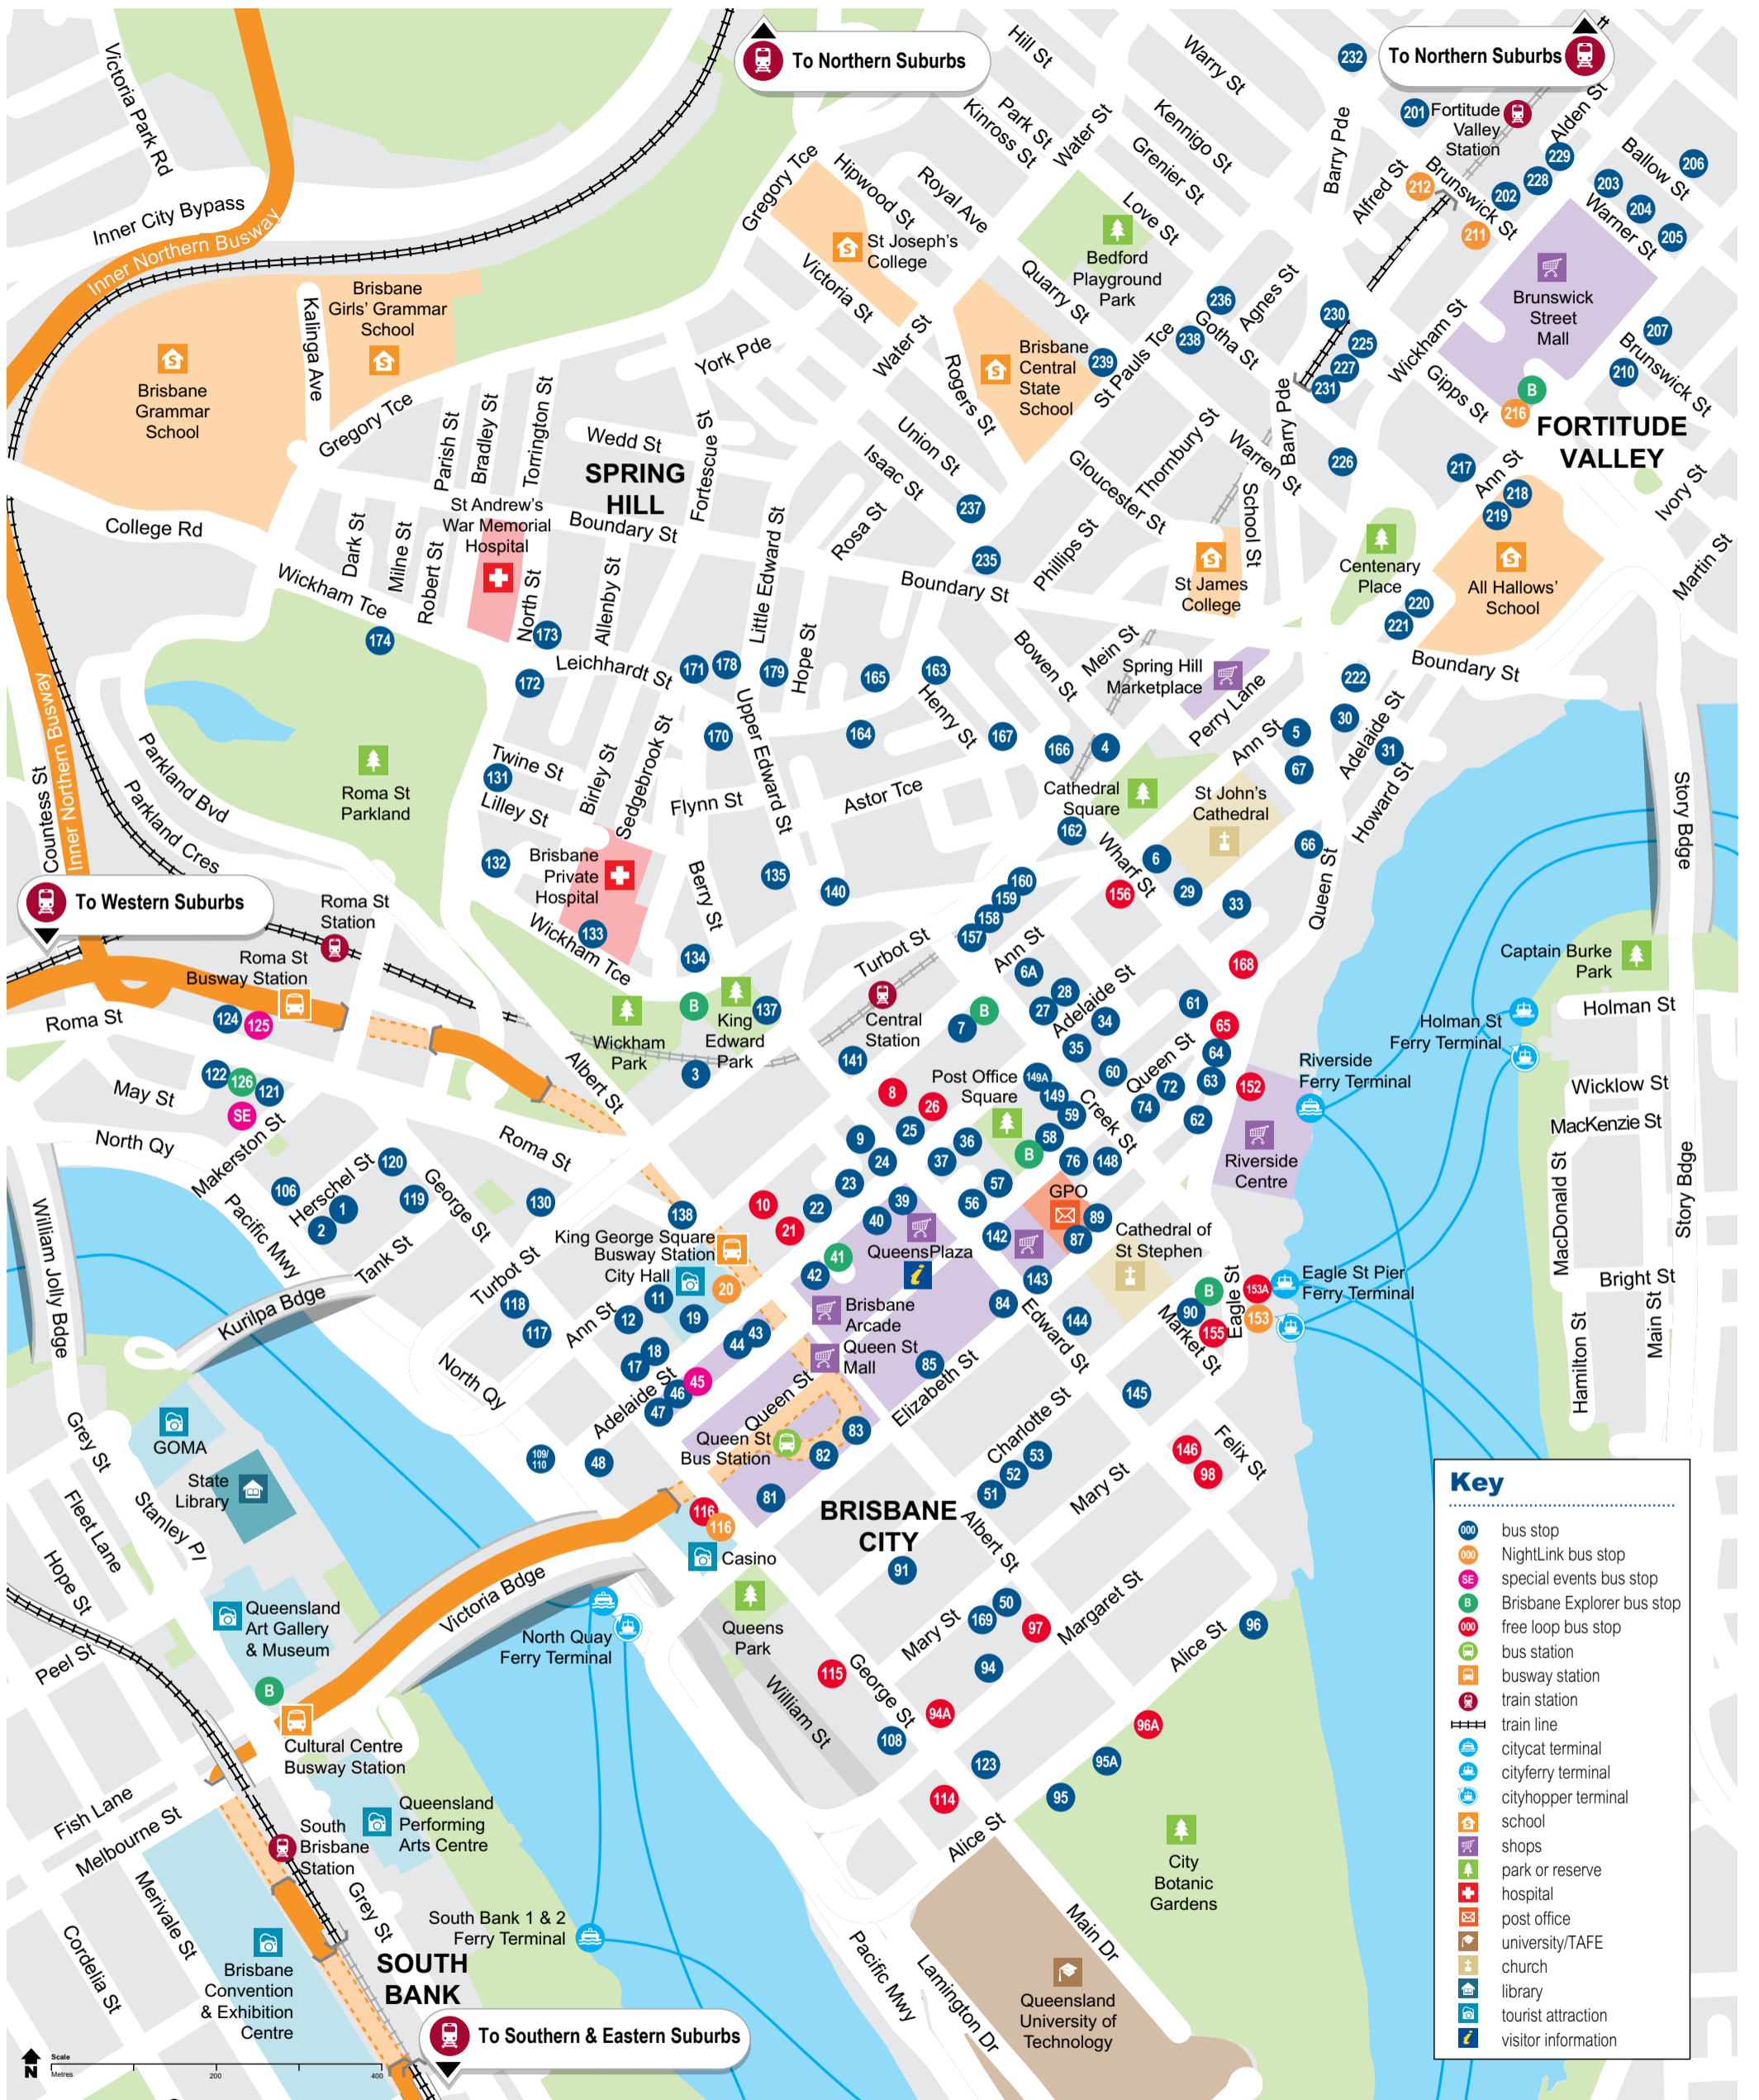

Brisbane CBD bus stop map

Effective 12 December 2016

Download MyTranslink app, visit translink.com.au or call 13 12 30