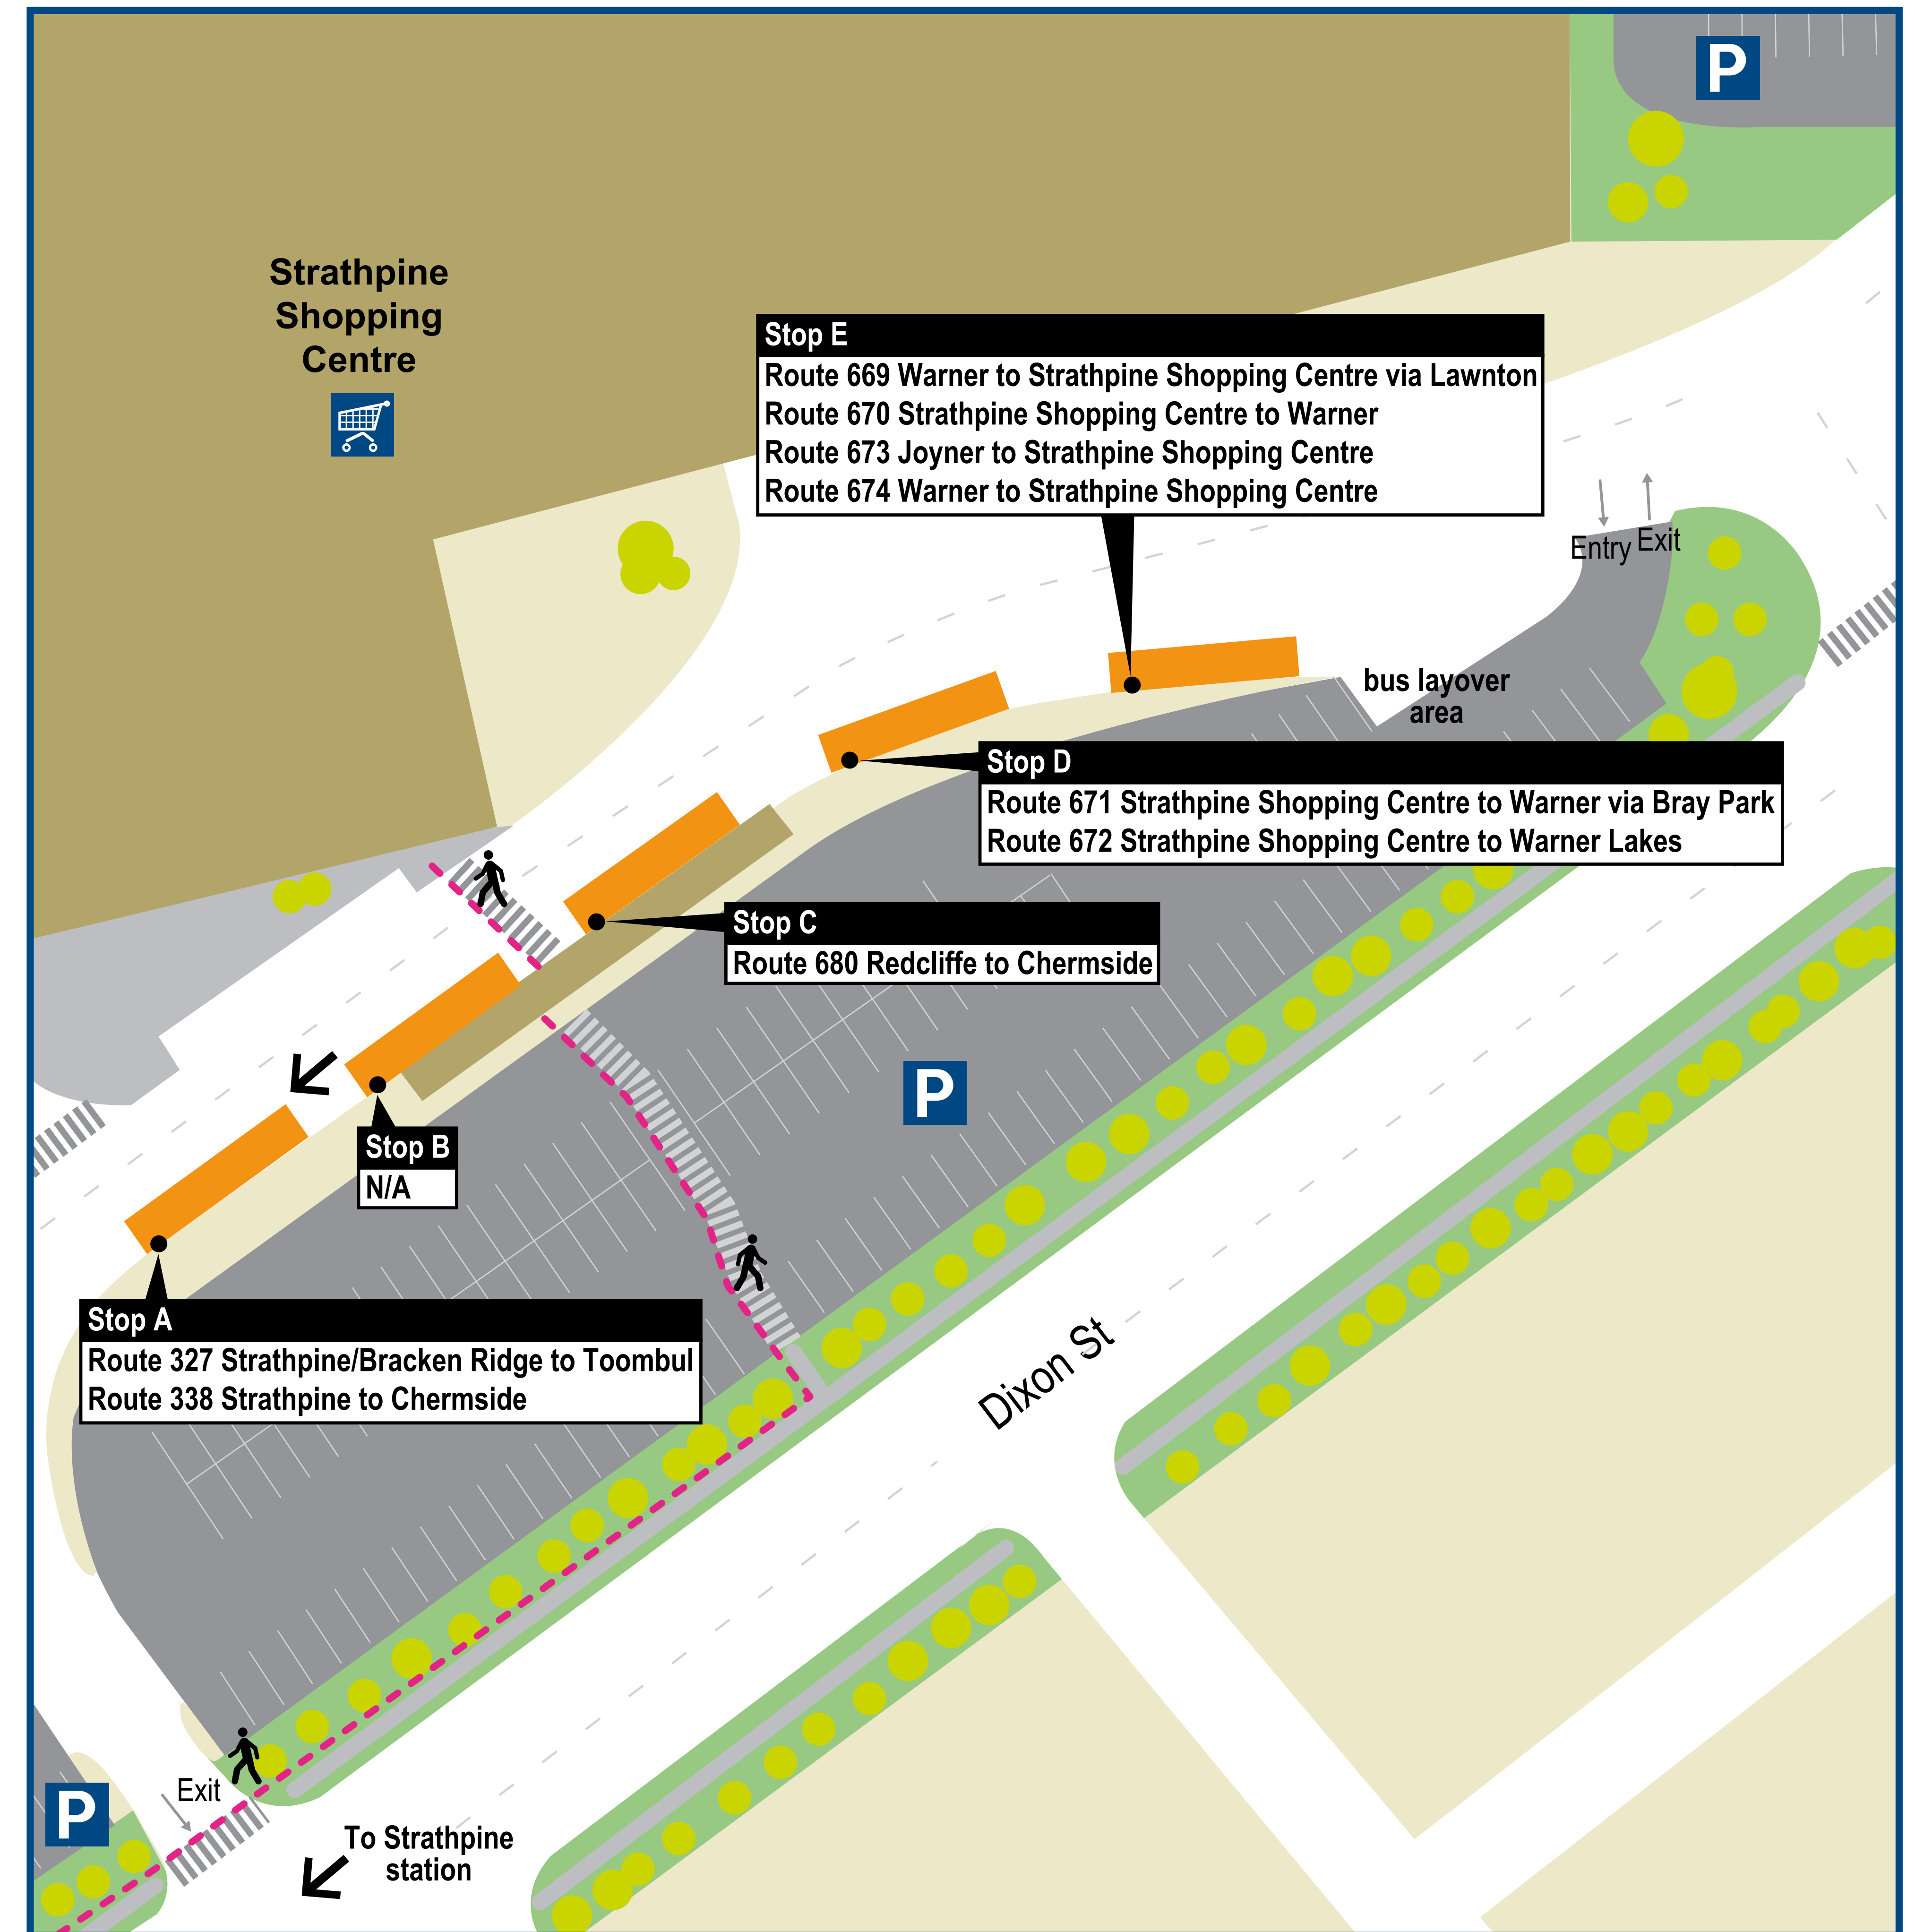

Strathpine bus station locality map

Effective 4 October 2016

Download *MyTransLink* app, visit translink.com.au or call 13 12 30