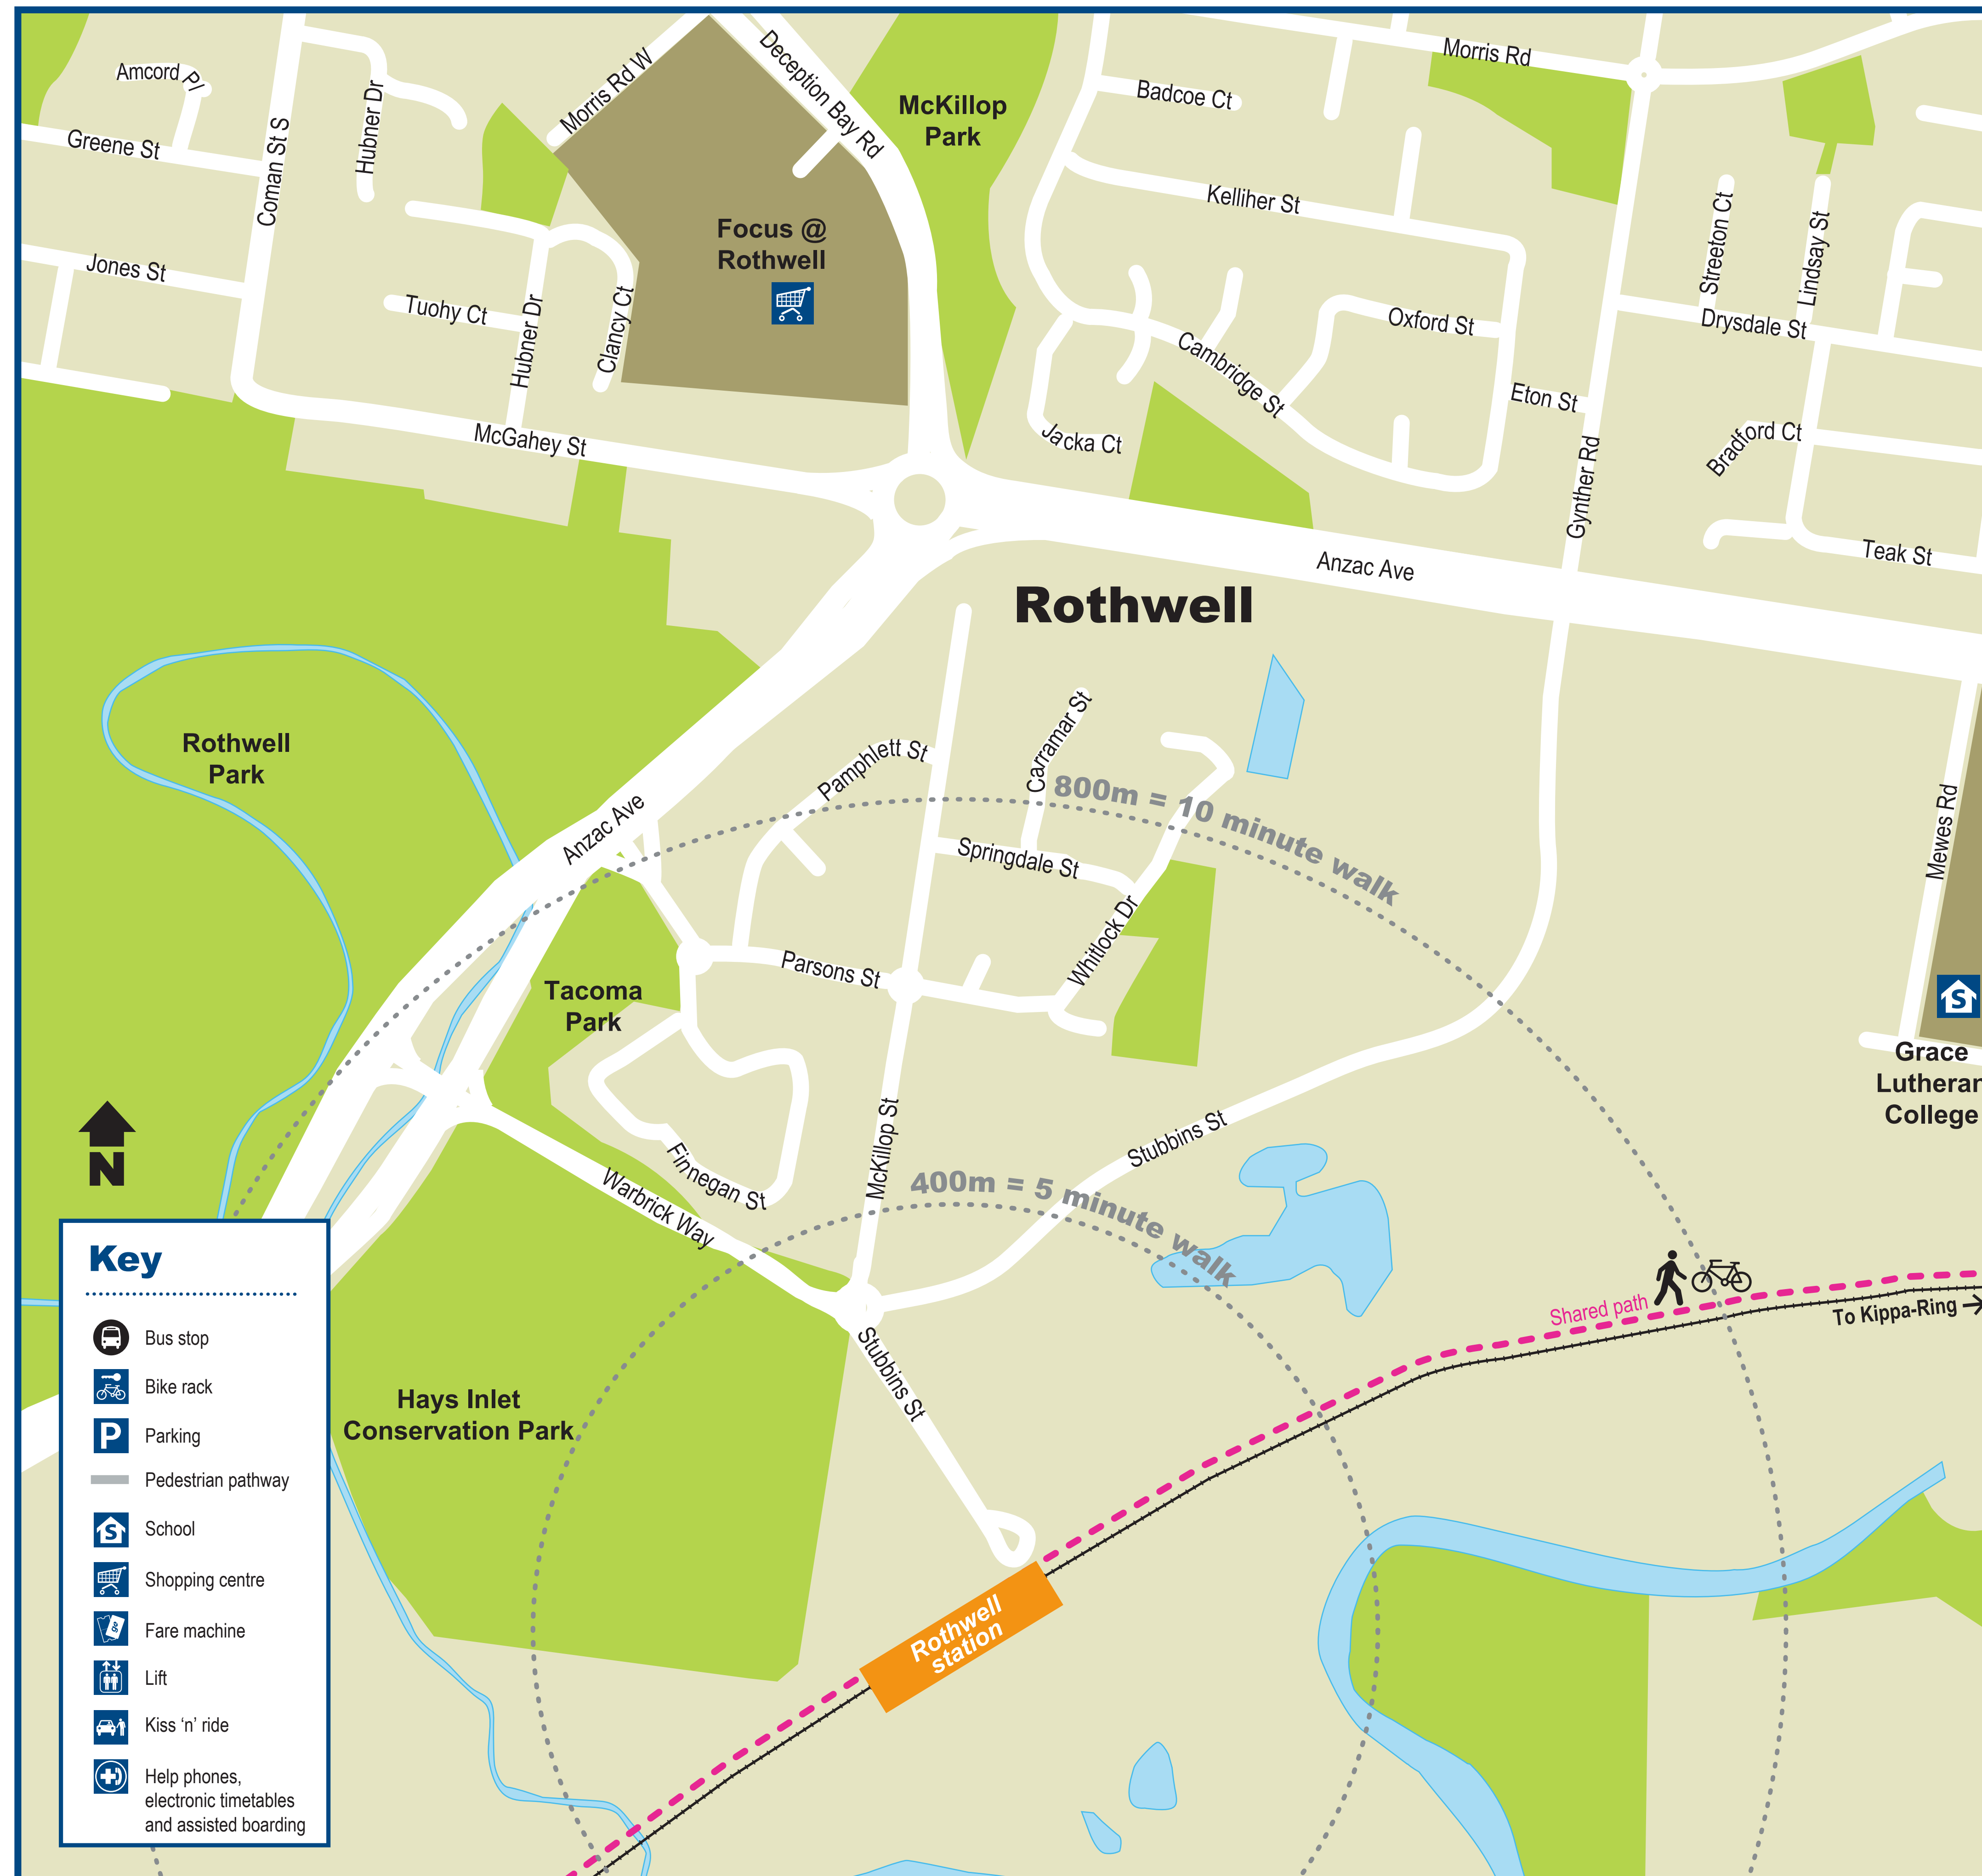

Rothwell station locality map

Effective 4 October 2016

Download *MyTransLink* app, visit translink.com.au or call 13 12 30