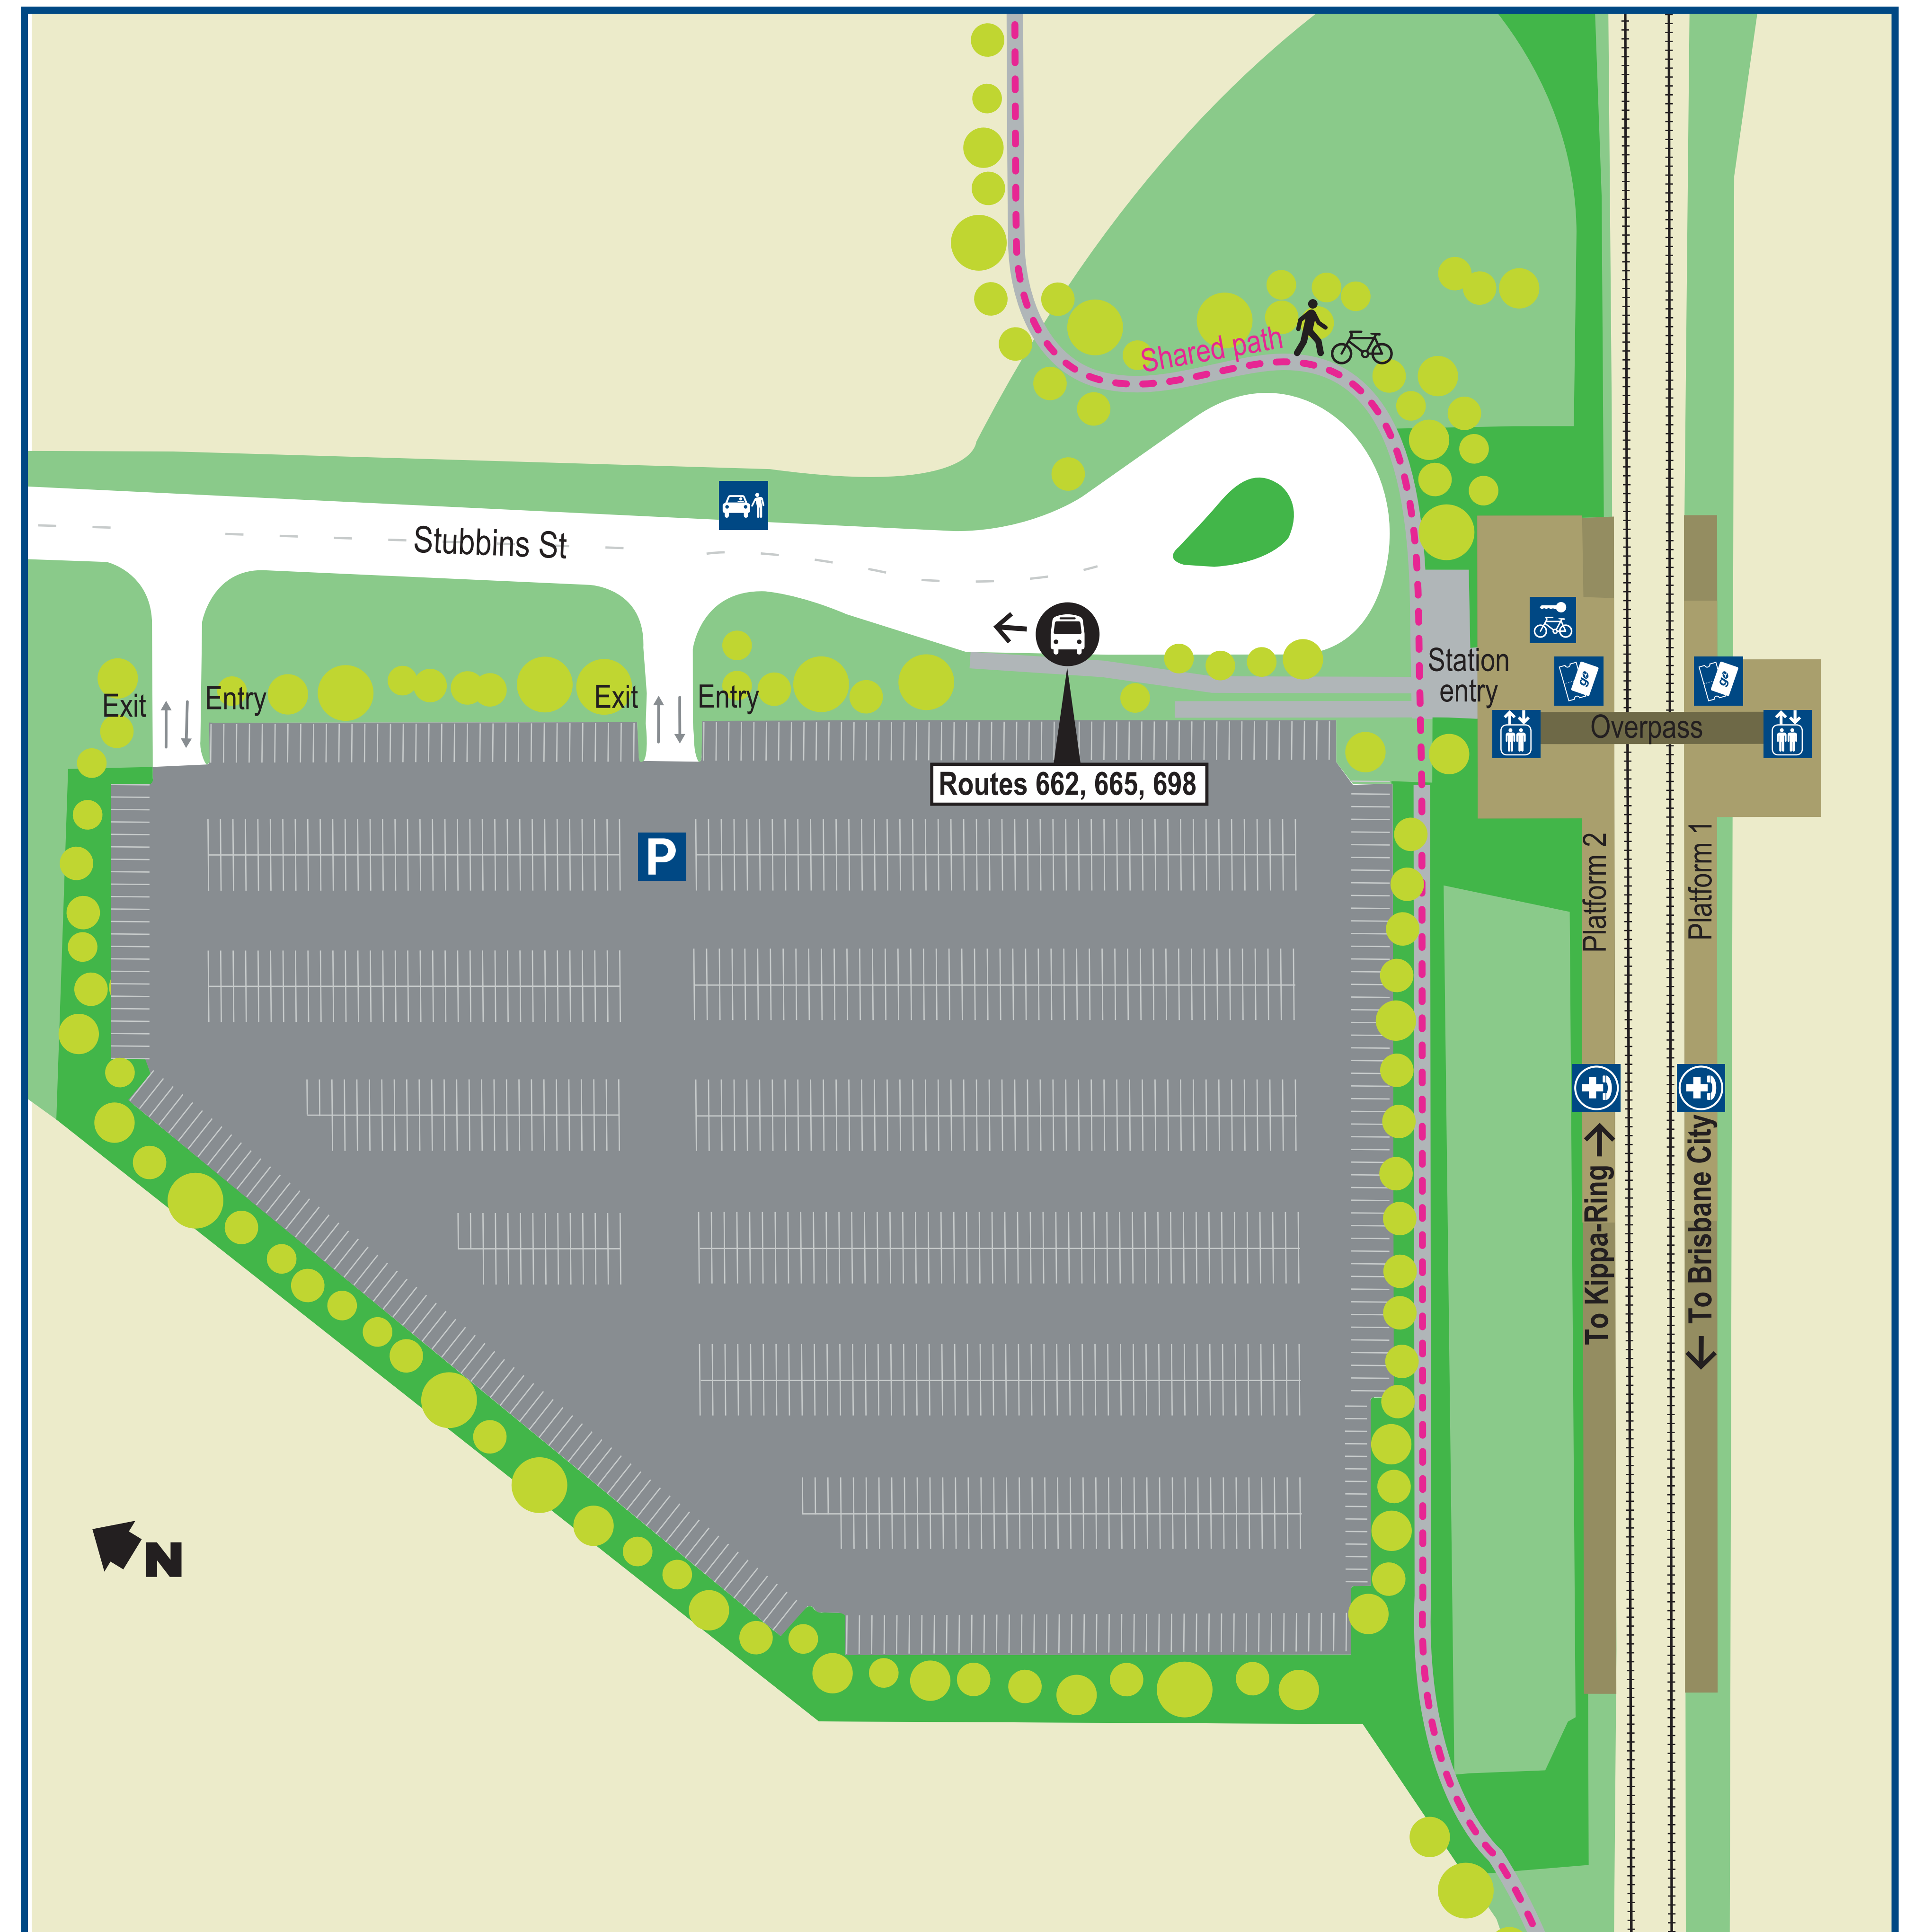

Rothwell station locality map

Effective 4 October 2016

Download *MyTransLink* app, visit translink.com.au or call 13 12 30