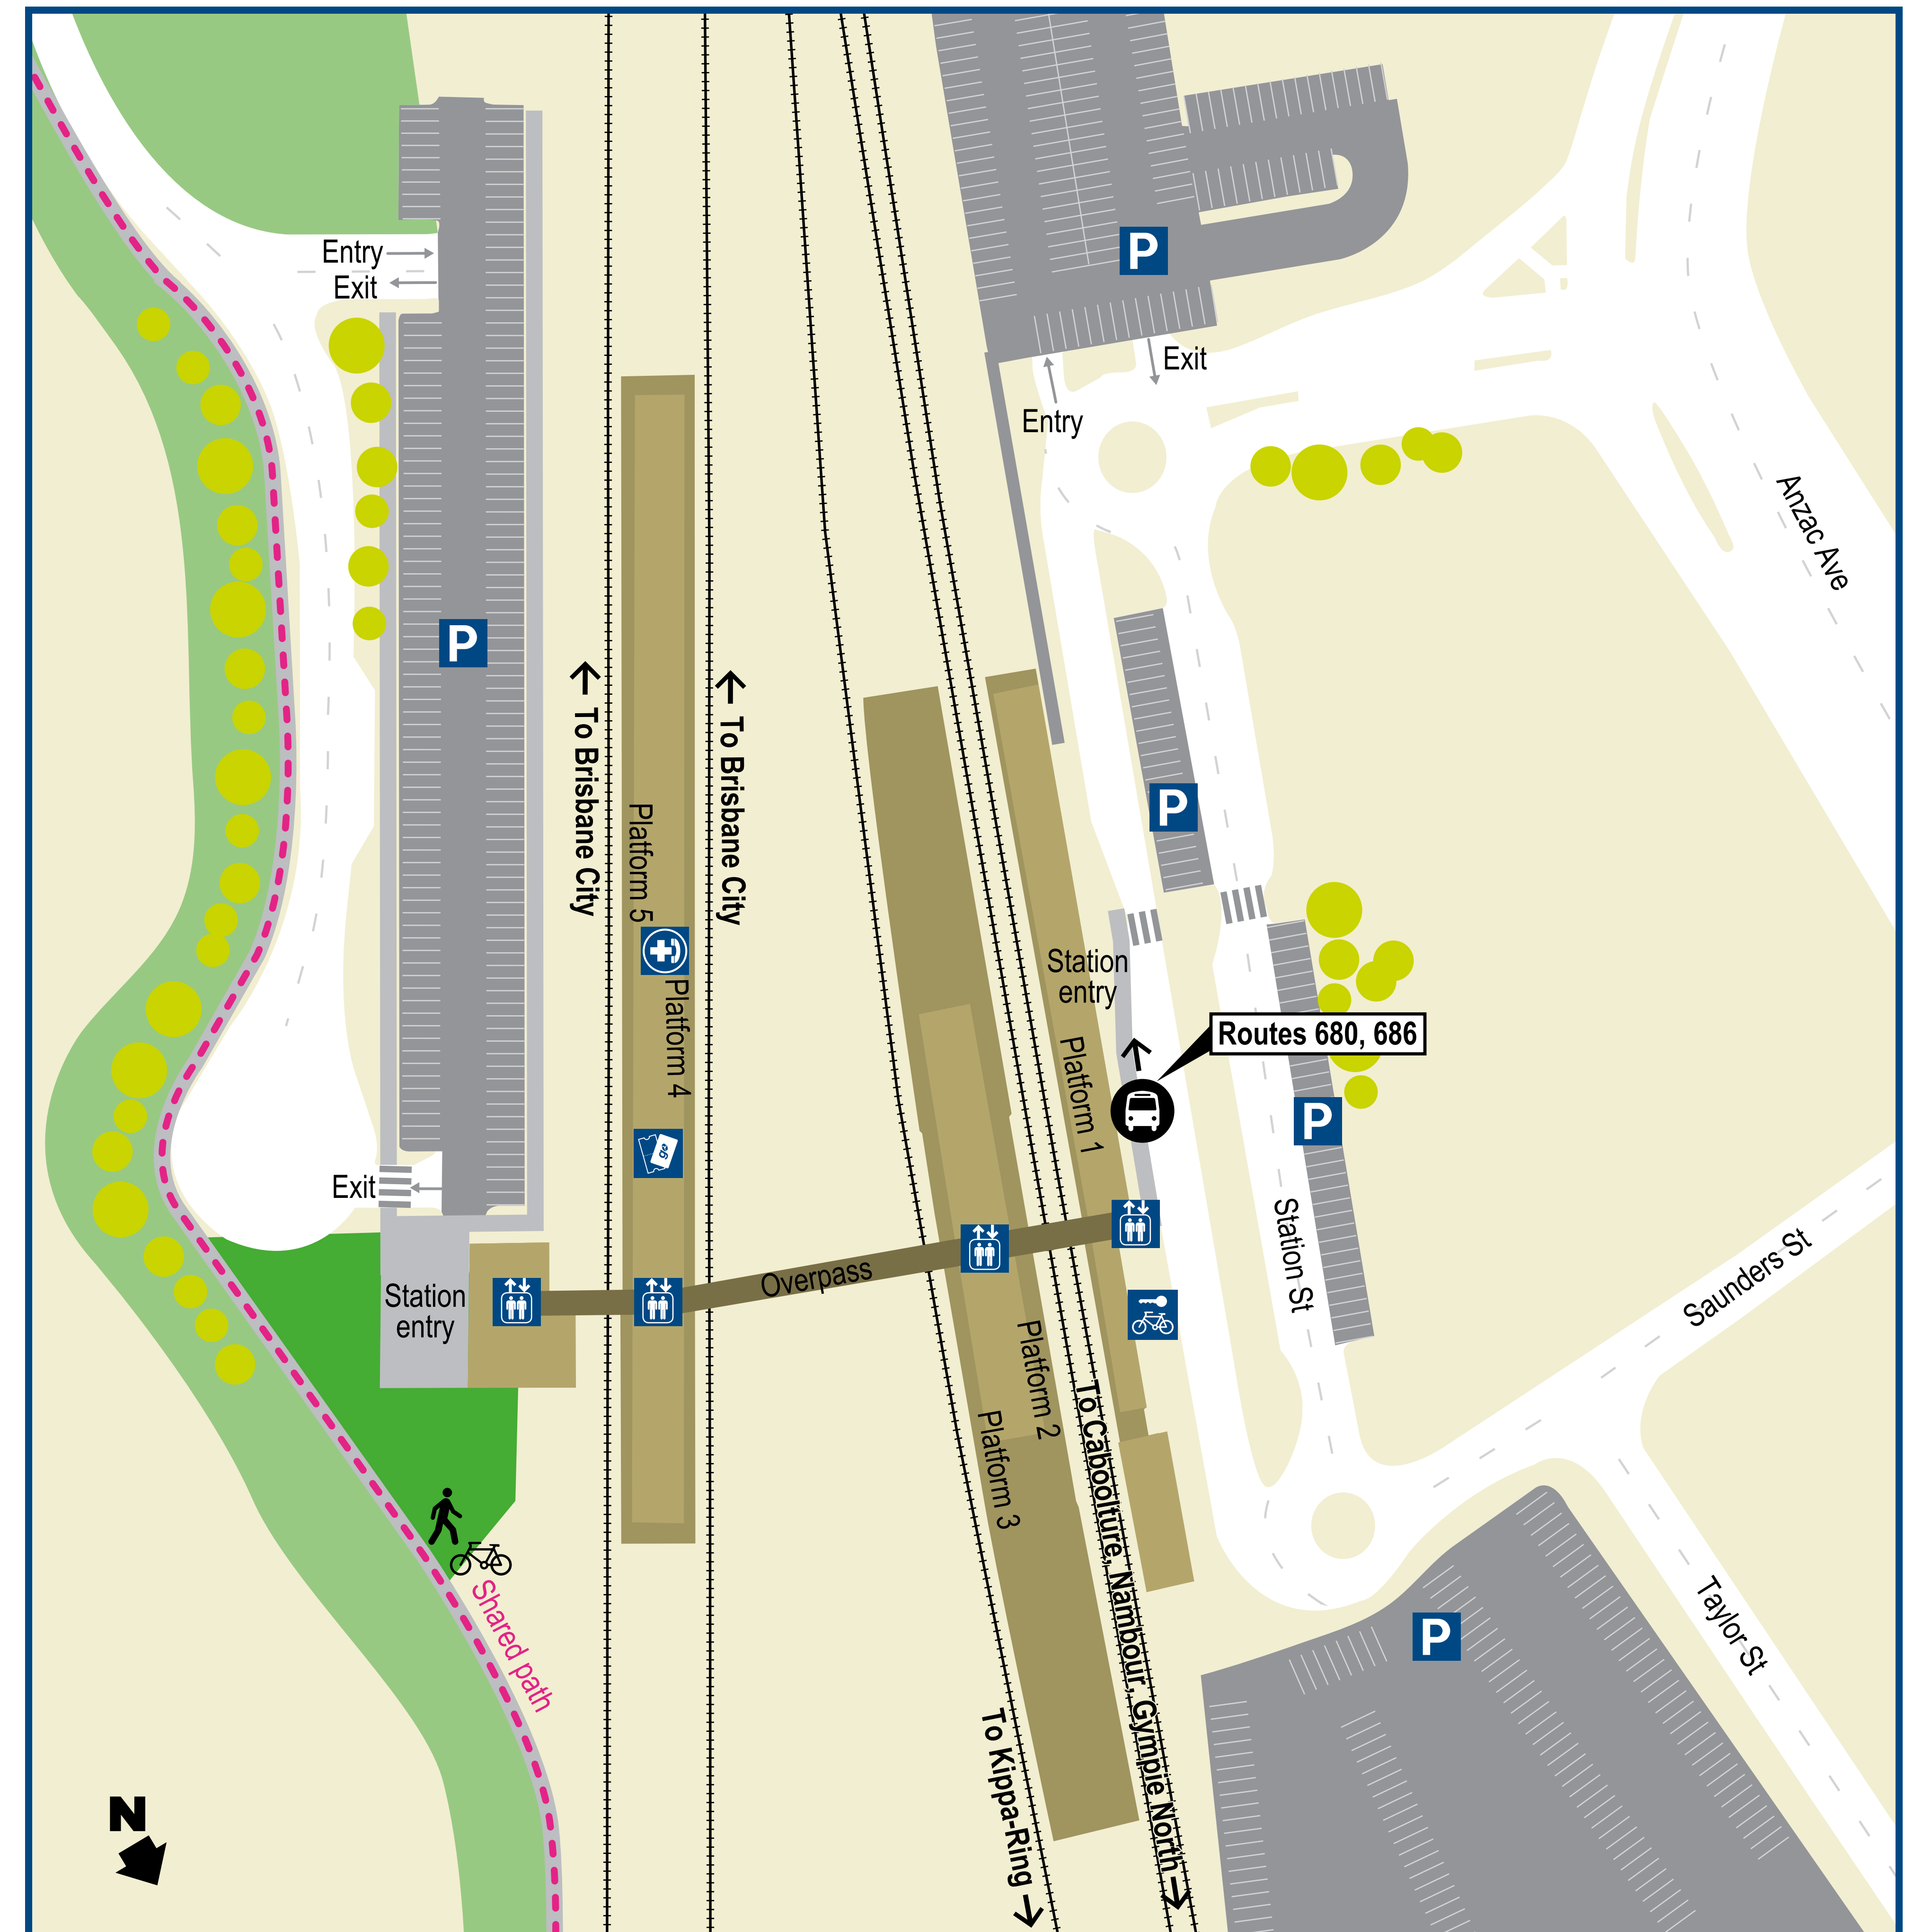

# Petrie station locality map

Effective 4 October 2016

Download *MyTransLink* app, visit [translink.com.au](http://translink.com.au) or call 13 12 30