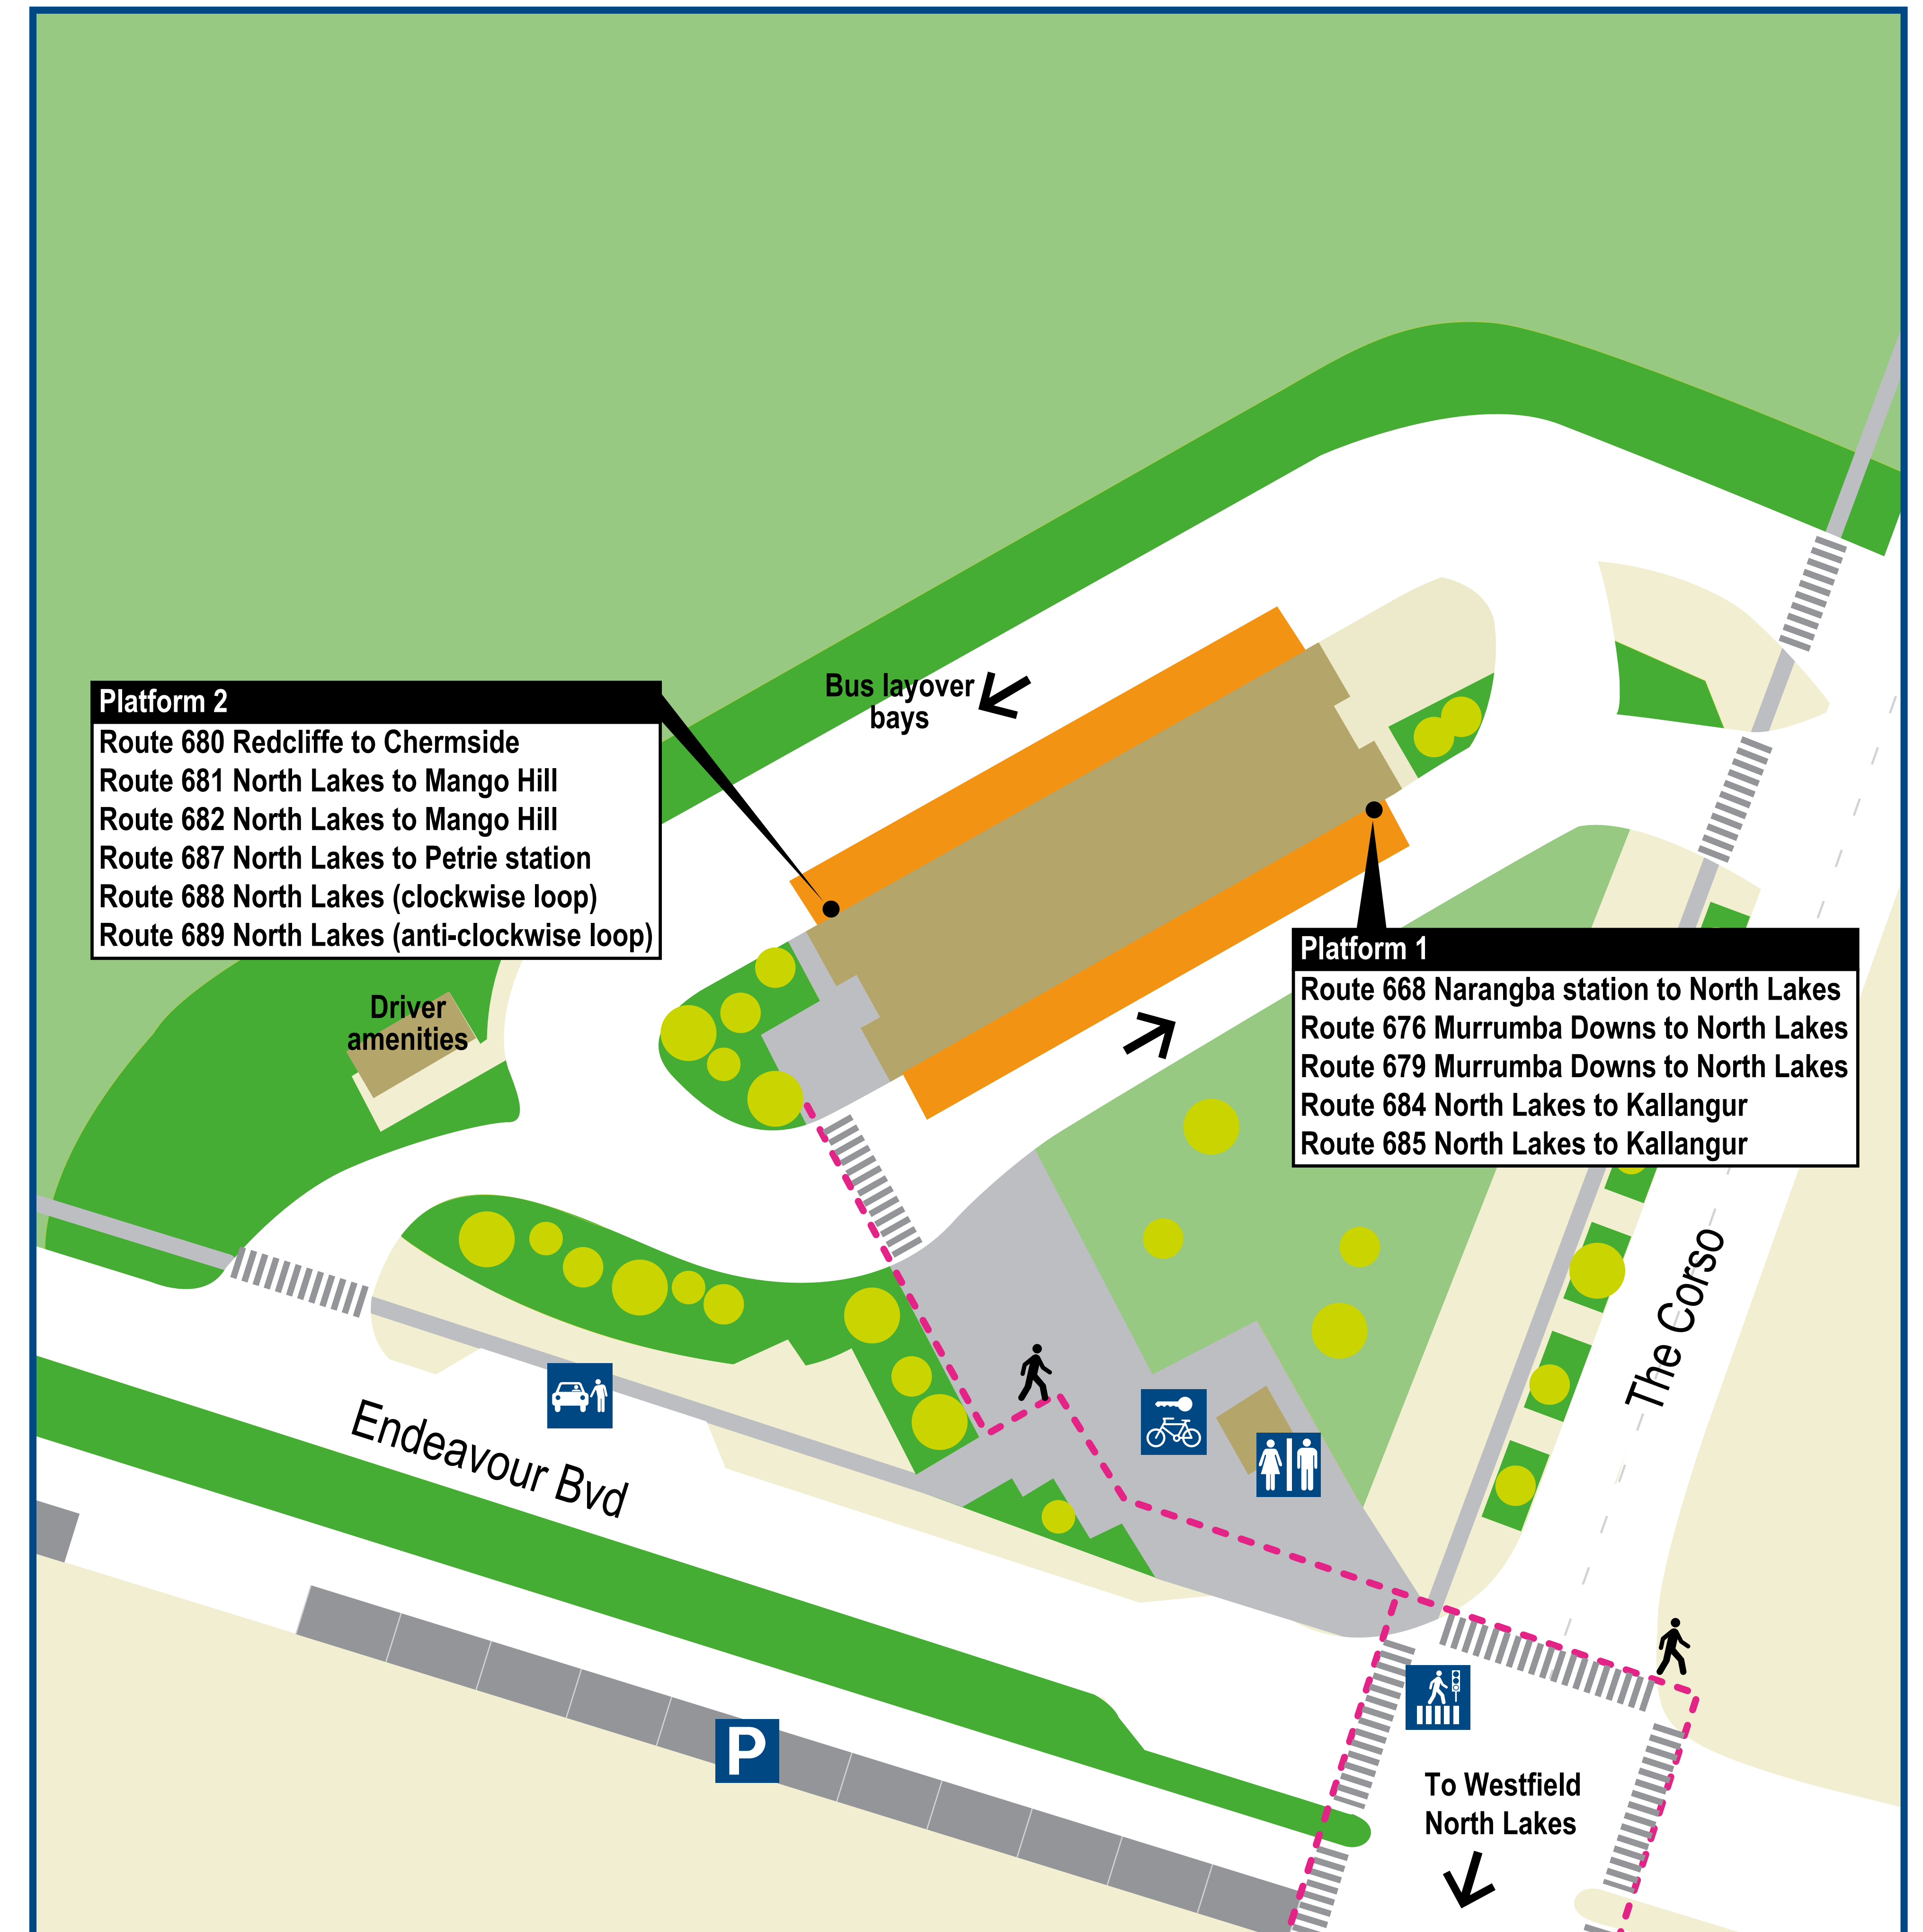

# North Lakes bus station locality map

Effective 4 October 2016

Download *MyTransLink* app, visit [translink.com.au](http://translink.com.au) or call 13 12 30