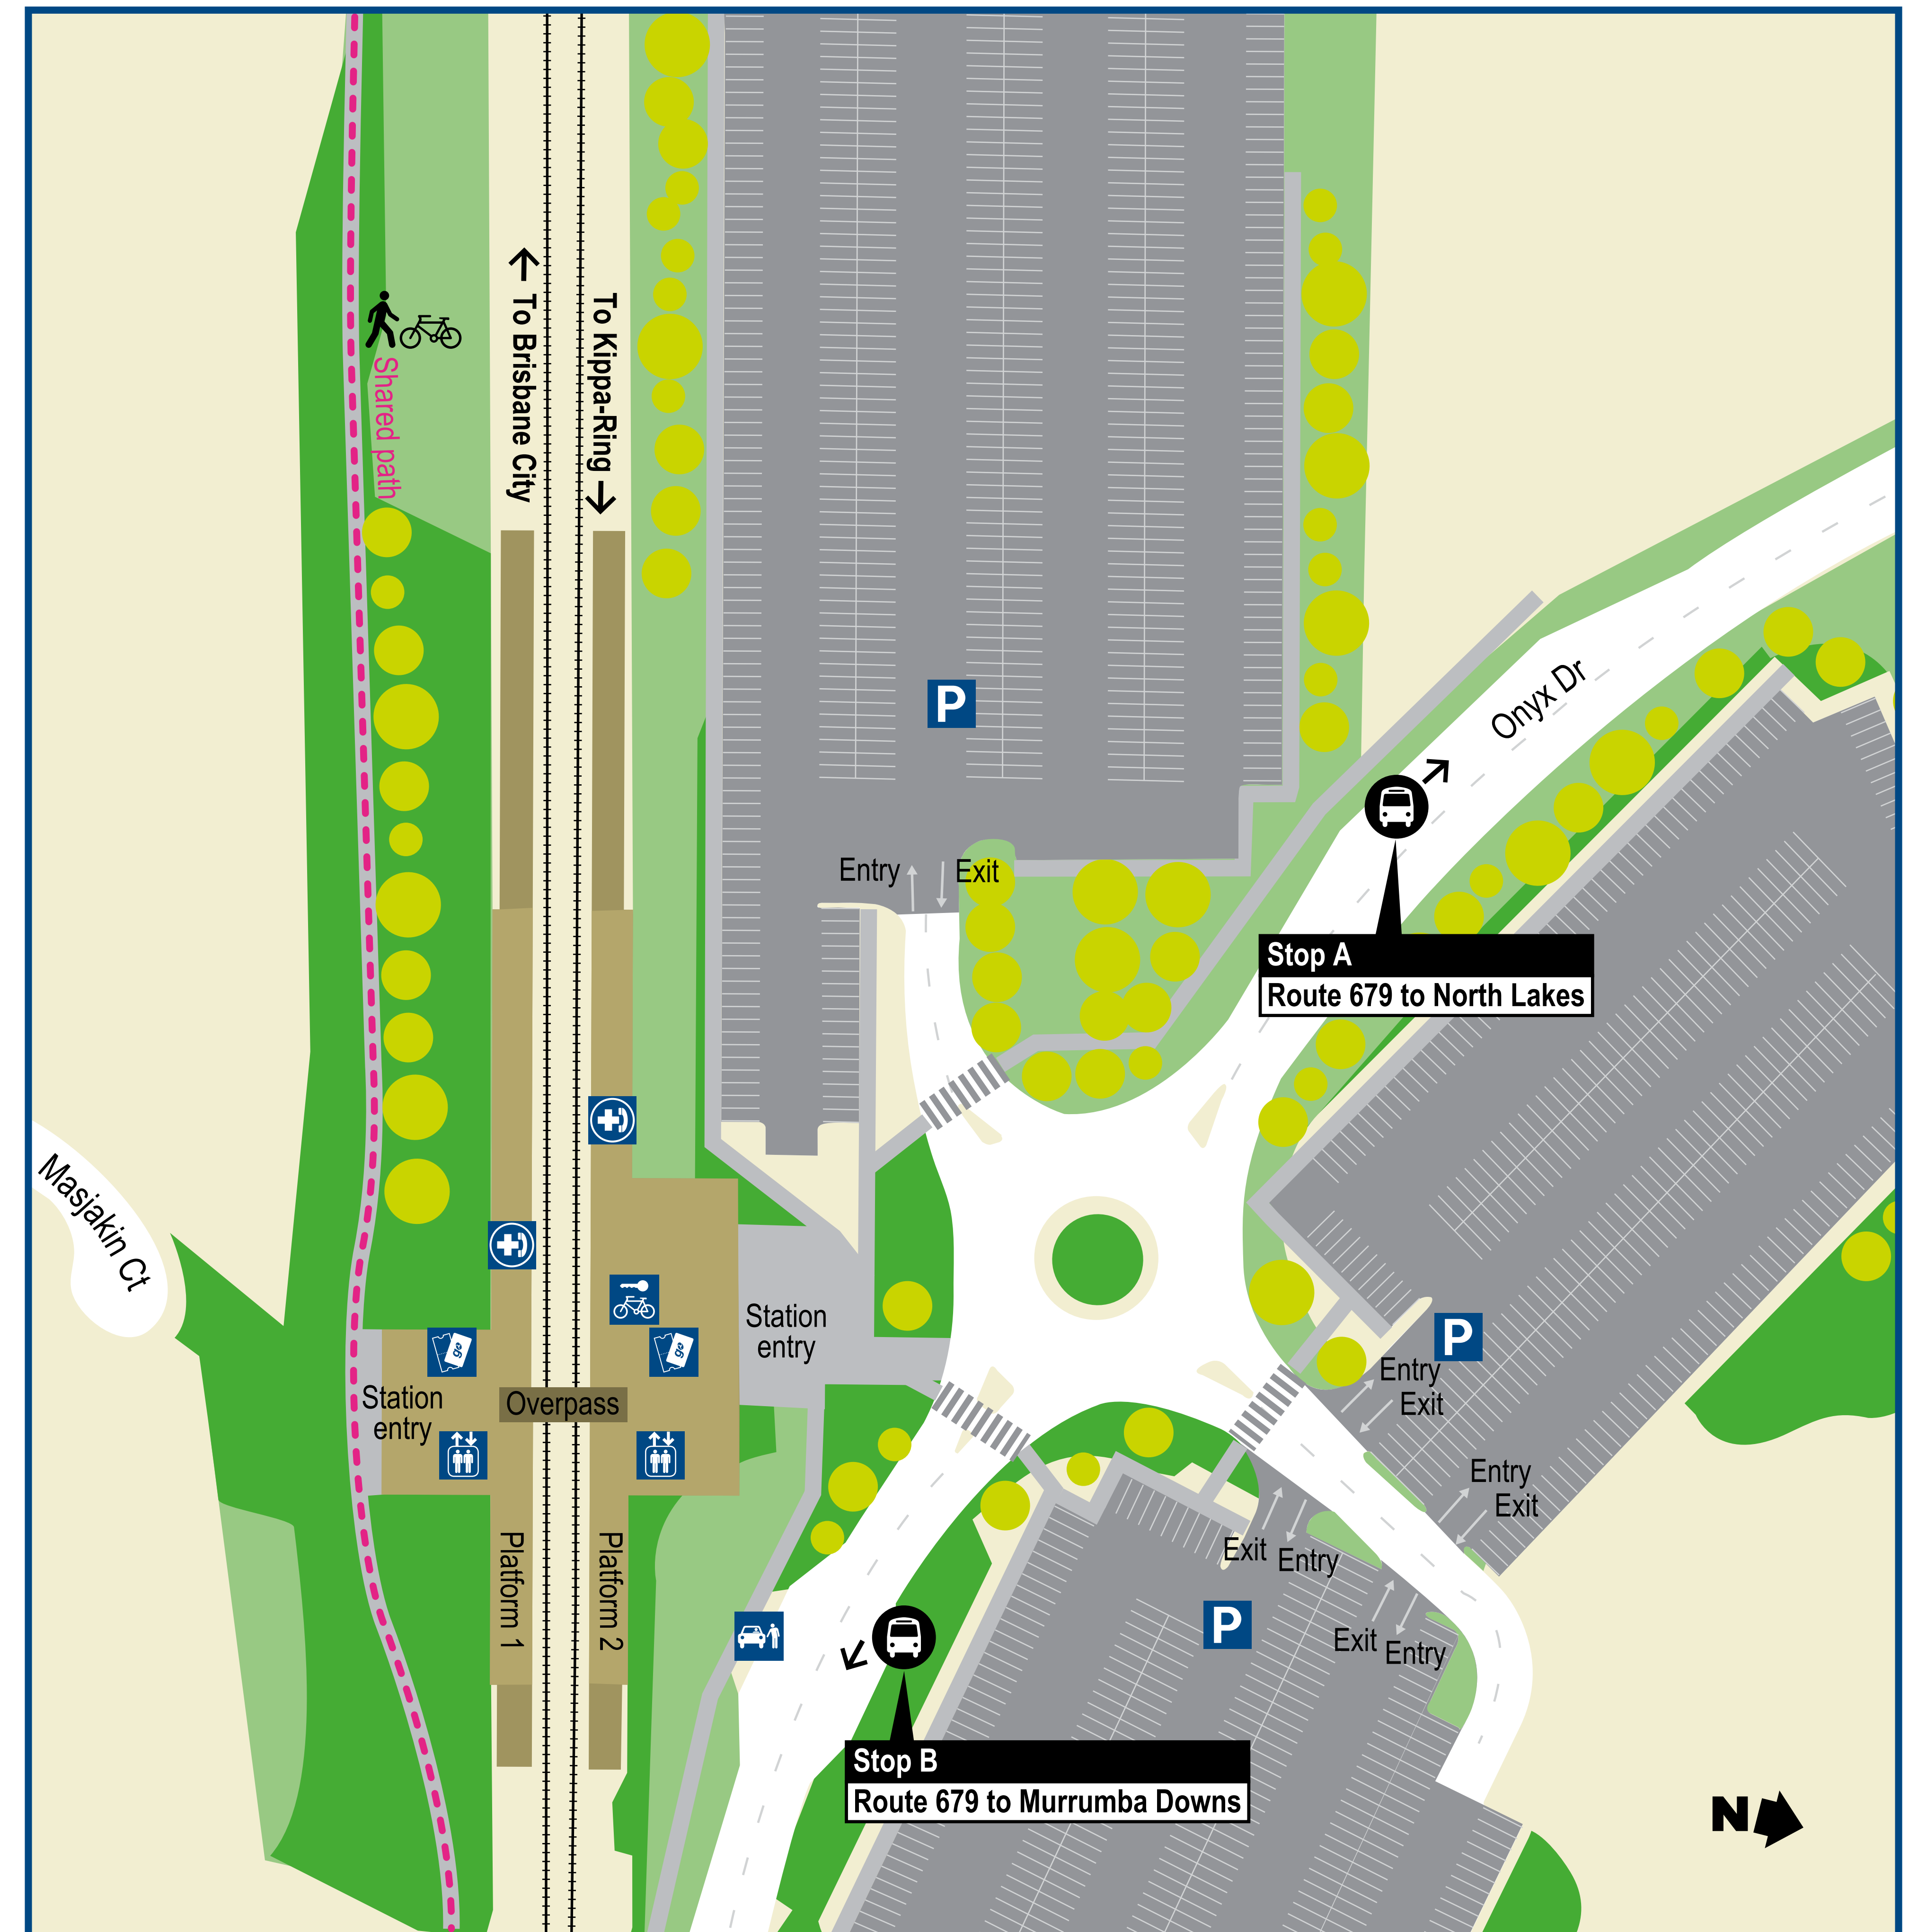

Murrumba Downs station locality map

Effective 4 October 2016

Key

- Bus stop
- Bike rack
- Parking
- Pedestrian crossing
- Pedestrian pathway
- School
- Fare machine
- Lift
- Kiss 'n' ride
- Help phones, electronic timetables and assisted boarding