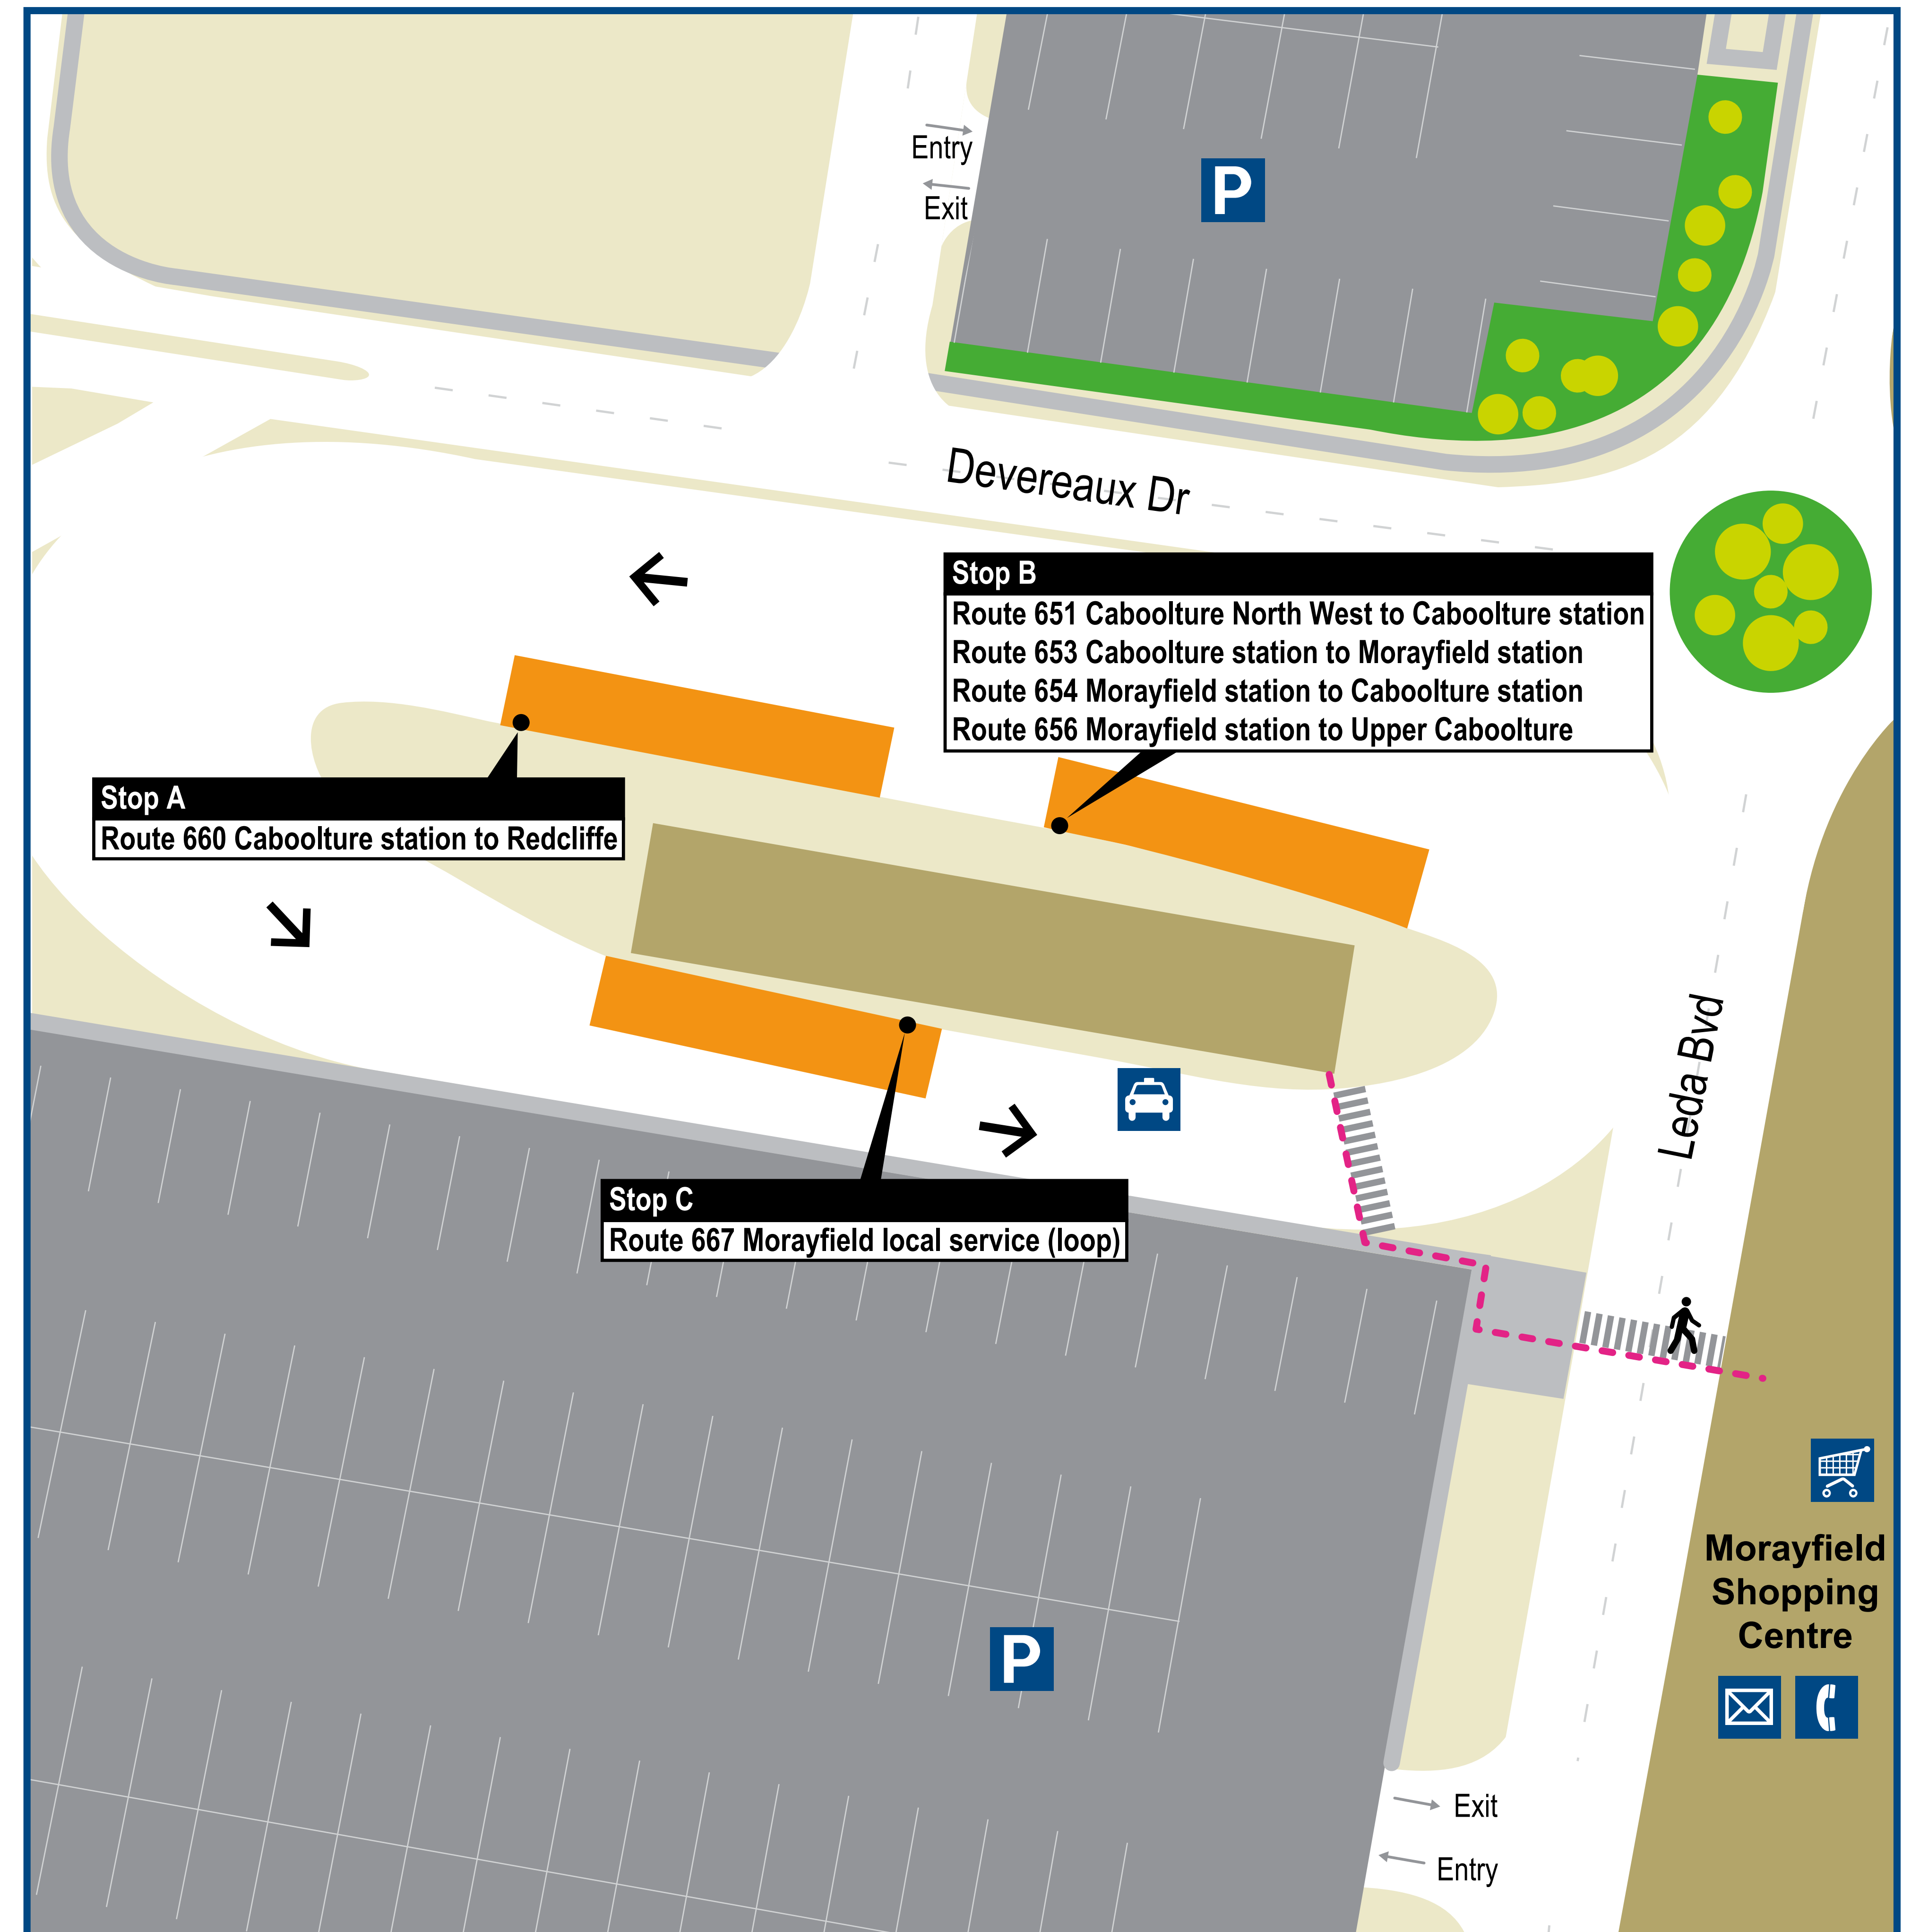

Morayfield bus station locality map

Effective 4 October 2016

Download *MyTransLink* app, visit translink.com.au or call 13 12 30