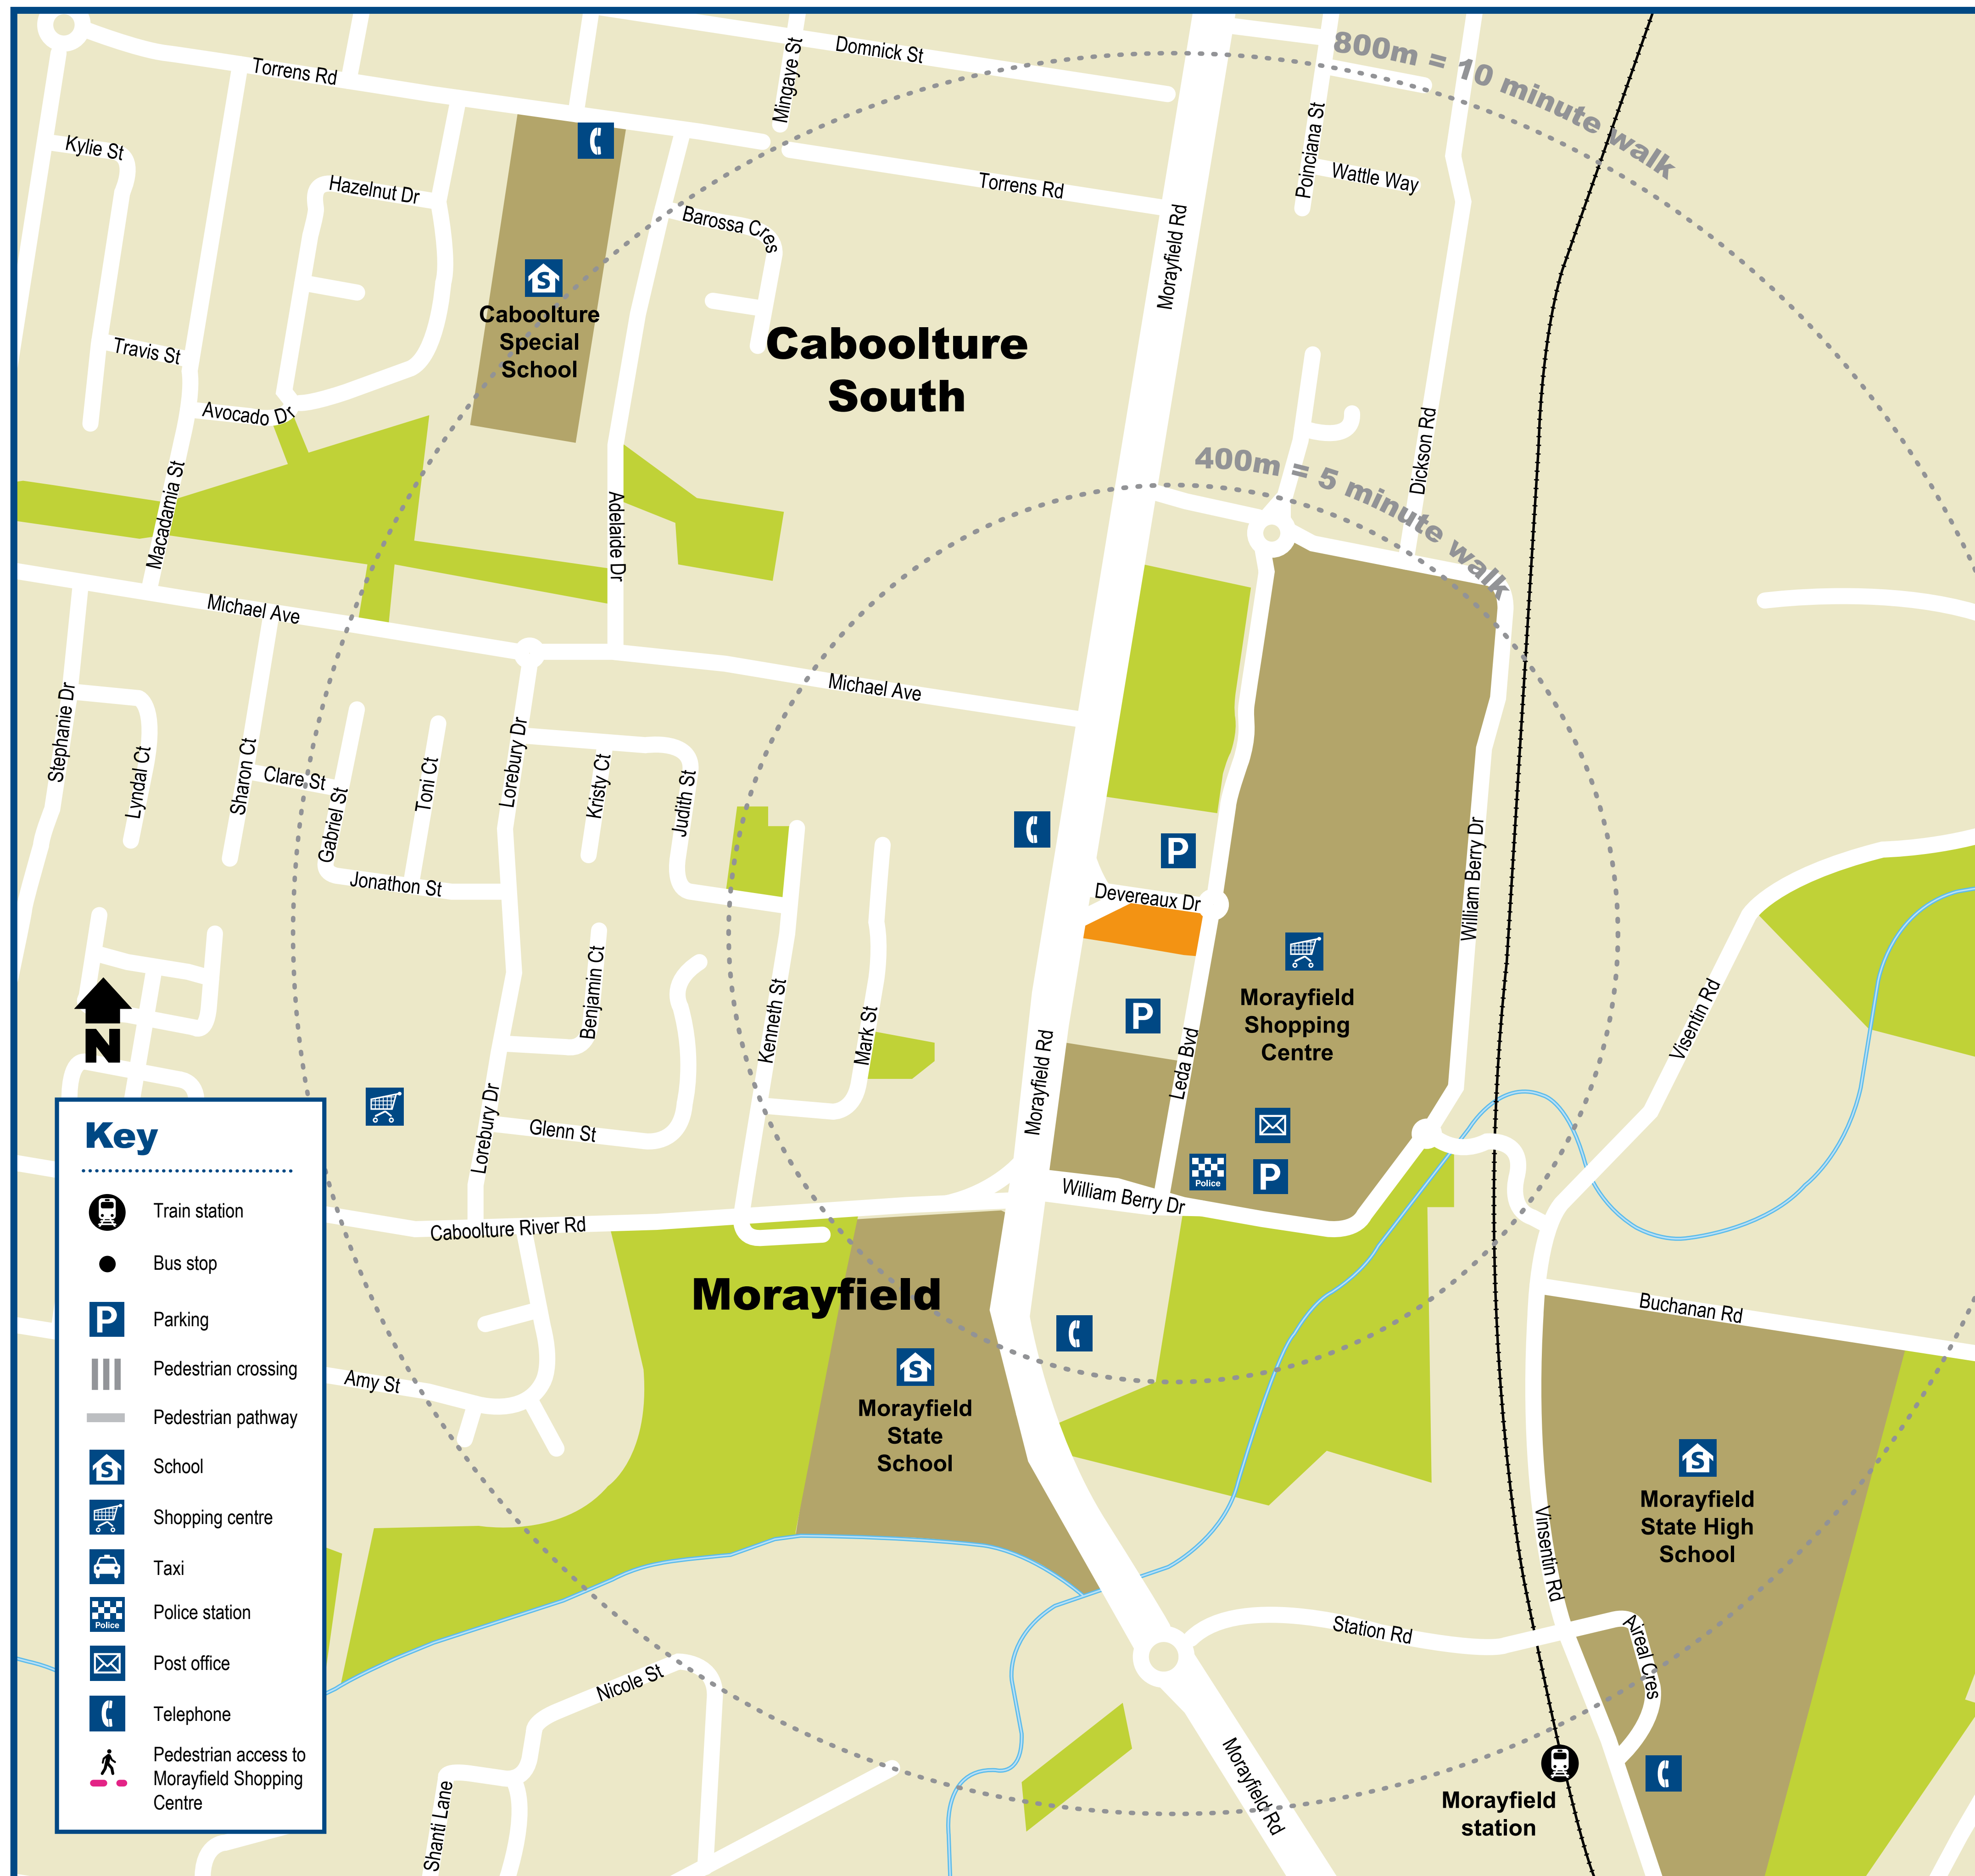

Morayfield bus station locality map

Effective 4 October 2016

Download *MyTransLink* app, visit translink.com.au or call 13 12 30