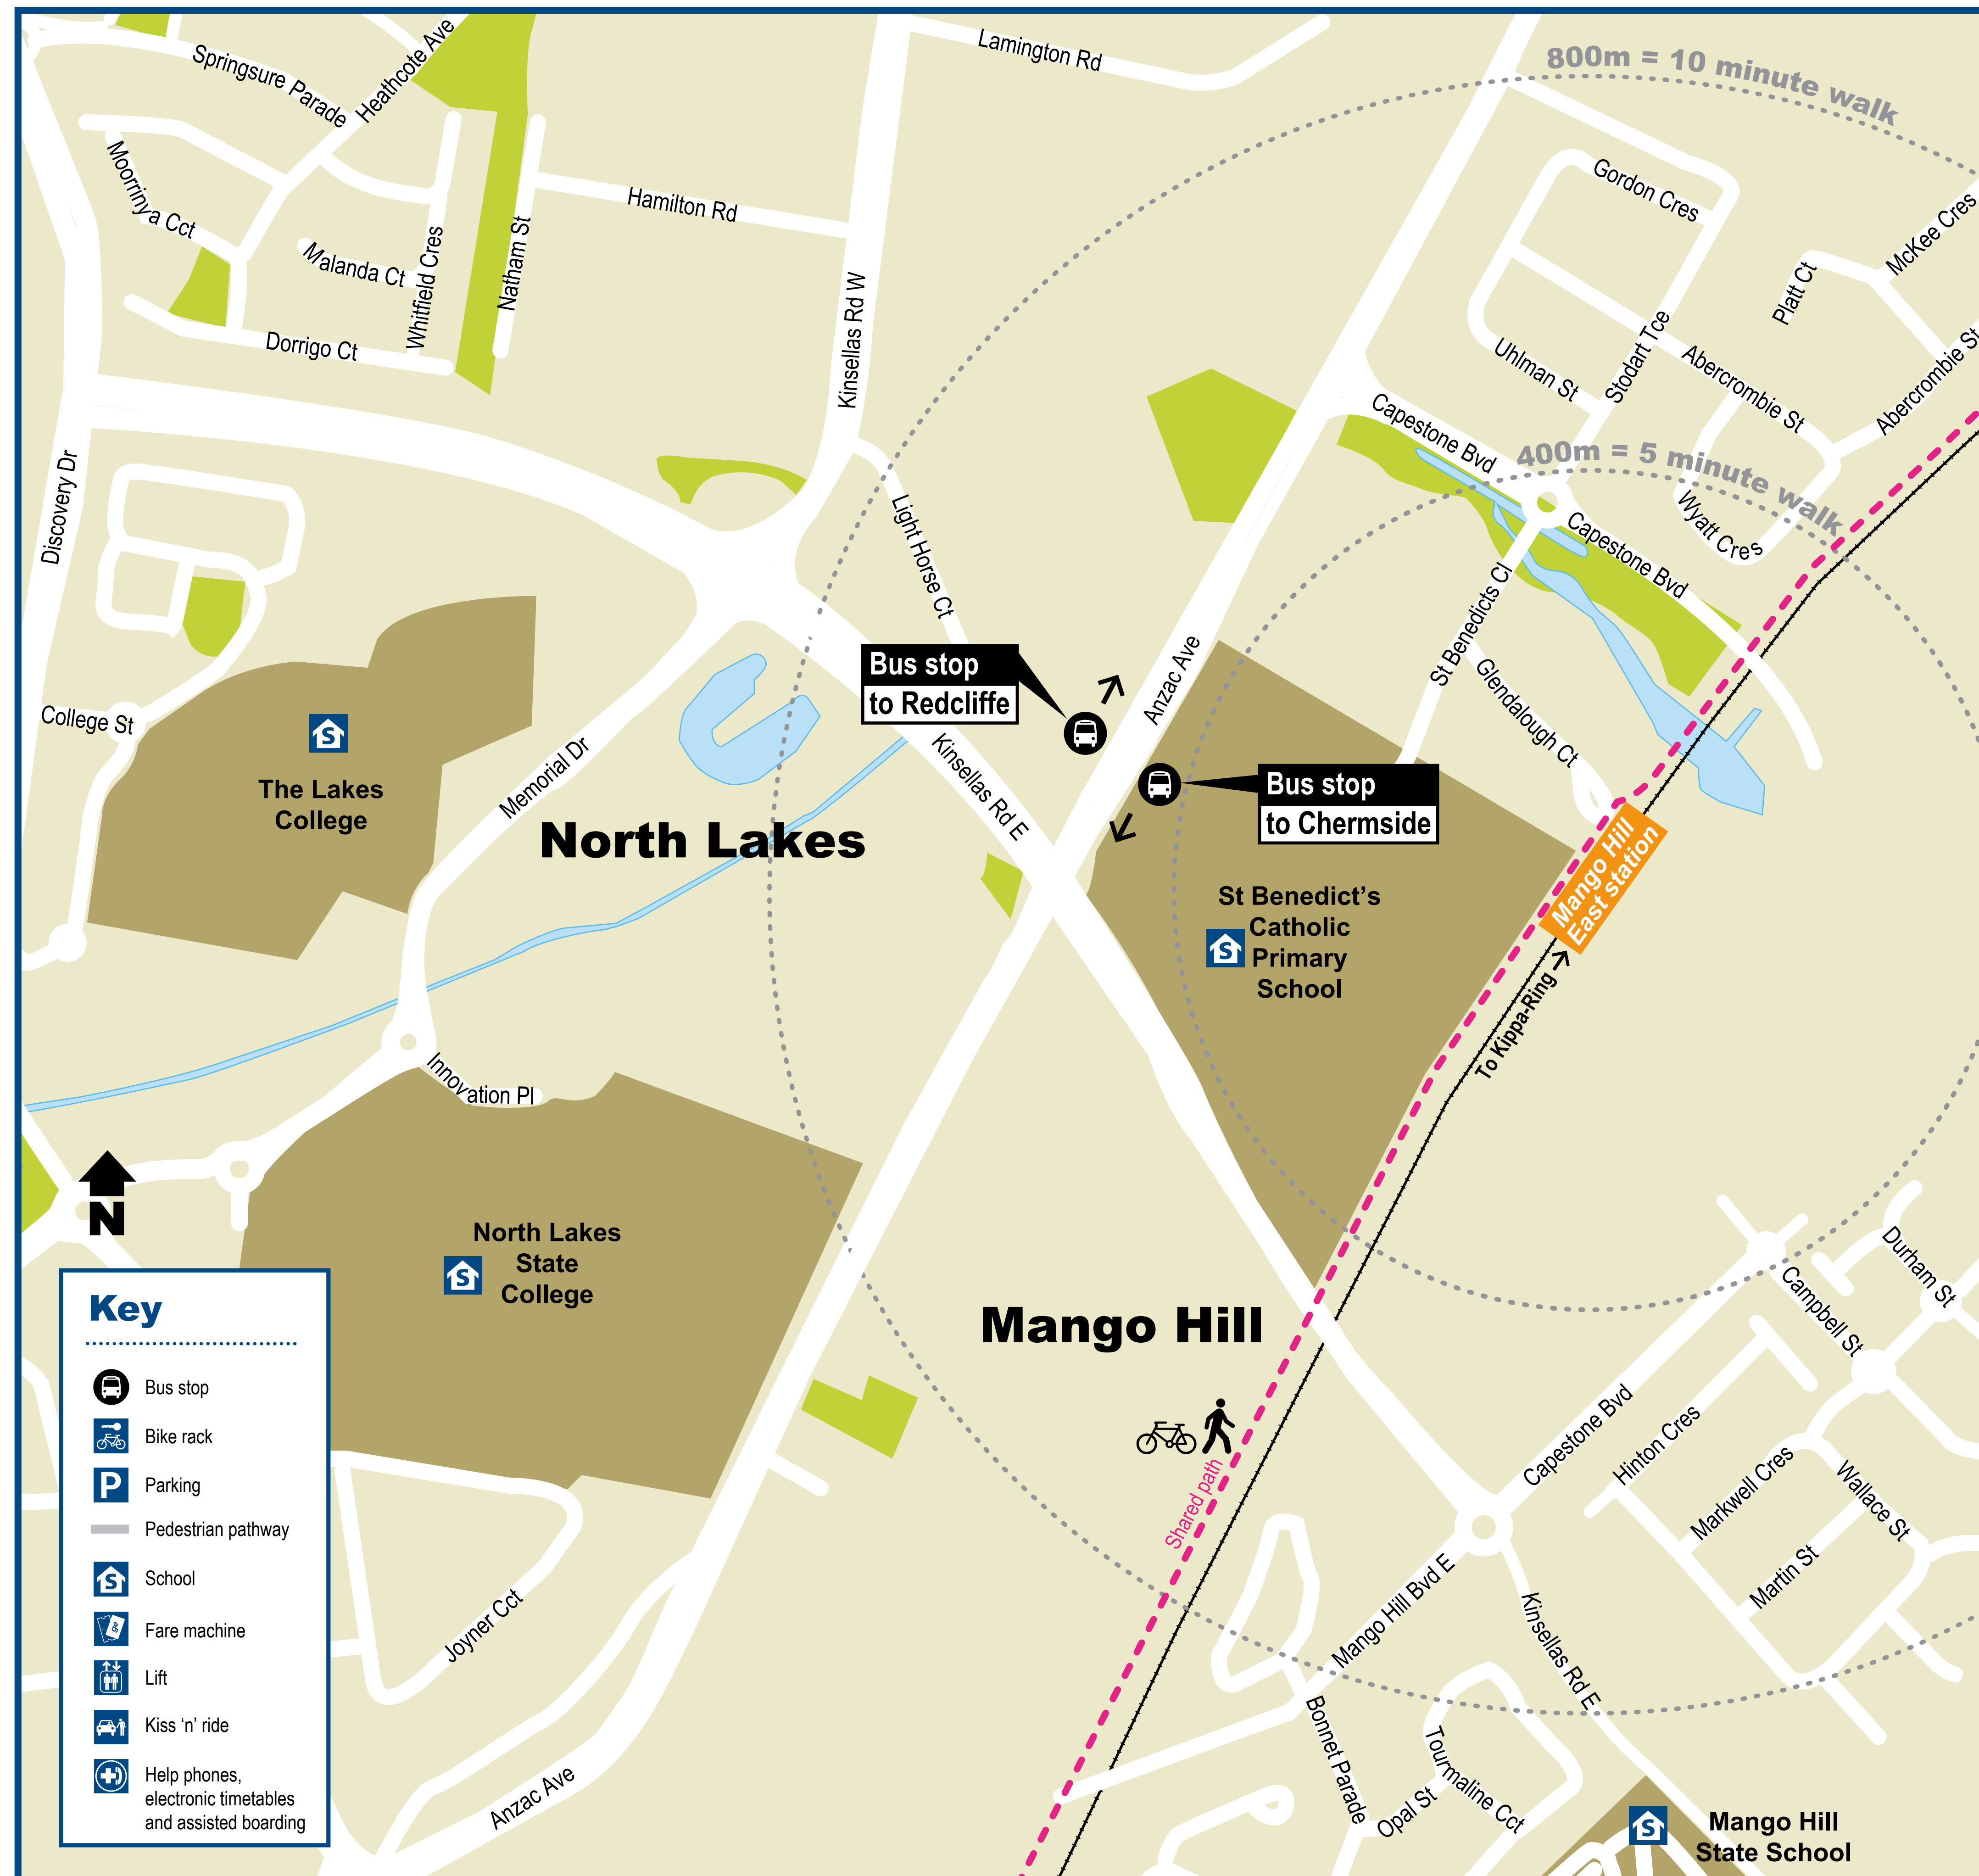

Mango Hill East station locality map

Effective 4 October 2016

Download *MyTransLink* app, visit translink.com.au or call 13 12 30