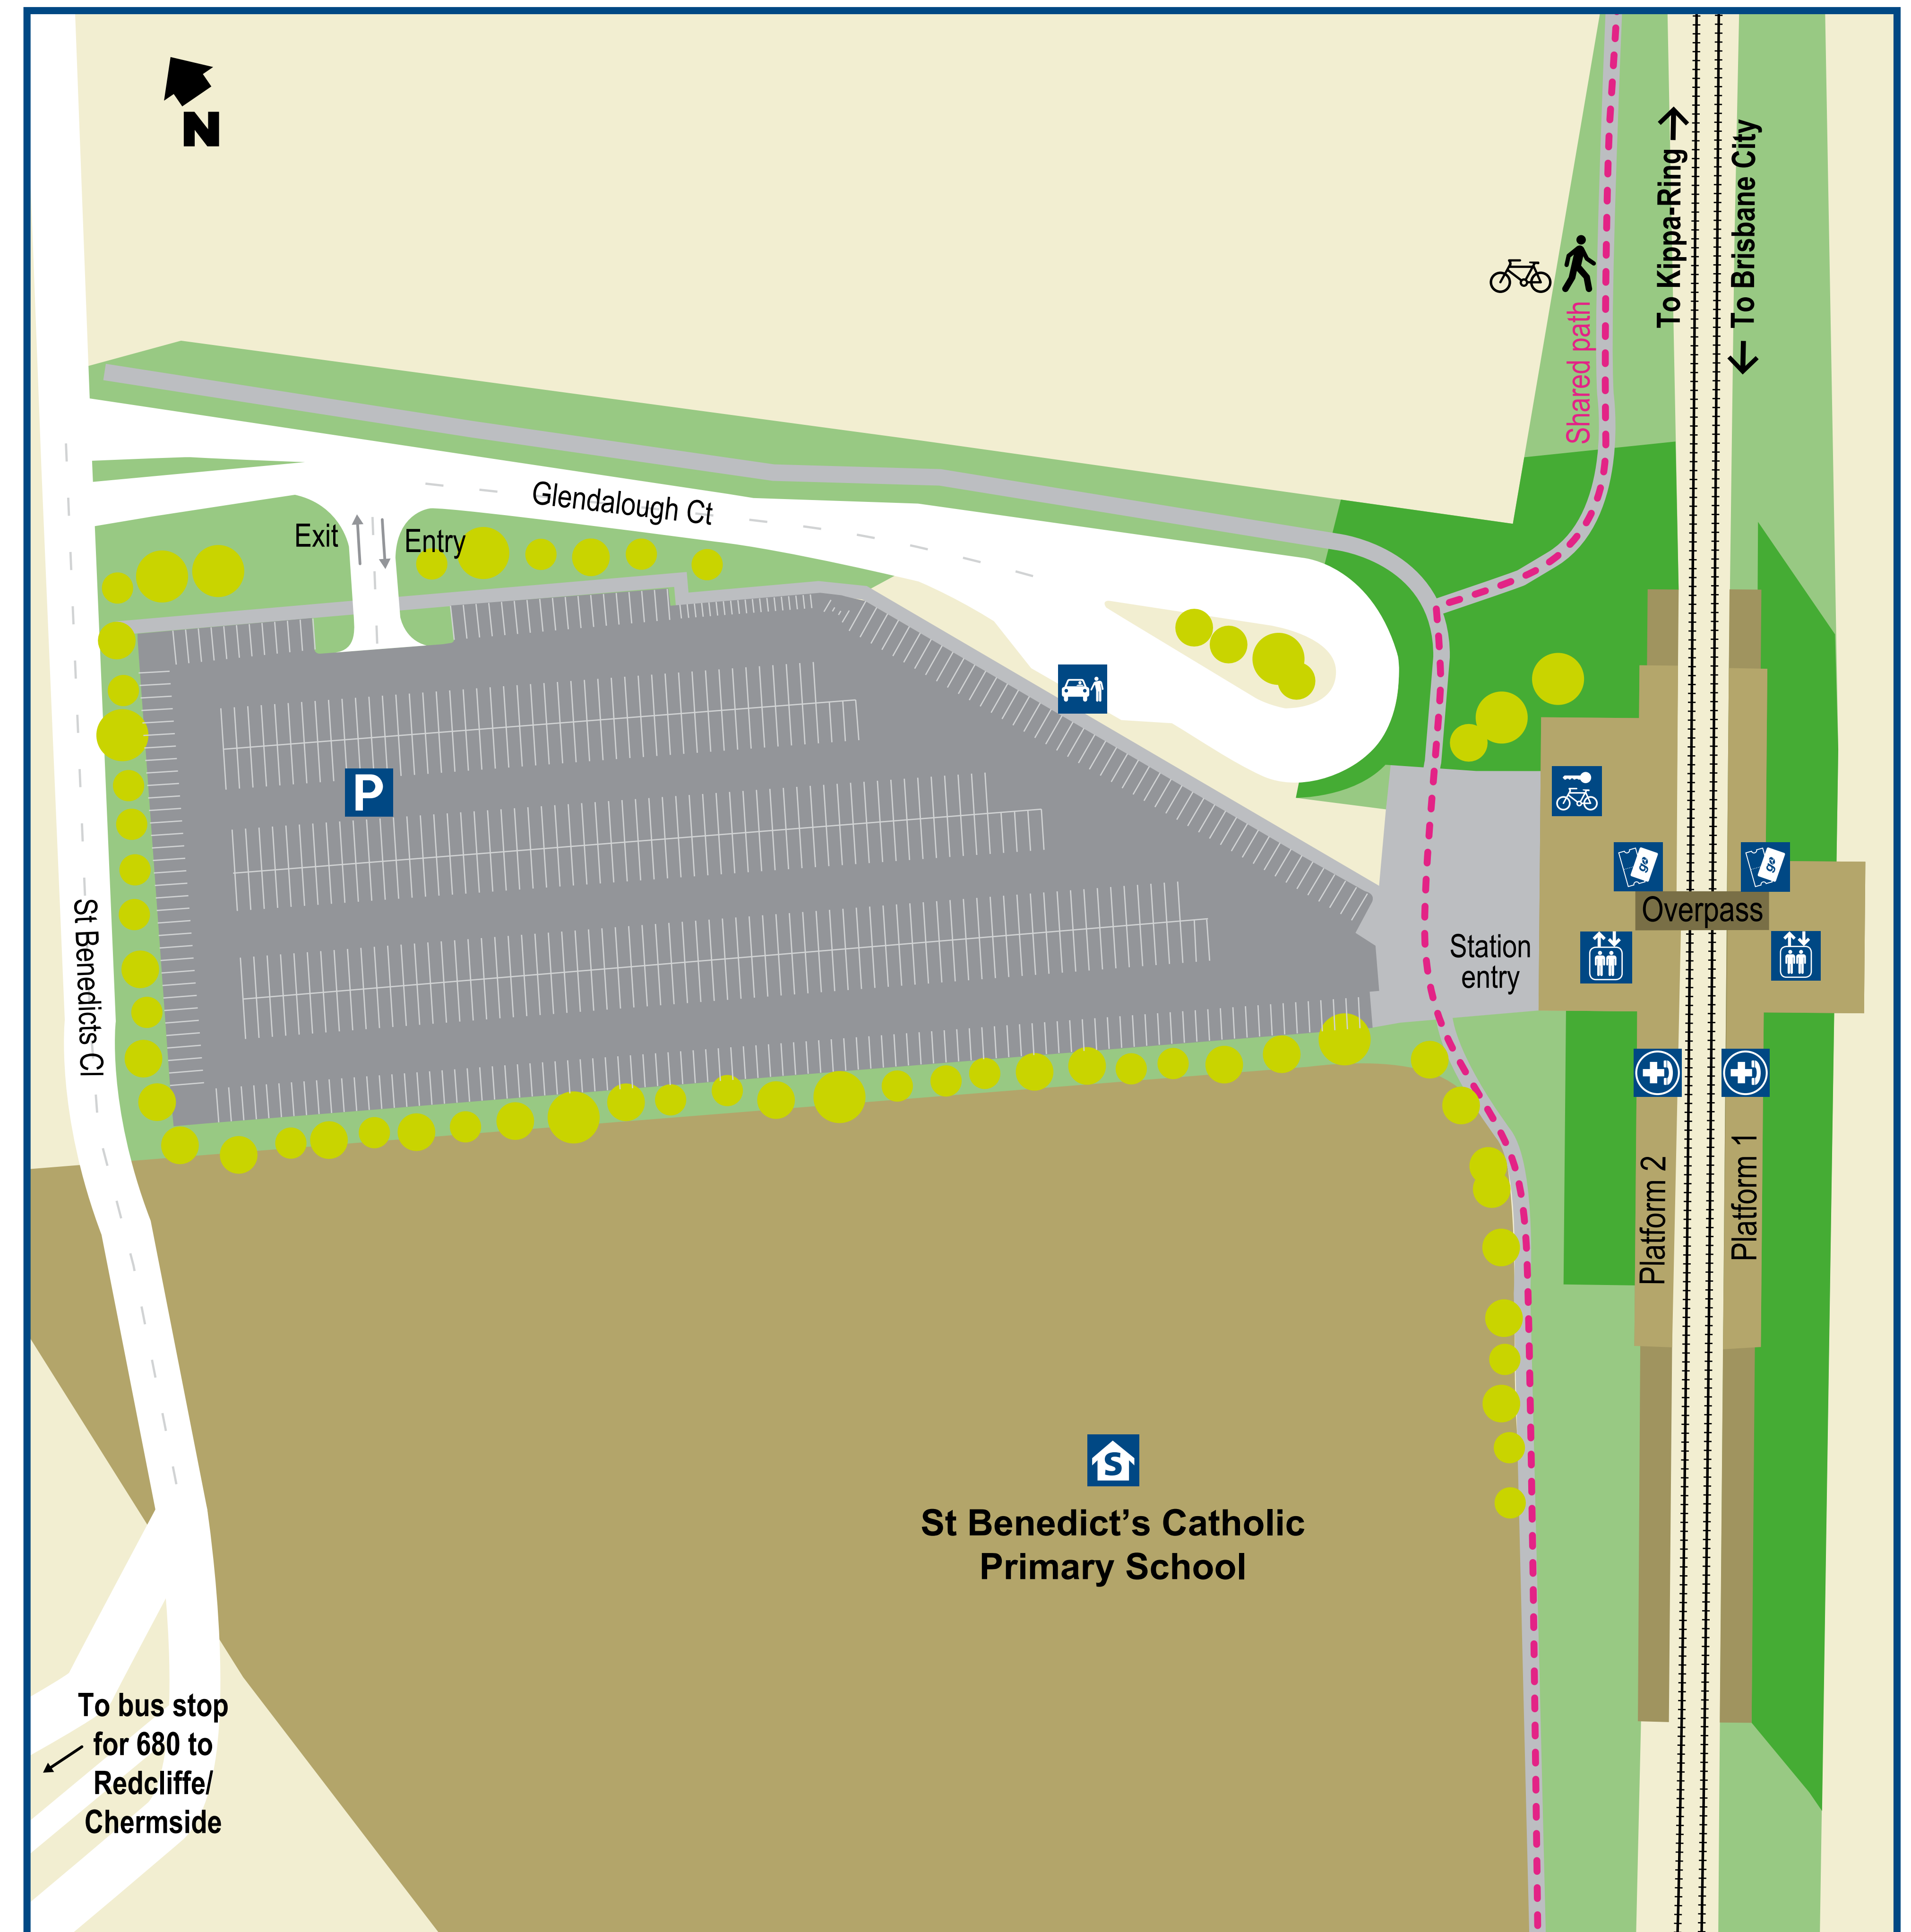

Mango Hill East station locality map

Effective 4 October 2016

Download *MyTransLink* app, visit translink.com.au or call 13 12 30