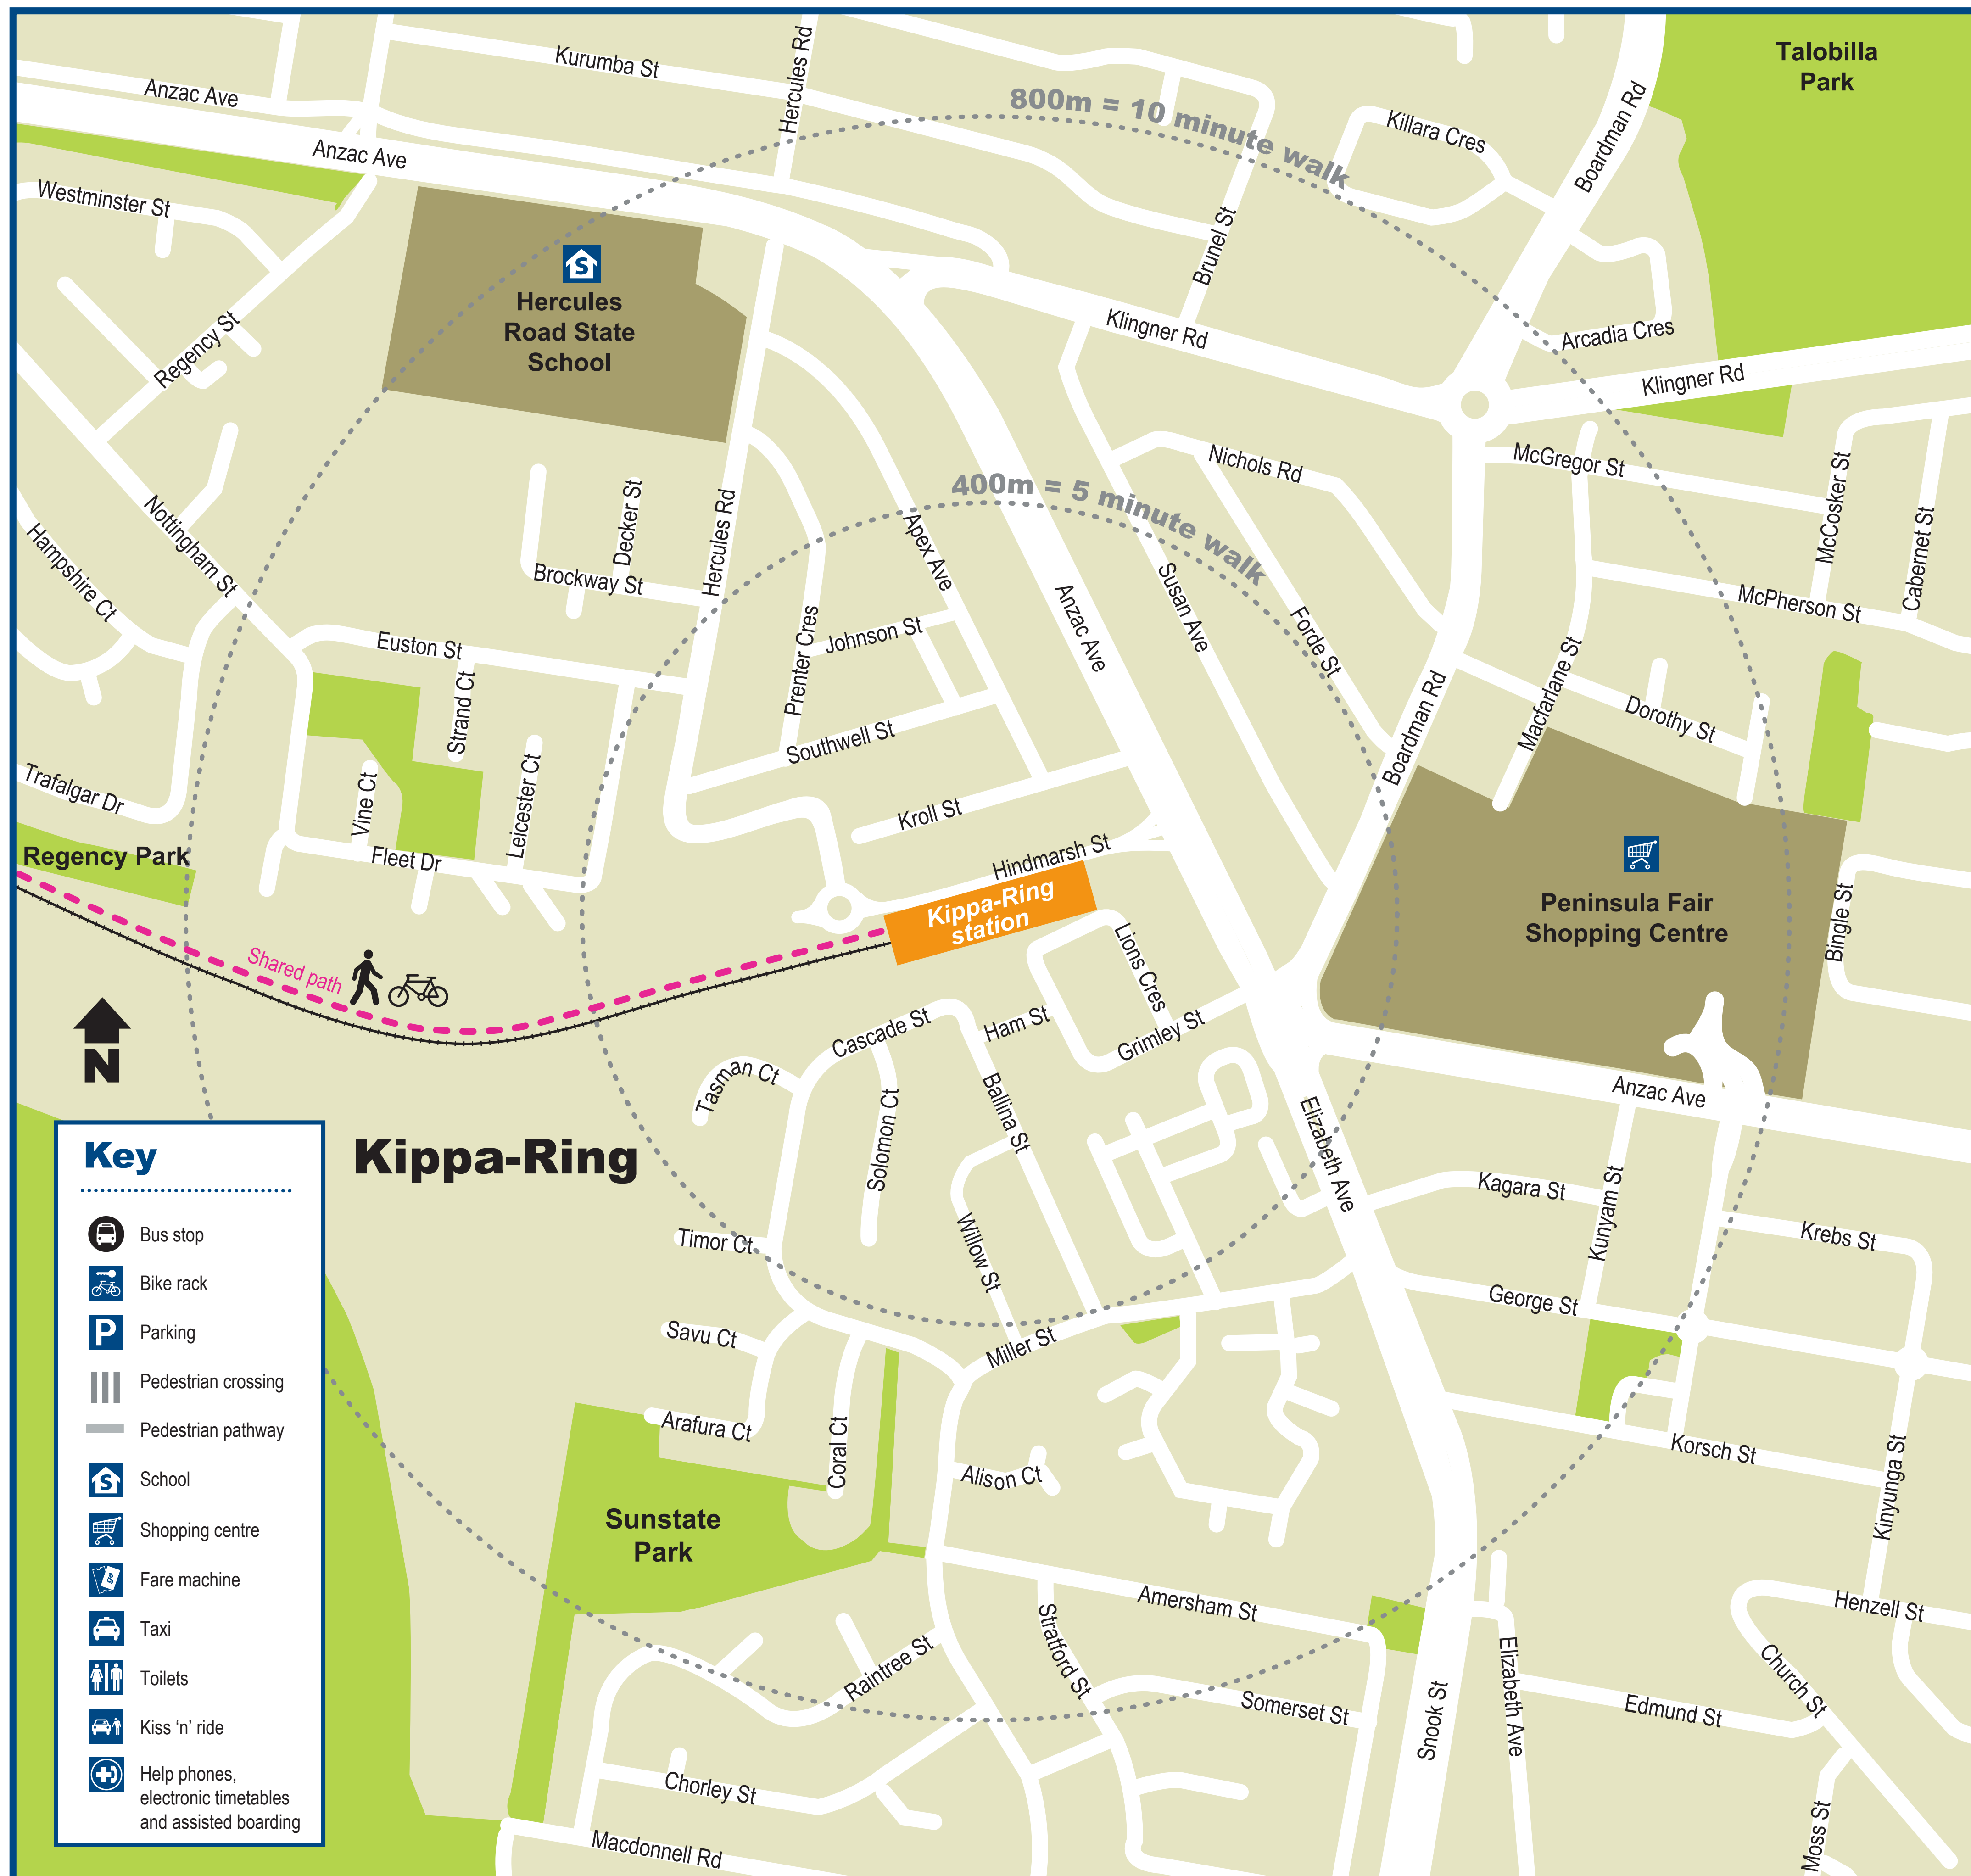

# Kippa-Ring station locality map

Effective 4 October 2016

Download *MyTransLink* app, visit [translink.com.au](http://translink.com.au) or call 13 12 30