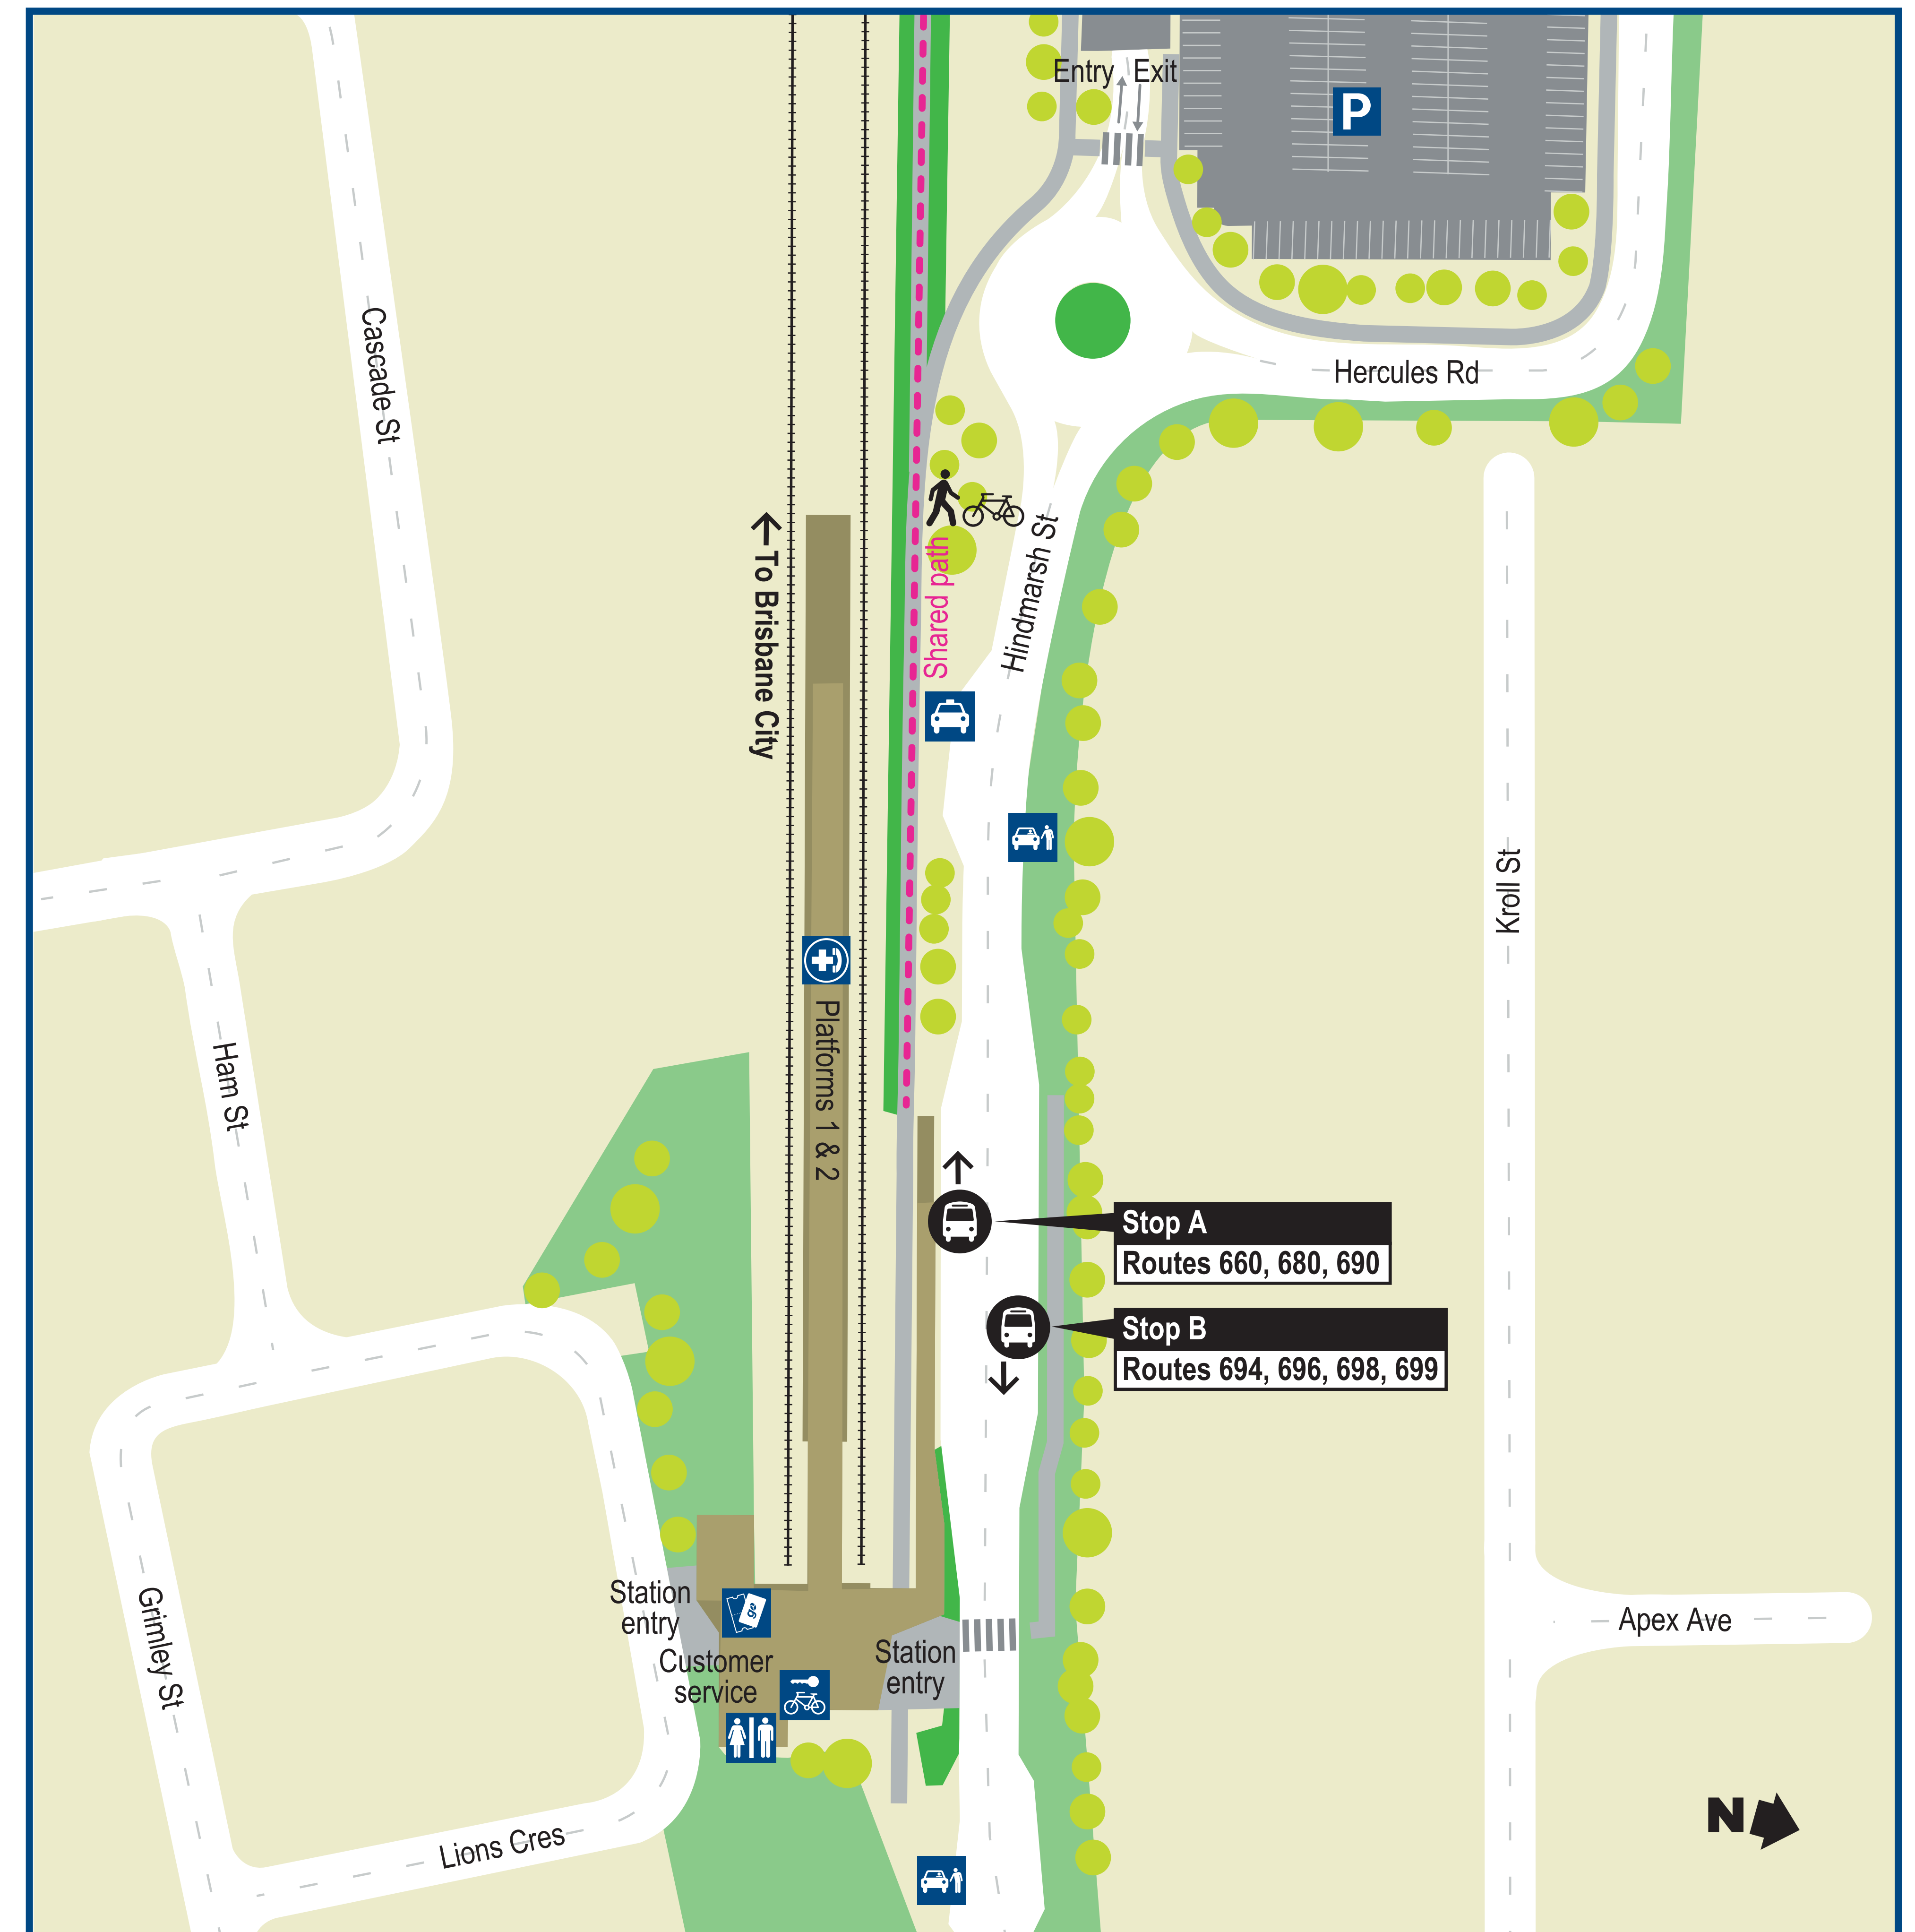

# Kippa-Ring station locality map

Effective 4 October 2016

Download *MyTransLink* app, visit [translink.com.au](http://translink.com.au) or call 13 12 30