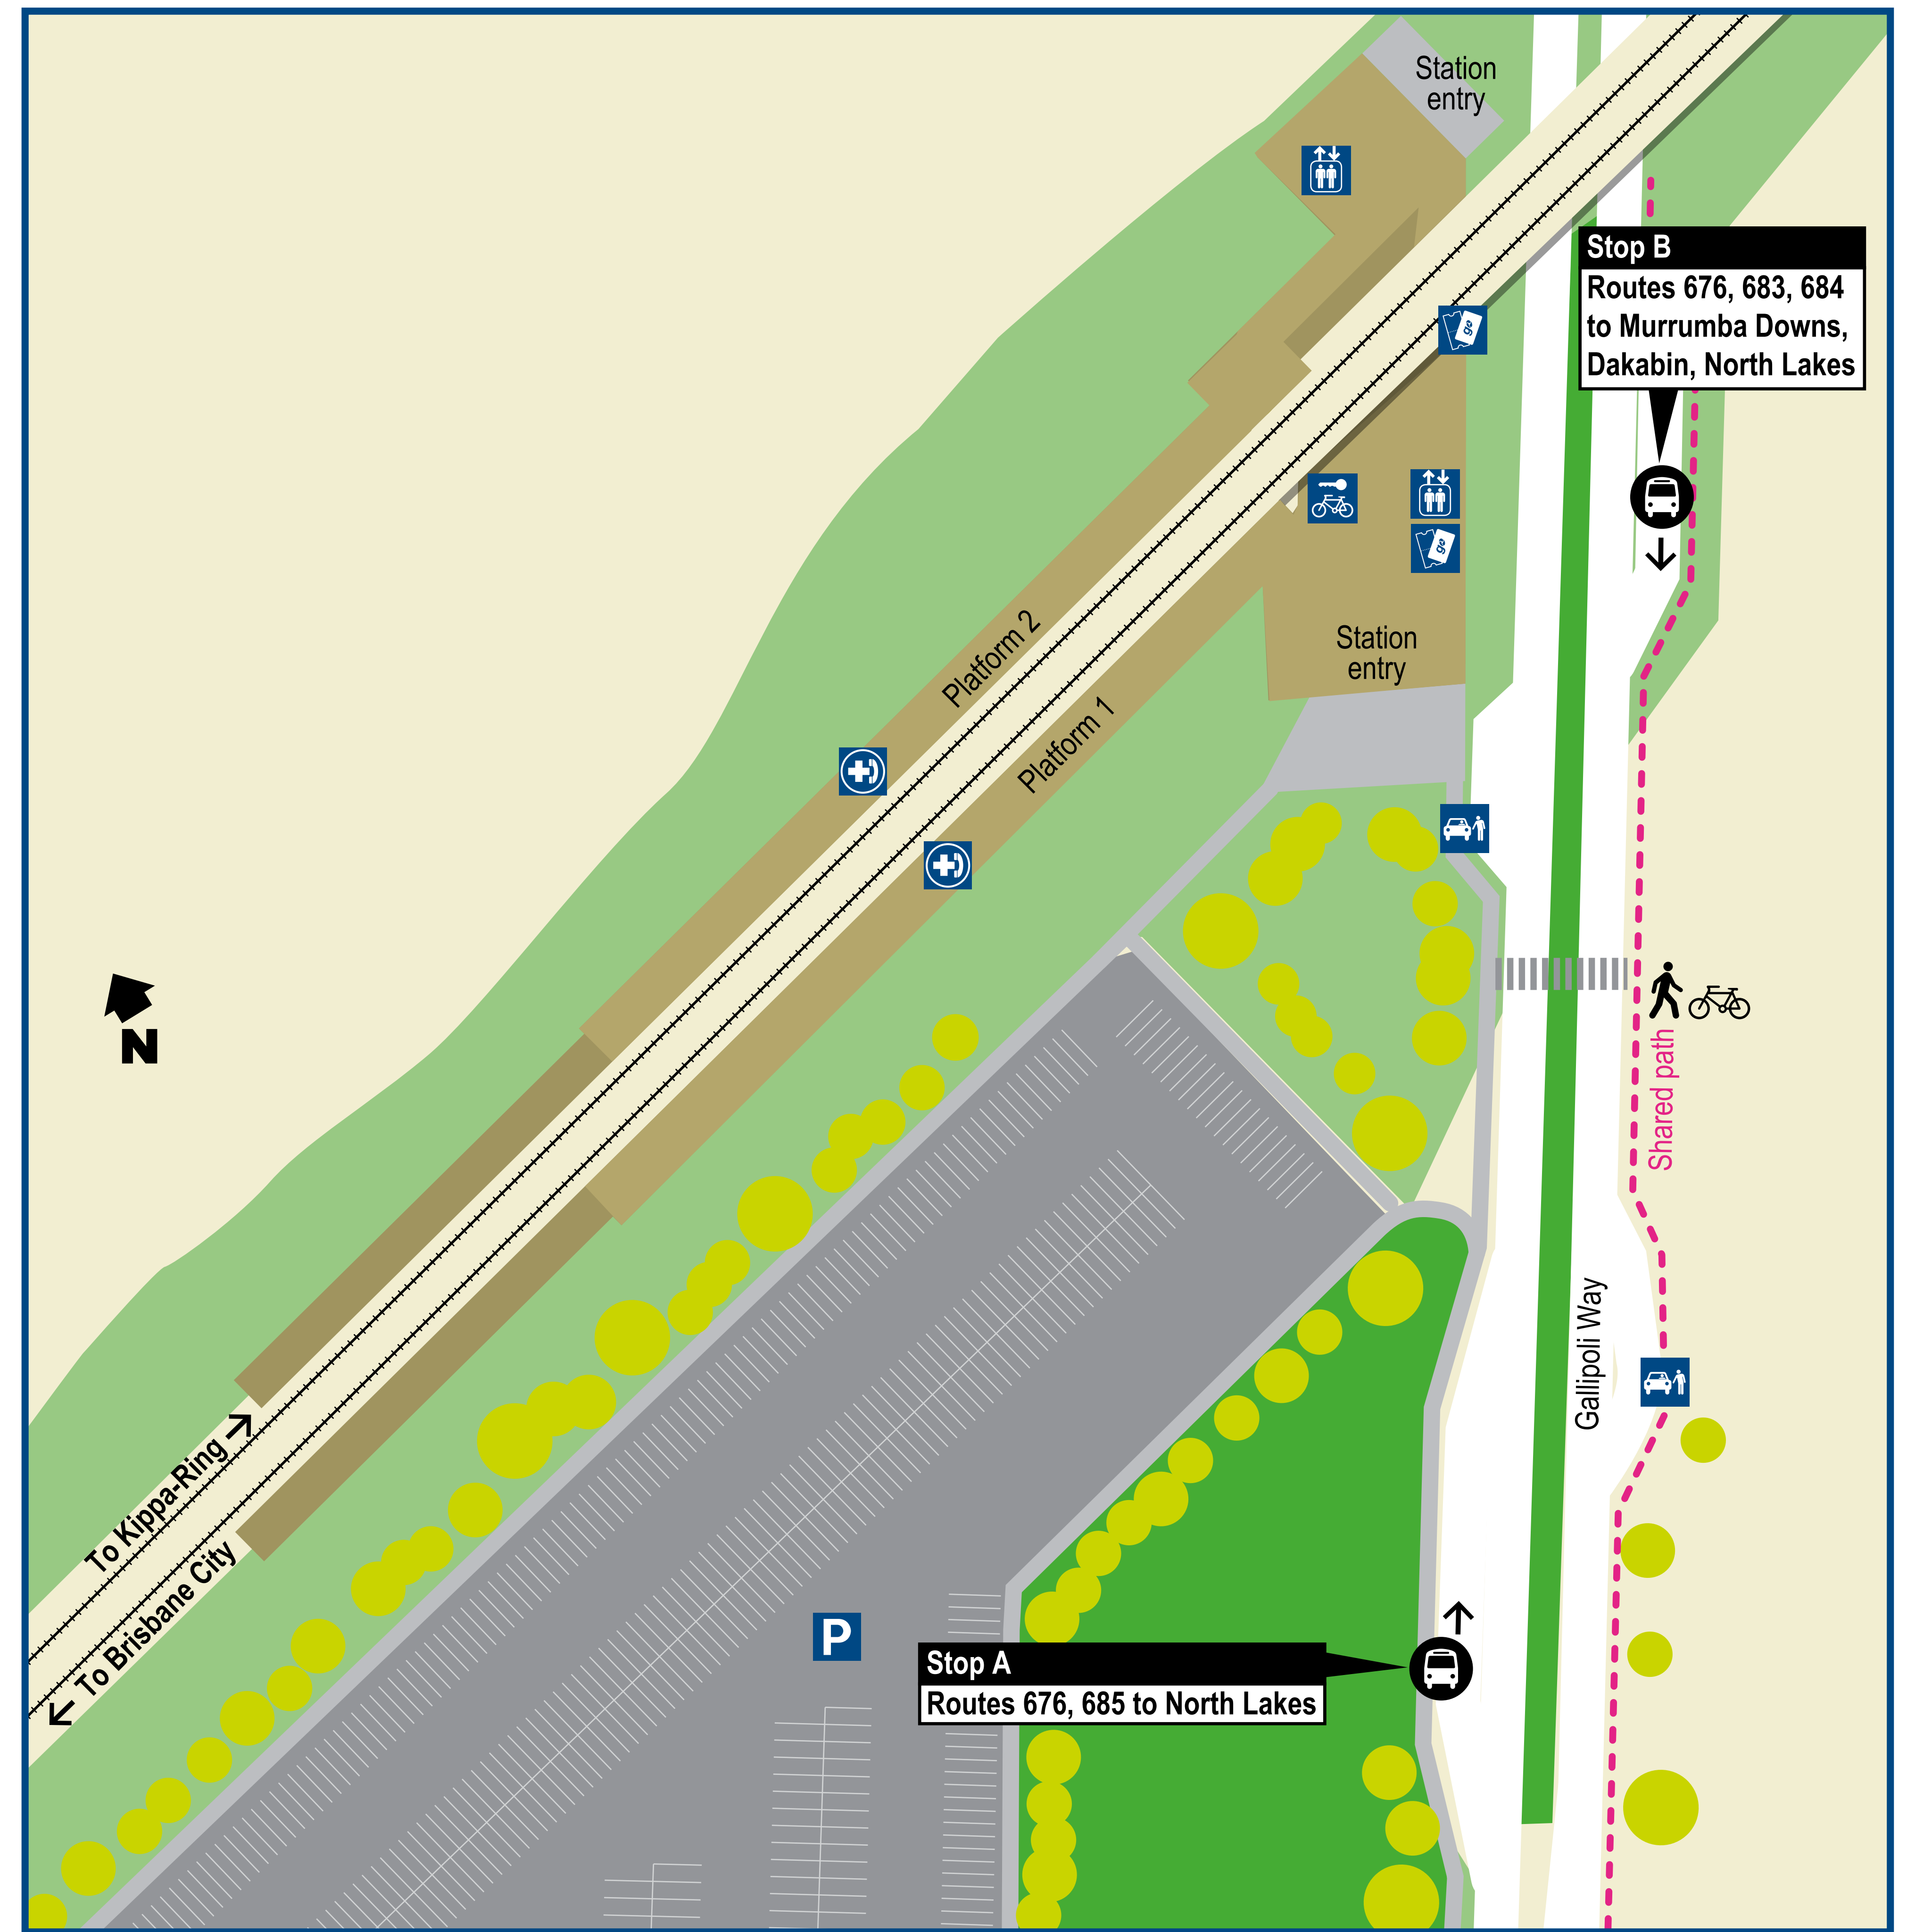

Kallangur station locality map

Effective 4 October 2016

Download *MyTransLink* app, visit translink.com.au or call 13 12 30