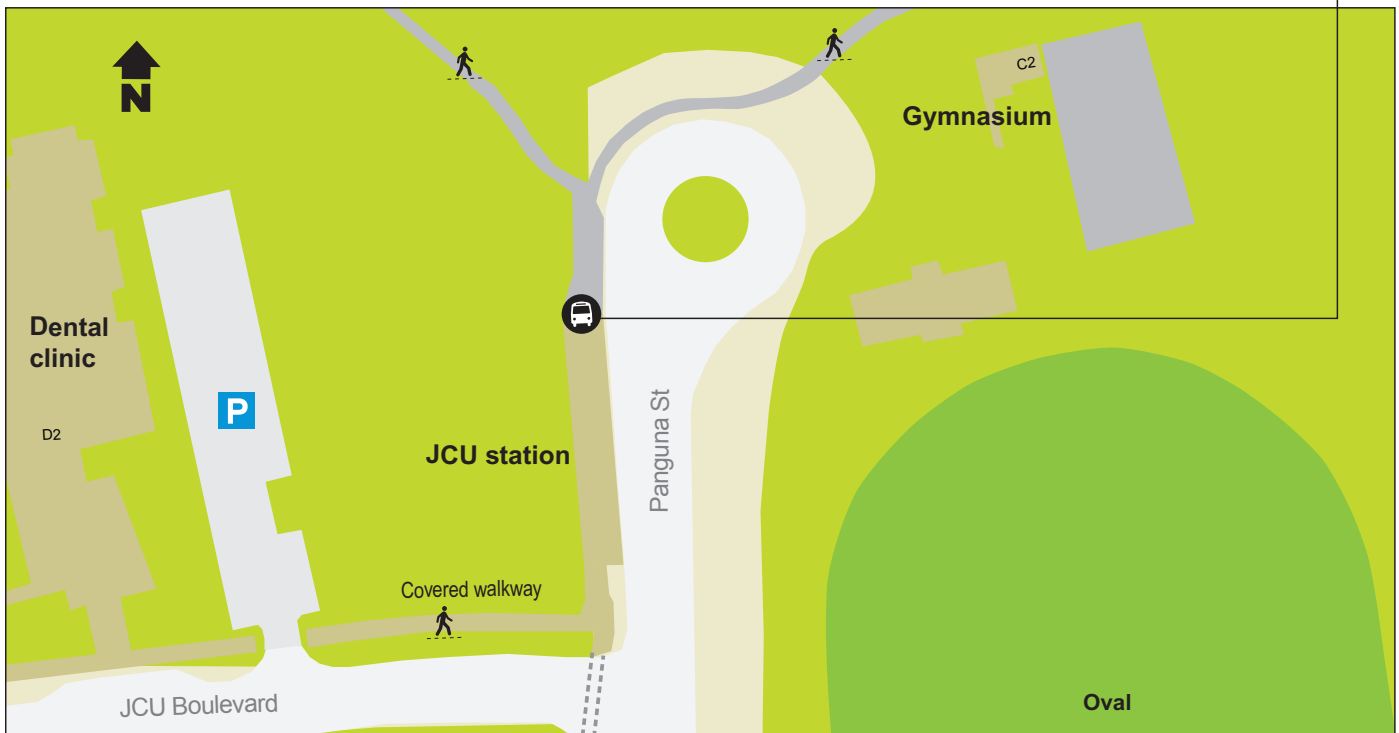

JCU station locality map

Effective February 2015

Visit translink.com.au or call 13 12 30