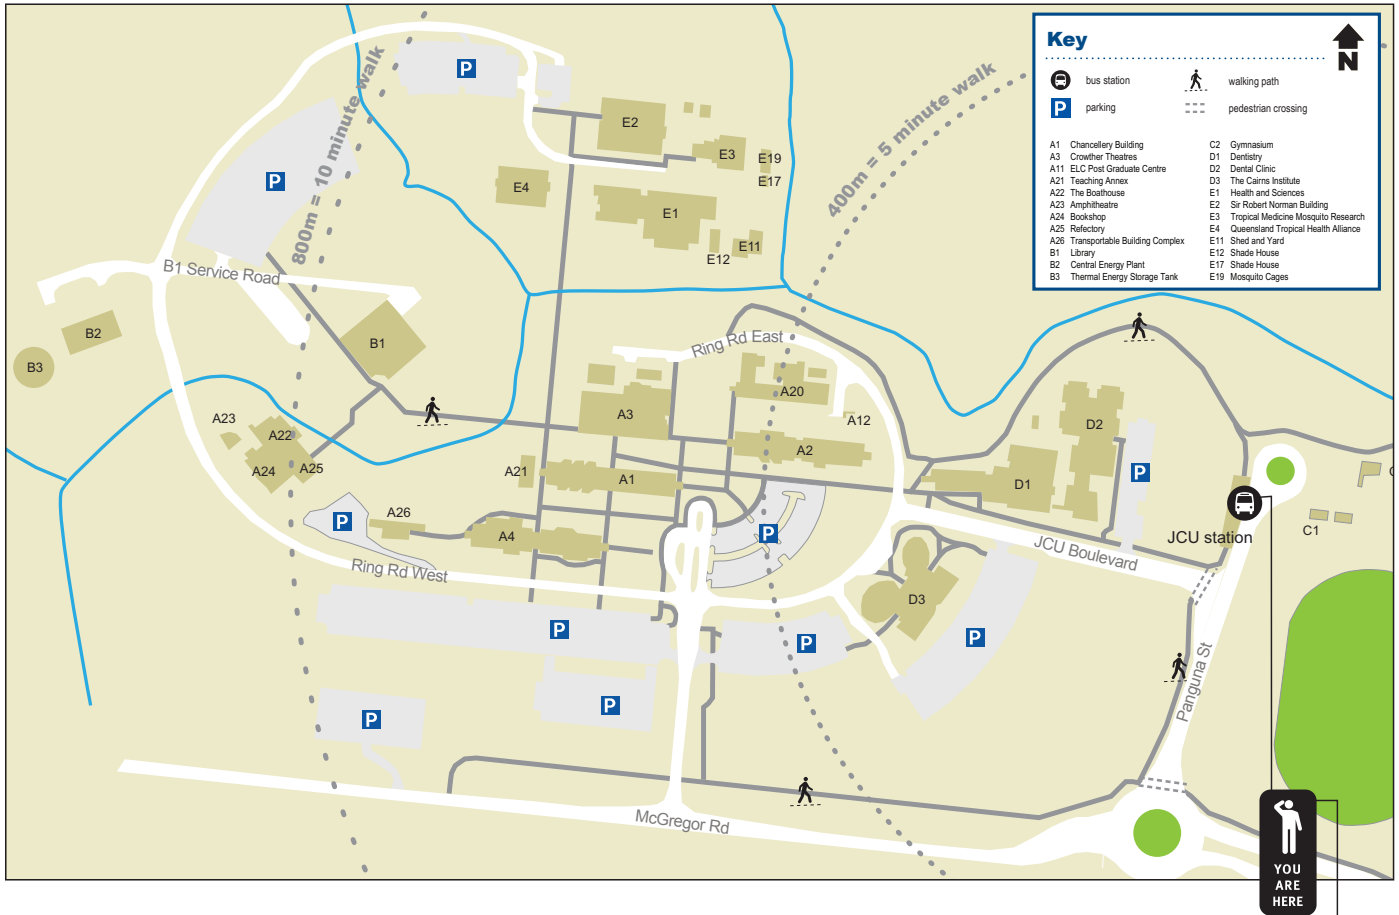

JCU station locality map

Effective February 2015

Visit translink.com.au or call 13 12 30