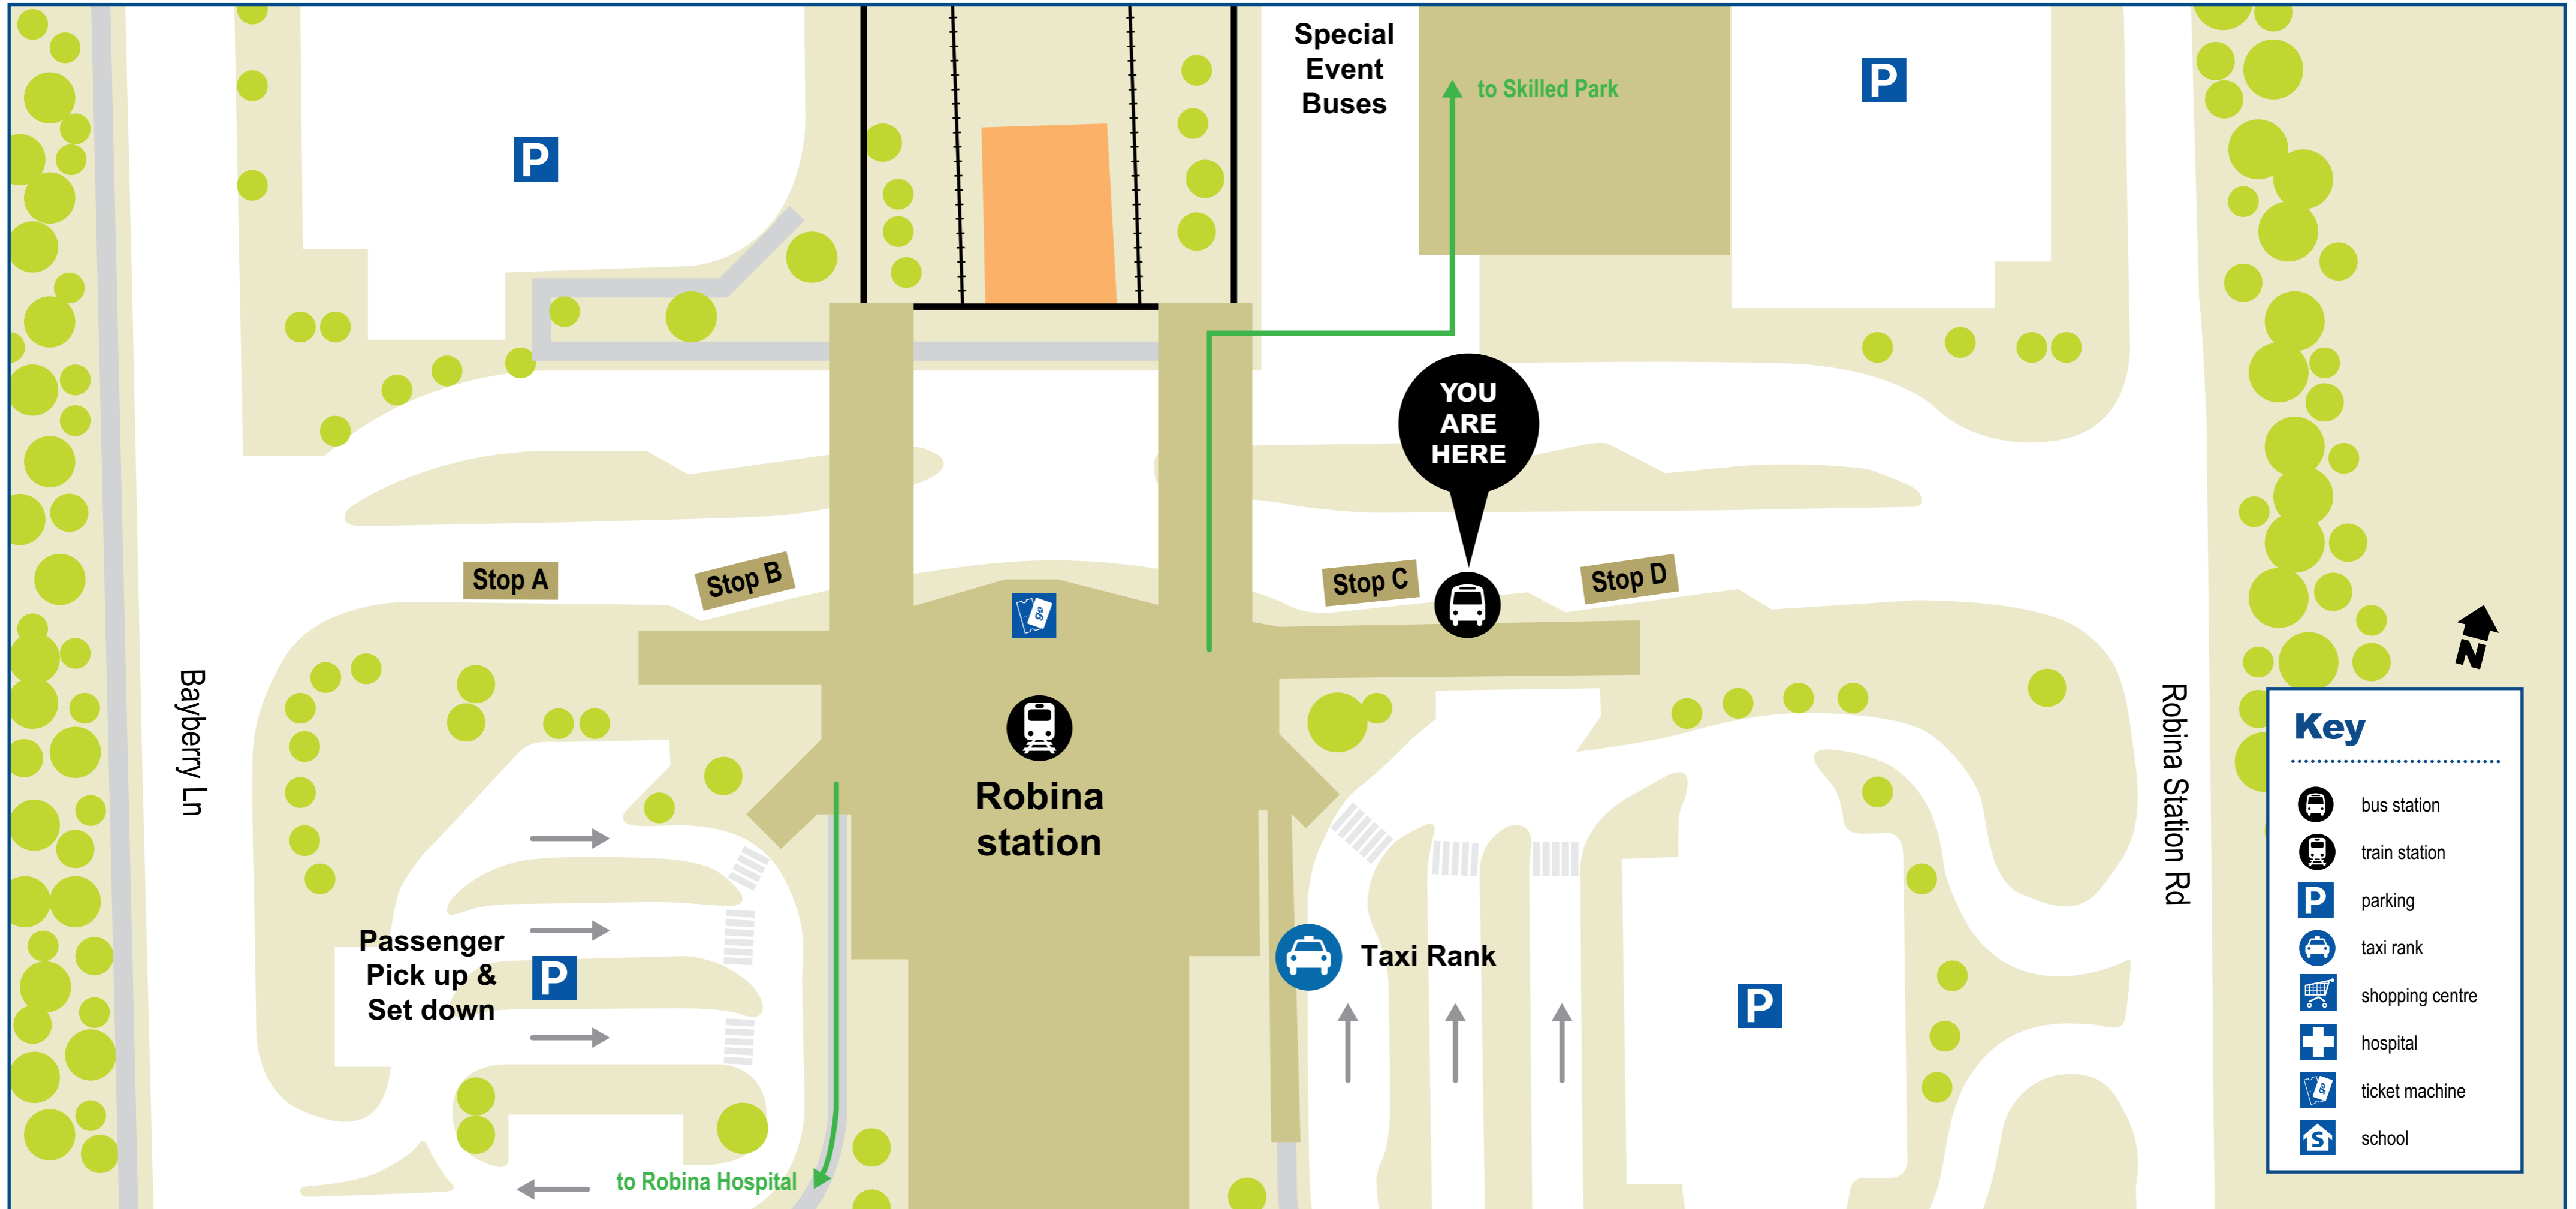

Robina station locality map

Effective 21 July 2014

I know where I want to go to		
Destination	Route	Leaves from
Bond University	750	C
Broadbeach South station	750	C
	751	D
	752	D
	755	A
Bundall	747	B
Gilston	748	A
Mermaid Waters	750	C
	751	D
Merrimac	755	A
	758	A
Mudgeeraba	748	A
	758	A
	759	D
Mudgeeraba Market Shopping Centre	748	A
Nerang	758	A
	748	A
Nerang train station	748	A
Pacific Fair	Train	
	750	C
	751	D
	752	D
Reedy Creek	755	A
	759	D
Robina Town Centre	747	B
	748	D
	750	C
	751	D
	752	D
	755	C
758	C	
Robina Woods	752	D
Southport station	747	B
Tallai	748	A
Varsity Lakes	750	C
	759	D

I know the bus I want to take	
Route	Leaves from
747	B
748	A (to Nerang)
	D (to Robina Town Centre)
750	C
751	D
752	D
755	A (to Broadbeach)
	C (to Robina Town Centre)
758	A (to Merrimac)
	C (to Robina Town Centre)
759	D