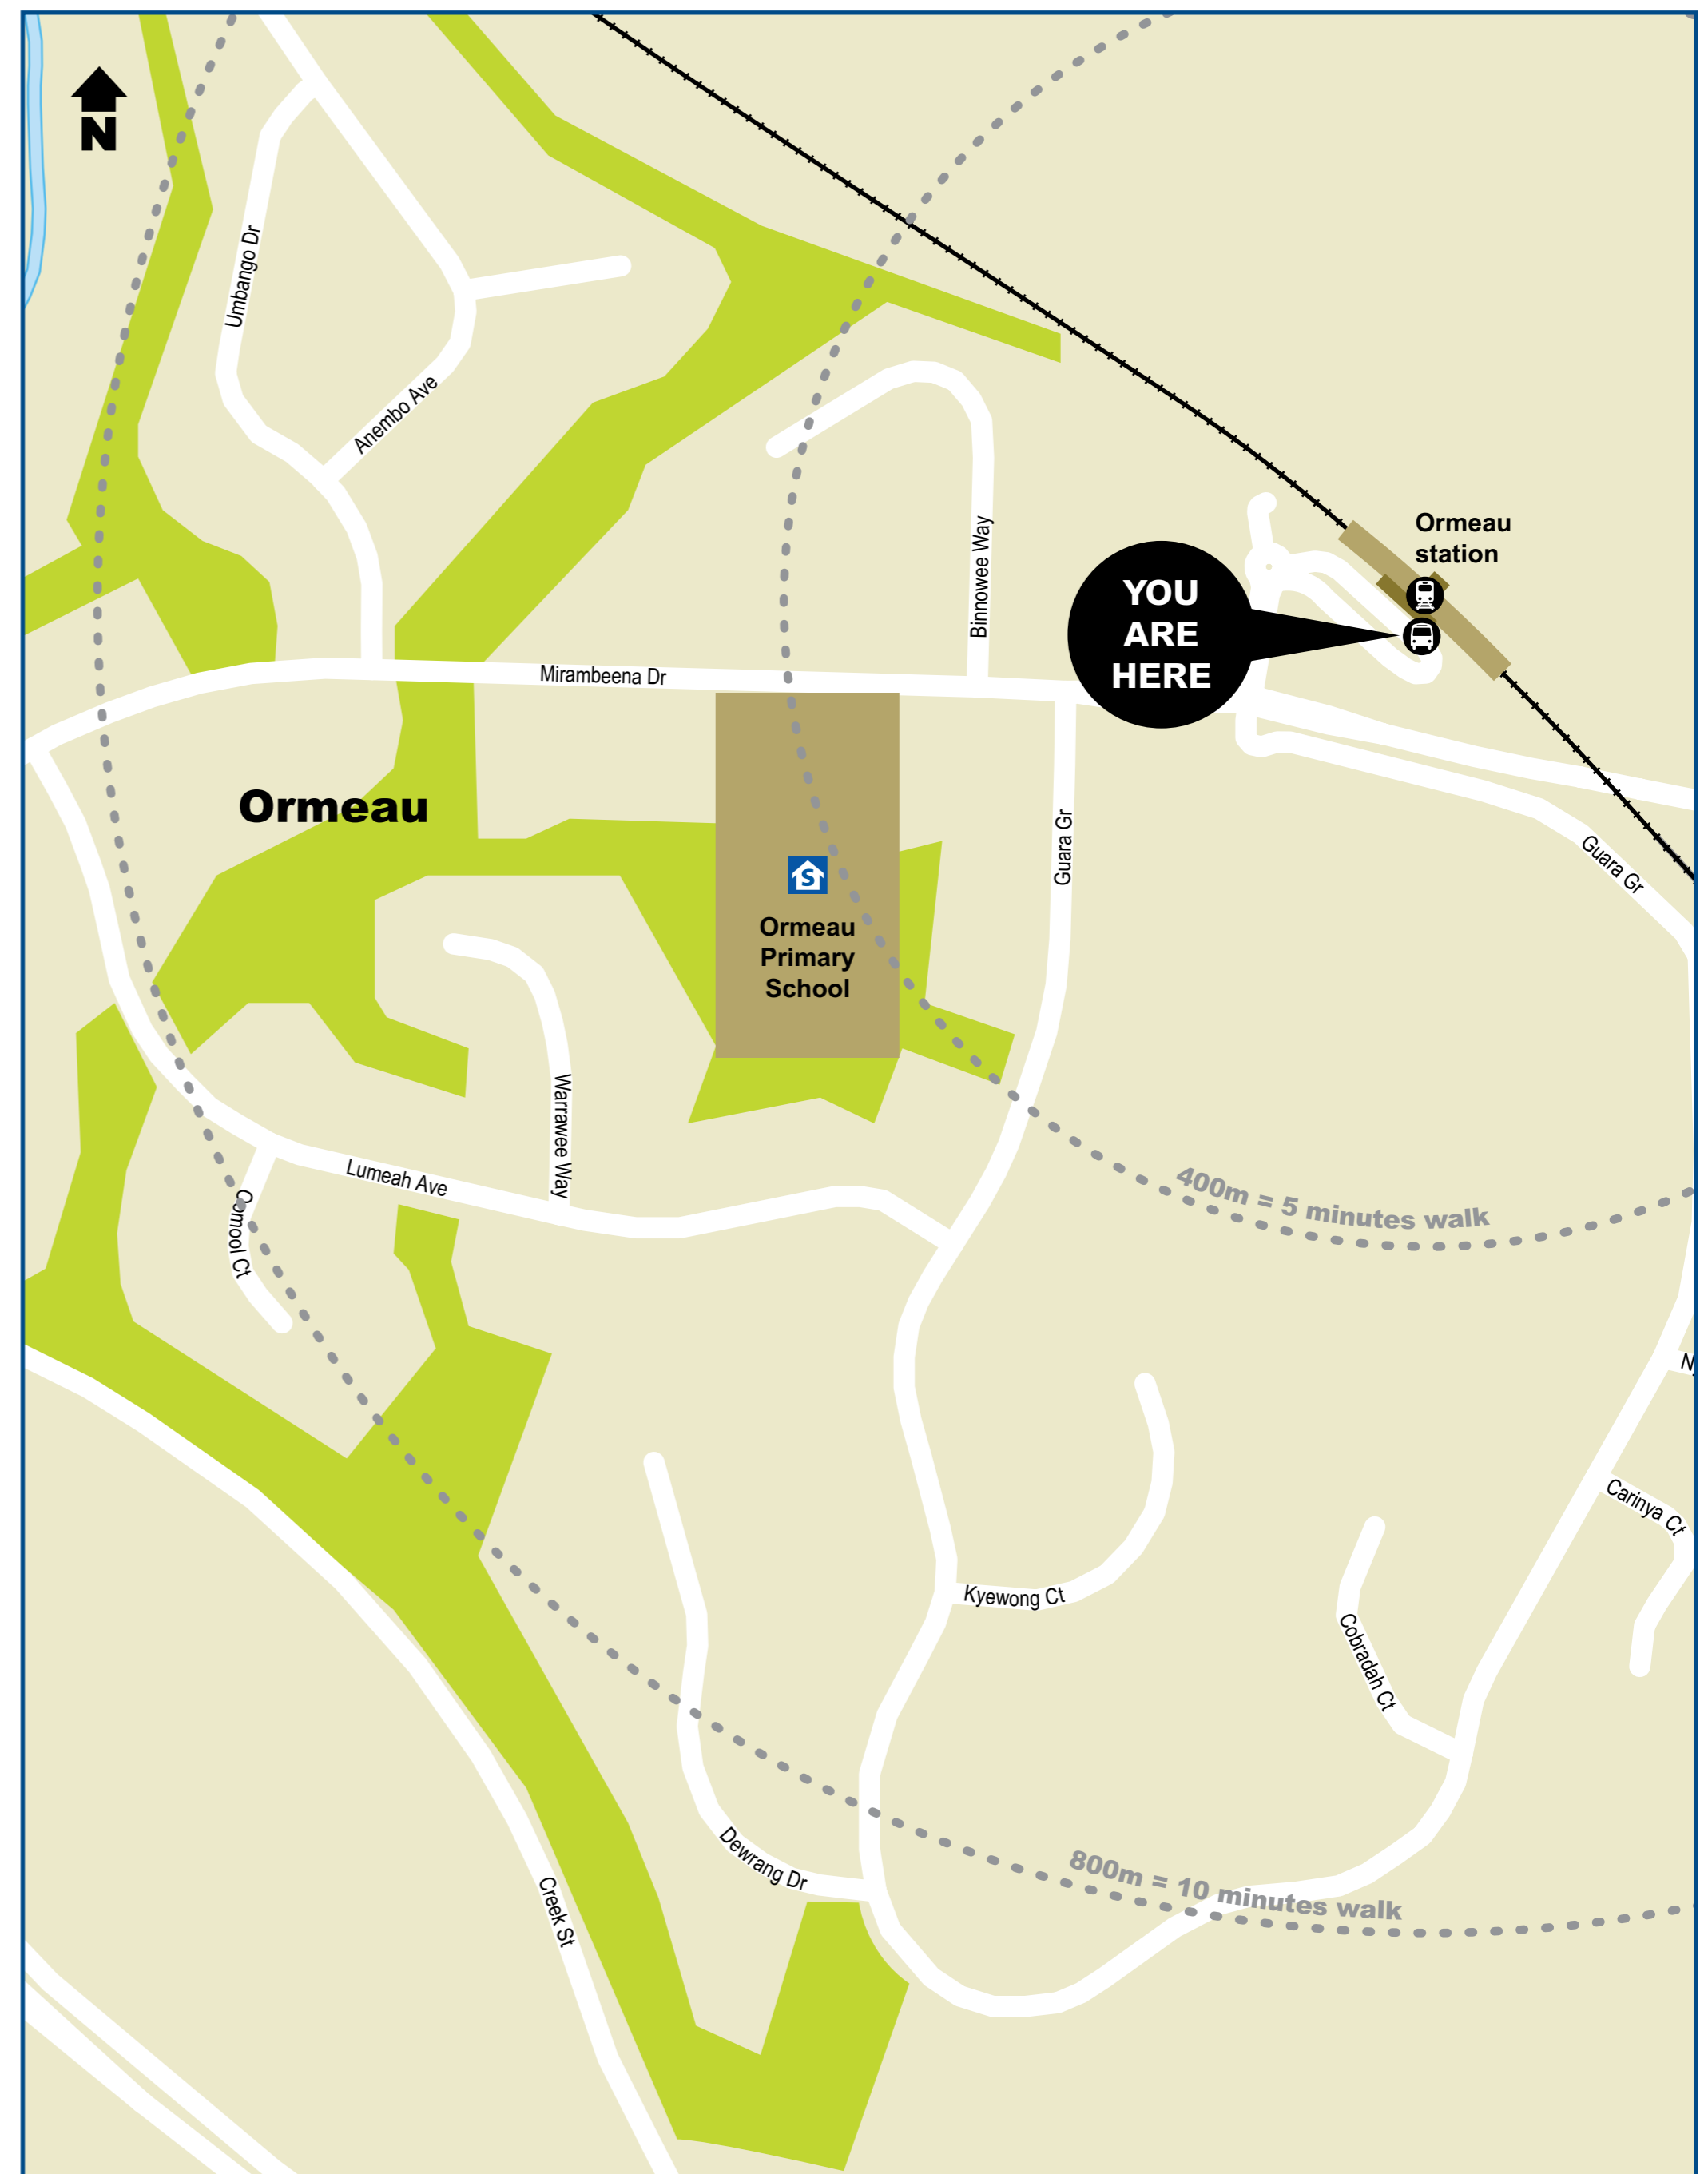

I know where I want to go to	
Destination	Route
Beenleigh station	728
	729
	Train
Coomera	721
	722
	Train
Coomera Rivers	722
Jacobs Ridge	728
Ormeau Hills	729
Pimpama	721
	722
Upper Coomera	721
Yatala	728
	729