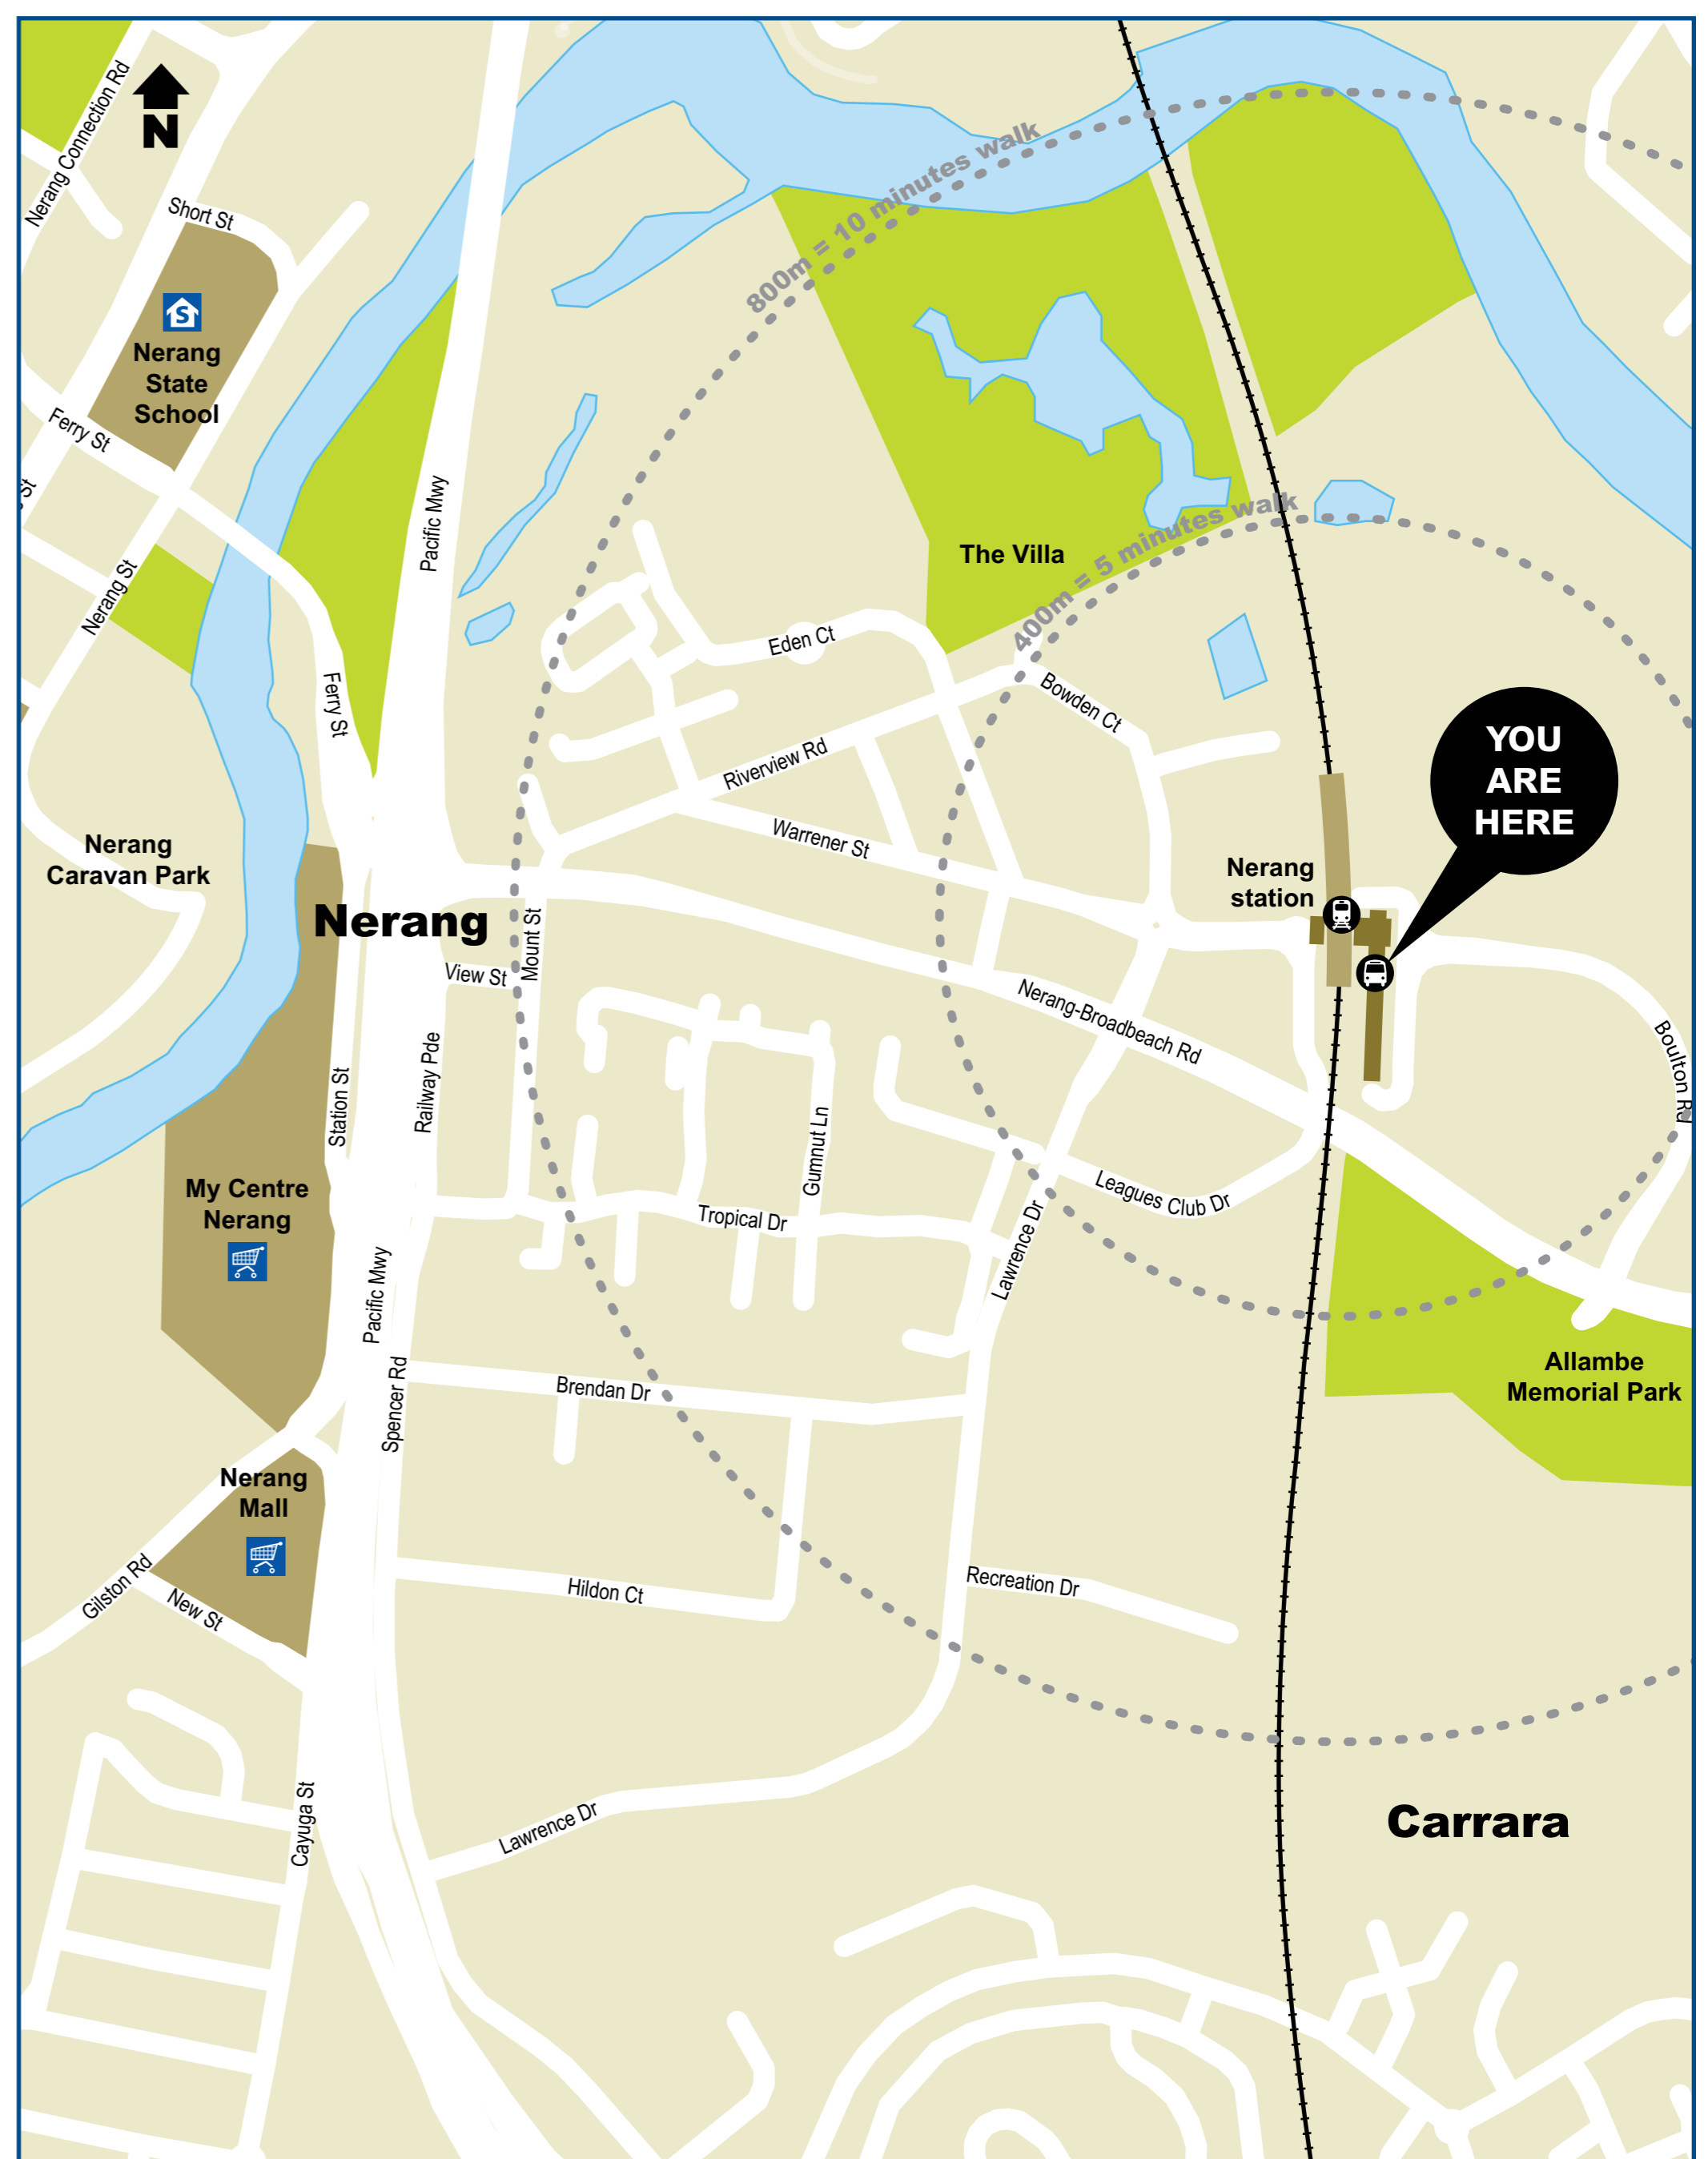

I know where I want to go to			
Destination	Route	Leaves from	
Ashmore	735	E	
	739	D	
	740	A	
Benowa	740	A	
	Broadbeach South station	743	B
		744	B
745		C	
Bundall	740	A	
	Carrara	743	B
		744	B
745		C	
Clearwater	749	F	
Gold Coast University Hospital station	739	D	
Gilston	748	F	
Griffith University station	739	D	
Highland Park	739	D	
	744	B	
	Mudgeeraba	748	F
Nerang Mall & My Centre Nerang		739	D
		743	B
		744	B
		746	D
	748	F	
749	F		
Nerang West	746	D	
Pacific Fair	743	B	
	744	B	
	745	C	
Pappas Way	743	B	
Robina Town Centre	748	F	
Robina train station	748	F	
	Train		
Southport station	735	E	
Surfers Paradise	740	A	
Tallai	748	F	

I know the bus I want to take	
Route	Leaves from
735	E
739	D
740	A (to Surfers Paradise)
	E (to Nerang Primary)
743	B
744	B
745	C
746	D
748	F
749	F

Visit translink.com.au or call 13 12 30