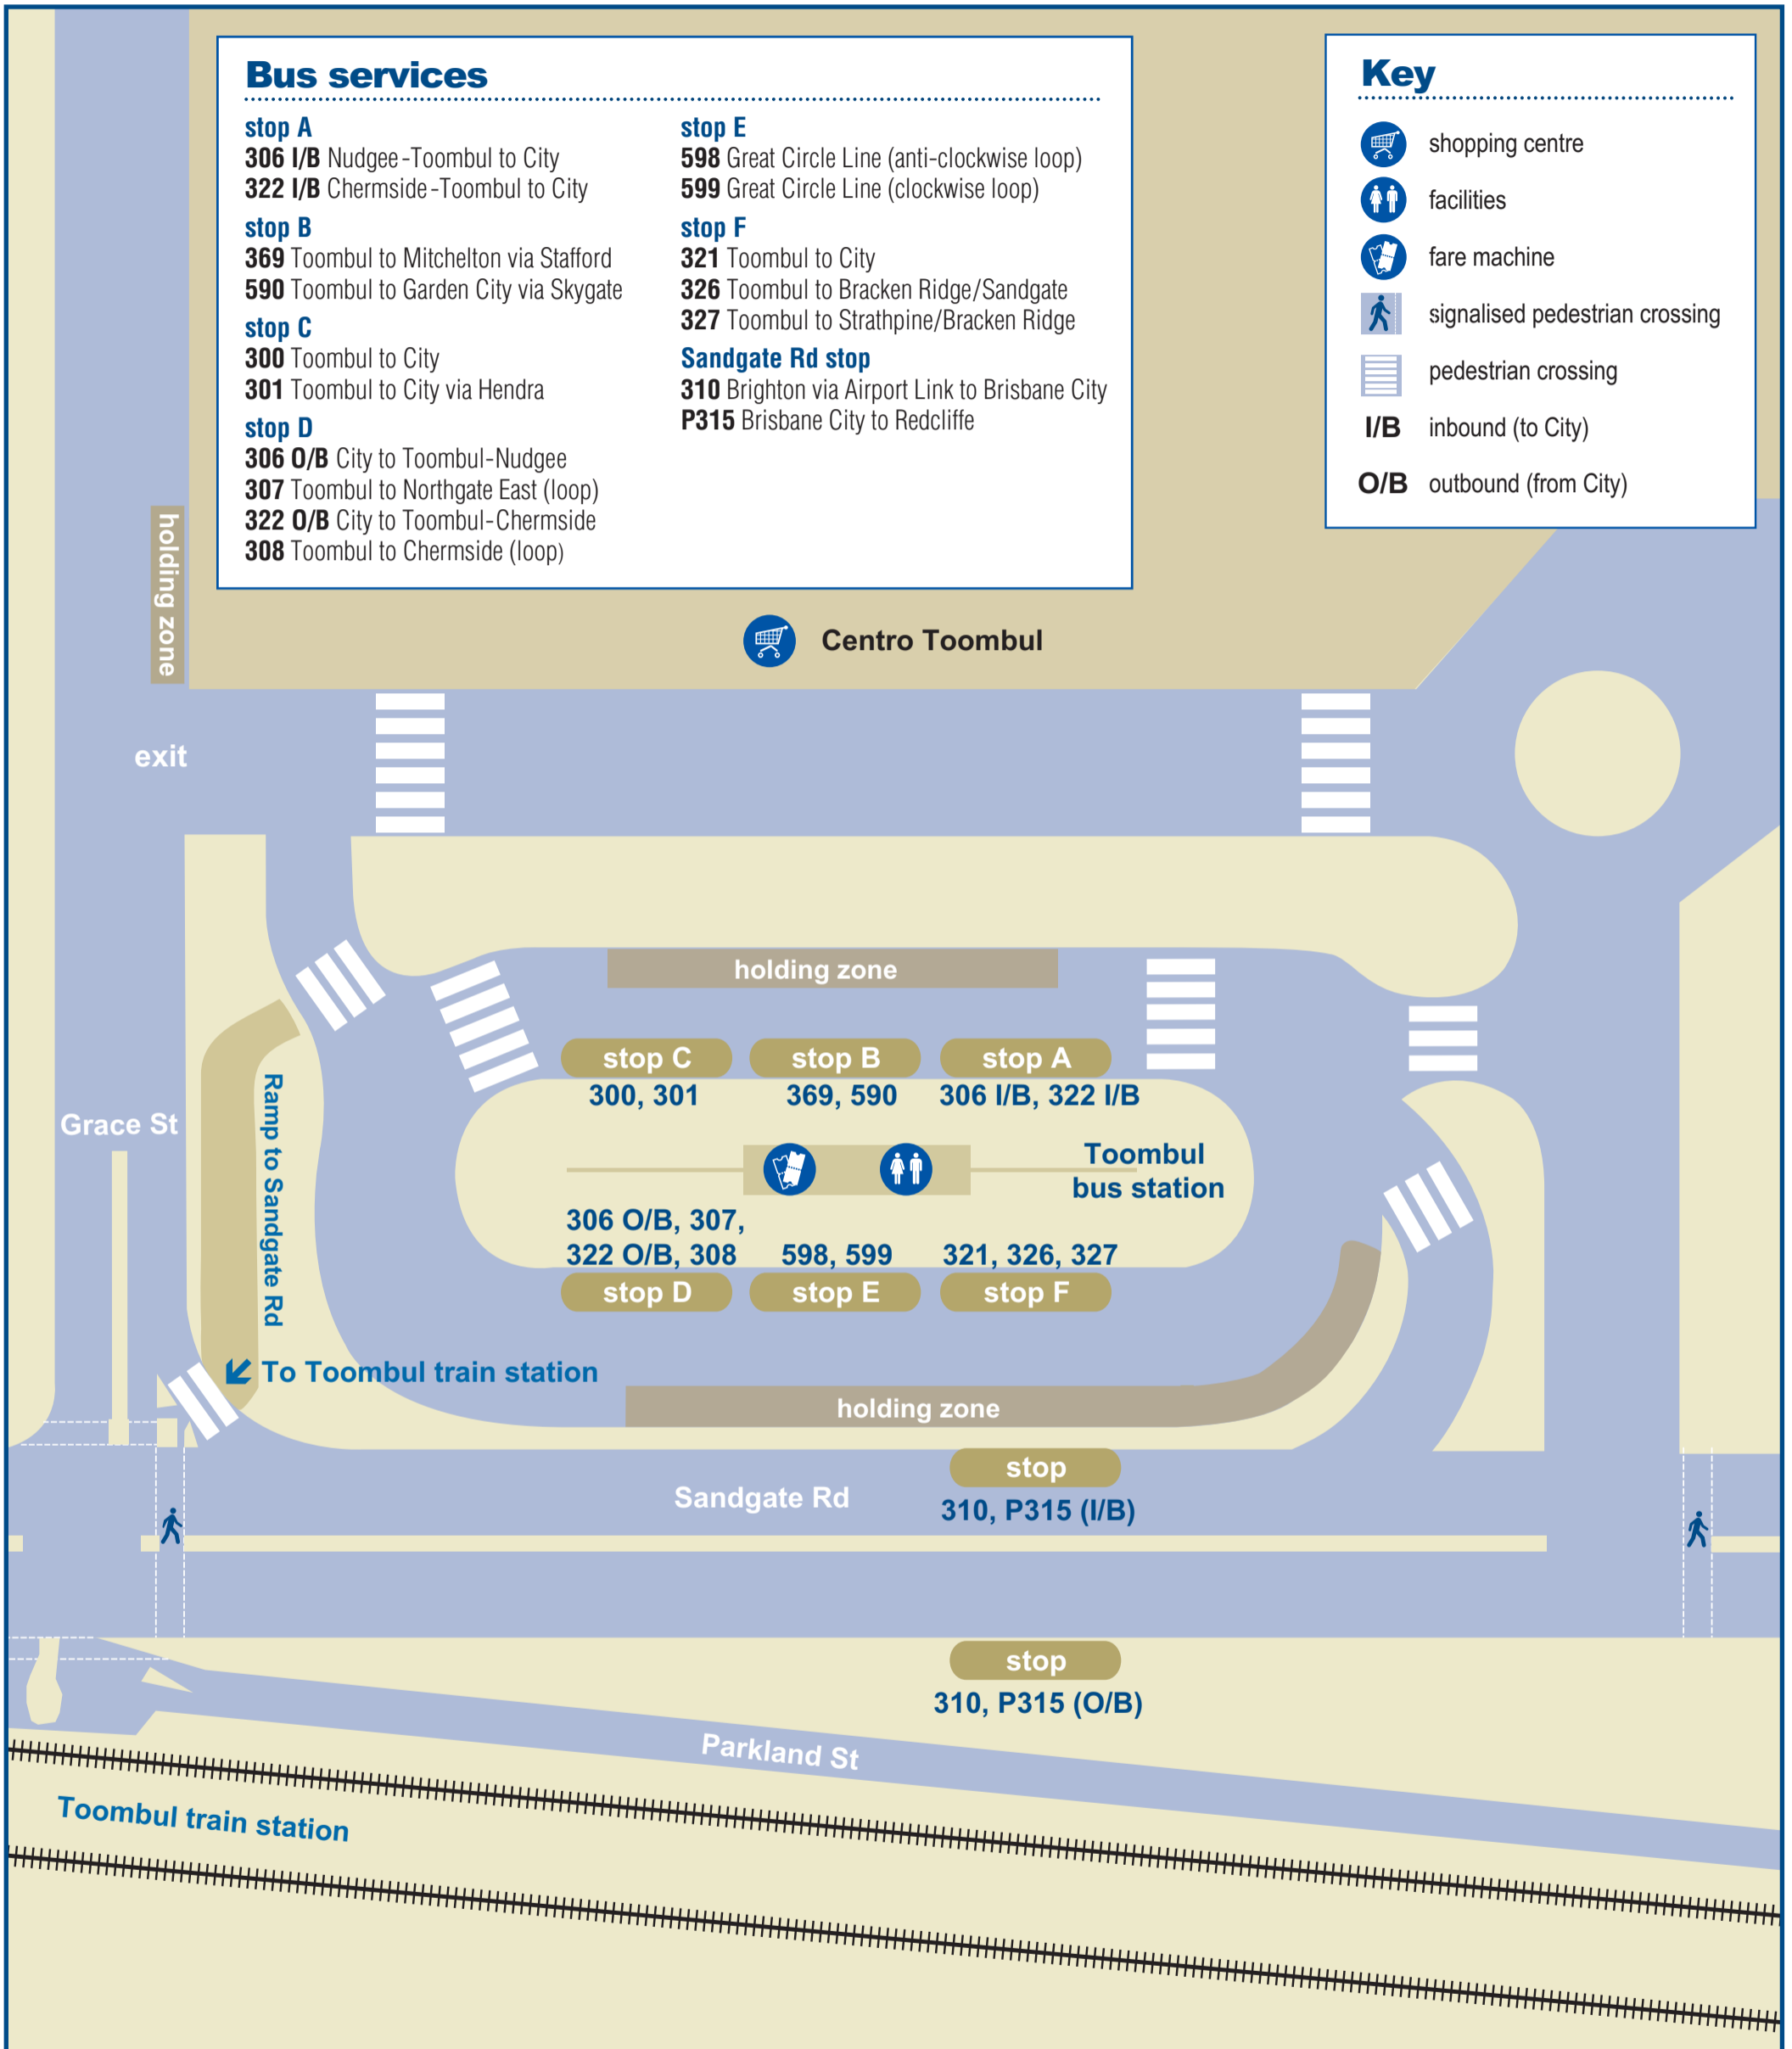

Toombul station

Effective 20 January 2014

Bus services

stop A

306 I/B Nudgee-Toombul to City
322 I/B Chermside-Toombul to City

stop B

369 Toombul to Mitchelton via Stafford
590 Toombul to Garden City via Skygate

stop C

300 Toombul to City
301 Toombul to City via Hendra

stop D

306 O/B City to Toombul-Nudgee
307 Toombul to Northgate East (loop)
322 O/B City to Toombul-Chermside
308 Toombul to Chermside (loop)

stop E

598 Great Circle Line (anti-clockwise loop)
599 Great Circle Line (clockwise loop)

stop F

321 Toombul to City
326 Toombul to Bracken Ridge/Sandgate
327 Toombul to Strathpine/Bracken Ridge

Sandgate Rd stop

310 Brighton via Airport Link to Brisbane City
P315 Brisbane City to Redcliffe

Key

- shopping centre
- facilities
- fare machine
- signalised pedestrian crossing
- pedestrian crossing
- **I/B** inbound (to City)
- **O/B** outbound (from City)

Visit translink.com.au or call 13 12 30