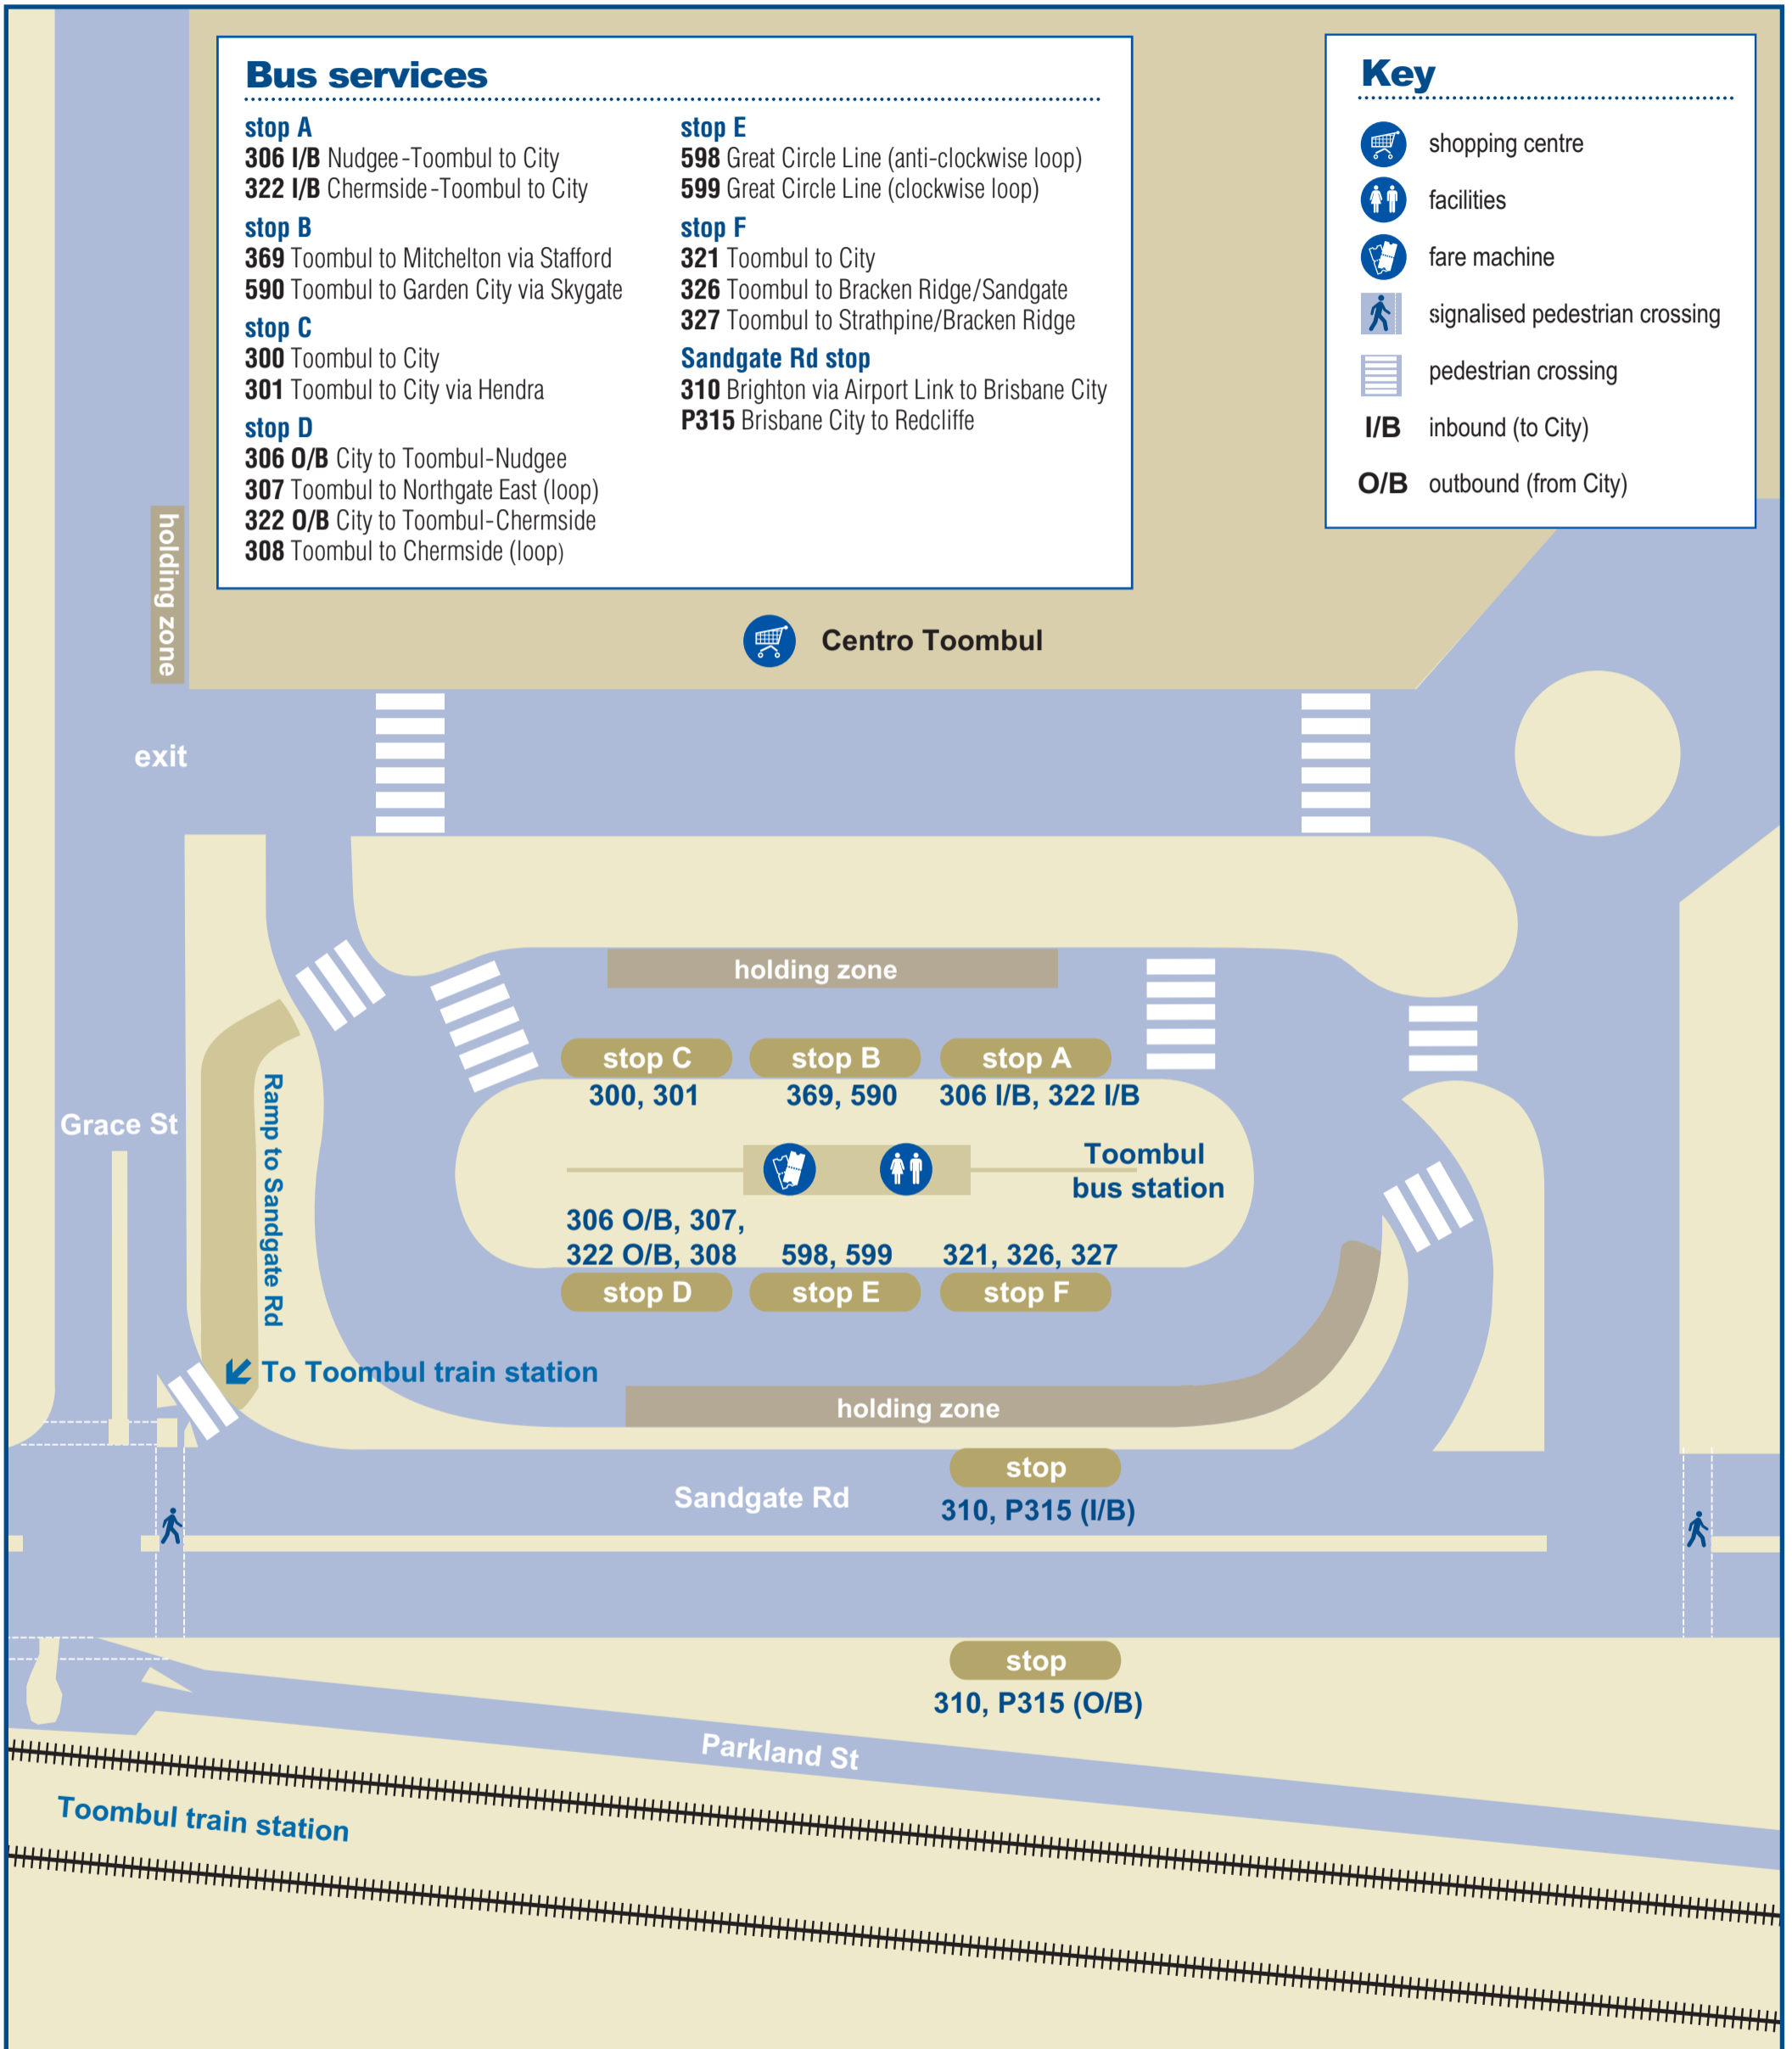

stop C

300 Toombul to City
301 Toombul to City via Hendra

stop D

306 O/B City to Toombul-Nudgee
307 Toombul to Northgate East (loop)
322 O/B City to Toombul-Chermshire
308 Toombul to Chermshire (loop)

stop E

598 Great Circle Line (anti-clockwise loop)
599 Great Circle Line (clockwise loop)

stop F

321 Toombul to City
326 Toombul to Bracken Ridge/Sandgate
327 Toombul to Strathpine/Bracken Ridge

Sandgate Rd stop

310 Brighton via Airport Link to Brisbane City
P315 Brisbane City to Redcliffe

Key

- shopping centre
- facilities
- fare machine
- signalised pedestrian crossing
- pedestrian crossing
- I/B** inbound (to City)
- O/B** outbound (from City)