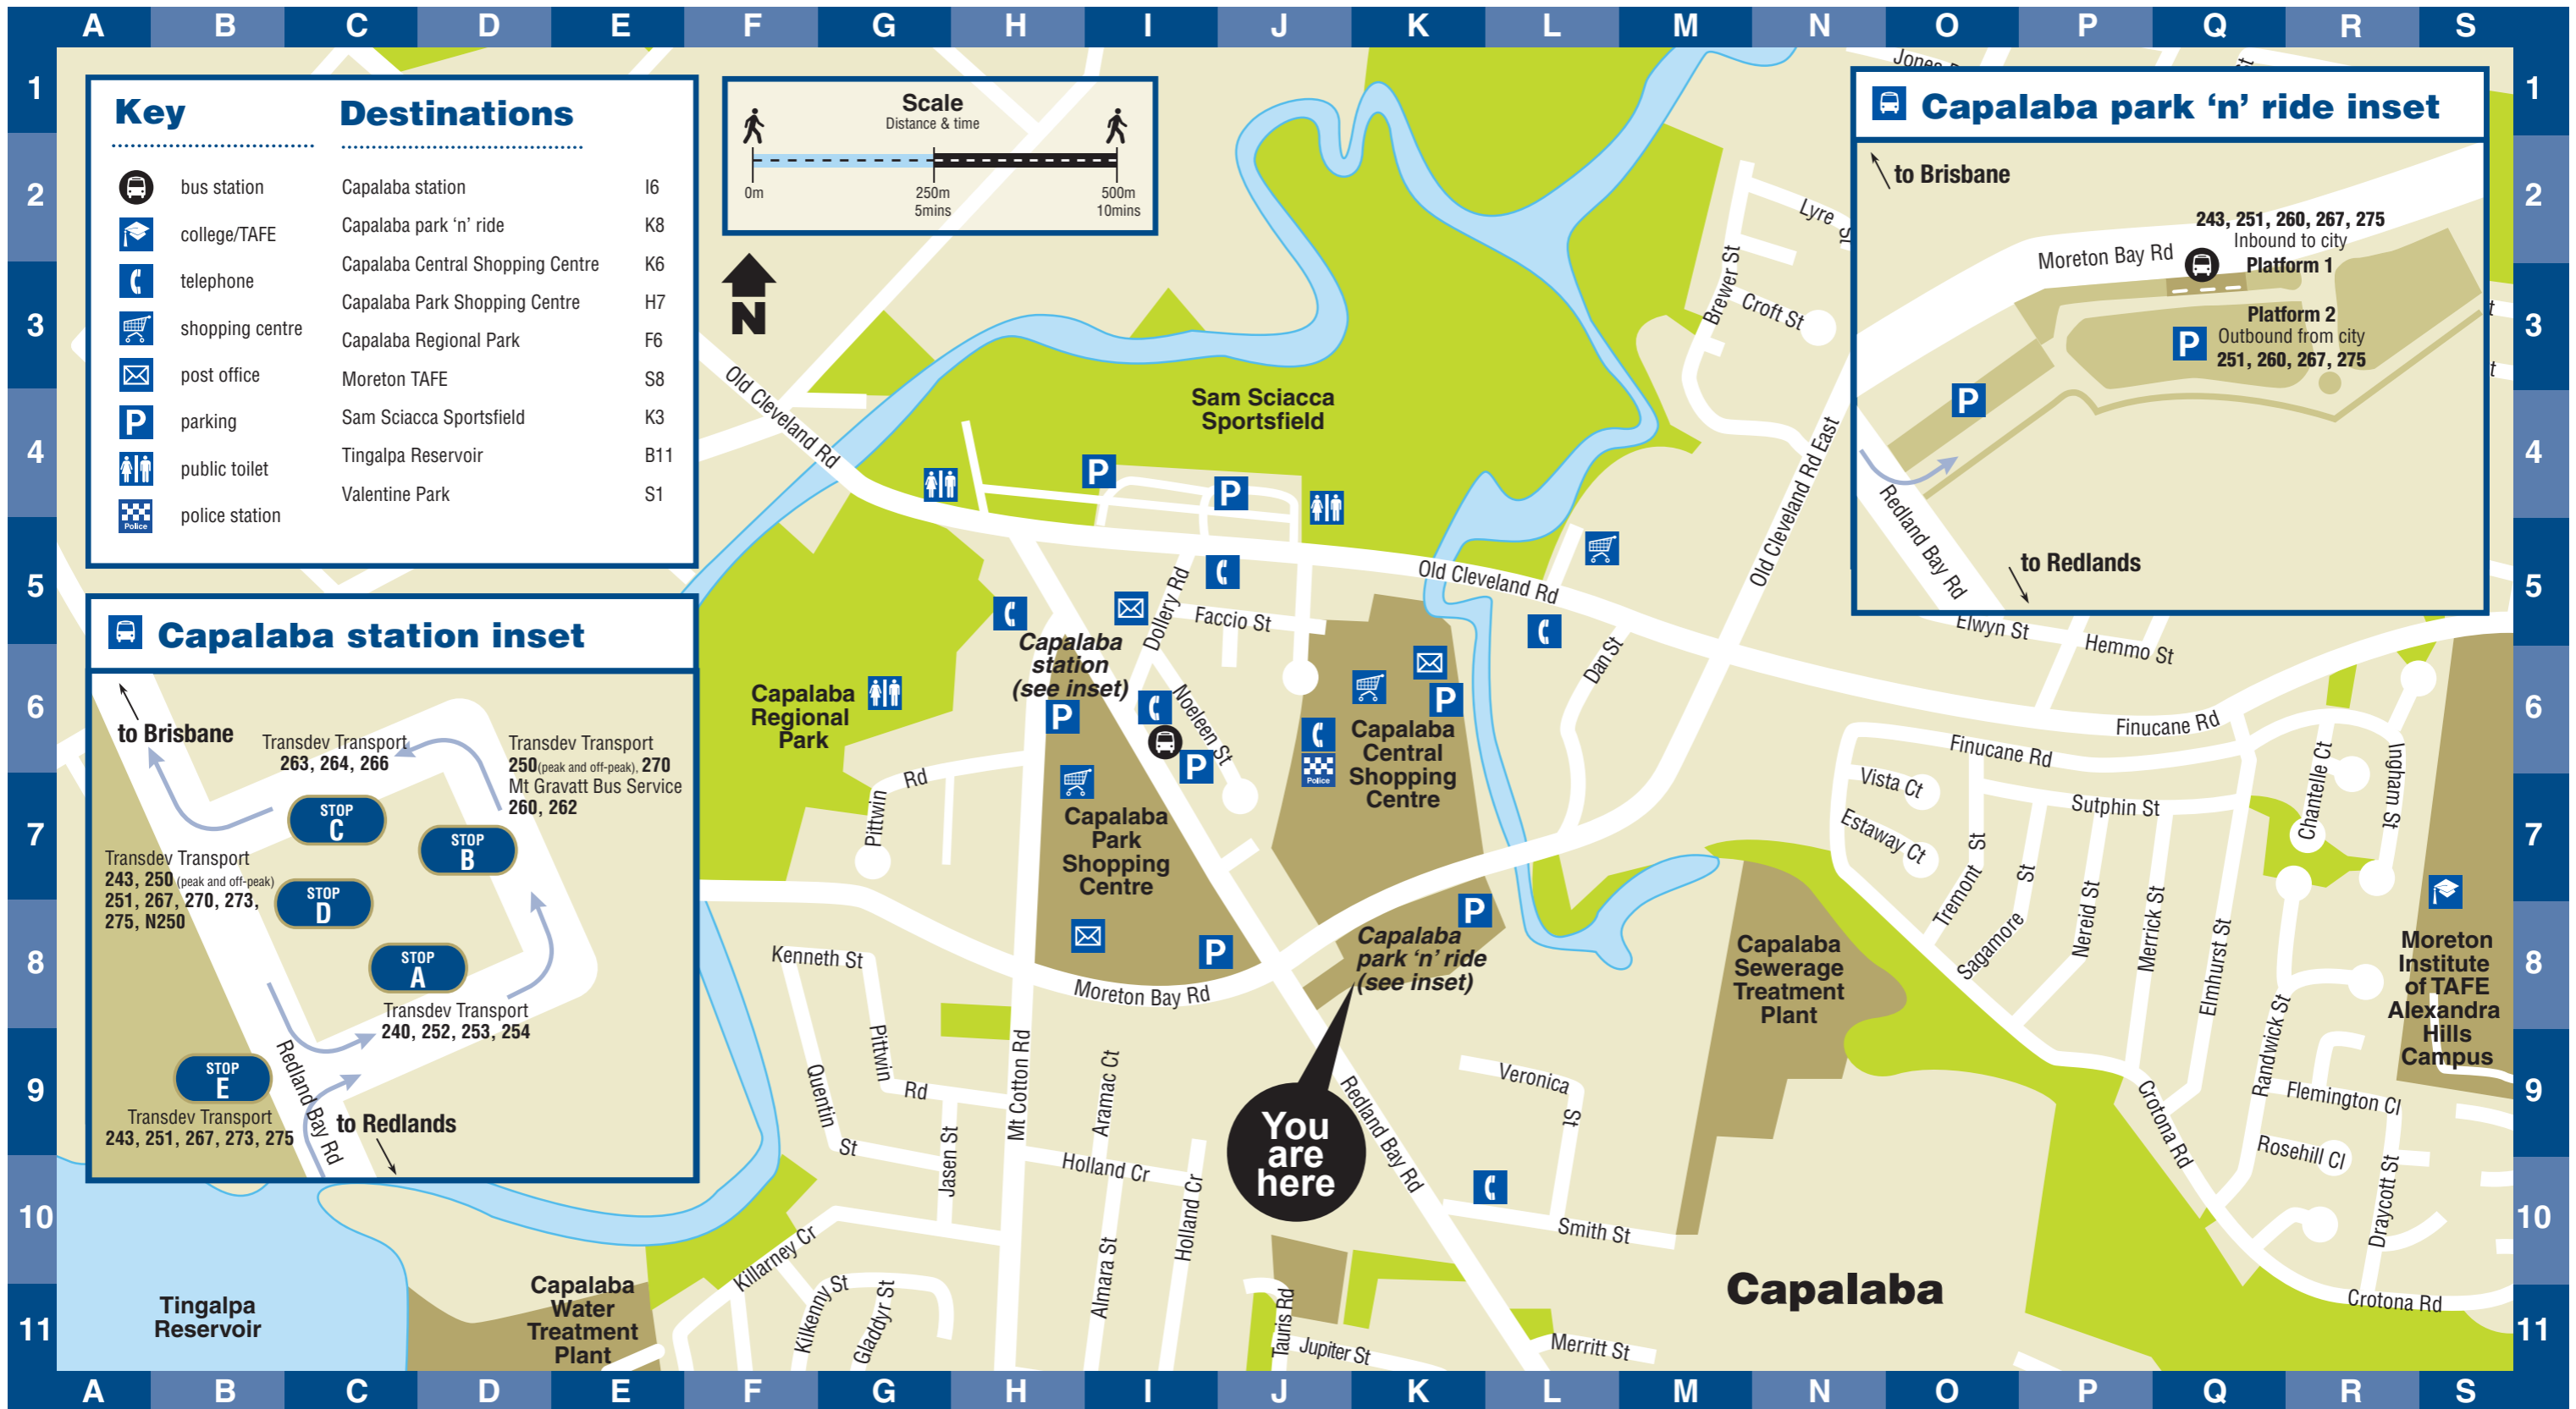

Capalaba park 'n' ride locality map

Effective 20 January 2014

Visit translink.com.au or call 13 12 30