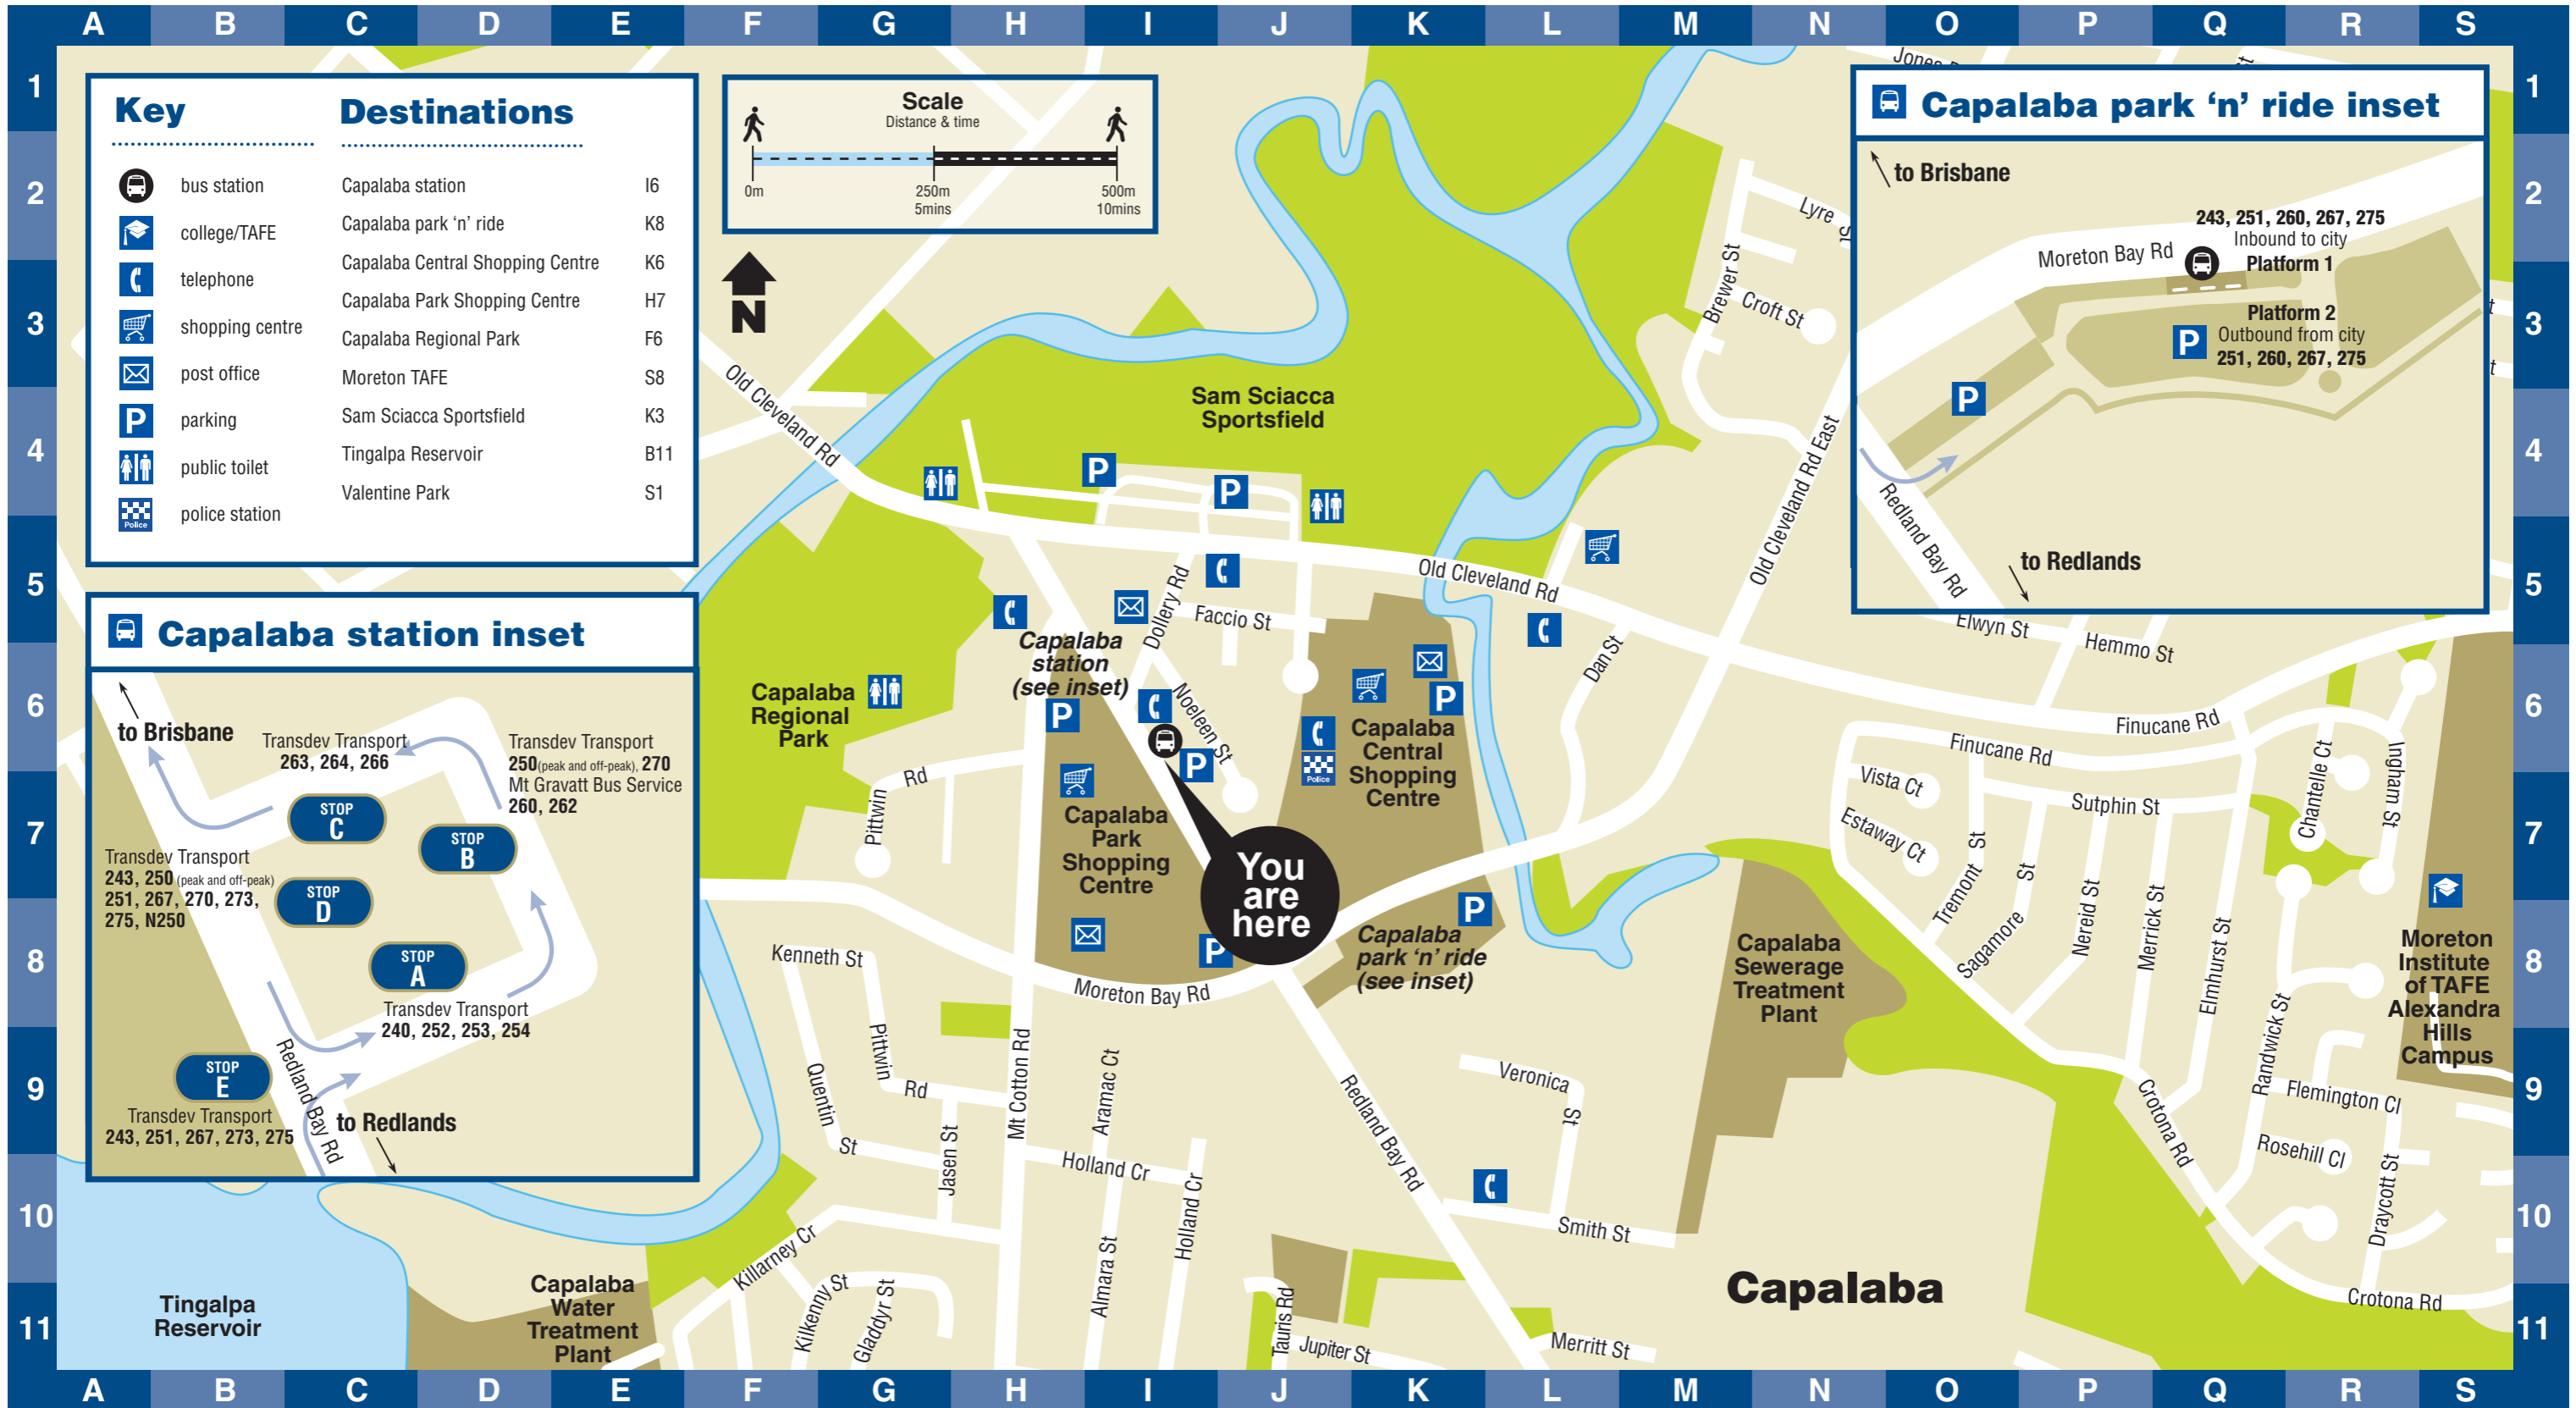

# Capalaba station locality map

Effective 20 January 2014

Visit [translink.com.au](http://translink.com.au) or call 13 12 30

Great state. Great opportunity.

**TRANSLink**