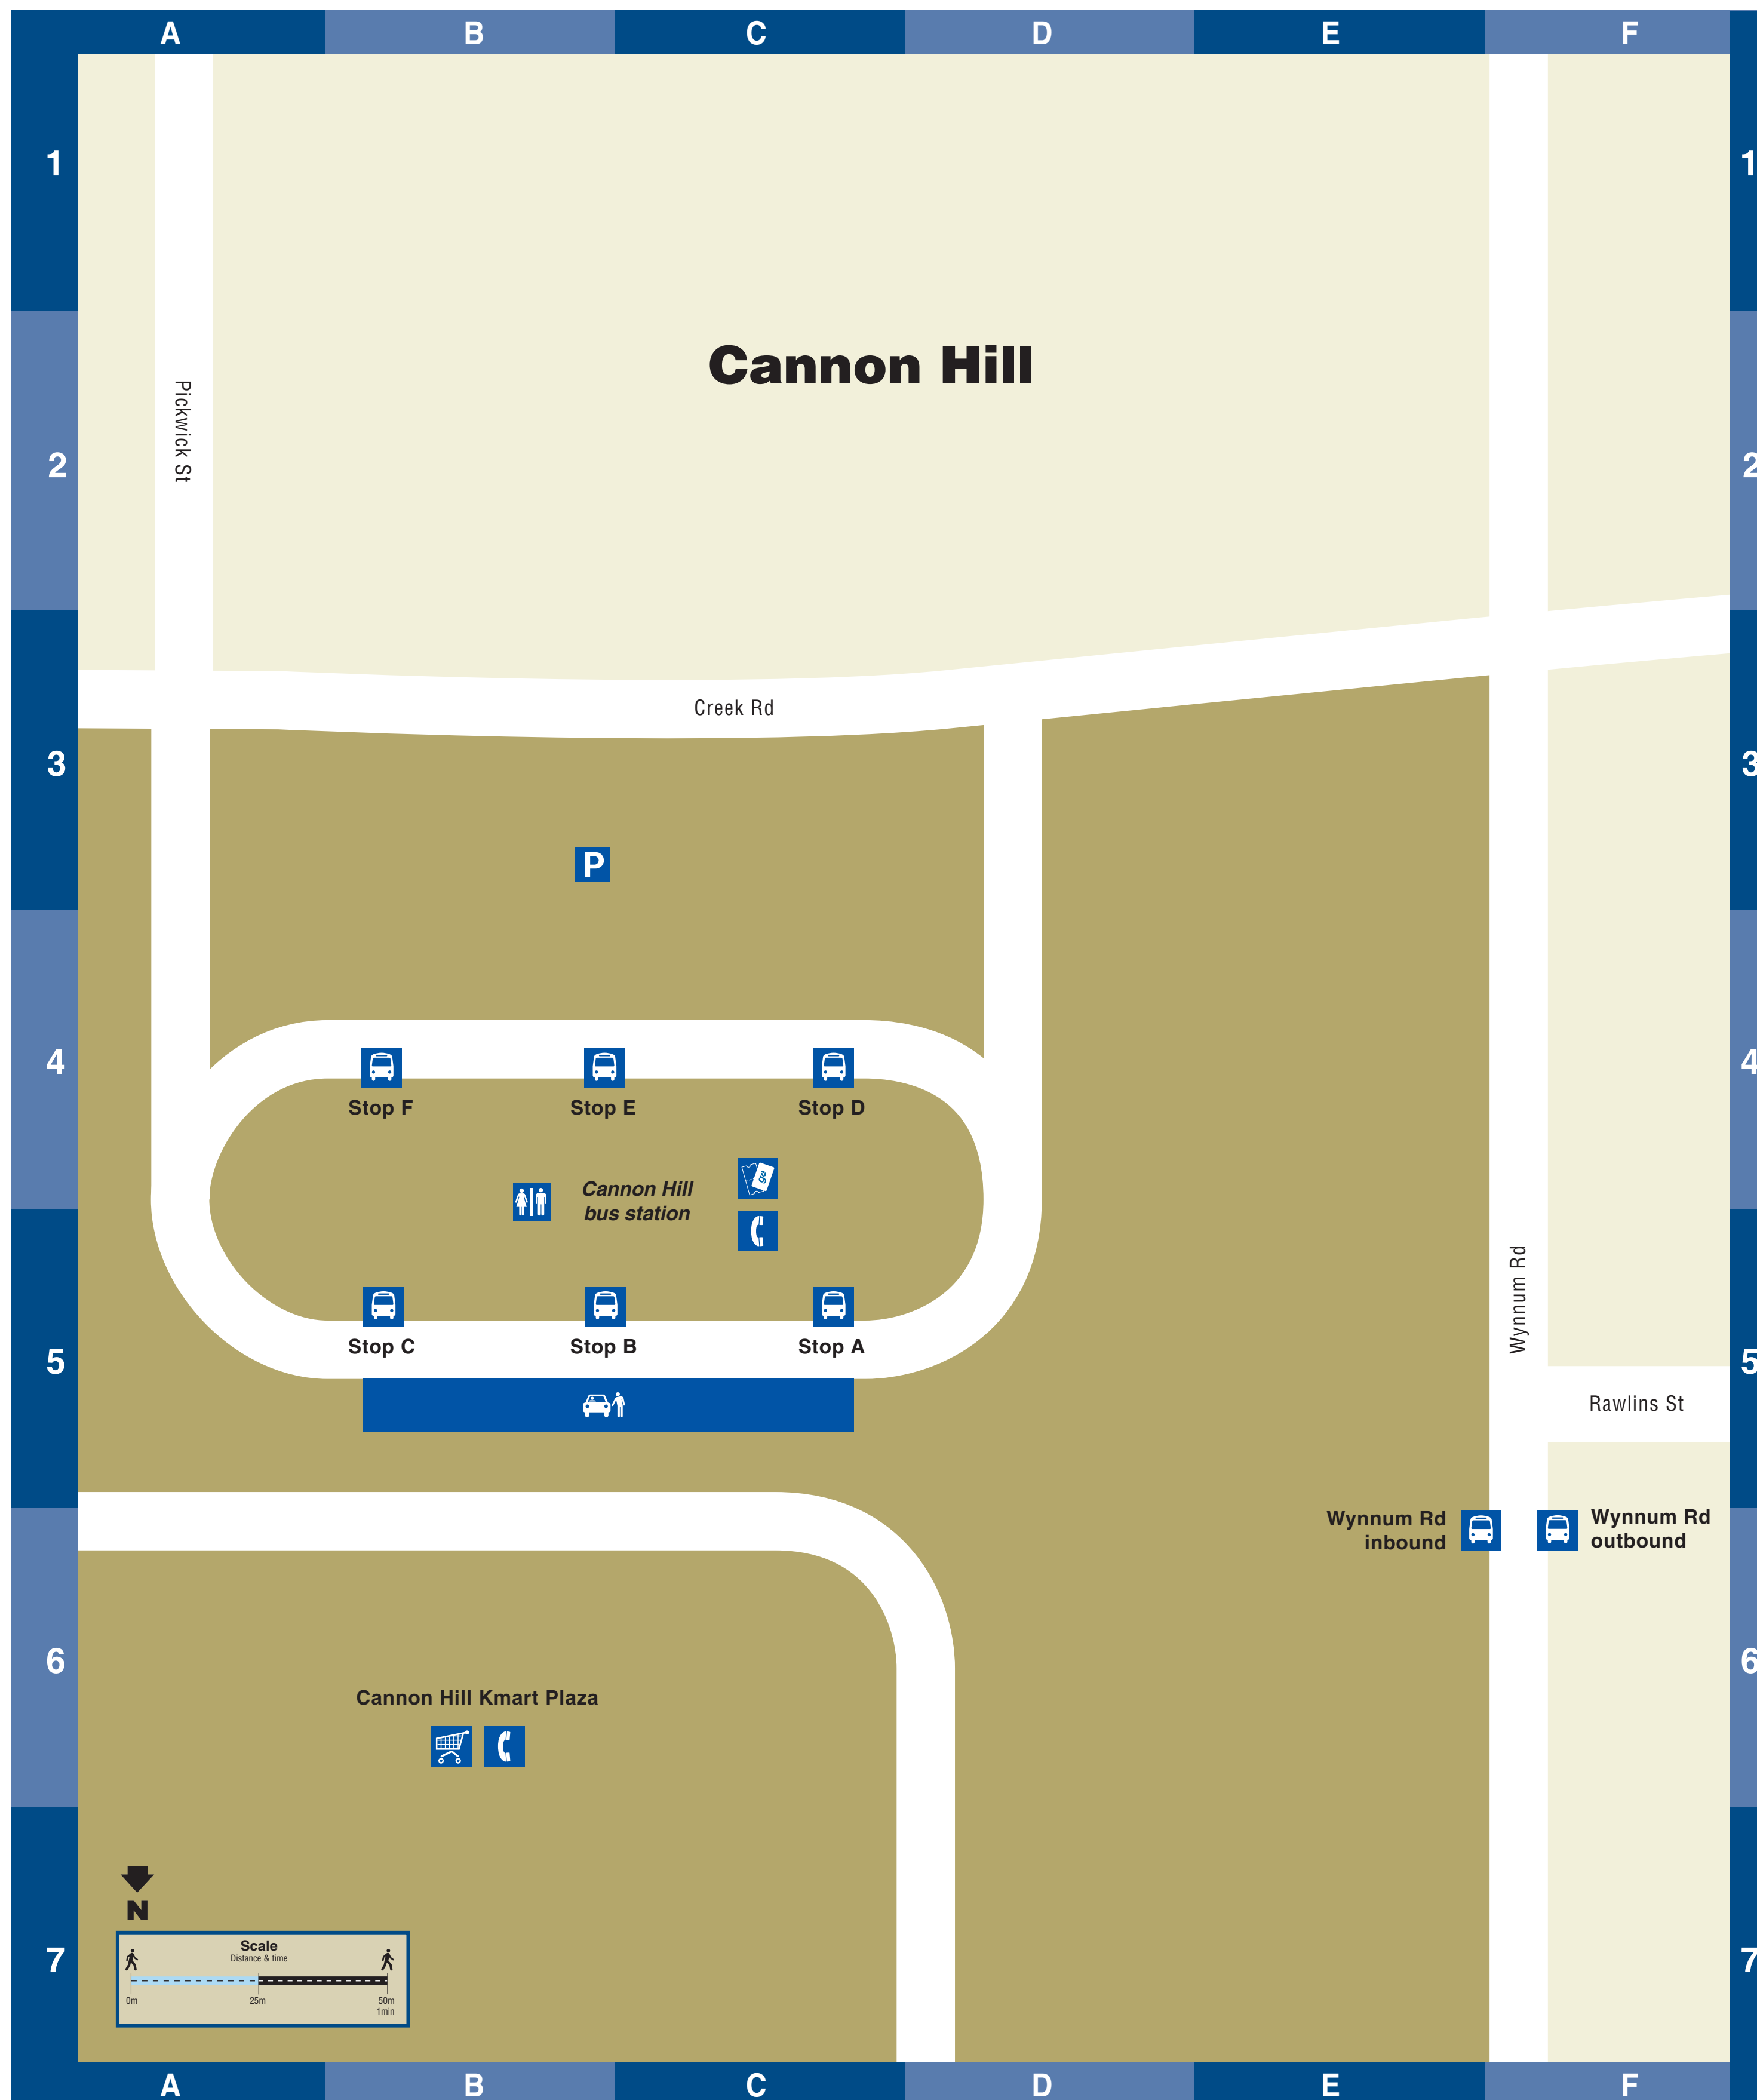

Cannon Hill locality map

Effective 20 January 2014

Key

- Bus stop
- Parking
- Shopping centre
- Public phone
- Public toilets
- Fare machine
- Kiss 'n' ride

Destinations

- Stop A**
 - 214 City Express (peak hours only)
 - 215 City Express
 - 220 City Express
- Stop B**
 - 210 City/Valley
 - P211 City/Valley Pre-paid Express (peak hours only)
- Stop C**
 - 590 Carindale/Garden City
 - 599 Great Circle Line (clockwise)
- Stop D**
 - 213 Tingalpa/Carindale (peak hours only)
 - 215 Tingalpa/Carindale
 - 220 Tingalpa/Wynnnum Express
- Stop E**
 - 232 Bulimba/Valley/City
- Stop F**
 - 590 DFO/Toombul
 - 598 Great Circle Line (anti-clockwise)
- Wynnnum Rd Inbound**
 - 213 Cannon Hill (peak hours only)
 - 215 City Express
 - P216 City Pre-Paid Rocket (peak hours only)
 - P221 City Pre-Paid Rocket (peak hours only)
 - 227 Valley/City
- Wynnnum Rd Outbound**
 - 213 Tingalpa/Carindale (peak hours only)
 - 215 Tingalpa/Carindale
 - P216 Tingalpa/Belmont Pre-Paid Rocket (peak hours only)
 - P221 Tingalpa/Wynnnum Pre-Paid Rocket (peak hours only)
 - 227 Wynnnum Plaza