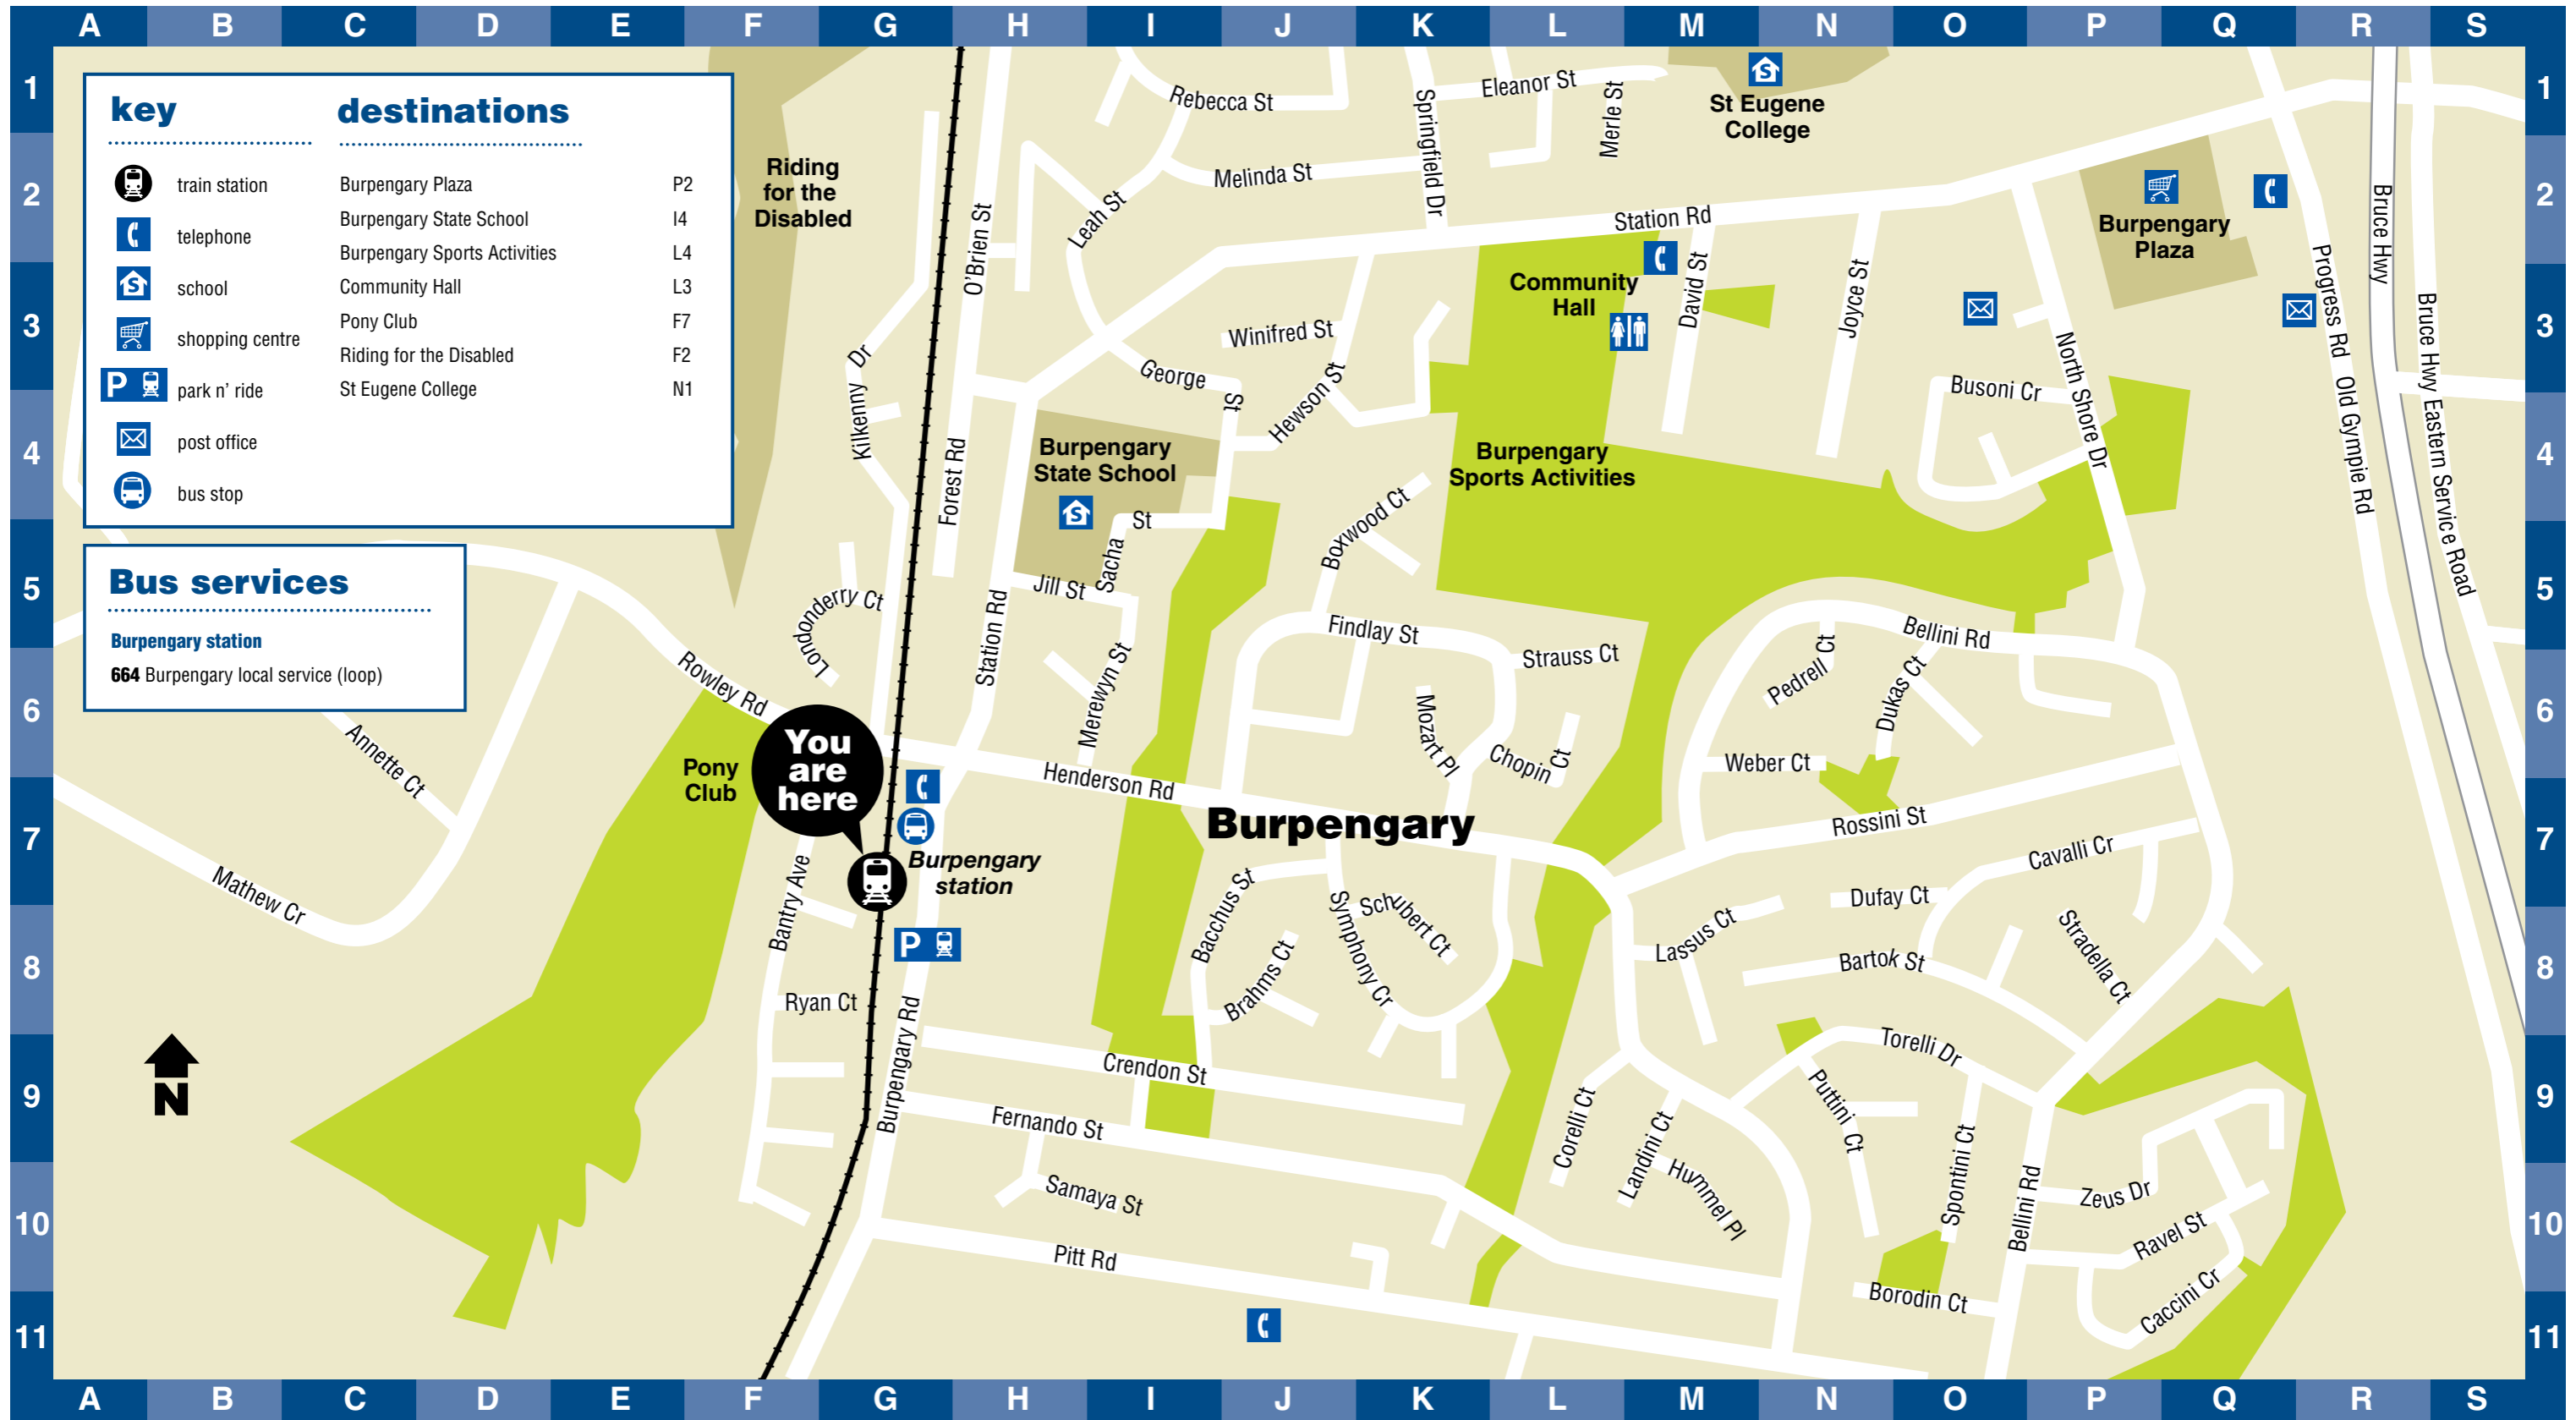

Burpengary station locality map

Effective 20 January 2014

Visit translink.com.au or call 13 12 30