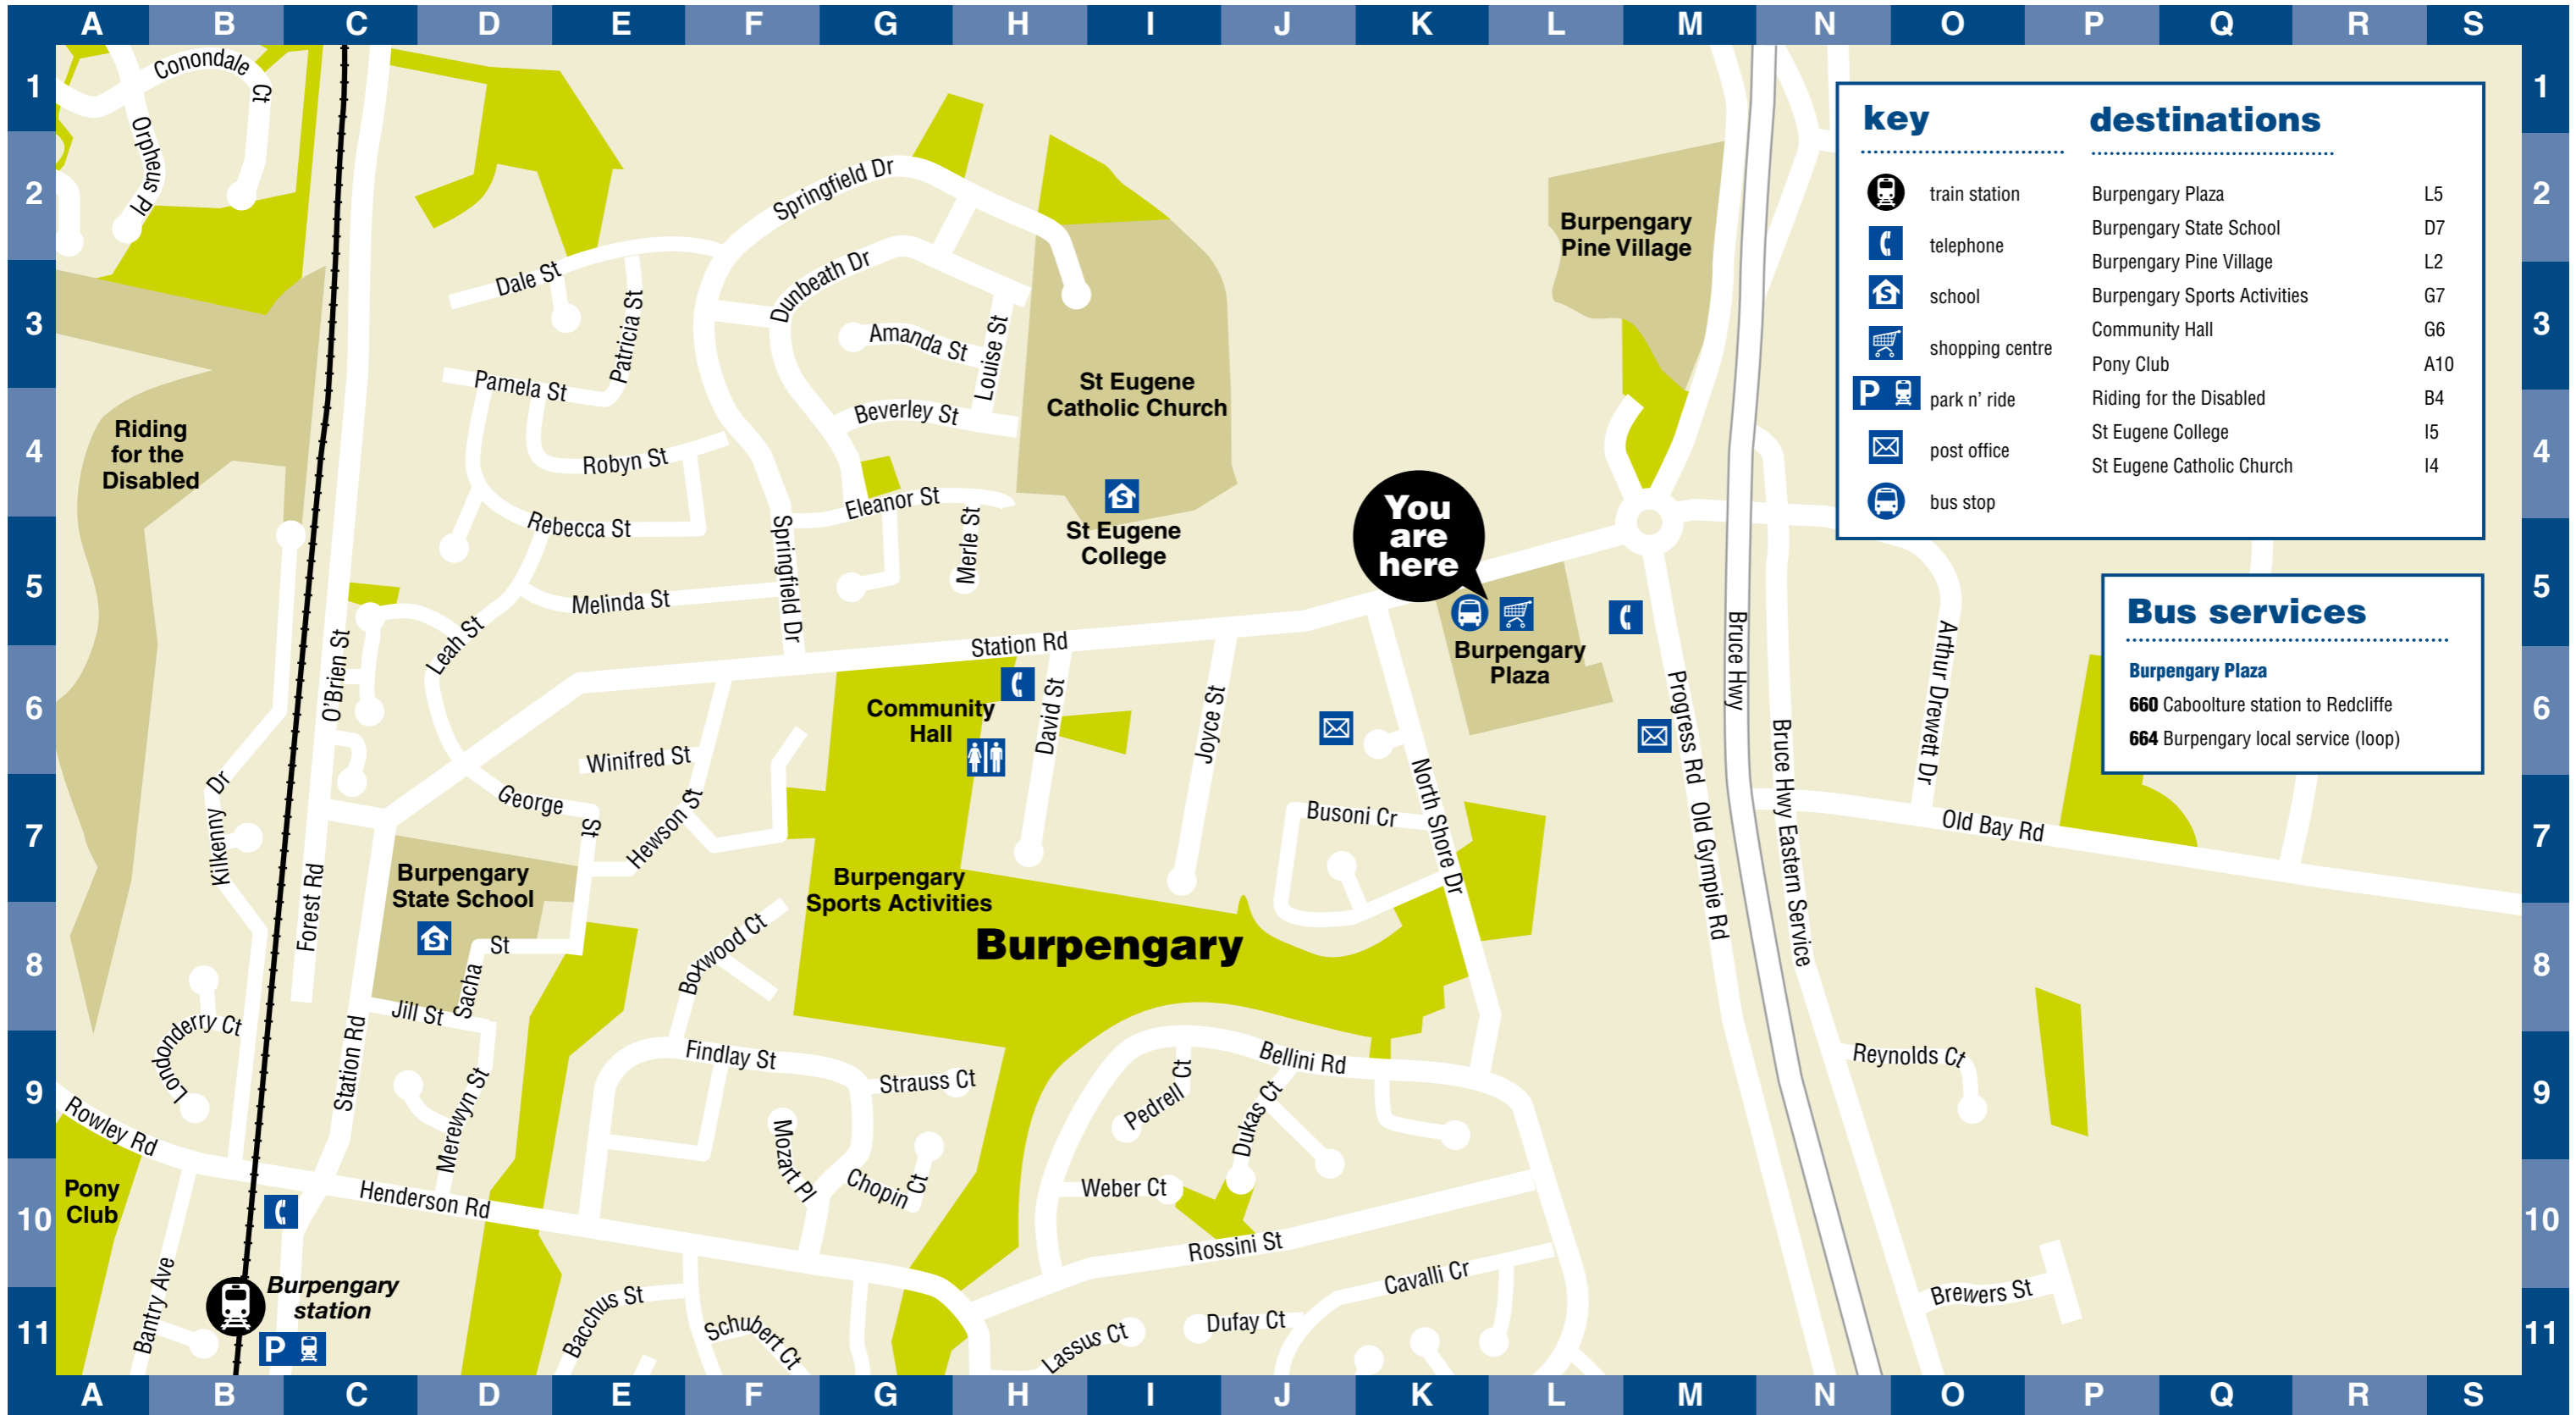

Burpengary Plaza locality map

Effective 20 January 2014

Visit translink.com.au or call 13 12 30