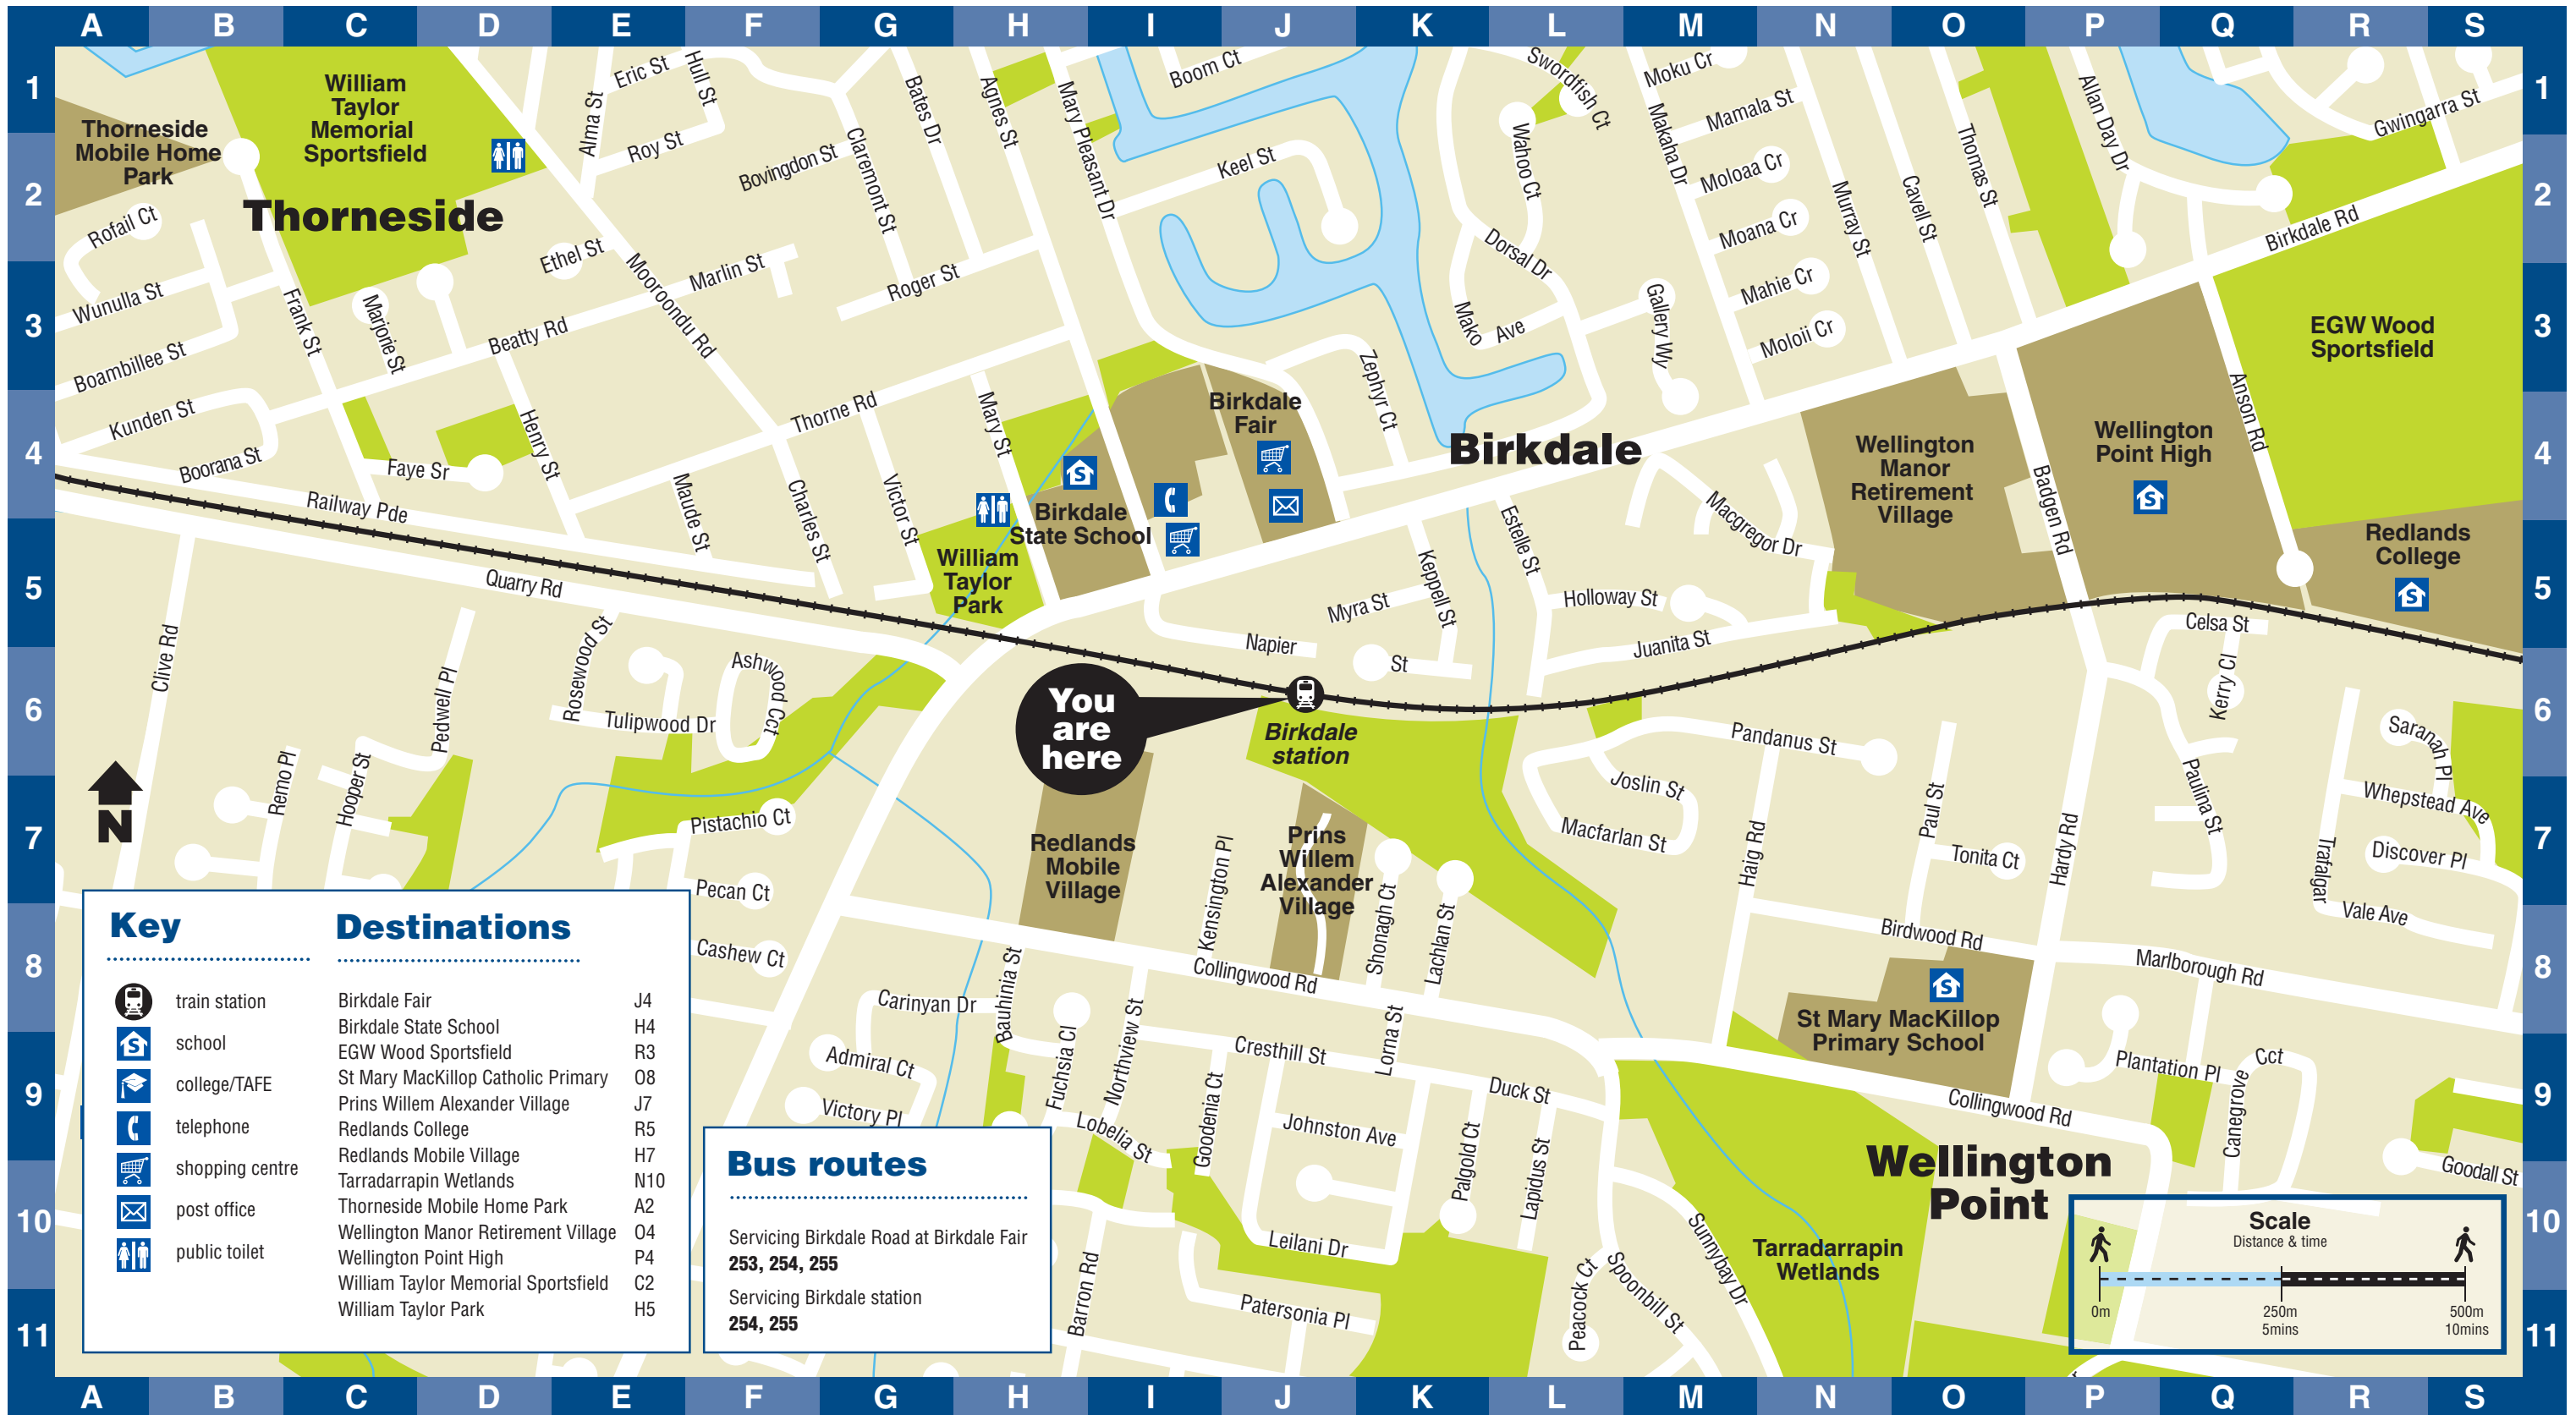

Birkdale station locality map

Effective 20 January 2014

Visit translink.com.au or call 13 12 30

Great state. Great opportunity.