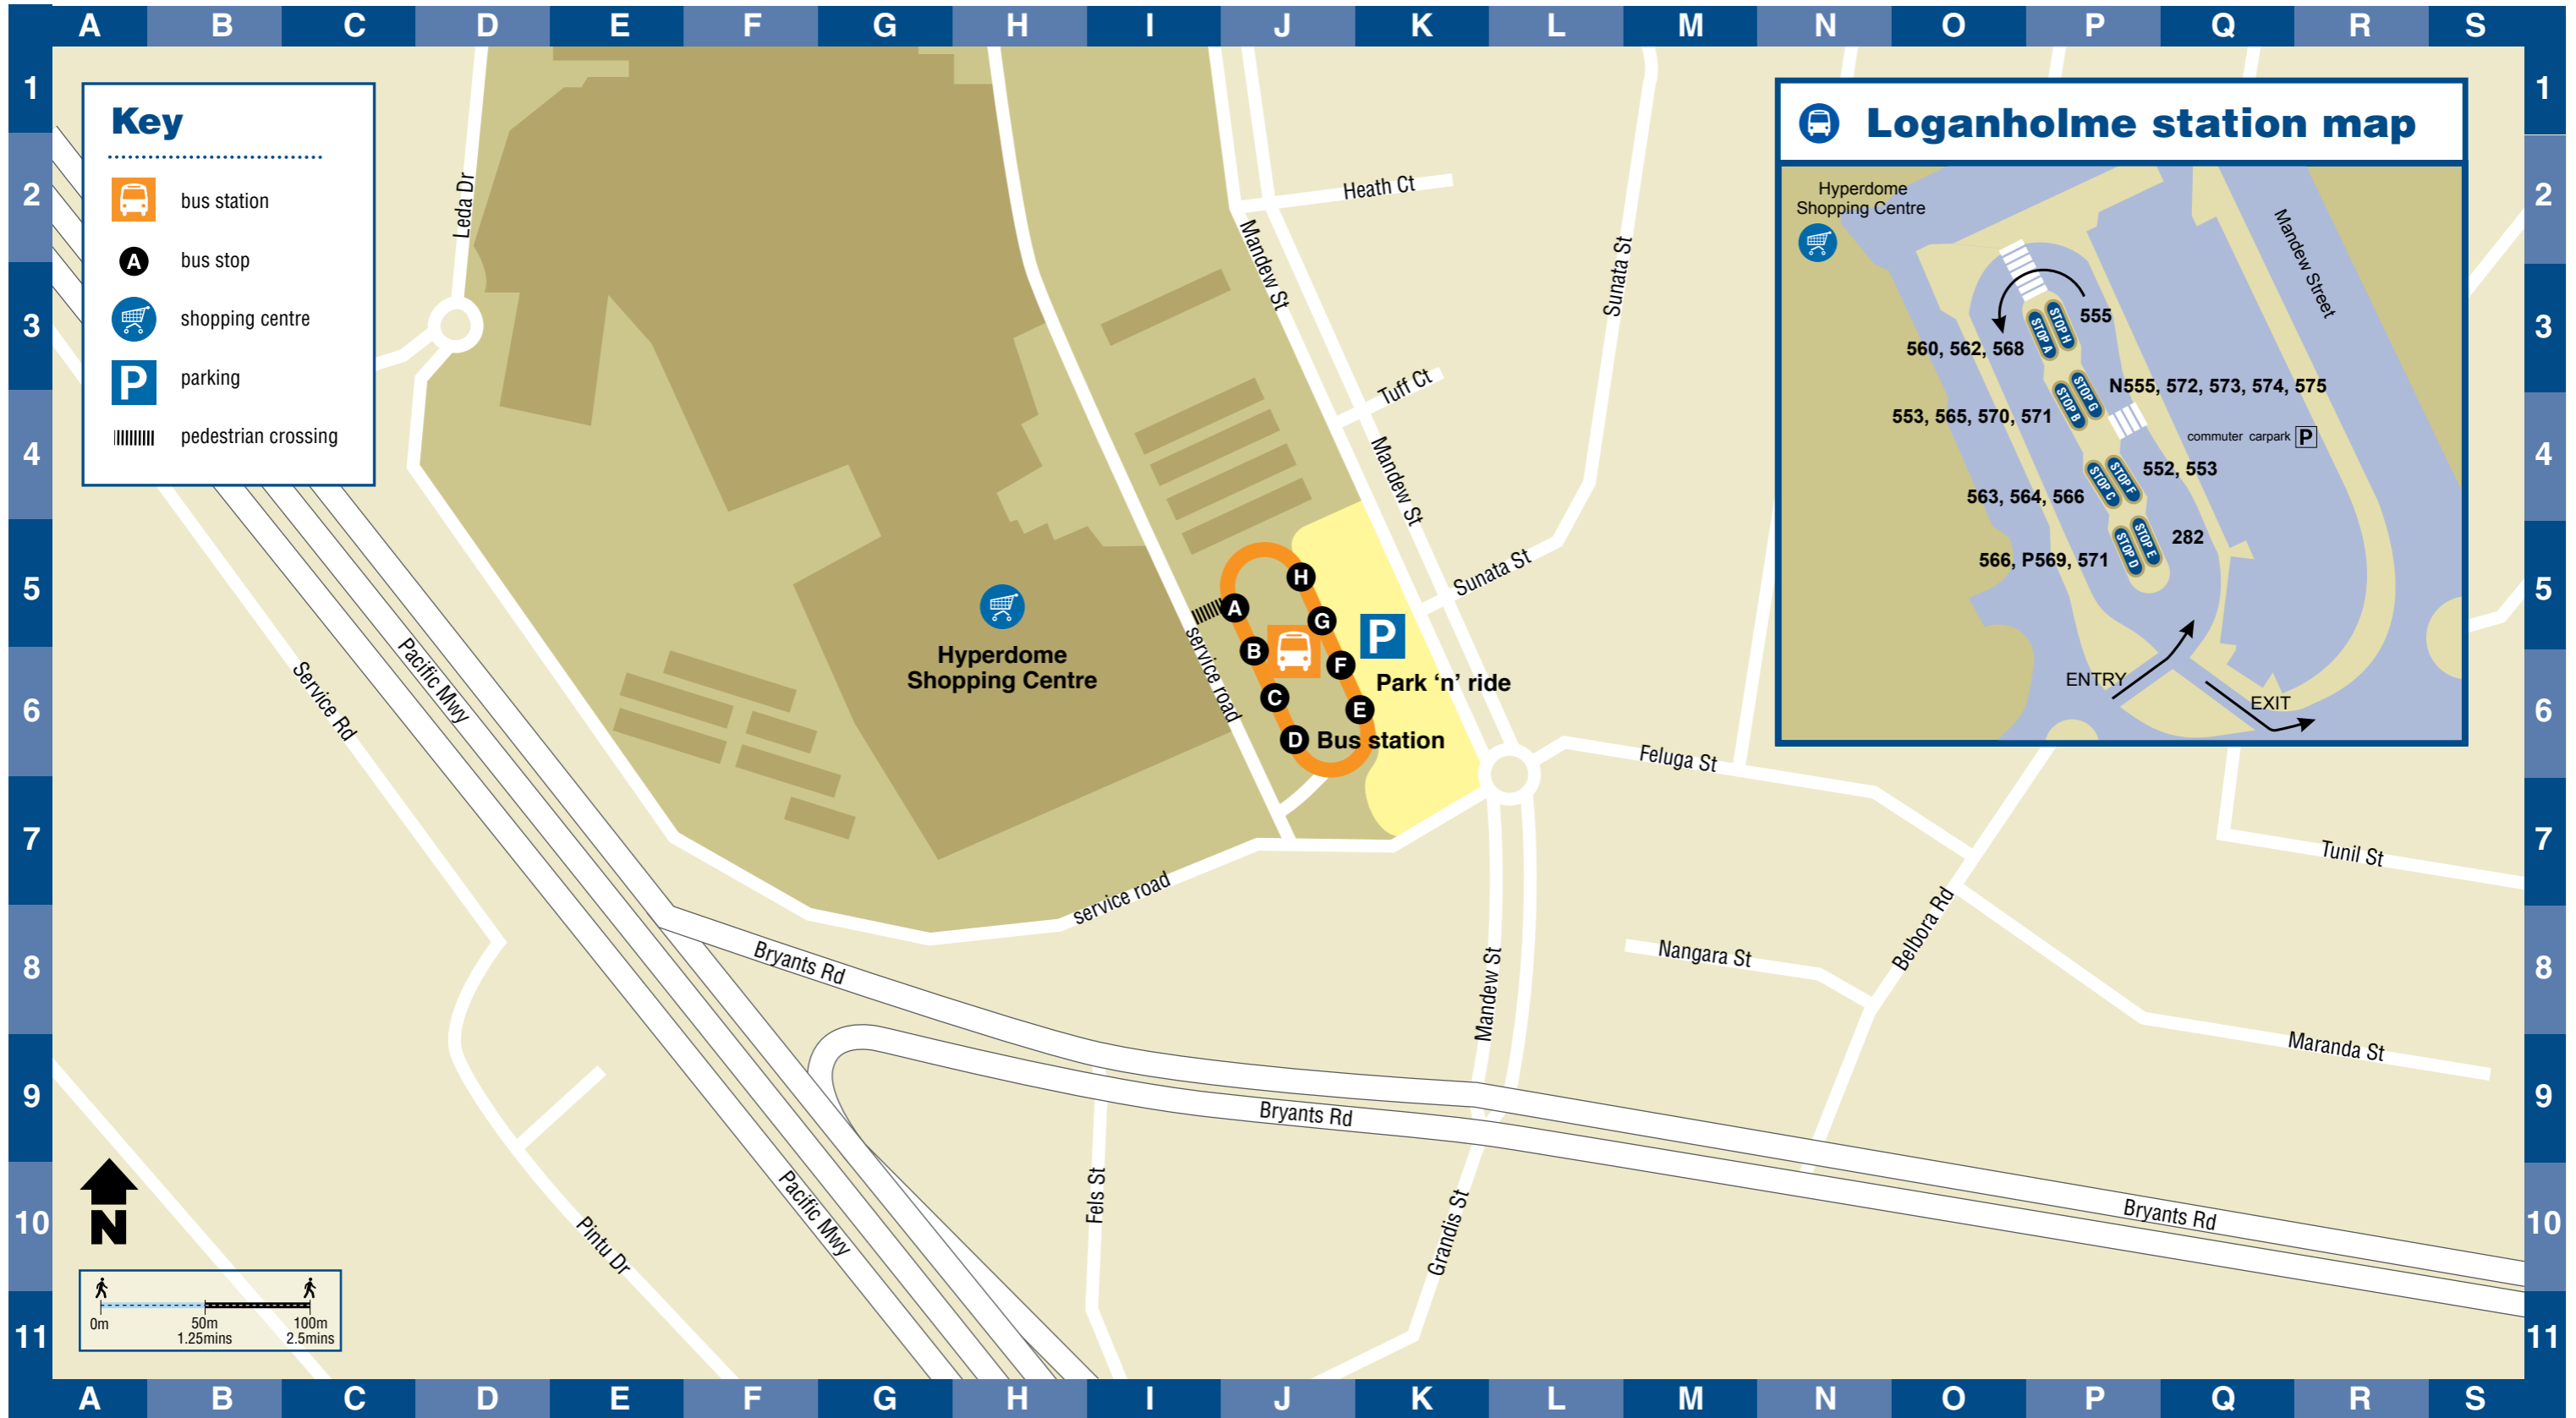

Loganholme station locality map

Effective 20 January 2014

Visit translink.com.au or call 13 12 30