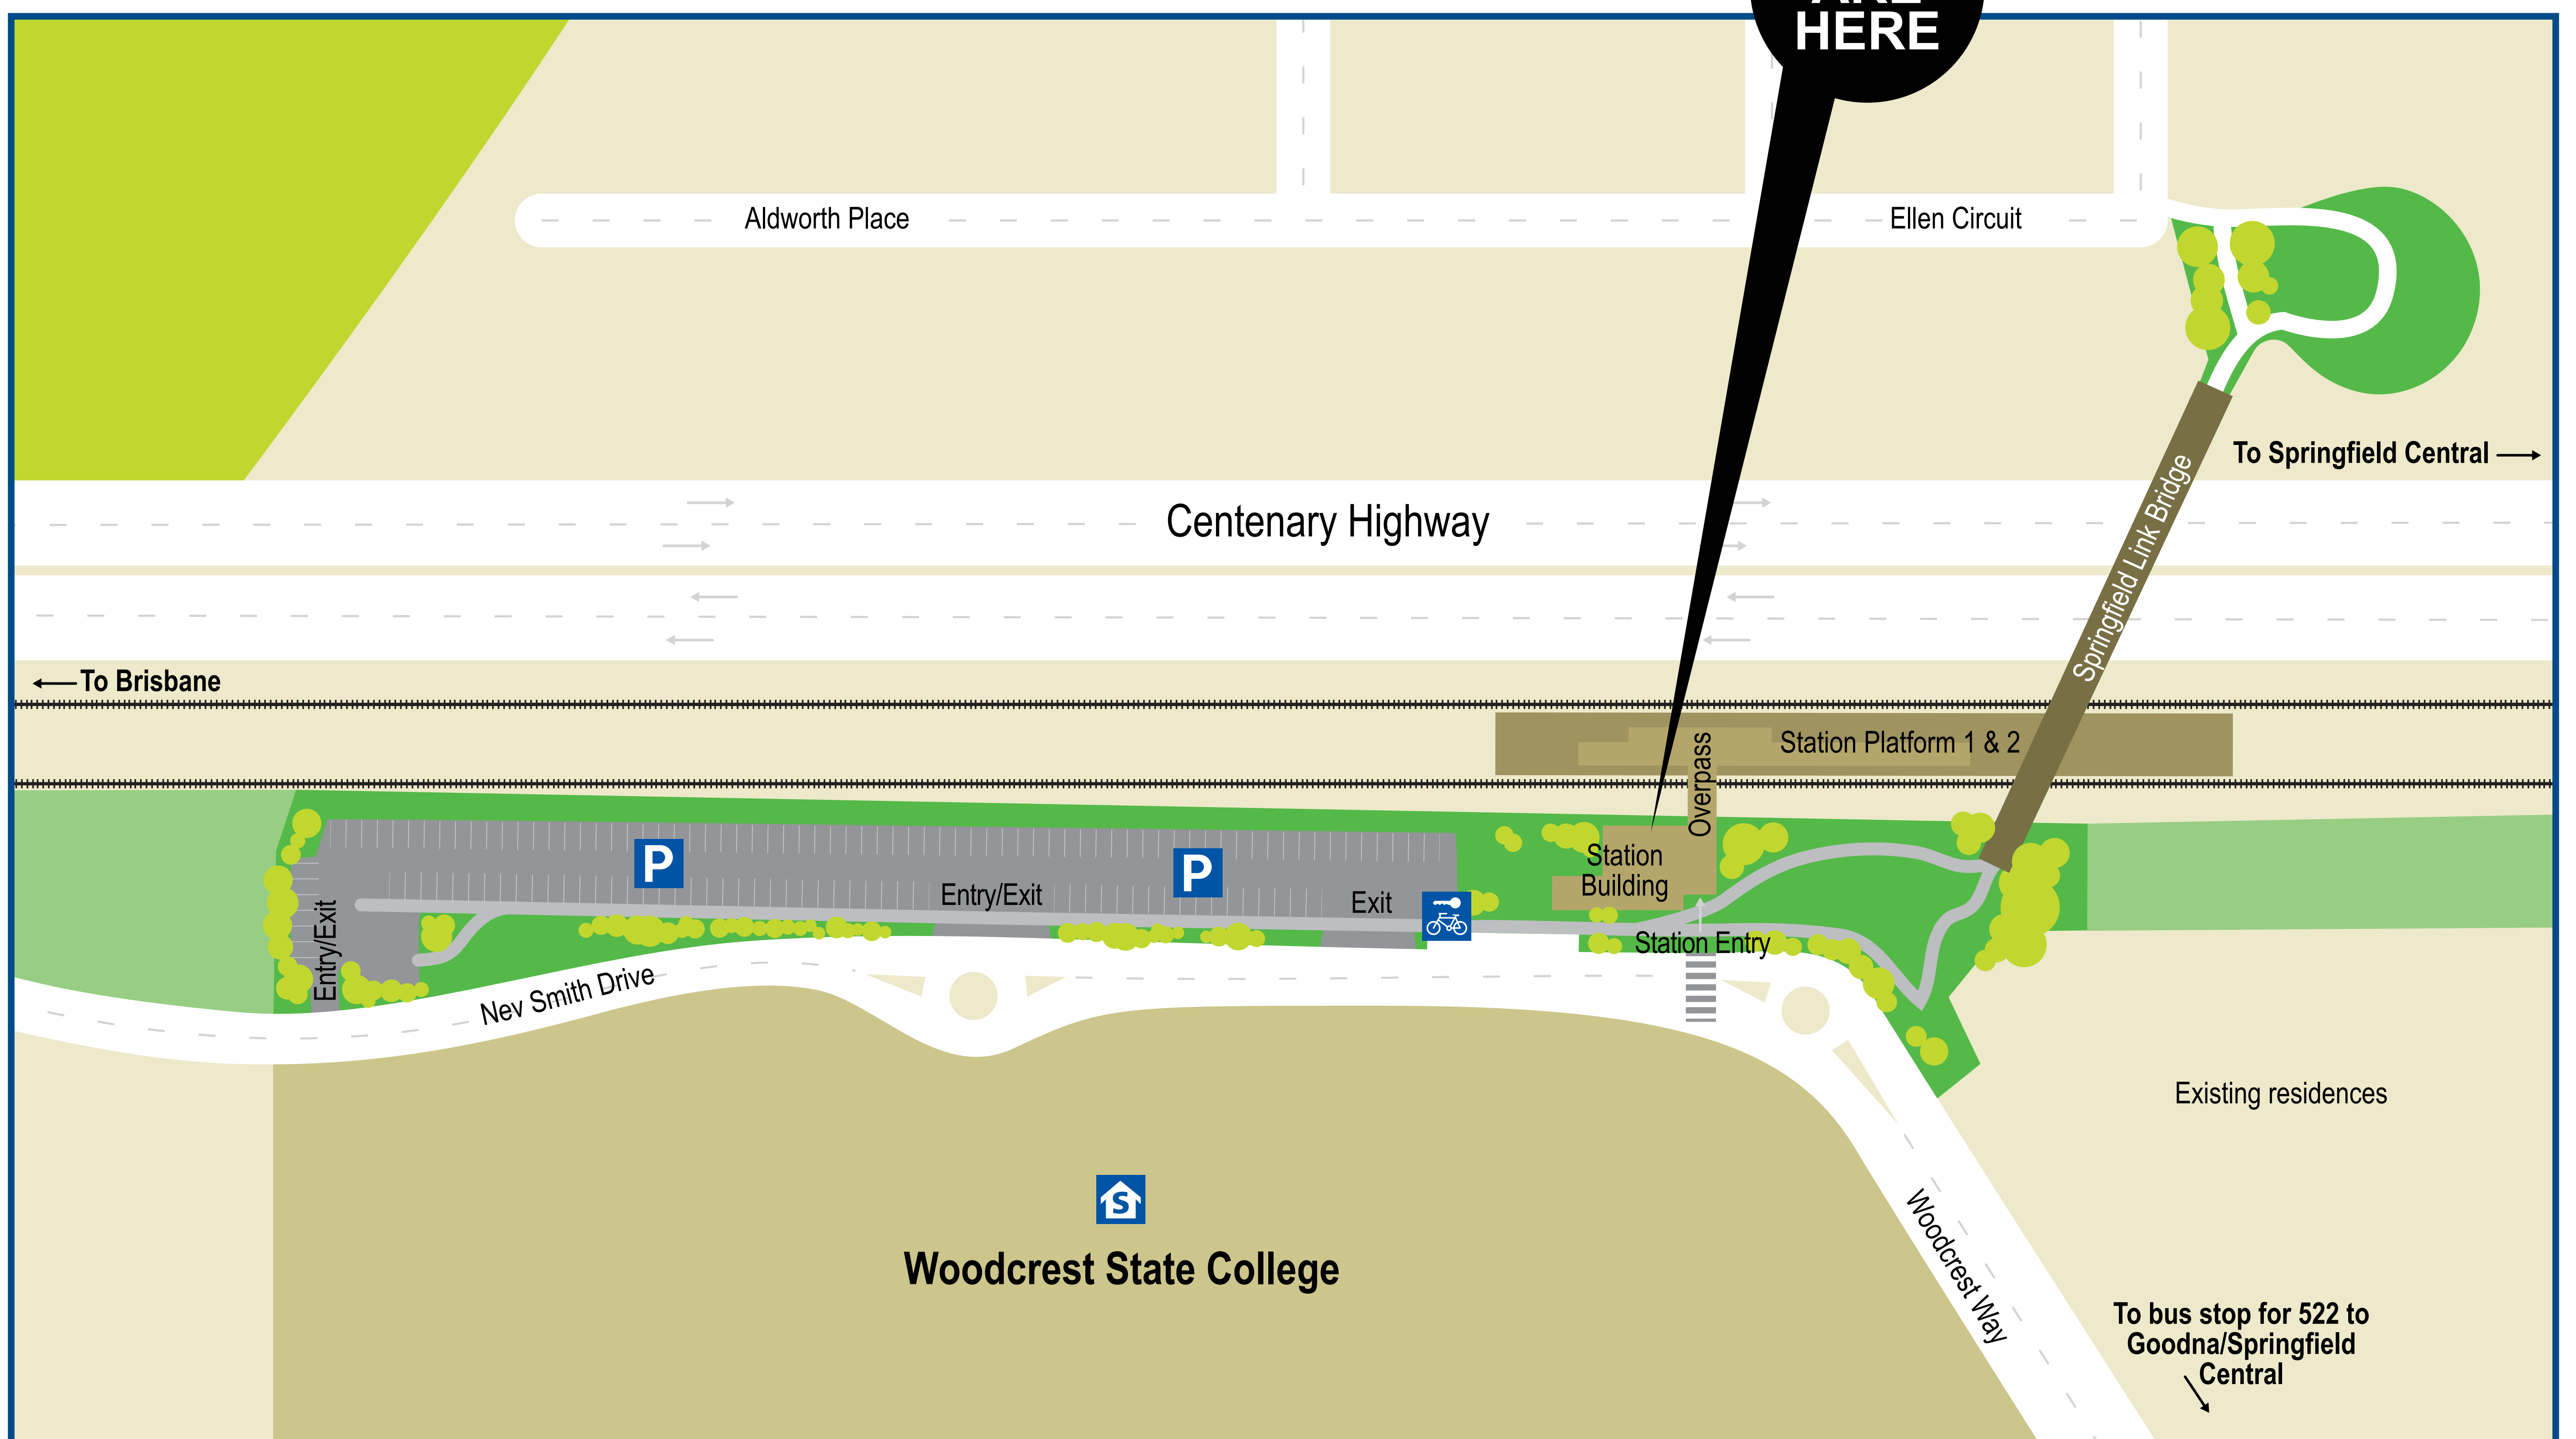

# Springfield station locality map

Effective 2 December 2013

**YOU ARE HERE**

Visit [translink.com.au](http://translink.com.au) or call 13 12 30

Great state. Great opportunity.