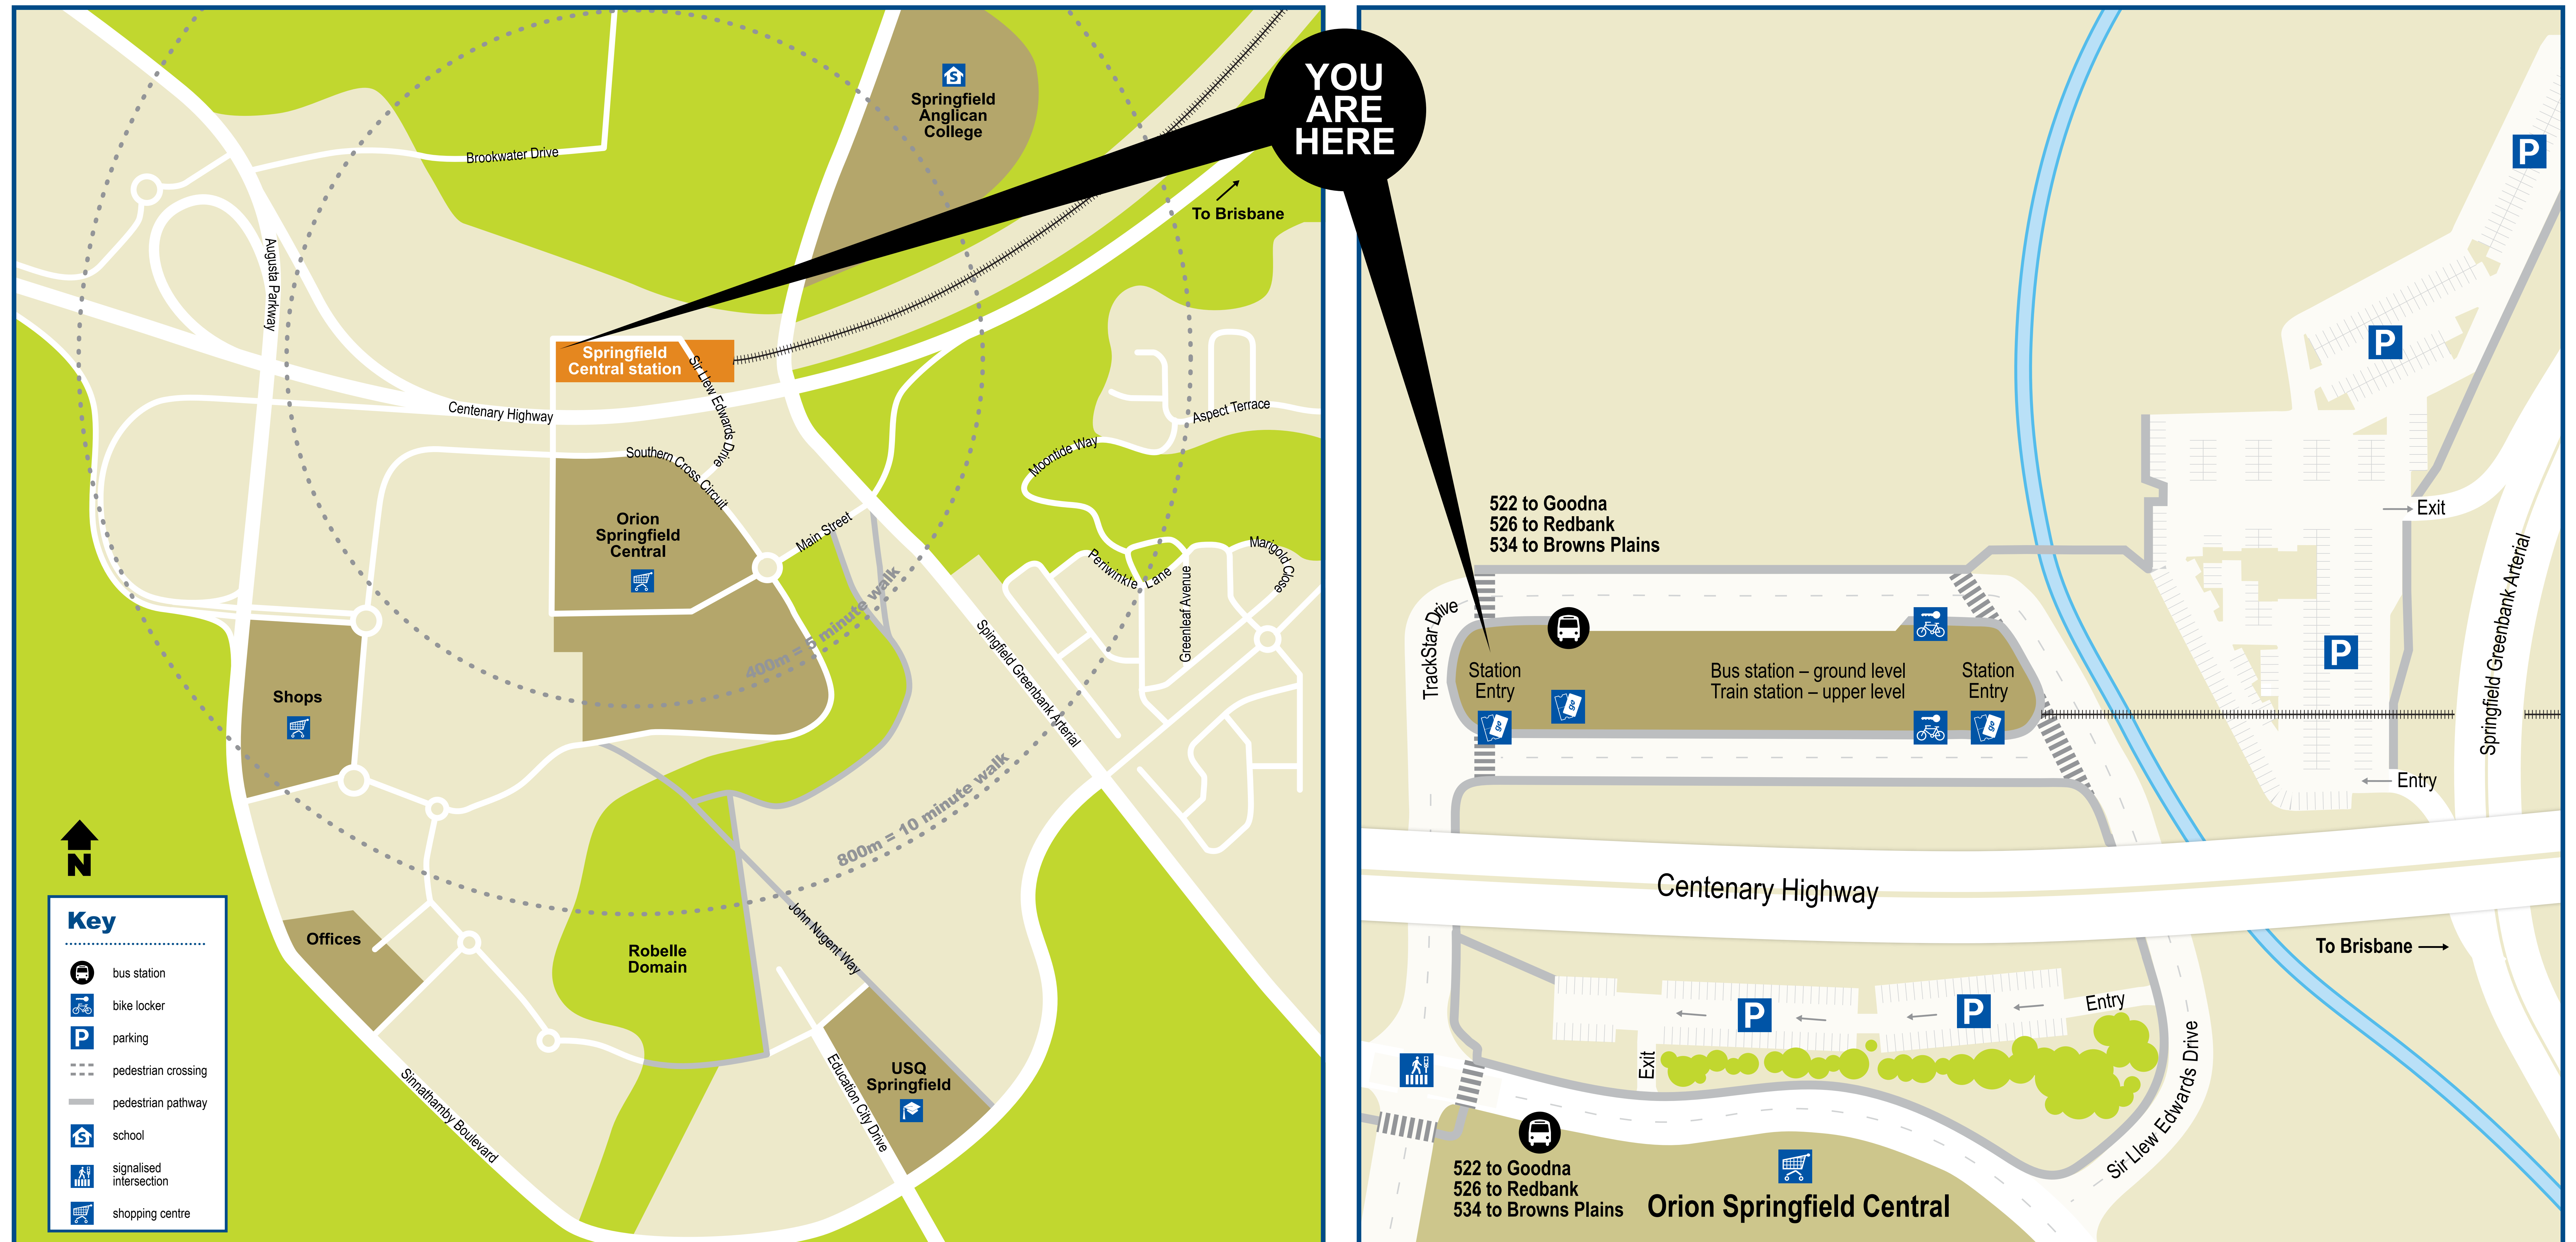

   **Springfield Central station locality map**

Effective 2 December 2013

Visit [translink.com.au](http://translink.com.au) or call 13 12 30

Great state. Great opportunity.

   **Springfield Central station locality map**