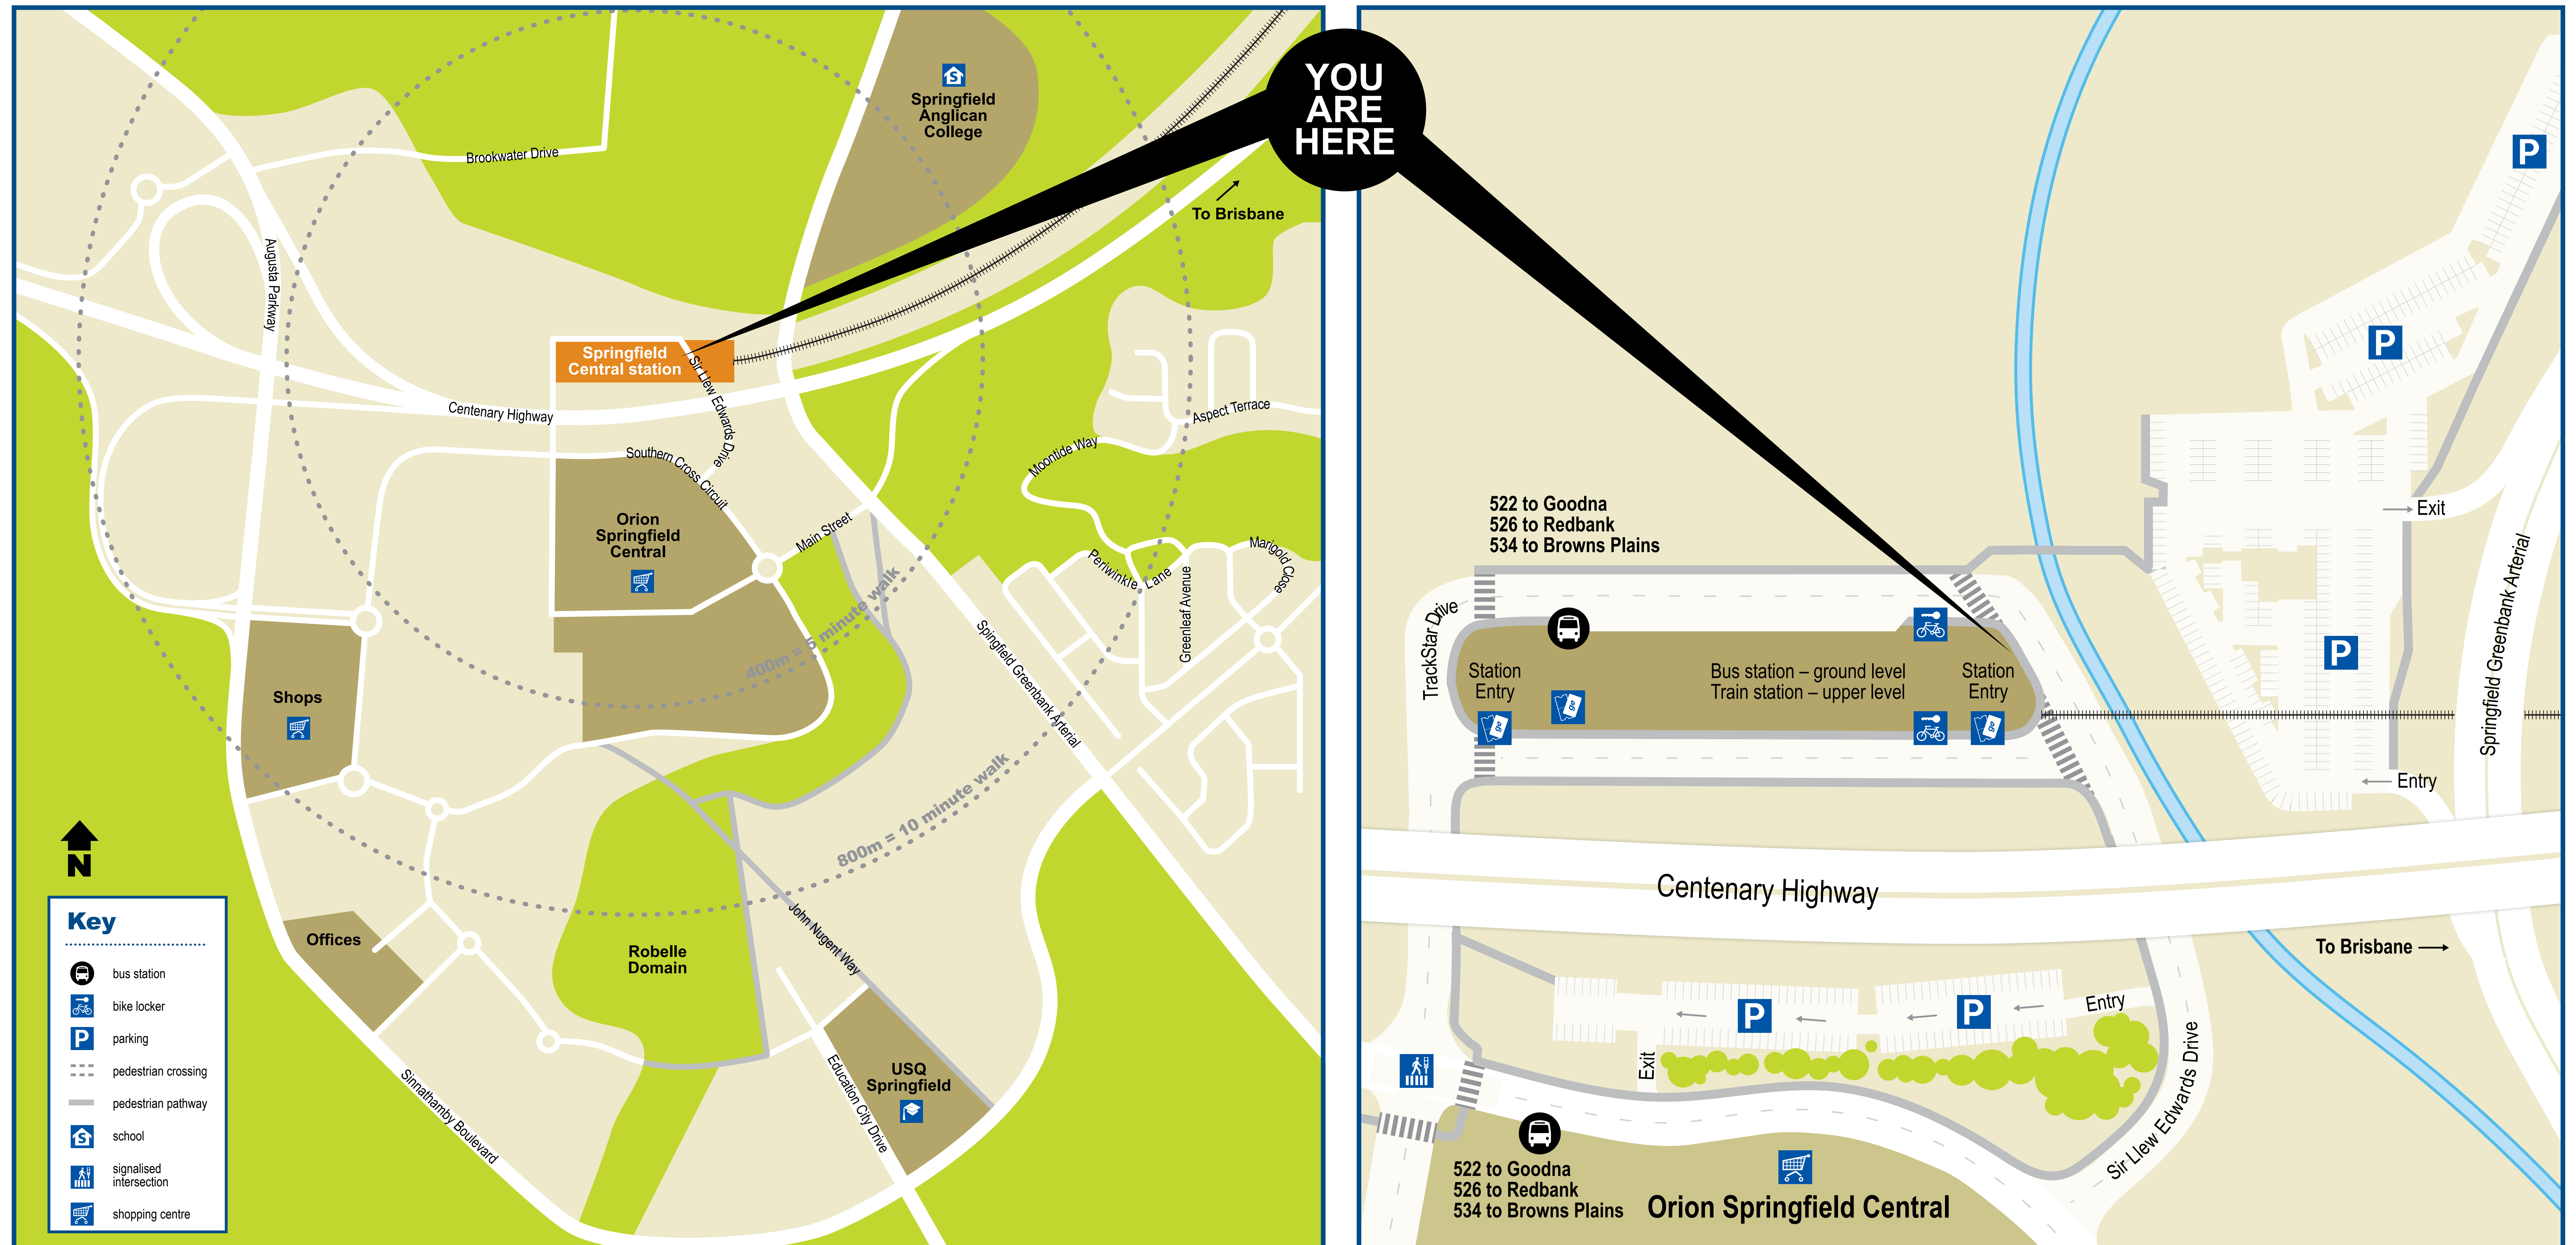

Springfield Central station locality map

Effective 2 December 2013

Visit translink.com.au or call 13 12 30

Great state. Great opportunity.