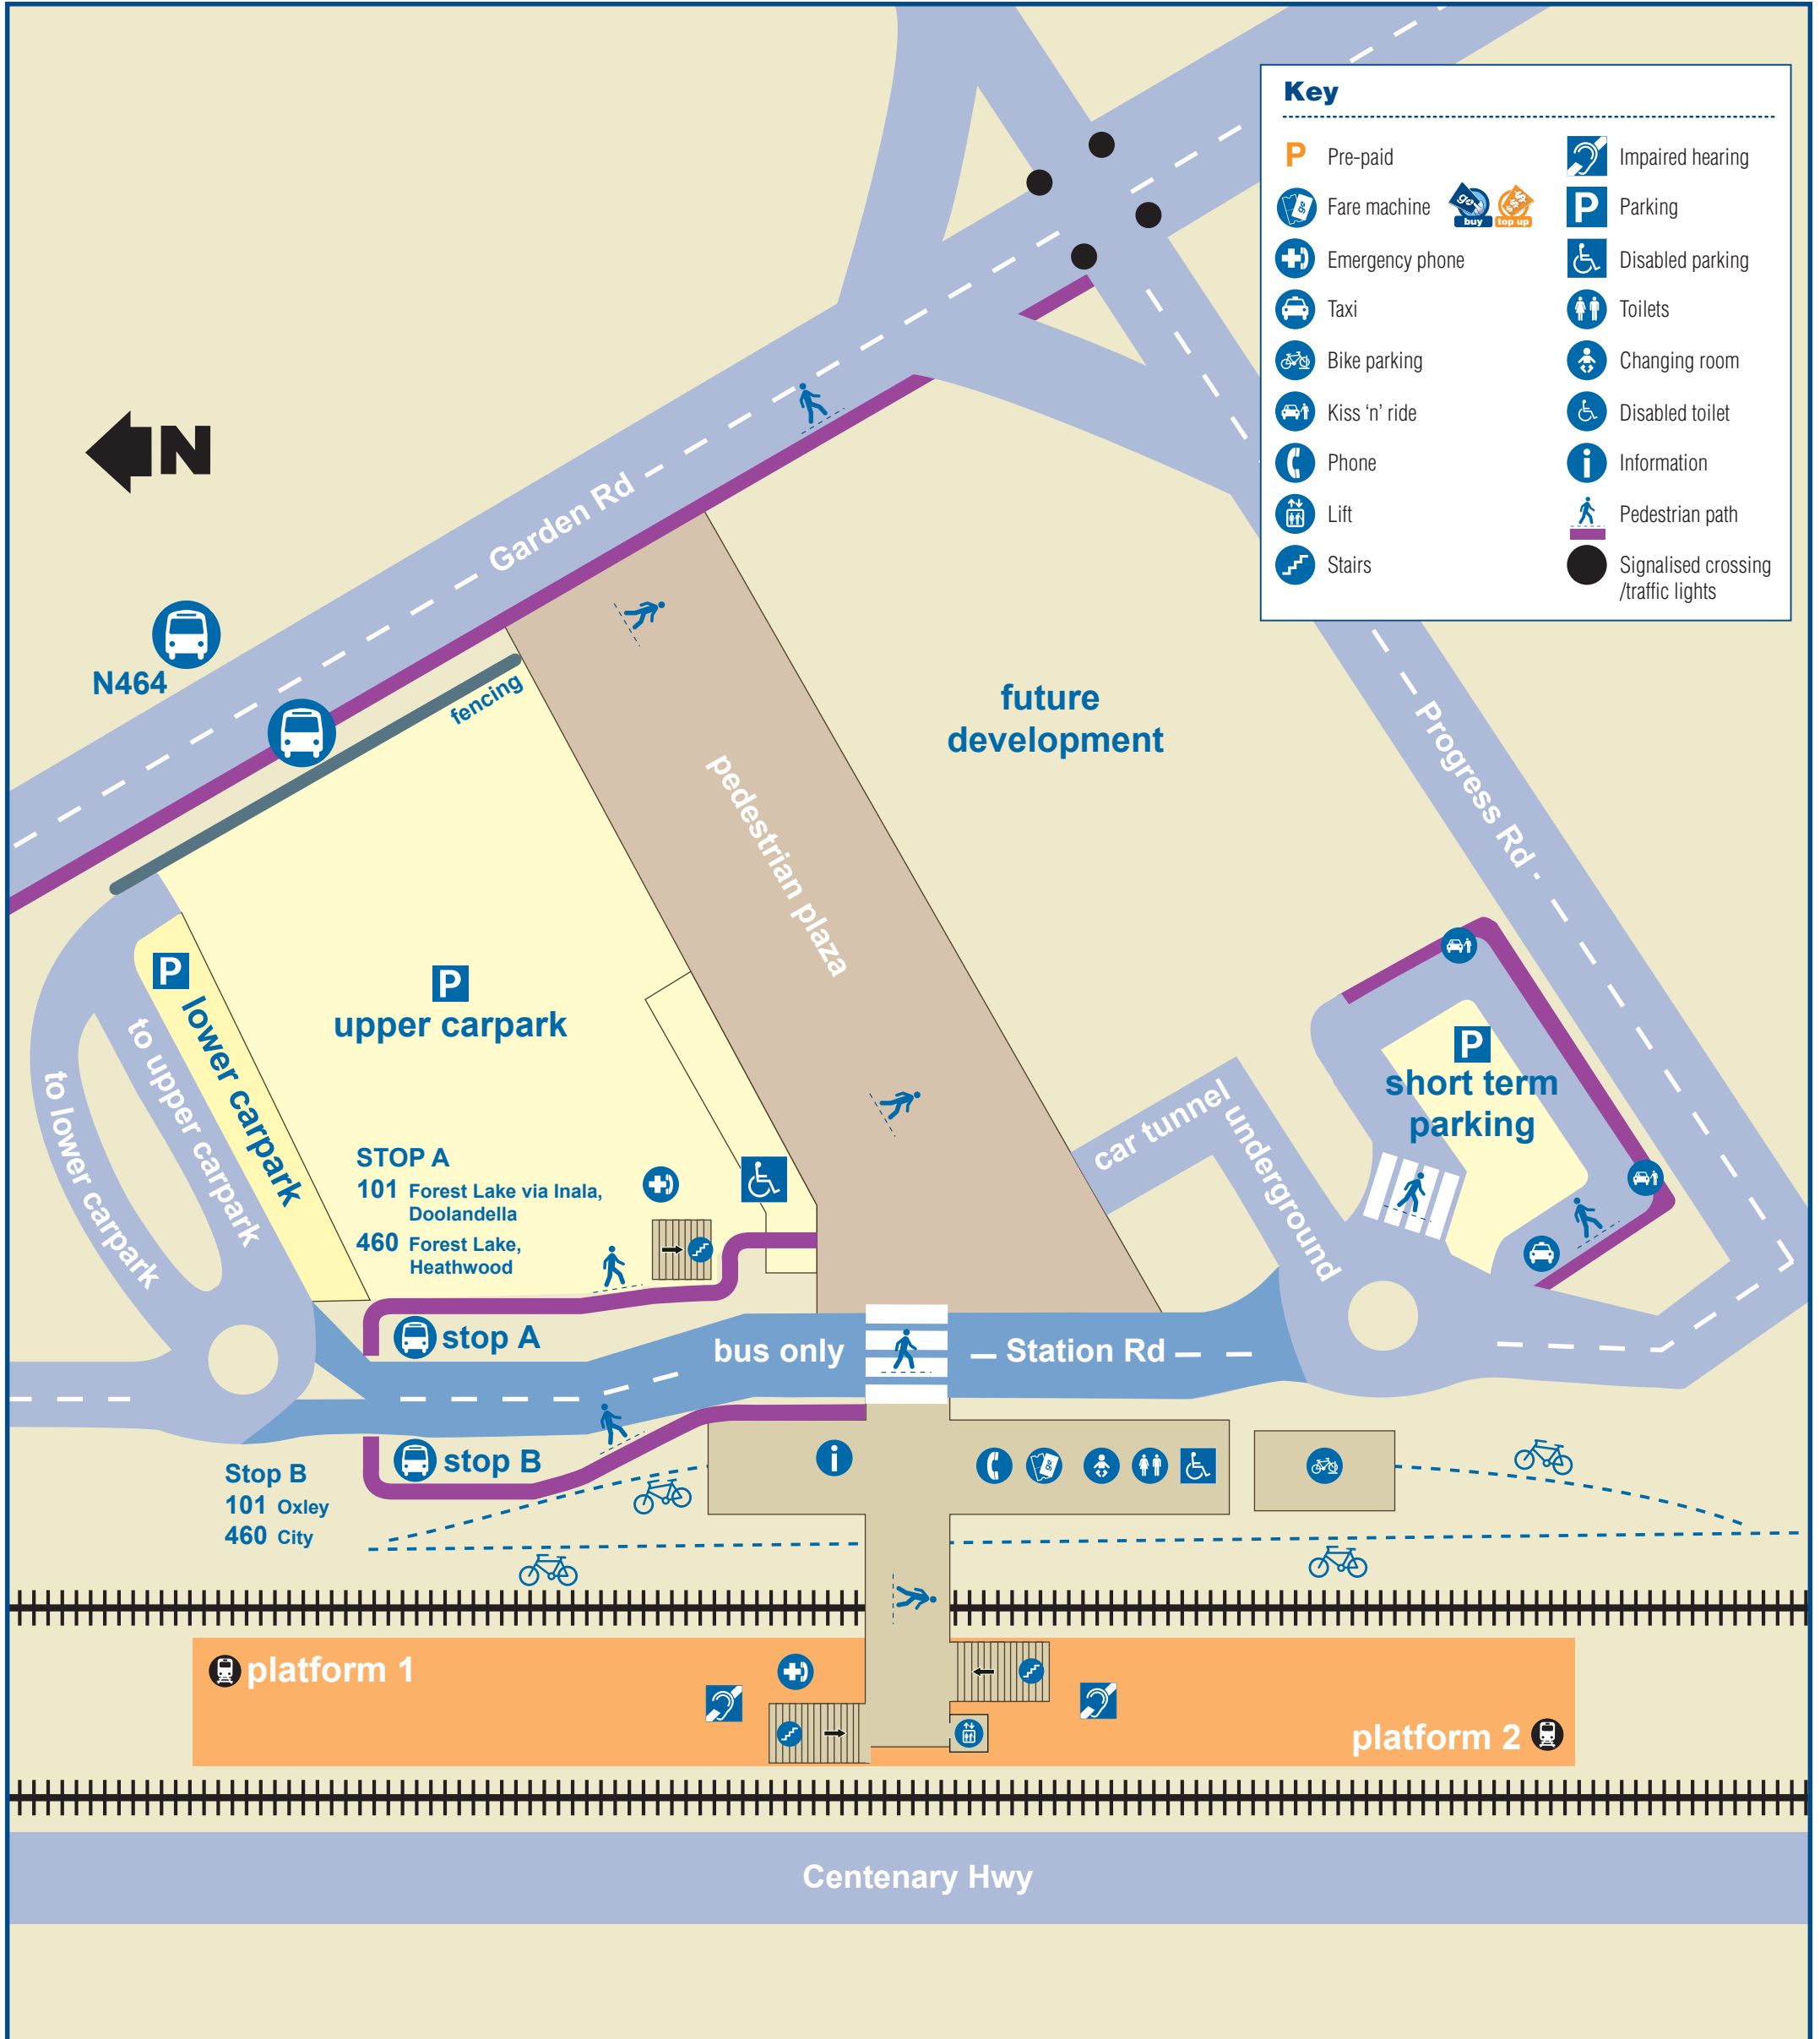

Richlands bus and train station map

Effective 2 December 2013

Visit translink.com.au or call 13 12 30

Great state. Great opportunity.