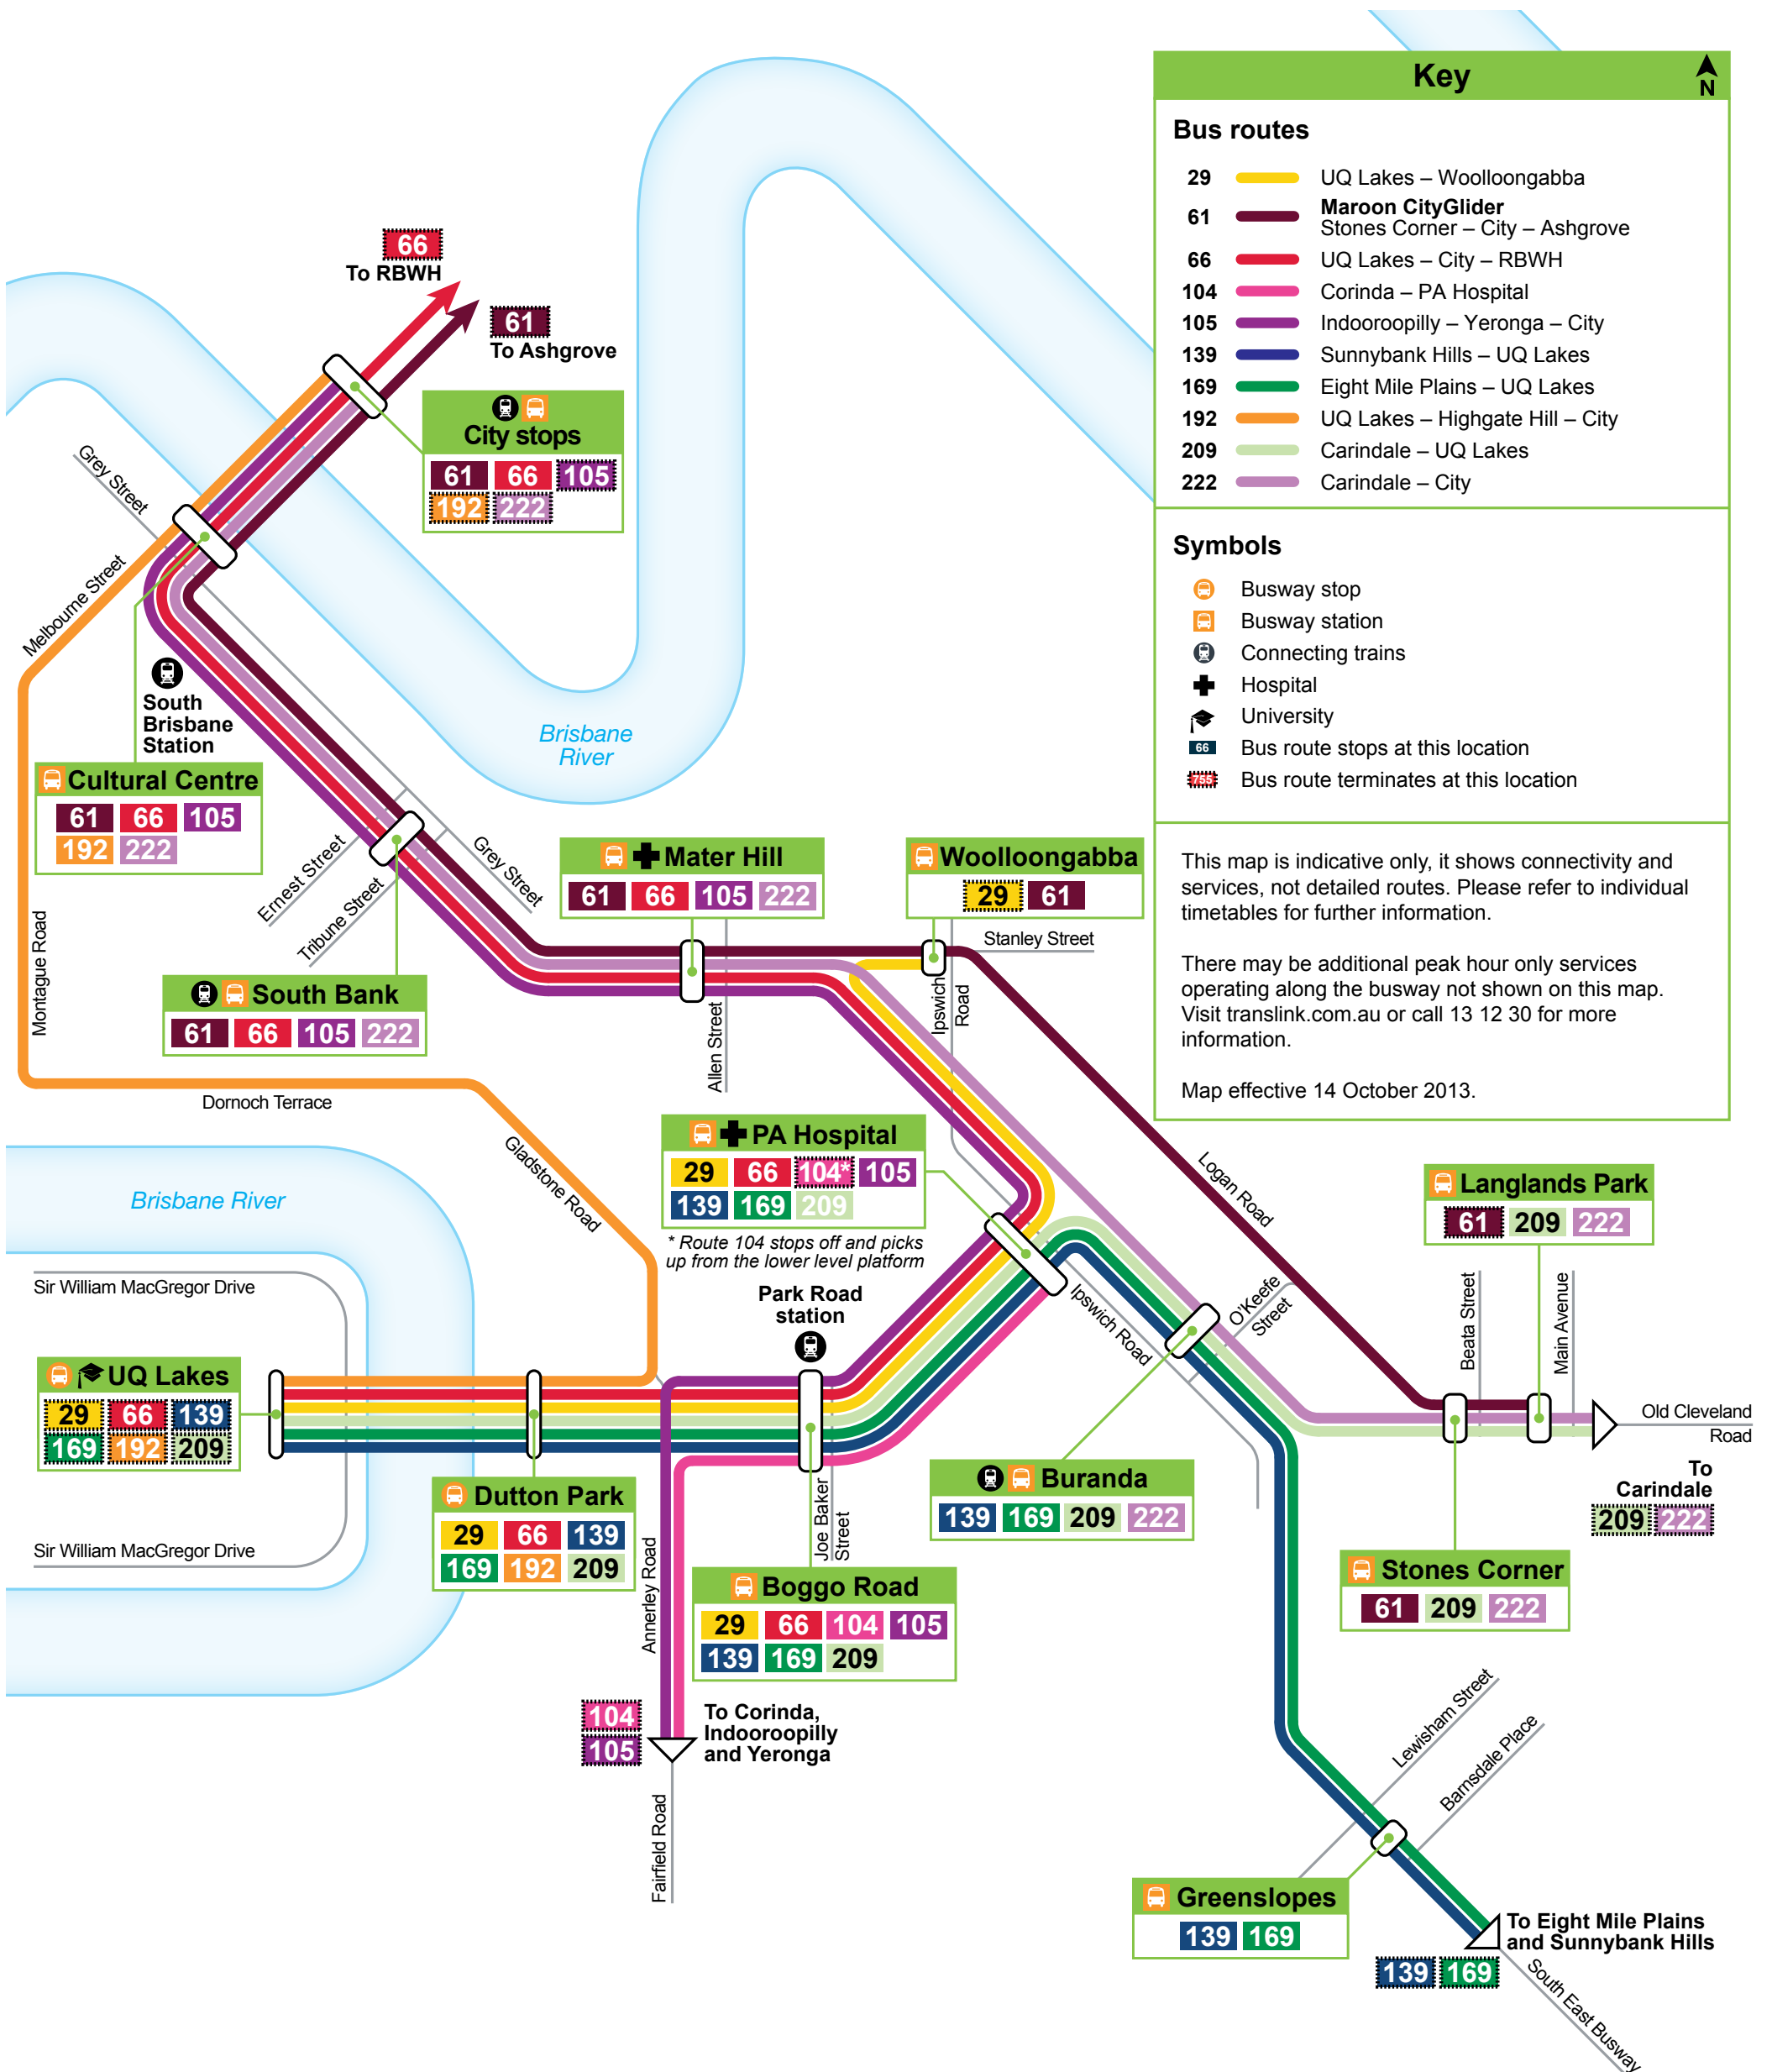

# Eastern Busway network map

Effective 14 October 2013

Visit [translink.com.au](http://translink.com.au) or call 13 12 30

Great state. Great opportunity.