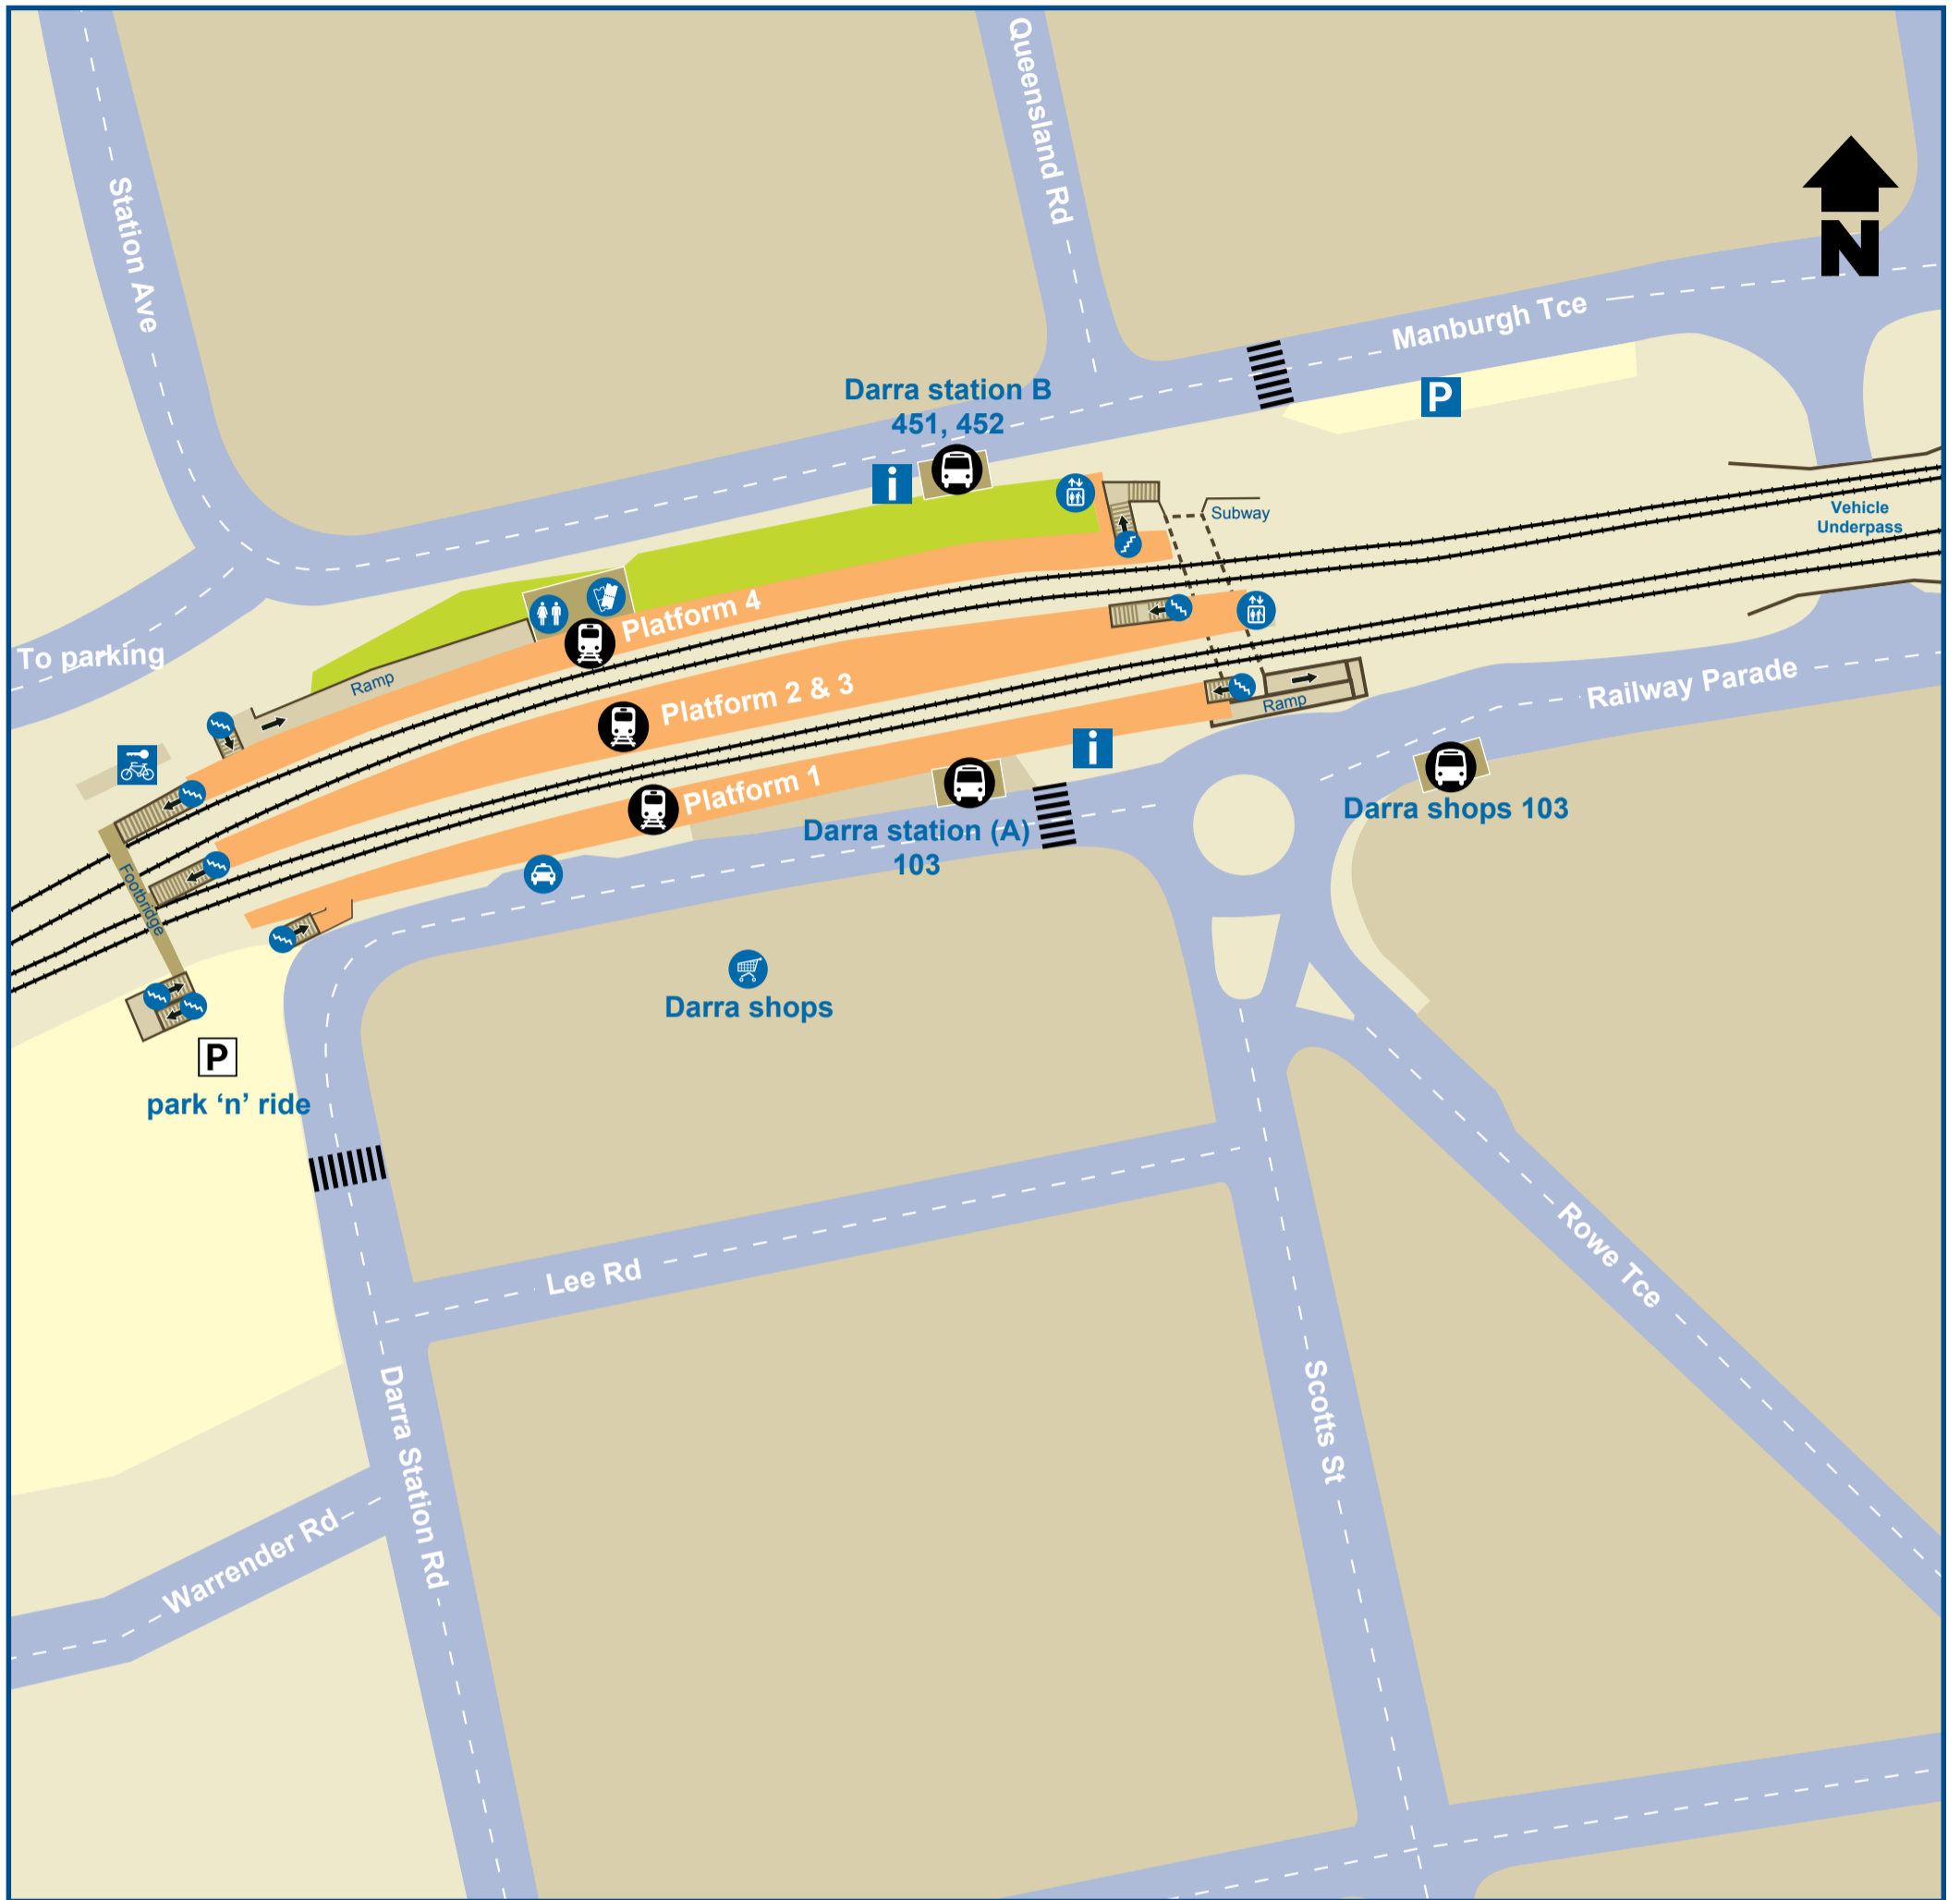

Darra station map

effective 22 July 2013

Key

- bus stop
- train station
- parking
- park n' ride
- pedestrian crossing
- shops
- bike locker
- stairs
- information
- lift
- taxi
- toilets

13 12 30 translink.com.au