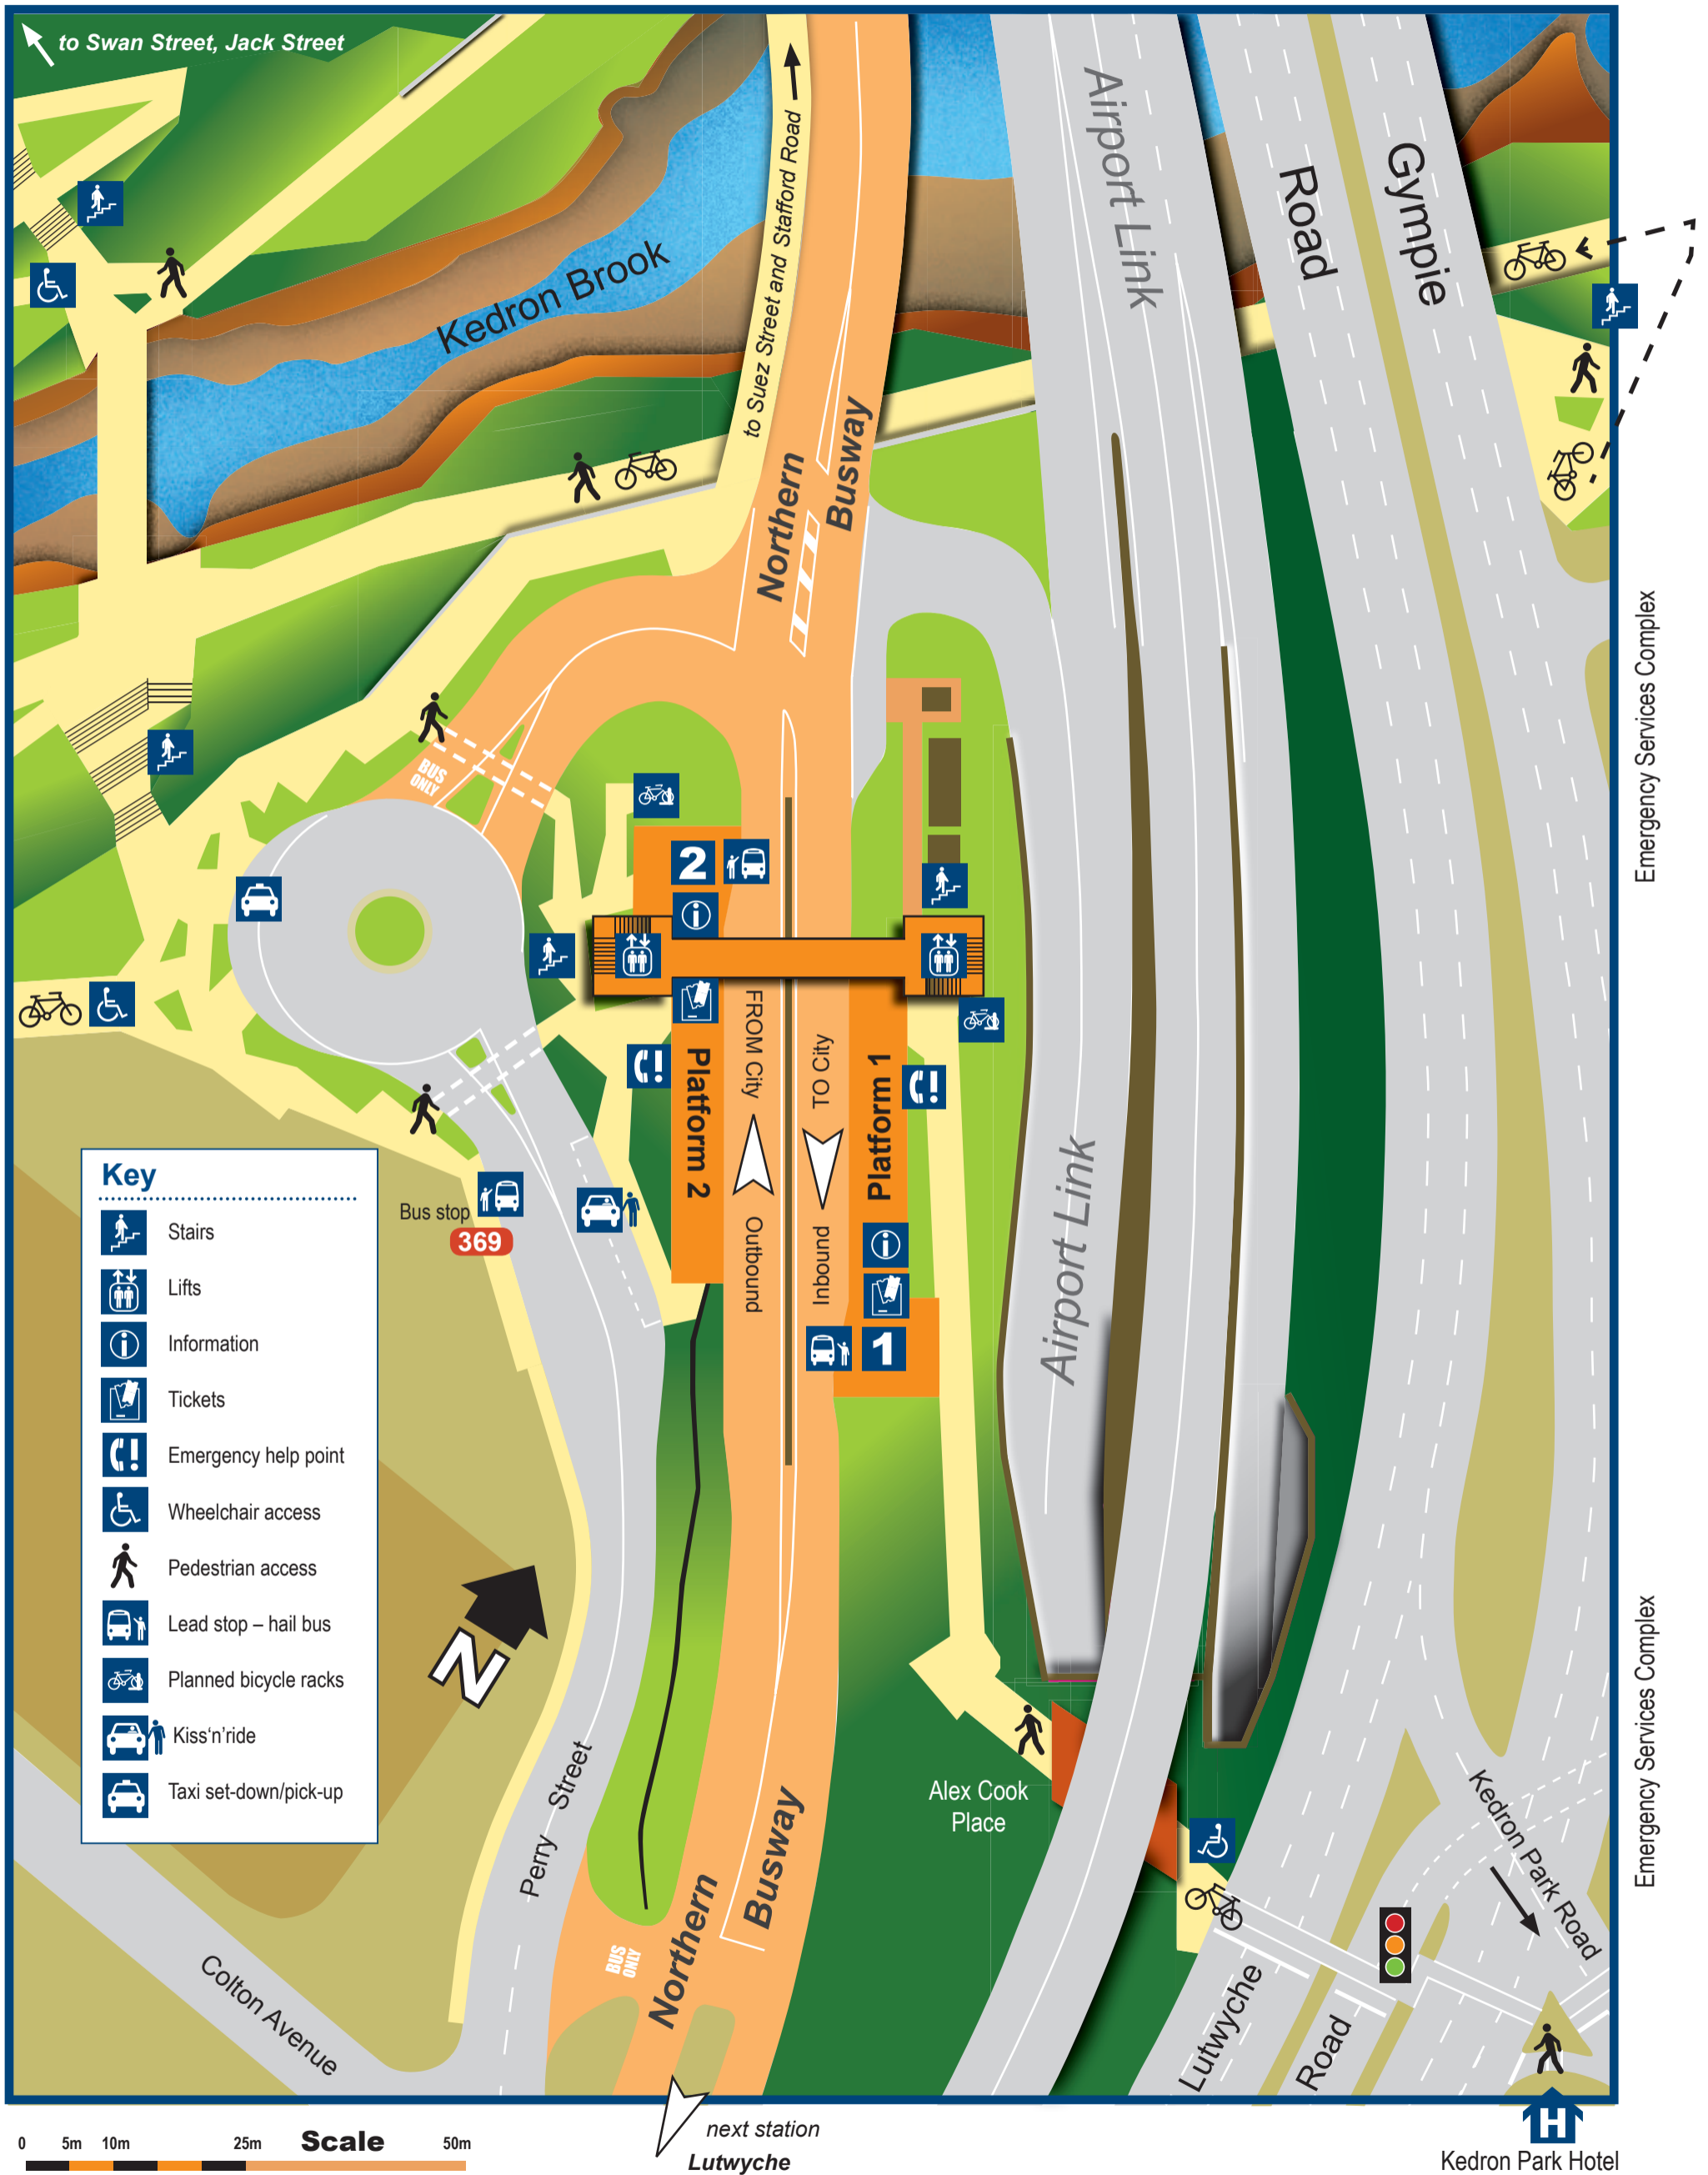

# Kedron Brook busway station map

effective 18 June 2012

### Key

- Stairs
- Lifts
- Information
- Tickets
- Emergency help point
- Wheelchair access
- Pedestrian access
- Lead stop - hail bus
- Planned bicycle racks
- Kiss'n'ride
- Taxi set-down/pick-up

0 5m 10m 25m **Scale** 50m

next station  
Lutwyche

Kedron Park Hotel