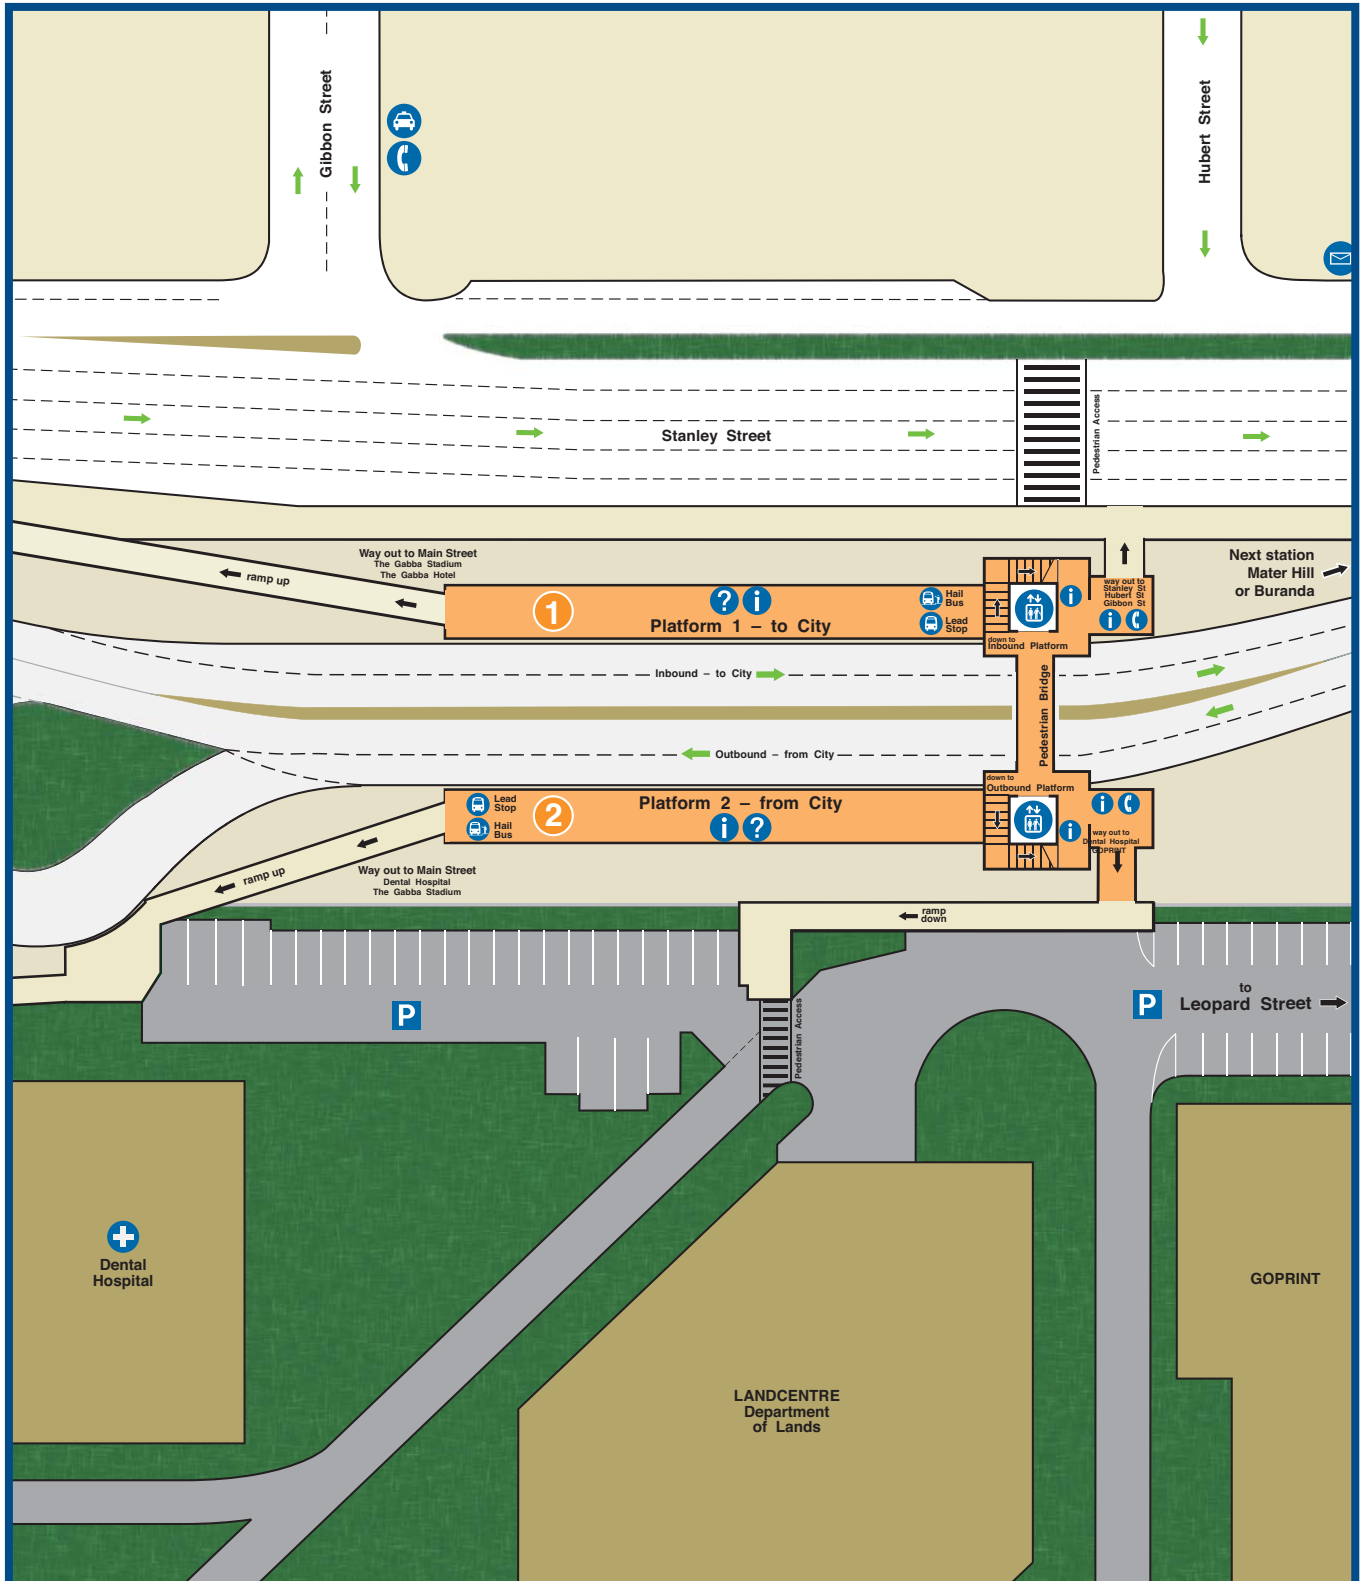

# Woolloongabba busway station map

## Key

- |                      |                   |                      |           |
|----------------------|-------------------|----------------------|-----------|
| Busway platform area | Pedestrian access | Information          | Telephone |
| Car park             | Stairs            | Lead Bus Stop        | Post Box  |
| Footpath             | Lift              | Hail Bus on Platform | Taxi      |
| Roads/Streets        | Traffic direction | Help Point           | Parking   |
| Garden/Grass areas   | Road markings     | Hospital             |           |

0 5m 15m 30m