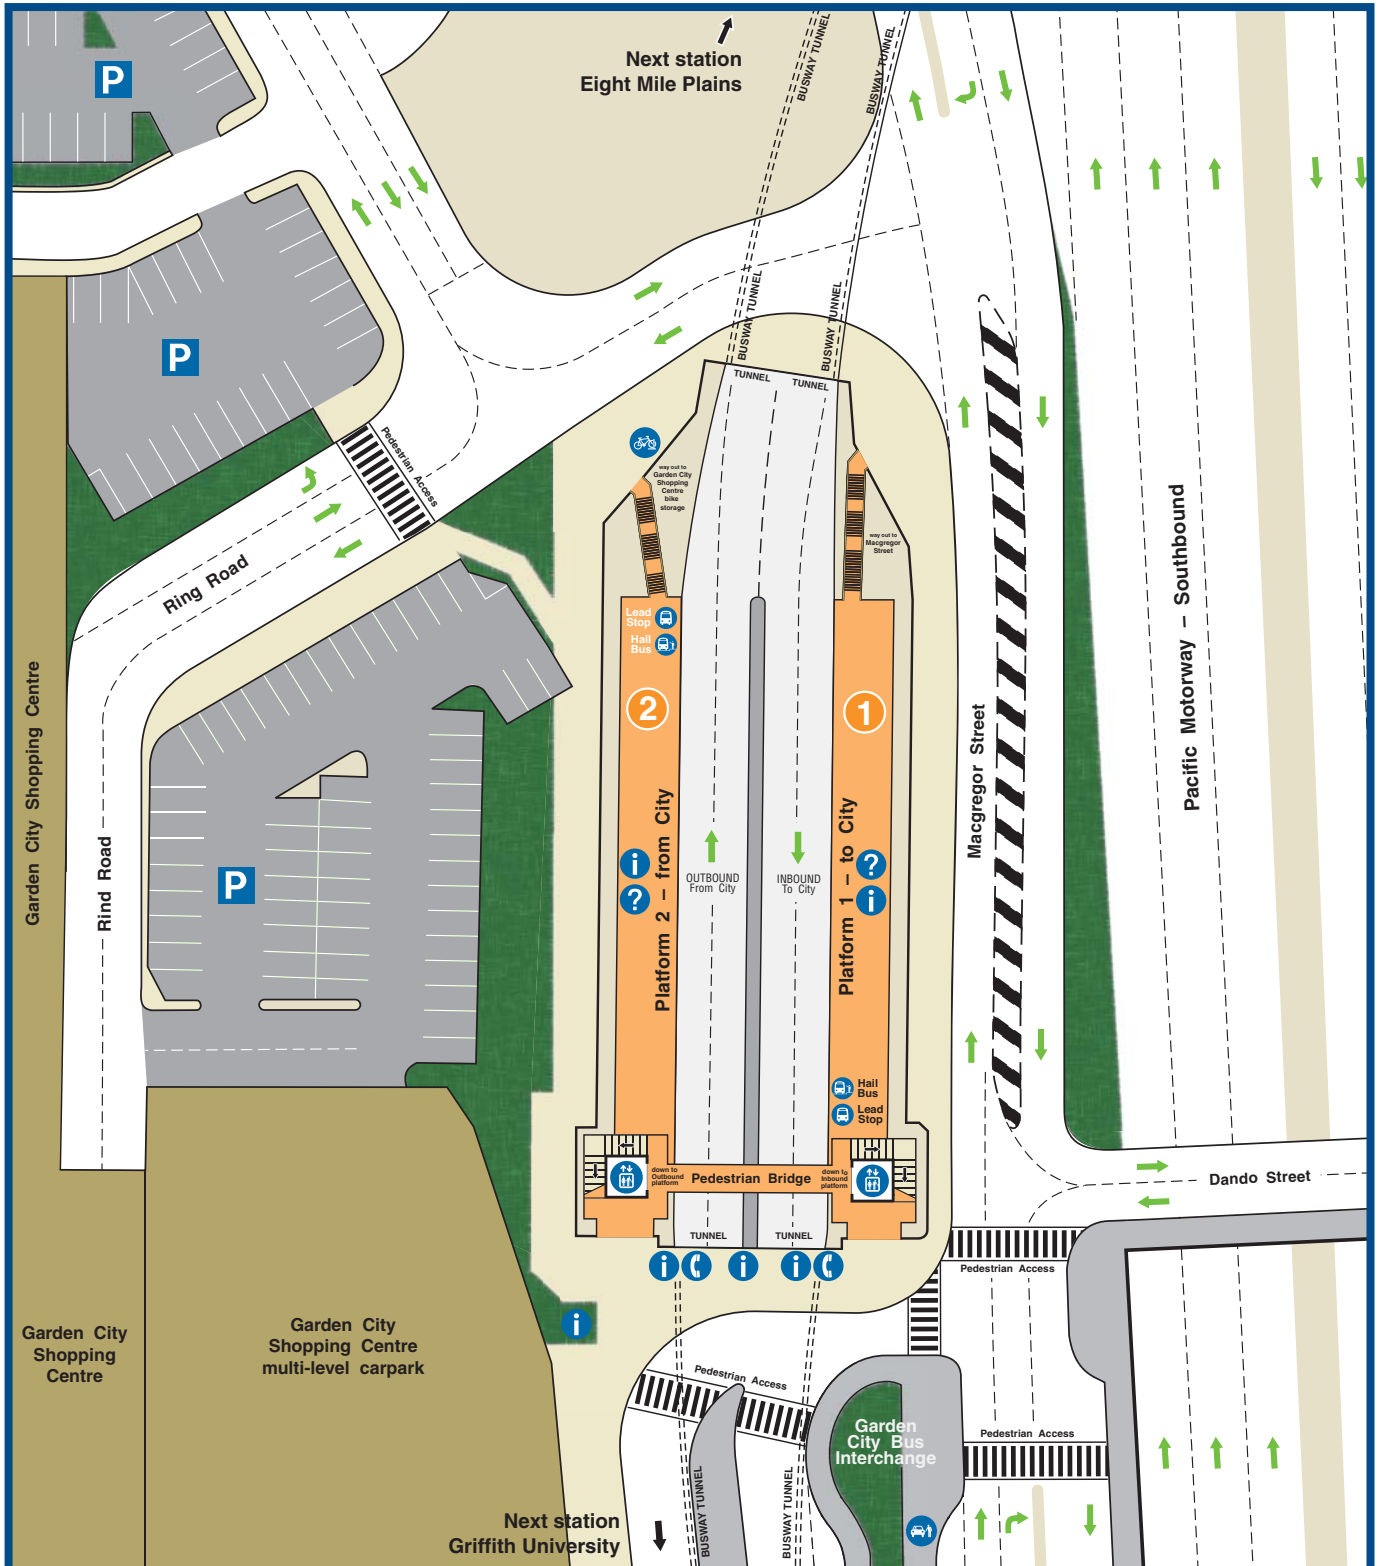

# Upper Mount Gravatt busway station map

## Key

- |                      |                   |               |                      |                        |
|----------------------|-------------------|---------------|----------------------|------------------------|
| Busway platform area | Pedestrian access | Road markings | Information          | Lead Bus Stop          |
| Car park             | Stairs            | Busway tunnel | Bike Storage         | Set Down/Pick Up Point |
| Footpath             | Lift              |               | Hail Bus on Platform | Telephone              |
| Roads/Streets        | Traffic direction |               | Help Point           | Parking                |