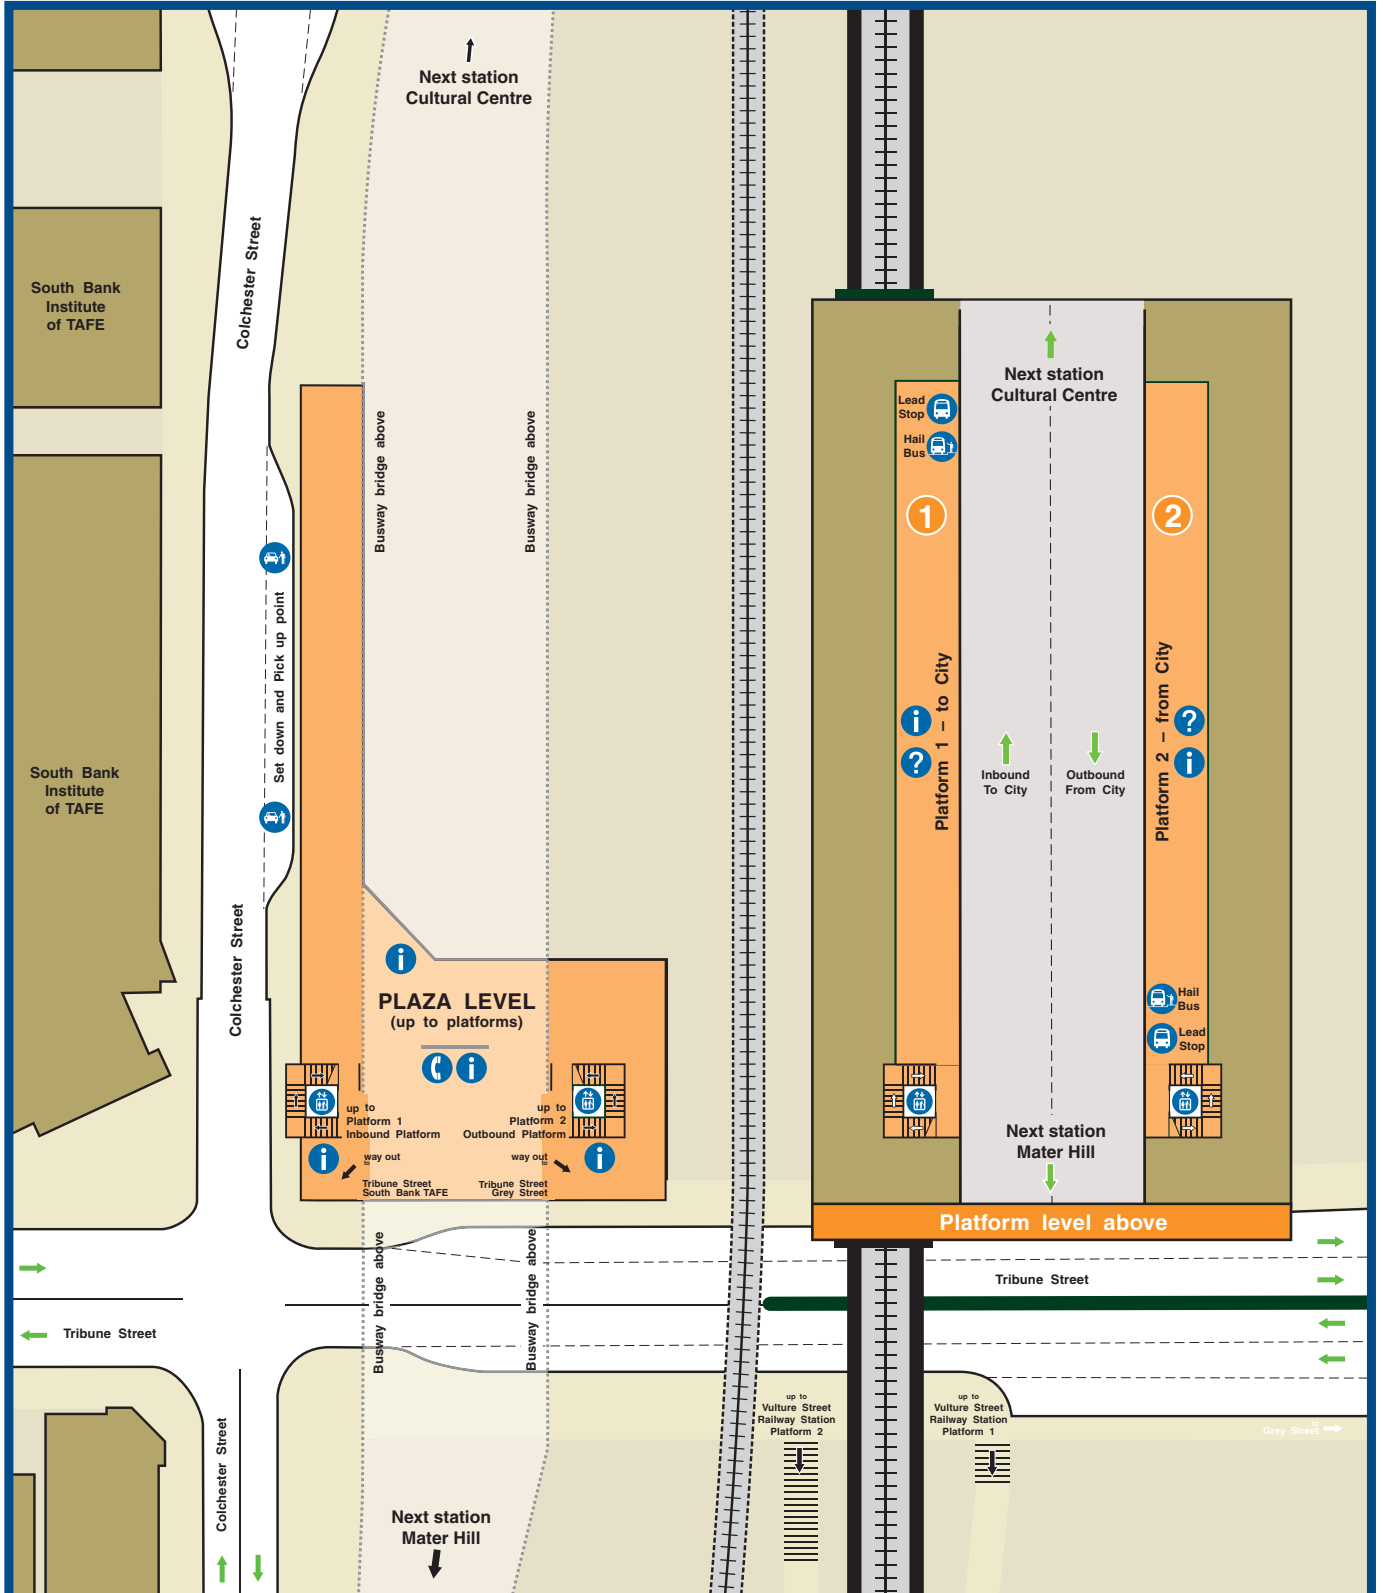

South Bank busway station map

Key

- | | | | | | |
|----------------------|-------------------|------------------------|----------------------|------------------------|-------|
| Busway platform area | Pedestrian access | Road markings | Information | Lead Bus Stop | North |
| Streets/Roads | Stairs | Overhead busway bridge | Hail Bus on Platform | Set Down/Pick Up Point | |
| Landmarks | Lift | | Help Point | Telephone | |
| Railway line | Traffic direction | | | | |