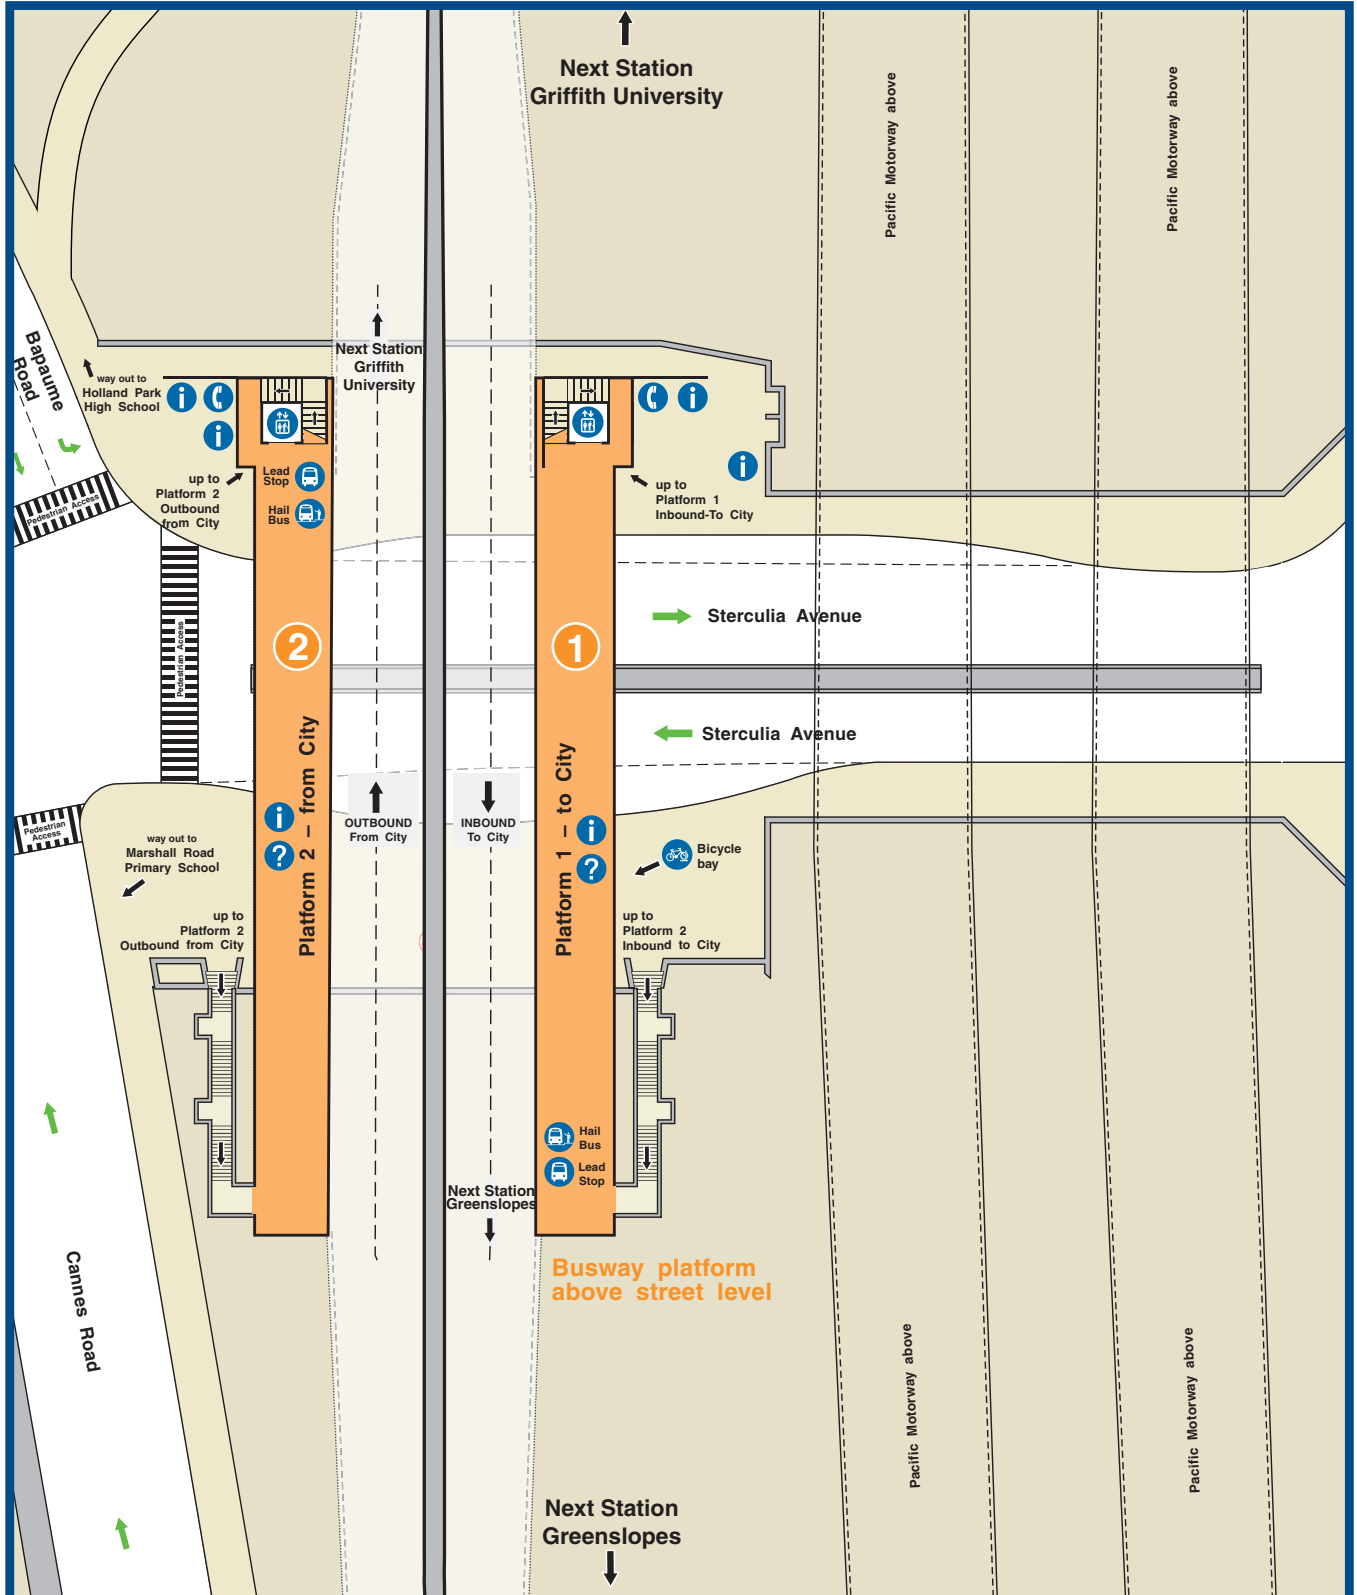

Holland Park West busway station map

Key

- | | | | | | |
|----------------------|-------------------|---------------------------|----------------------|---------------|-------|
| Busway platform area | Stairs | Road markings | Information | Lead Bus Stop | North |
| Footpath | Lift | Pacific motorway overhead | Bike Storage | Telephone | |
| Pedestrian access | Traffic direction | | Hail Bus on Platform | Help Point | |
| | | | | | |
- 0 5m 15m 30m