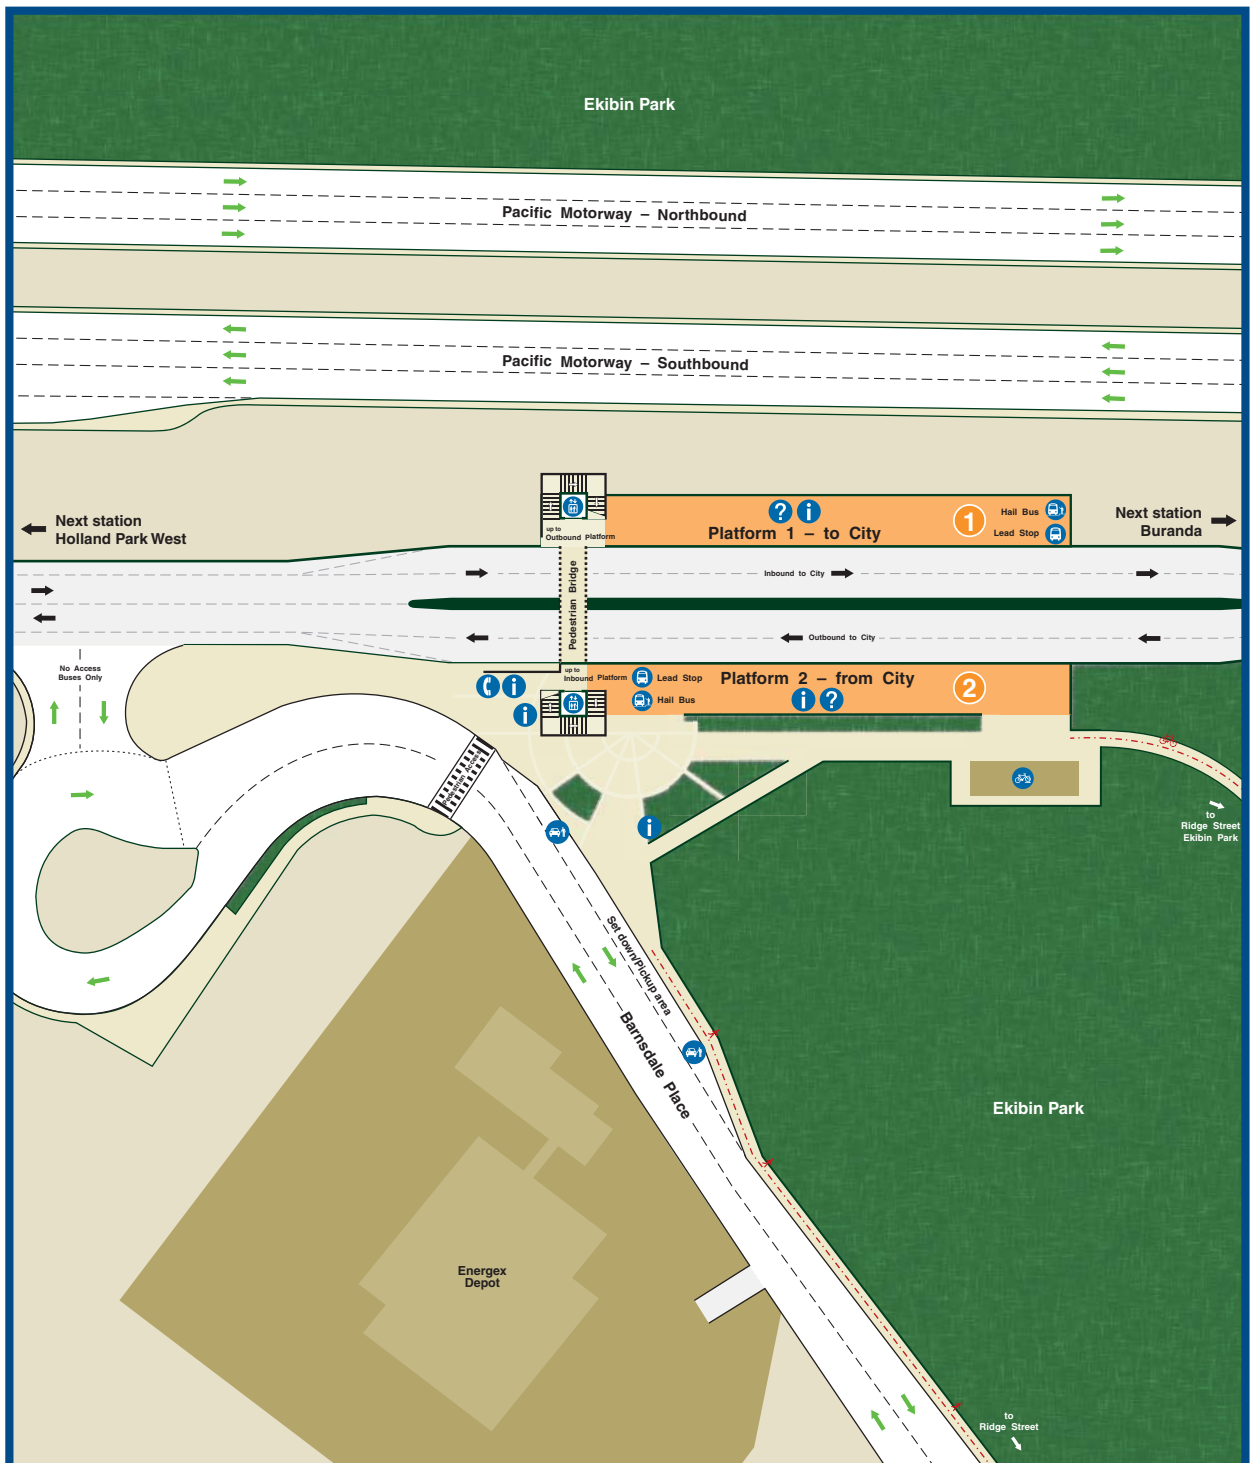

Greenslopes busway station map

Key

- | | | | | |
|----------------------|-------------------|---------------------|----------------------|------------------------|
| Busway platform area | Pedestrian access | Road markings | Information | Lead Bus Stop |
| Streets/Roads | Stairs | Cycleway / Footpath | Bike Storage | Set Down/Pick Up Point |
| Landmarks | Lift | | Hail Bus on Platform | Telephone |
| Park/ Garden | Traffic direction | | Help Point | |