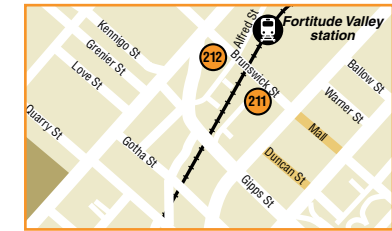

There are other stops in the Valley serviced by NightLink buses. For full timetable information visit translink.com.au, use the online journey planner or call 13 12 30.

60 (Blue CityGlider) West End to Teneriffe

Major stops*	West End to Teneriffe	Teneriffe to West End
Orleigh St (stop 15)	Commercial Rd (stop 16) – at Teneriffe Ferry	
– at West End Ferry		
Mollison St (stop 5)	Skyring Terrace – near Melbourne St	
Cultural Centre station	Ann Street (stop 216)	
– near Valley Island	Adelaide St (stop 20)	
Adelaide St (stop 20)	Adelaide Street (stop 36)	
– at City Hall	– near Anzac Square	
Adelaide St (stop 28)	Adelaide Street (stop 43)	
– near Hutton Lane	– near City Hall	
Wickham St (stop 229)	Cultural Centre station	
– near Warner St	Skyring Terrace	
Woolloongabba station	Mollison St	
PA Hospital – Ipswich Rd	– near Melbourne St	
Annierley Junction	Commercial Rd (stop 16)	
Moorooka station	– at Teneriffe Ferry	
*Forest Place North – Blunder Rd		
Inala Plaza station (stop A)		
Forest Lake Village		
Richlands station		

Weekend services: The Blue CityGlider operates 24 hours a day on weekends. Services depart every 15 minutes between 5.30am Friday until 11.15pm Sunday.

*Major stops listed only. The Blue CityGlider is a pre-paid service, passengers must have a valid ticket or go card to travel. For full timetable information visit translink.com.au and search '60' under the Timetables menu, or call 13 12 30.

N100 Fortitude Valley to Forest Lake/Richlands via CBD and South Bank

Major stops*	am	am	am	am	am
Brunswick St (stop 211)	1.30	2.30	3.30	4.30	5.30
– near Crowbar					
Eagle St (stop 153)	1.38	2.38	3.38	4.38	5.38
– near Jade Buddha					
George St (stop 116)	1.41	2.41	3.41	4.41	5.41
– near Casino					
Cultural Centre station	1.43	2.43	3.43	4.43	5.43
South Bank	1.45	2.45	3.45	4.45	5.45
busway station					
Woolloongabba station	1.49	2.49	3.49	4.49	5.49
PA Hospital – Ipswich Rd	1.52	2.52	3.52	4.52	5.52
Annierley Junction	1.56	2.56	3.56	4.56	5.56
Moorooka station	2.02	3.02	4.02	5.02	6.02
*Forest Place North – Blunder Rd	2.10	3.10	4.10	5.10	6.10
Inala Plaza station (stop A)	2.19	3.19	4.19	5.19	6.19
Forest Lake Village	2.28	3.28	4.28	5.28	6.28
Richlands station	2.35	3.35	4.35	5.35	6.35

*Major stops listed only – service will drop passengers anywhere along the route where it is safe to do so. For full timetable information visit translink.com.au/nightlink or call 13 12 30.

N130 Fortitude Valley to Parkinson via CBD and South Bank