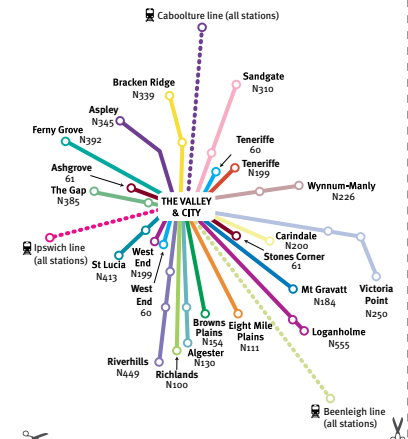

## NightLink?

NightLink services are special bus, train and FlatFare taxi\* services that operate early on Saturday and Sunday mornings from midnight to around 5am from Fortitude Valley and Brisbane City.

## Where are the City bus stops?

The following NightLink outbound stops have security guards during NightLink hours:

- **Eagle St** (stop 153) – near Jade Buddha
- **George St** (stop 116) – near Treasury Casino

There are other stops in the city serviced by NightLink buses. For full timetable information visit [translink.com.au/timetables](http://translink.com.au/timetables), use the online journey planner or call 13 12 30.

## Where are the Valley bus stops?

The following NightLink stops have security guards during NightLink hours.

- **Brunswick St** (stop 211) – near Crowbar
- **Brunswick St** (stop 212) – near Alfred Street