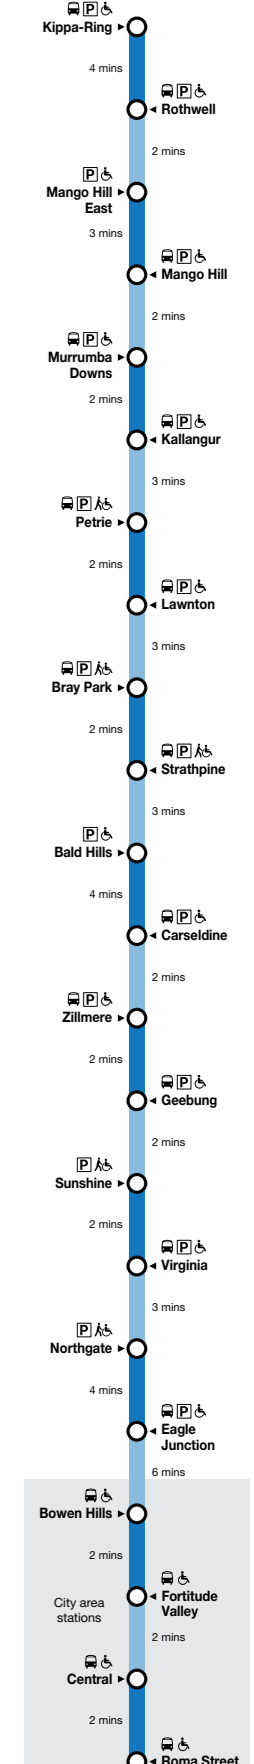

General information

All customers travelling on TransLink services must be in possession of a valid ticket before boarding. While Queensland Rail makes every effort to ensure trains run as scheduled, there can be no guarantee of connections between trains or between train services and bus services. Customer feedback, Lost property, Public holidays, Special events, Telephone Typewriter Service (TTY), Customers using mobility devices, Due to unforeseen circumstances, details on this timetable may change.

Useful information

translink.com.au, 13 12 30. Connect to TransLink for: Bus, train, ferry and tram timetables; Route maps; Fares and ticketing information; Journey planning, and real-time information. Call TransLink anytime for public transport information including: Timetable, route and fare information; Services in your area; Connecting services; Public transport to special events; Accessibility.

Guardian trains inbound

Table for Guardian trains inbound with columns: Depart, Origin, Destination, Arrive. Monday to Thursday services, Friday and Saturday services, Sunday services.

Saturday and Sunday (On public holidays please use Sunday timetable)

Saturday and Sunday timetable table with columns for Station and times from 4:46 to 1:27.

Kippa-Ring to City line information

Symbols used: This station has a connecting bus service; Parking available; Independent access; Assistance required.